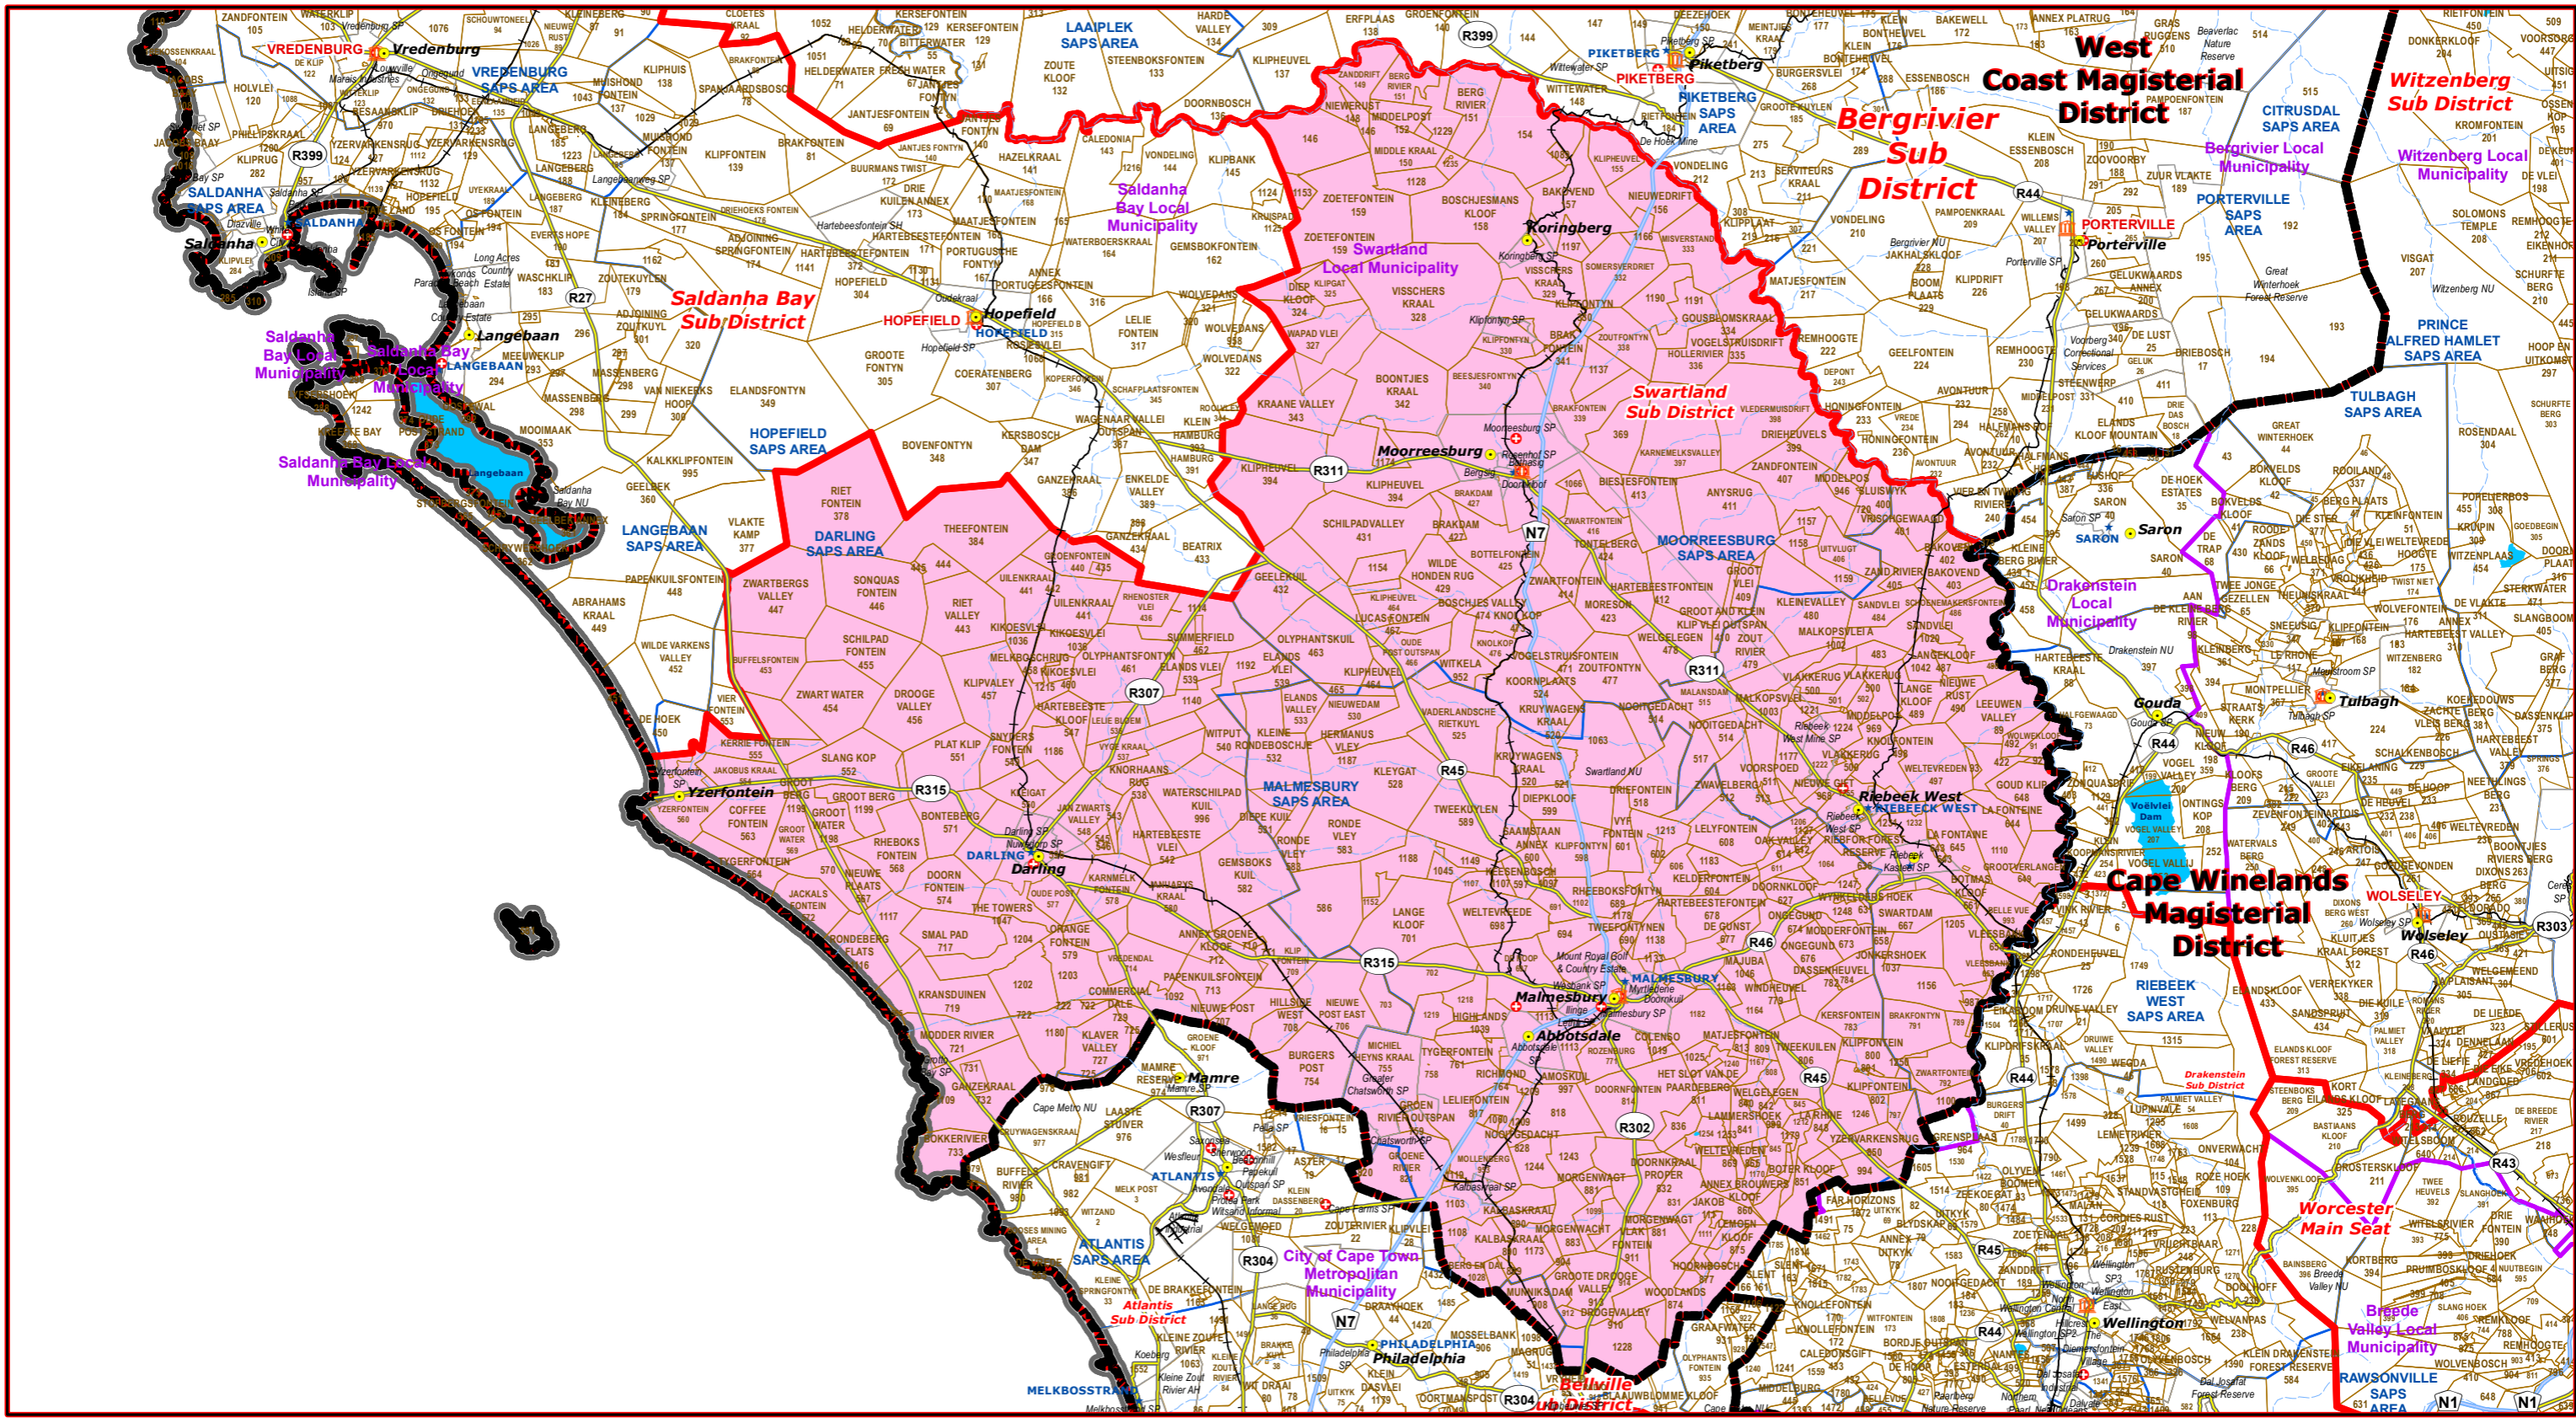

# Swartland Sub District of West Coast Magisterial District

- Legend**
- Main Town
  - Main Courts
  - Place of Sitting
  - ★ Police Stations & Facilities
  - ▲ Schools
  - Health Facilities
  - ~ Rivers
  - National Roads
  - Main Roads
  - Railways
  - Provinces
  - Local Municipality
  - Proposed Magisterial District
  - Proposed Seat / Sub District
  - Traditional Councils
  - Dams

## Proposed Main Seat / Sub District within the Proposed Magisterial District

DATA SUPPLIED BY:

- Statistics South Africa
- Department of Water Affairs & Forestry
- Department of Provincial & Local Government
- Department of Health
- Department of Safety & Security
- Department of Education
- Department of Transport

**May 2021**