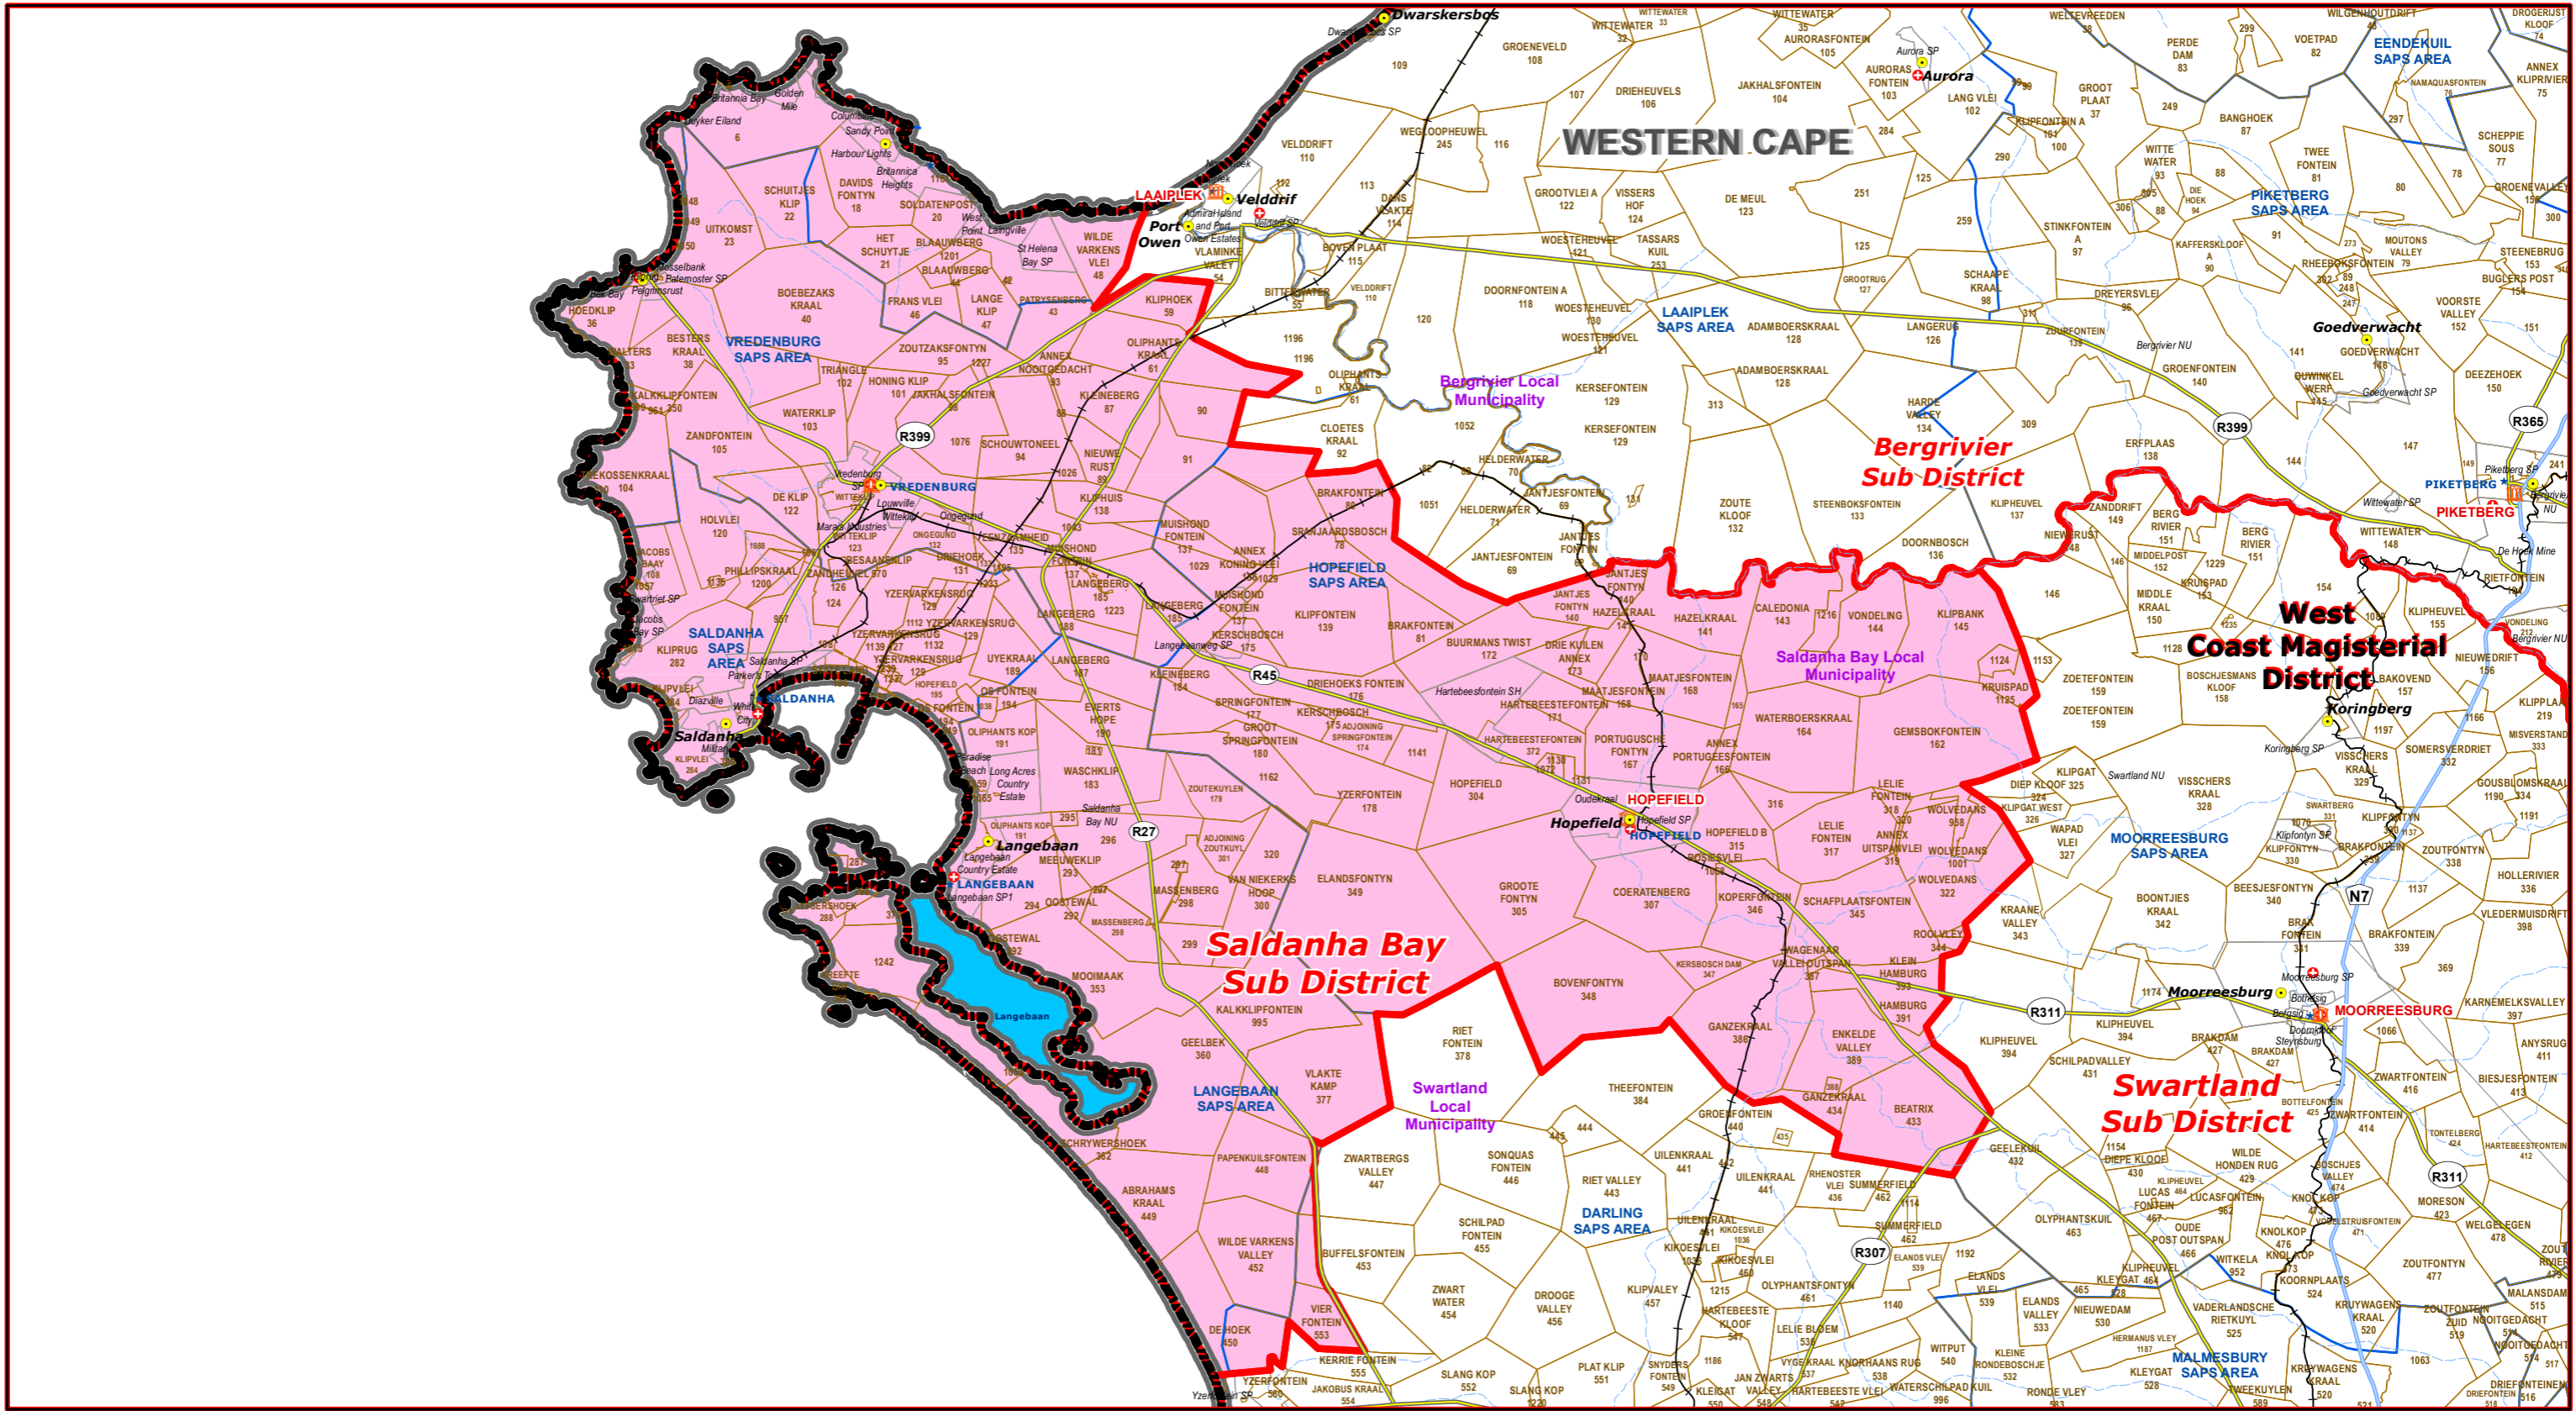

Saldanha Bay Sub District of West Coast Magisterial District

- Legend**
- Main Town
 - Main Courts
 - Place of Sitting
 - ★ Police Stations & Facilities
 - ▲ Schools
 - Health Facilities
 - Rivers
 - National Roads
 - Main Roads
 - Railways
 - Provinces
 - Local Municipality
 - Proposed Magisterial District
 - Proposed Seat / Sub District
 - Traditional Councils
 - Dams

Proposed Main Seat / Sub District within the Proposed Magisterial District

DATA SUPPLIED BY:

- Statistics South Africa
- Department of Water Affairs & Forestry
- Department of Provincial & Local Government
- Department of Health
- Department of Safety & Security
- Department of Education
- Department of Transport