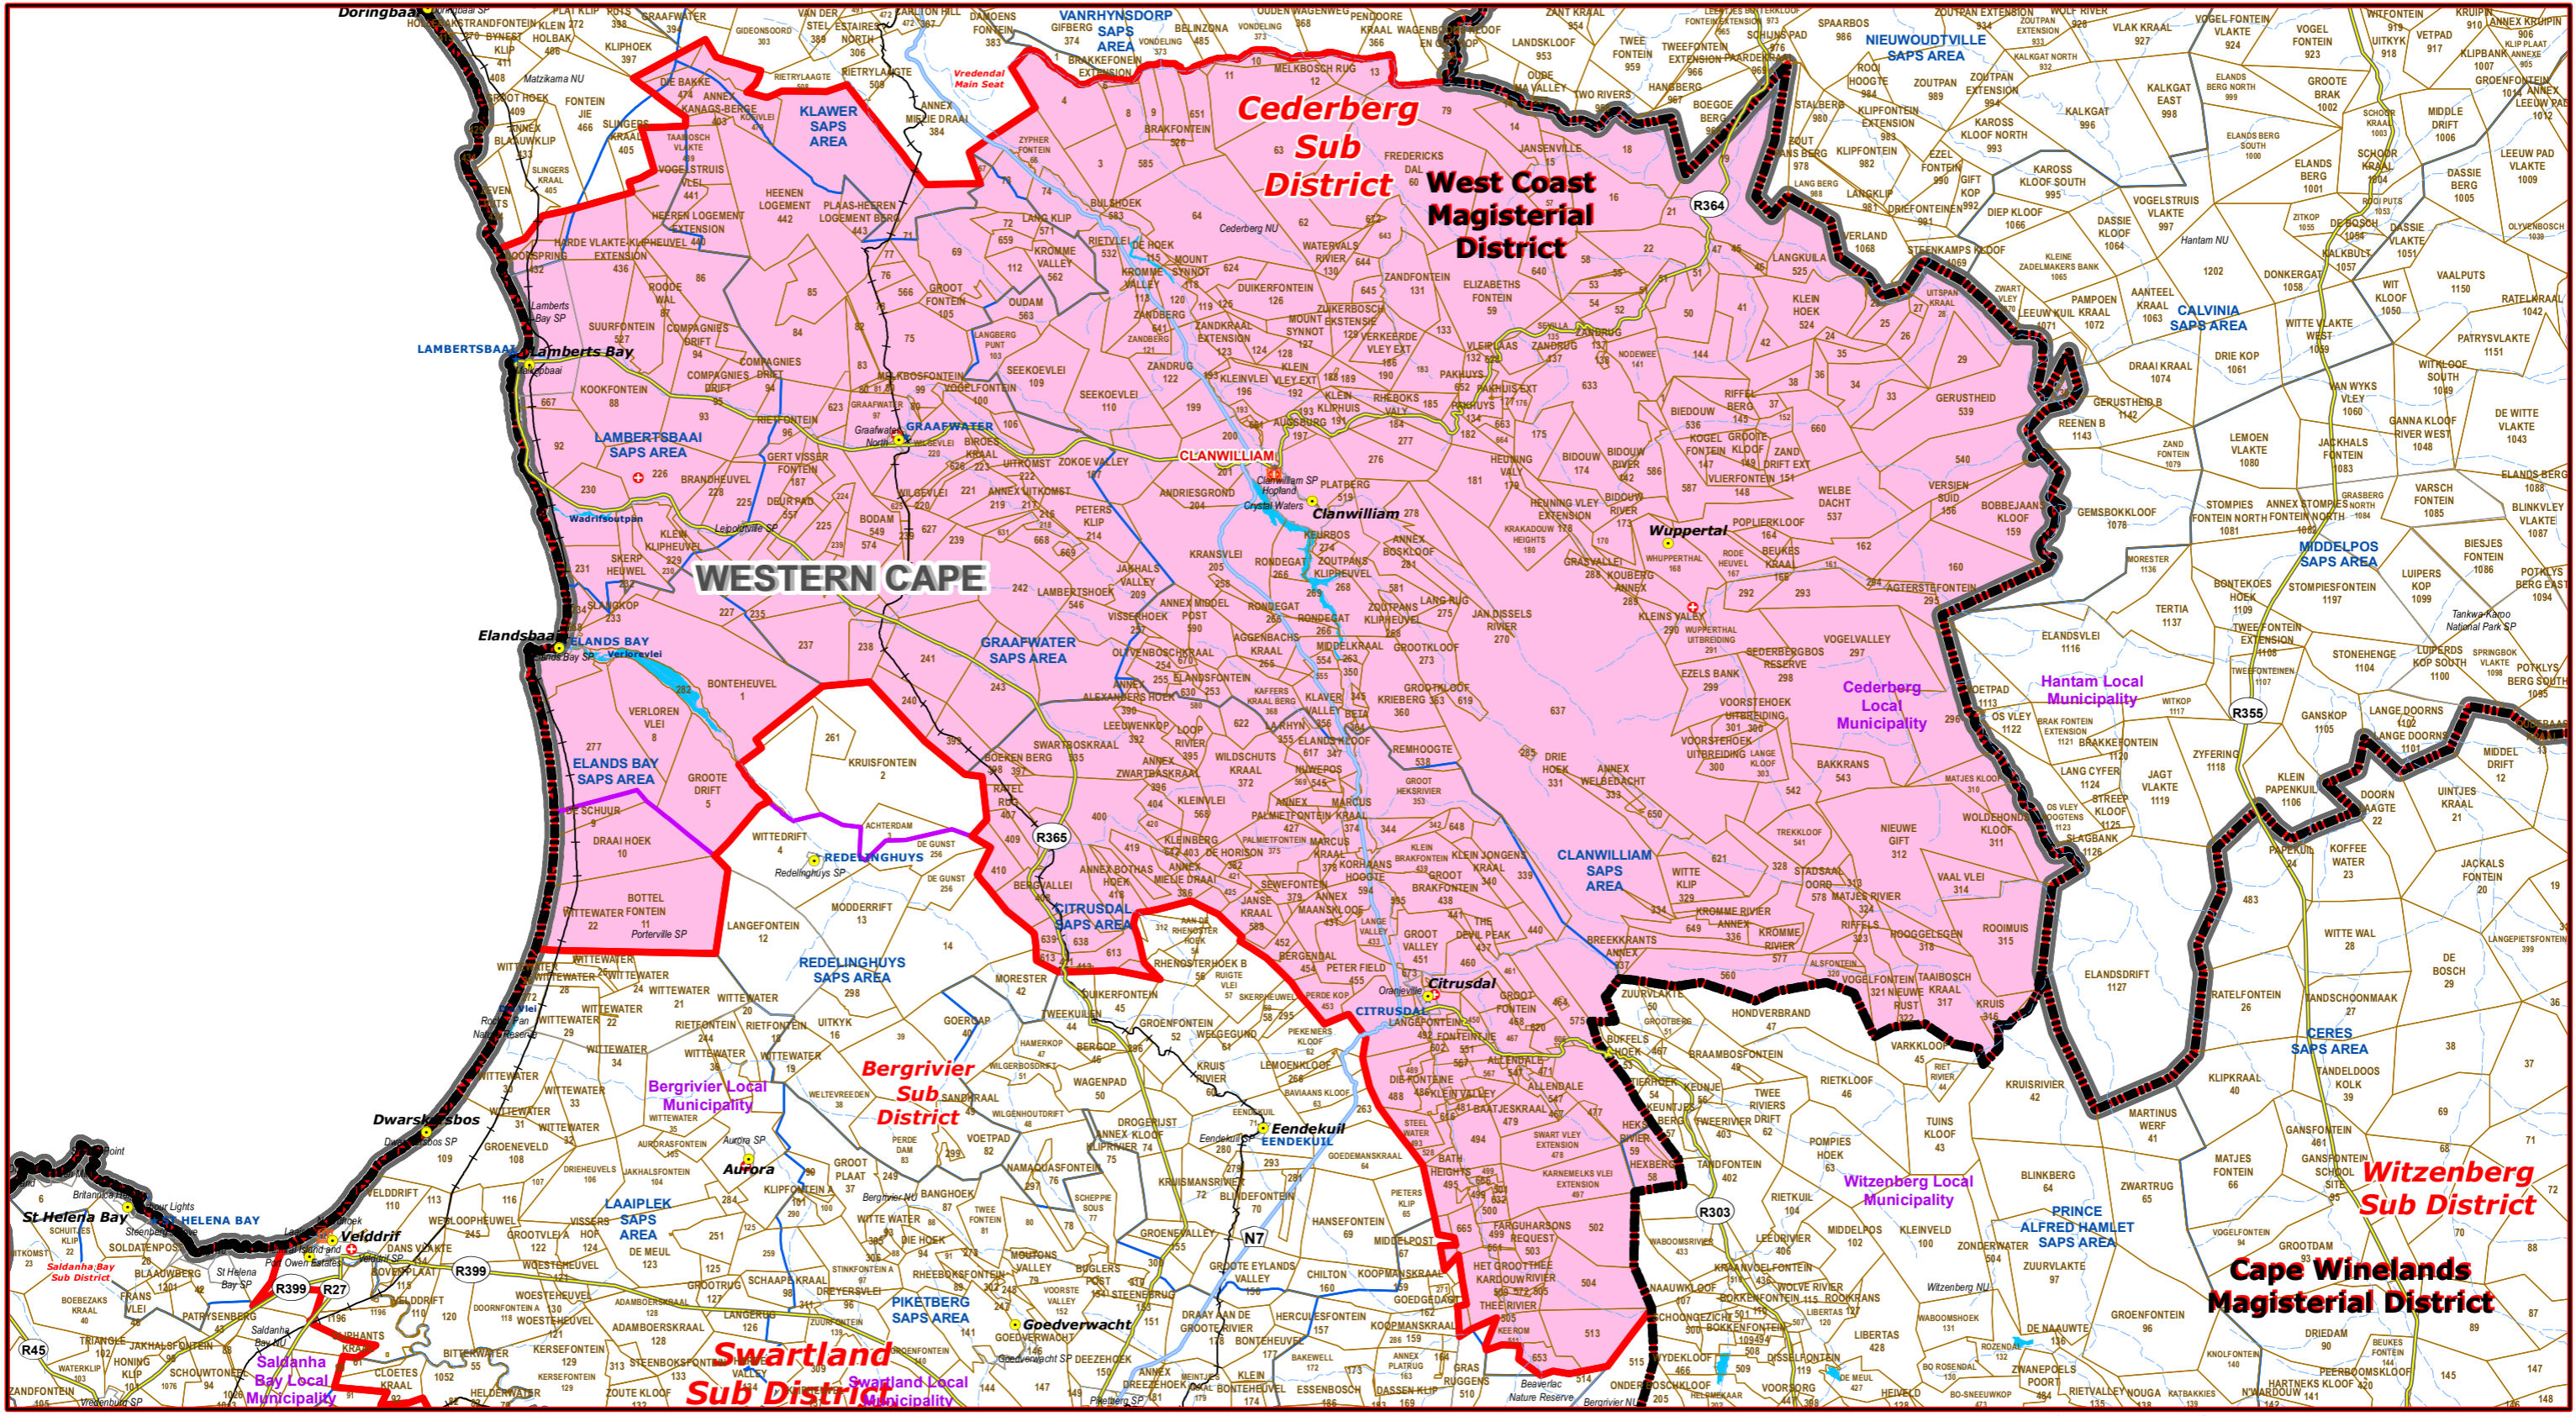

Cederberg Sub District of West Coast Magisterial District

- Legend**
- Main Town
 - Main Courts
 - ★ Police Stations & Facilities
 - ▲ Schools
 - Health Facilities
 - ~ Rivers
 - == National Roads
 - == Main Roads
 - Railways
 - Provinces
 - Local Municipality
 - Proposed Magisterial District
 - Proposed Seat / Sub District
 - Traditional Councils
 - Dams

Proposed Main Seat / Sub District within the Proposed Magisterial District

DATA SUPPLIED BY:

- Statistics South Africa
- Department of Water Affairs & Forestry
- Department of Provincial & Local Government
- Department of Health
- Department of Safety & Security
- Department of Education
- Department of Transport