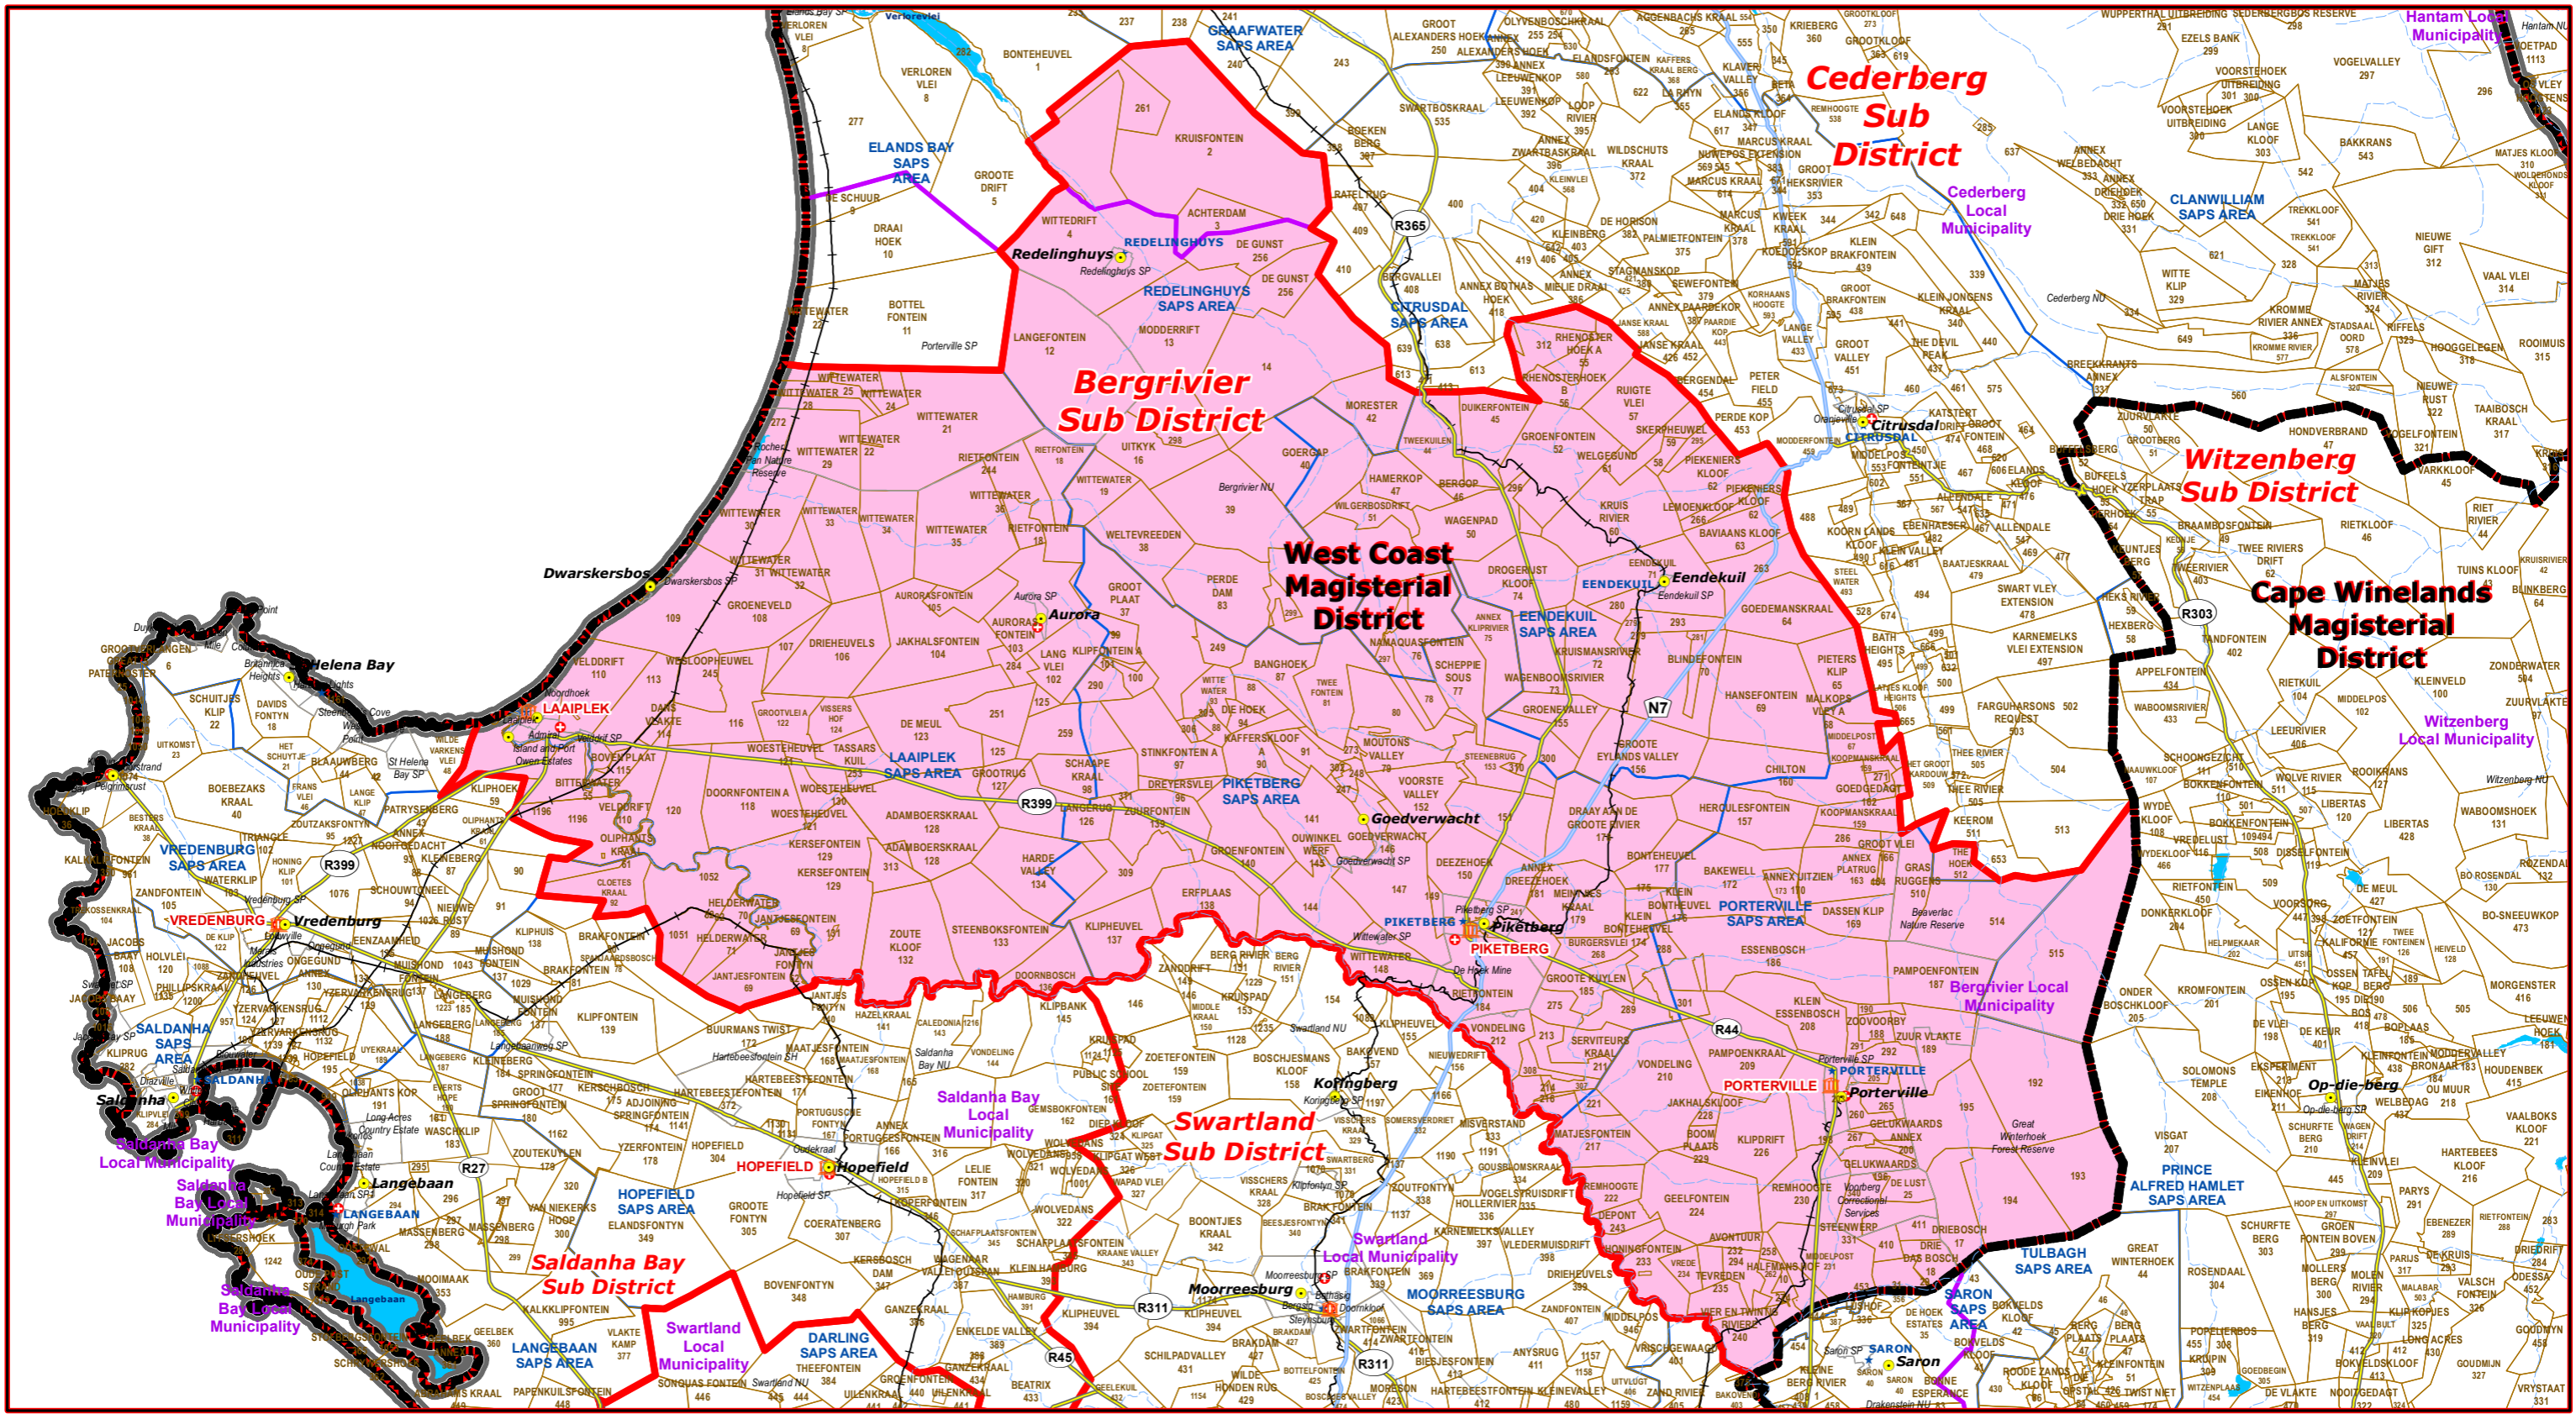

# Bergrivier Sub District of West Coast Magisterial District

- Legend**
- Main Town
  - Main Courts
  - Place of Sitting
  - Police Stations & Facilities
  - Schools
  - Health Facilities
  - Rivers
  - National Roads
  - Main Roads
  - Railways
  - Provinces
  - Local Municipality
  - Proposed Magisterial District
  - Proposed Seat / Sub District
  - Traditional Councils
  - Dams

## Proposed Main Seat / Sub District within the Proposed Magisterial District

DATA SUPPLIED BY:

- Statistics South Africa
- Department of Water Affairs & Forestry
- Department of Provincial & Local Government
- Department of Health
- Department of Safety & Security
- Department of Education
- Department of Transport