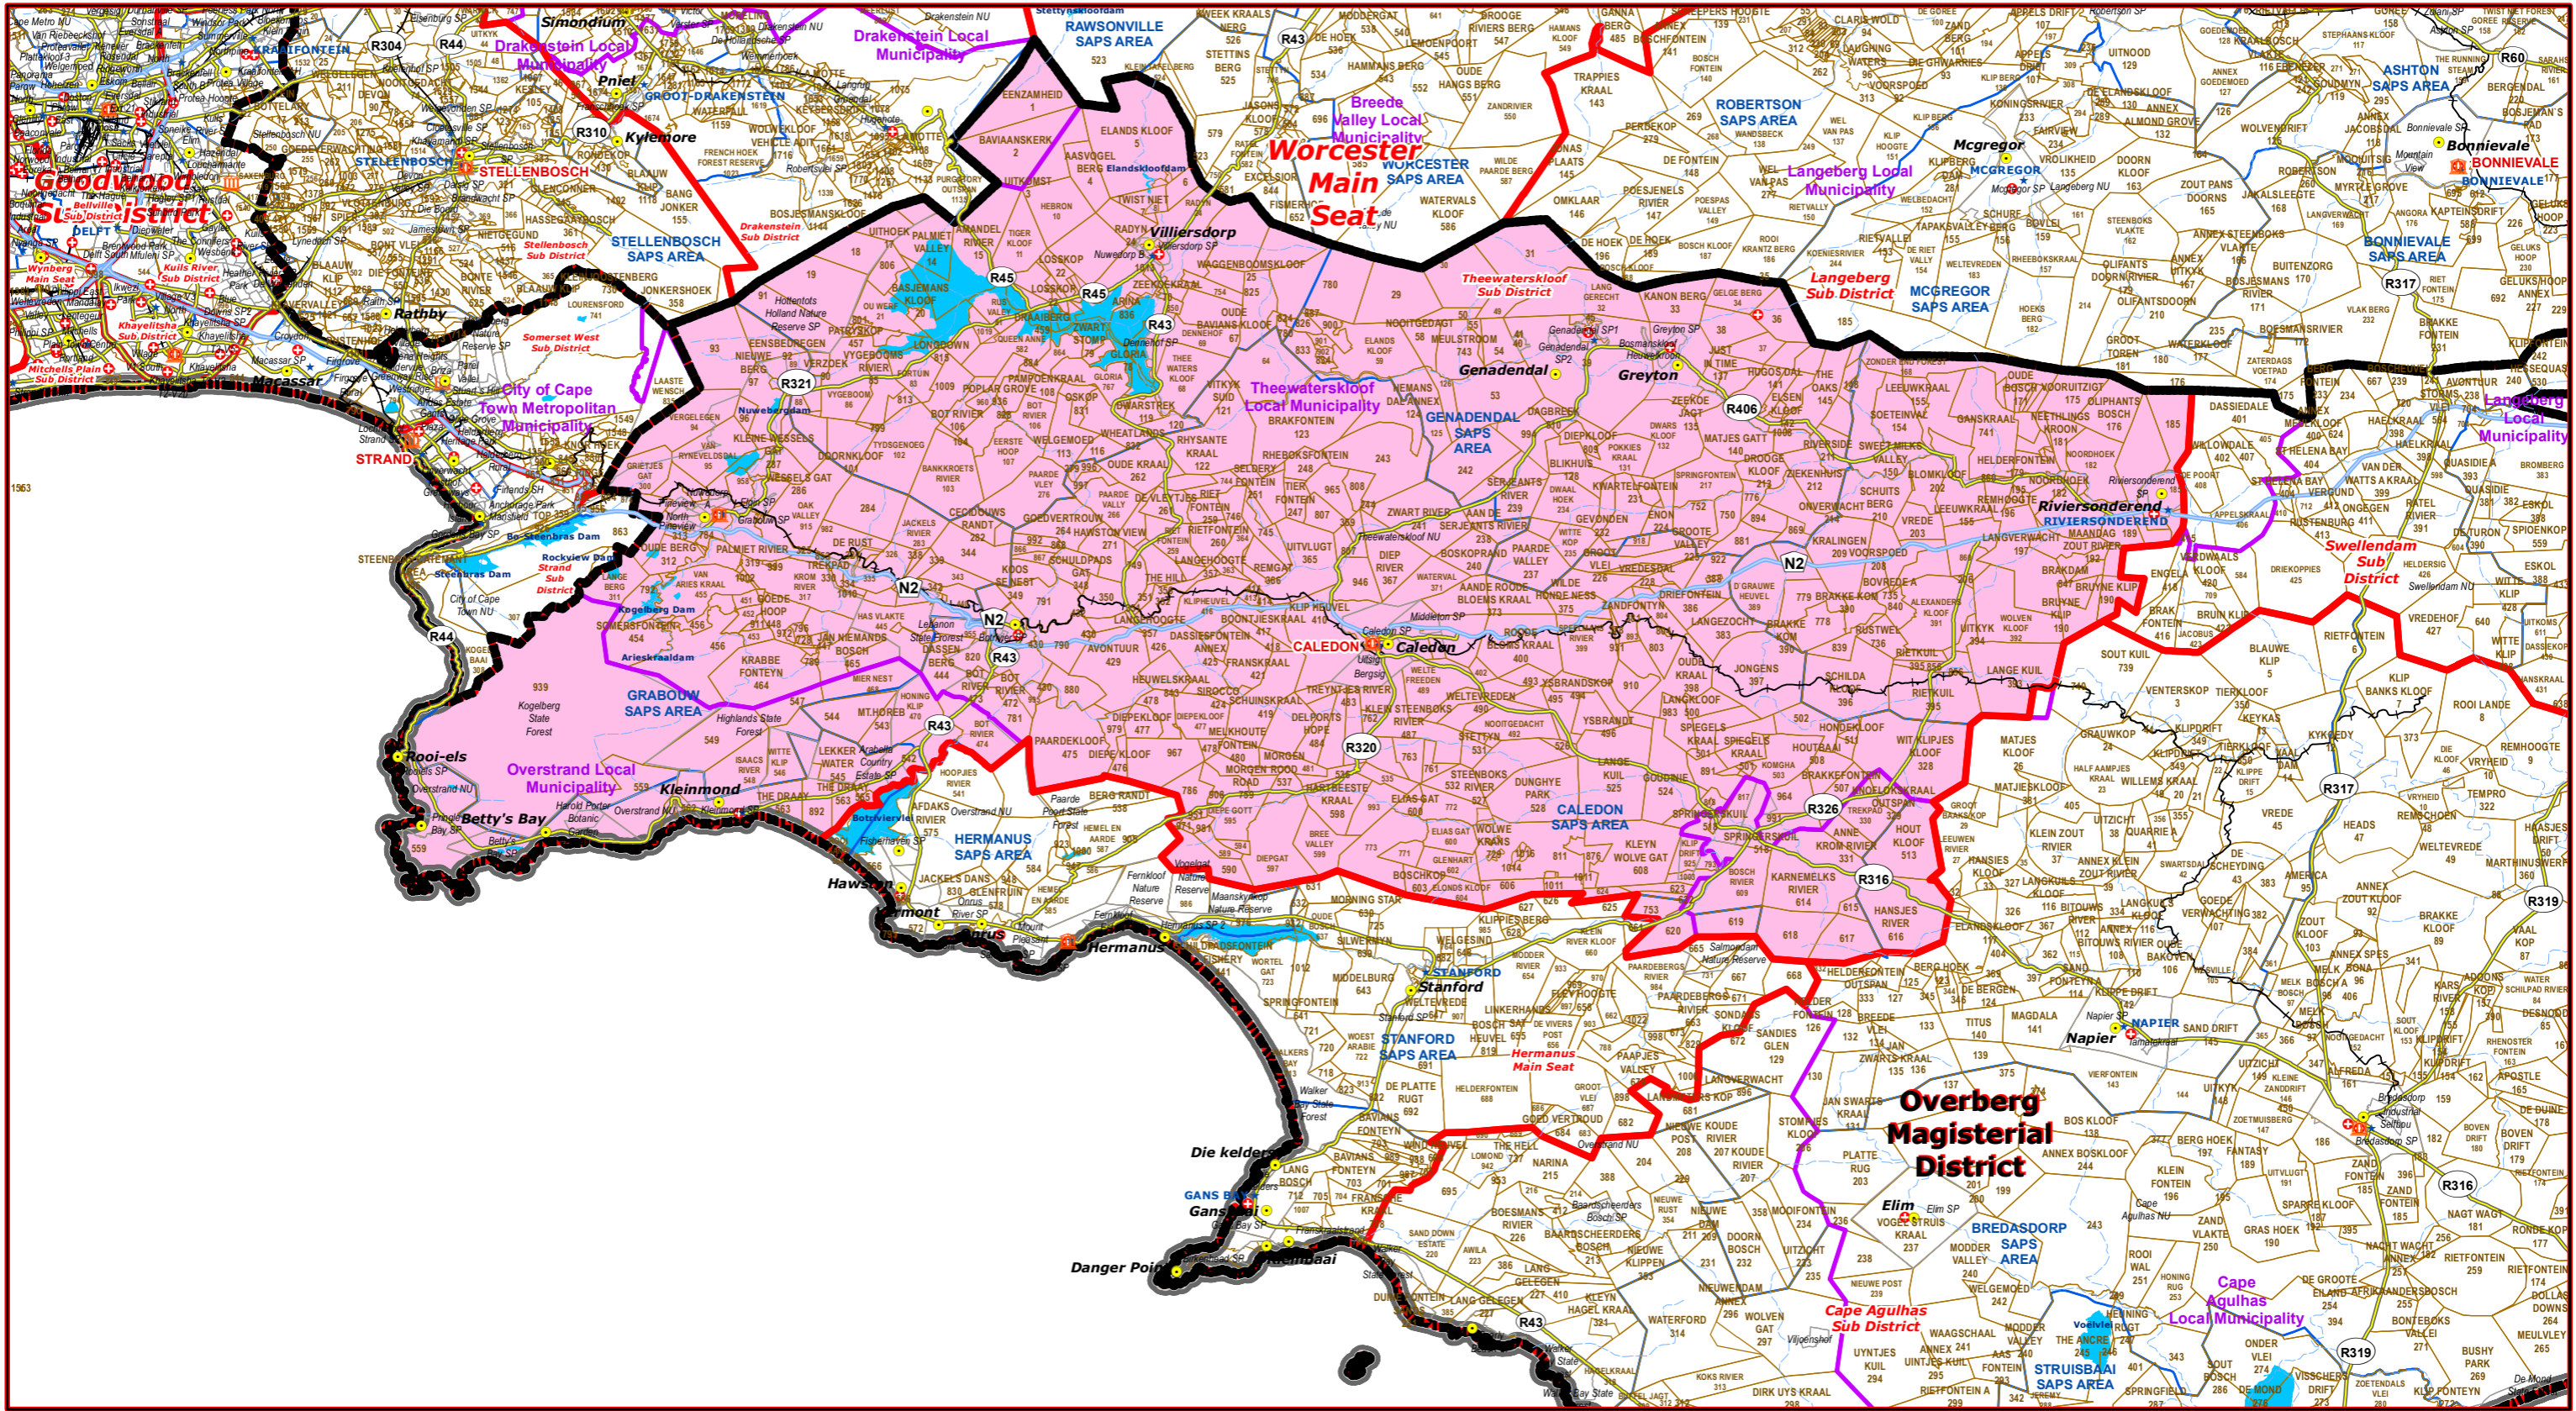

Theewaterskloof Sub District of Overberg Magisterial District

- Legend**
- Main Town
 - Main Courts
 - ★ Police Stations & Facilities
 - ▲ Schools
 - Health Facilities
 - ~ Rivers
 - == National Roads
 - == Main Roads
 - == Railways
 - Provinces
 - Local Municipality
 - Proposed Magisterial District
 - Proposed Seat / Sub District
 - Traditional Councils
 - Dams

Proposed Main Seat / Sub District within the Proposed Magisterial District

DATA SUPPLIED BY:

- Statistics South Africa
- Department of Water Affairs & Forestry
- Department of Provincial & Local Government
- Department of Health
- Department of Safety & Security
- Department of Education
- Department of Transport