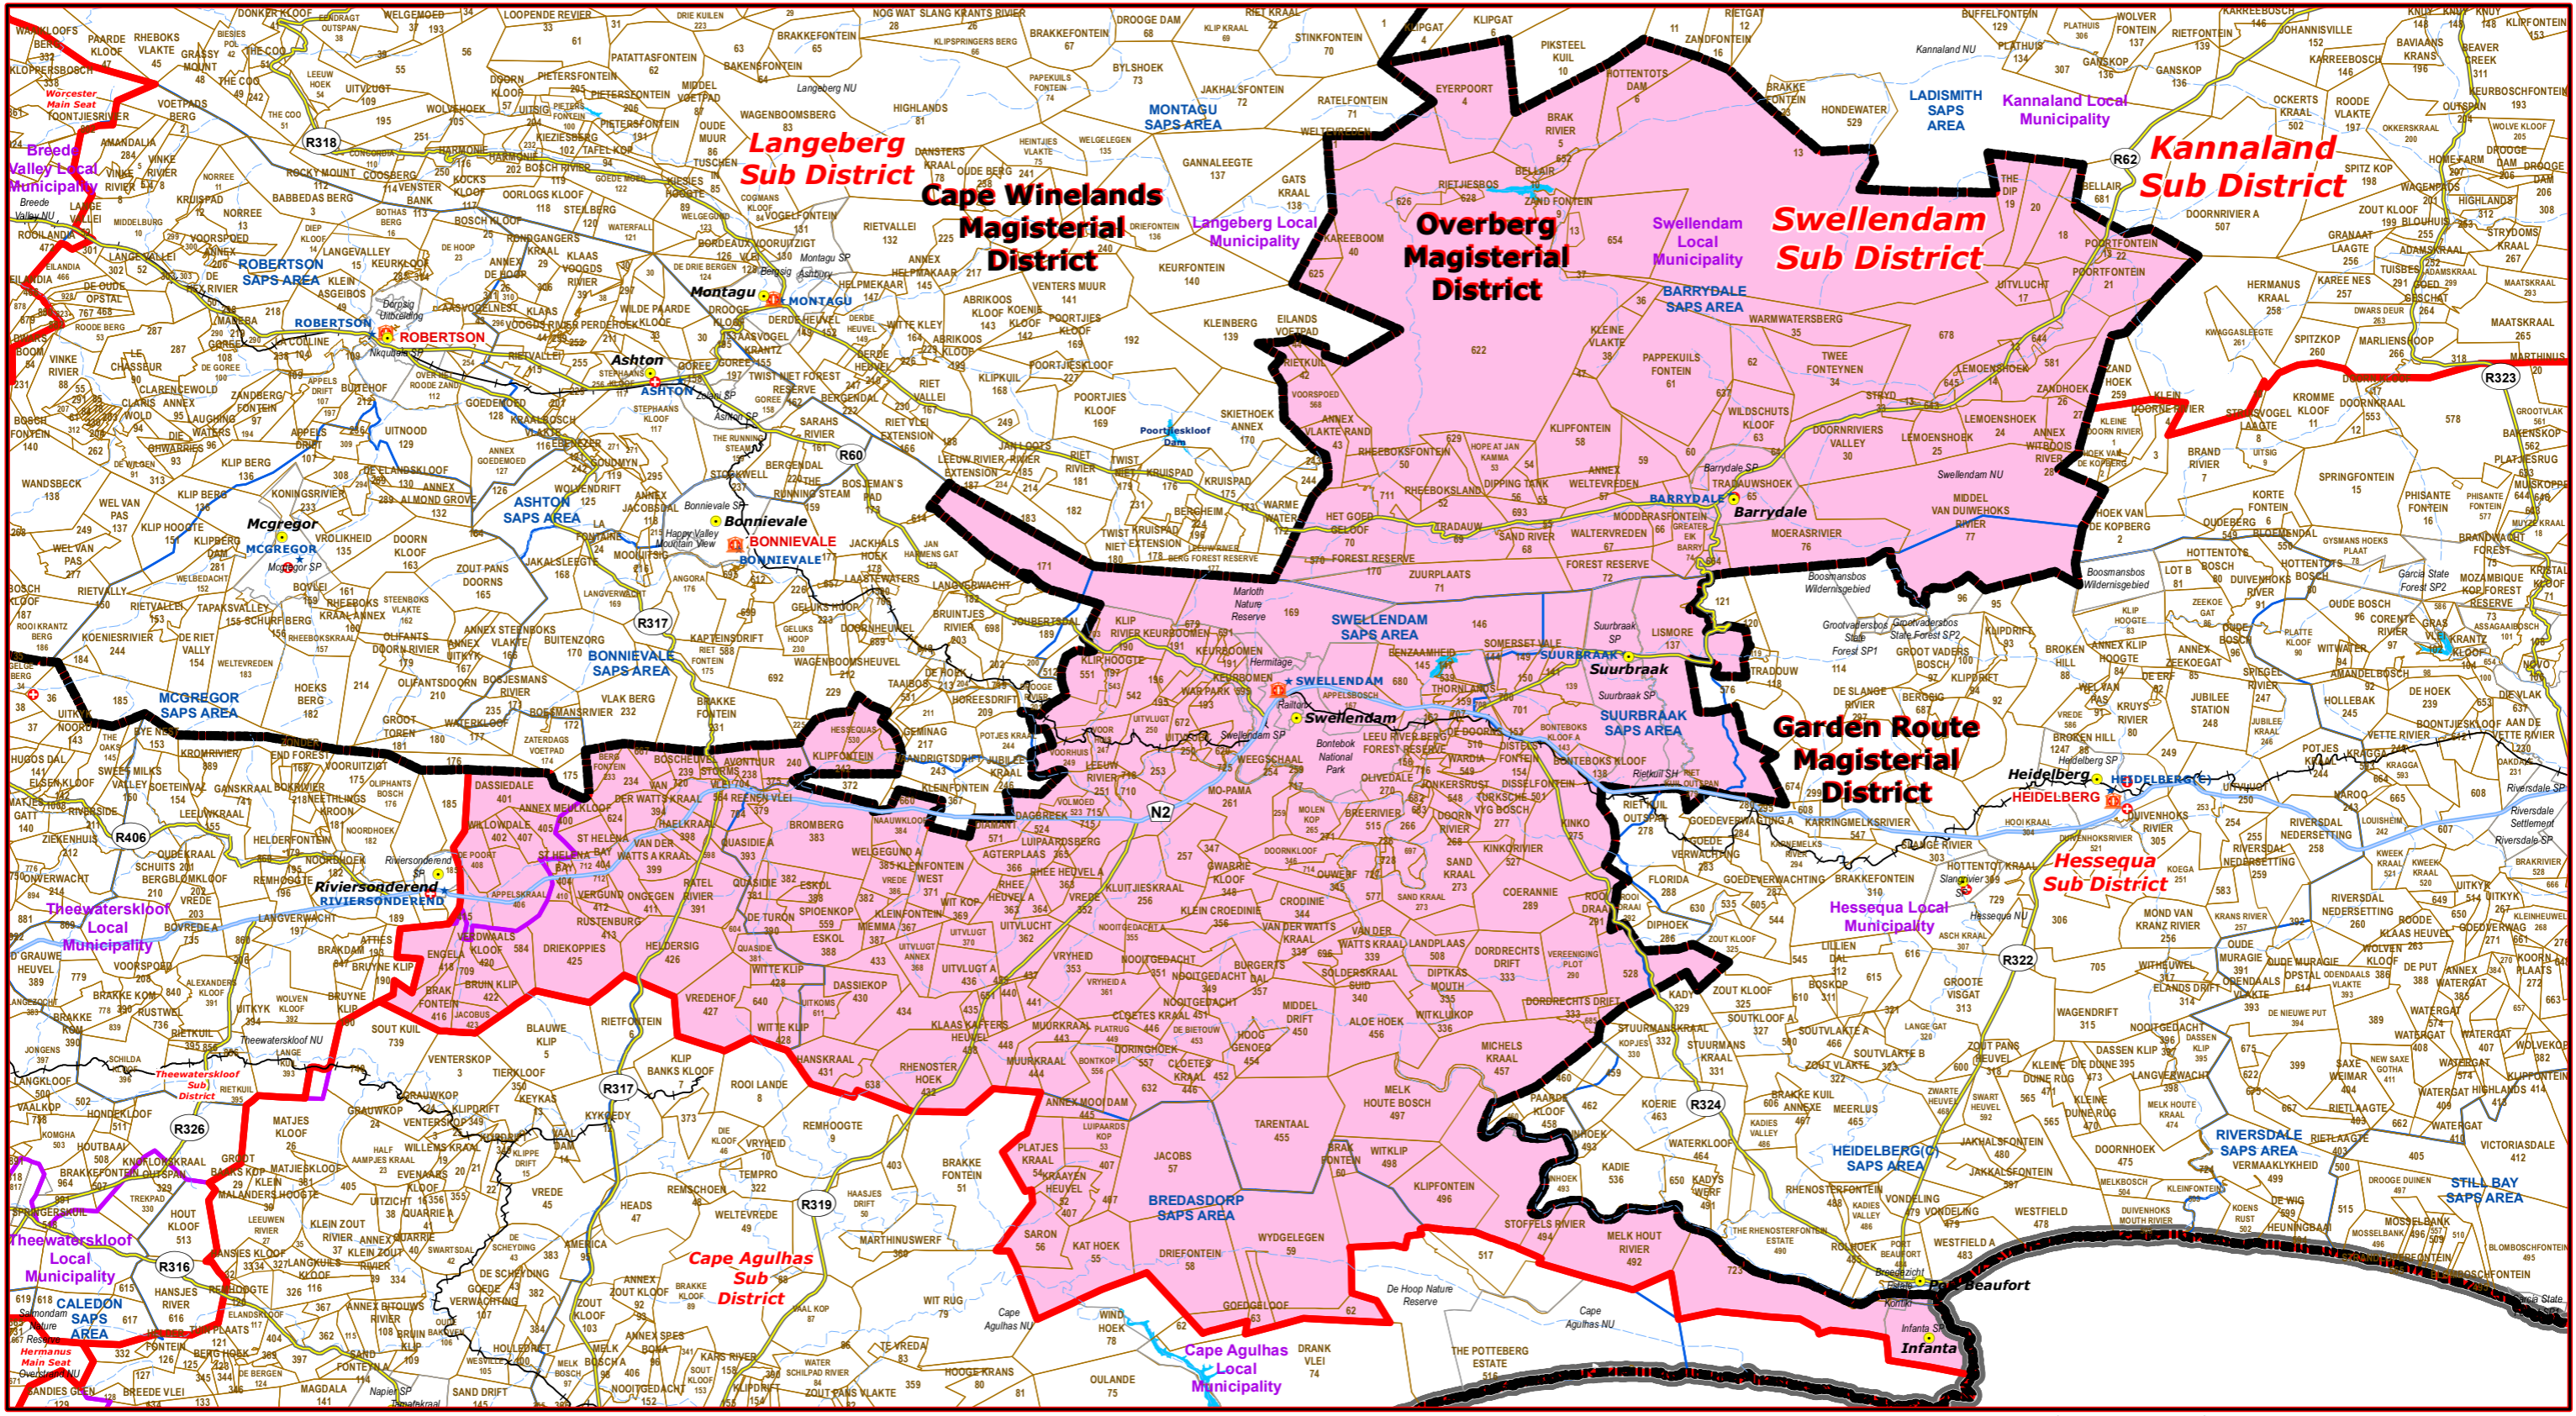

Swellendam Sub District of Overberg Magisterial District

- Legend**
- Main Town
 - Main Courts
 - Place of Sitting
 - ★ Police Stations & Facilities
 - ★ Schools
 - Health Facilities
 - Rivers
 - National Roads
 - Main Roads
 - Railways
 - Provinces
 - Local Municipality
 - Proposed Magisterial District
 - Proposed Seat / Sub District
 - Traditional Councils
 - Dams

Proposed Main Seat / Sub District within the Proposed Magisterial District

DATA SUPPLIED BY:

- Statistics South Africa
- Department of Water Affairs & Forestry
- Department of Provincial & Local Government
- Department of Health
- Department of Safety & Security
- Department of Education
- Department of Transport