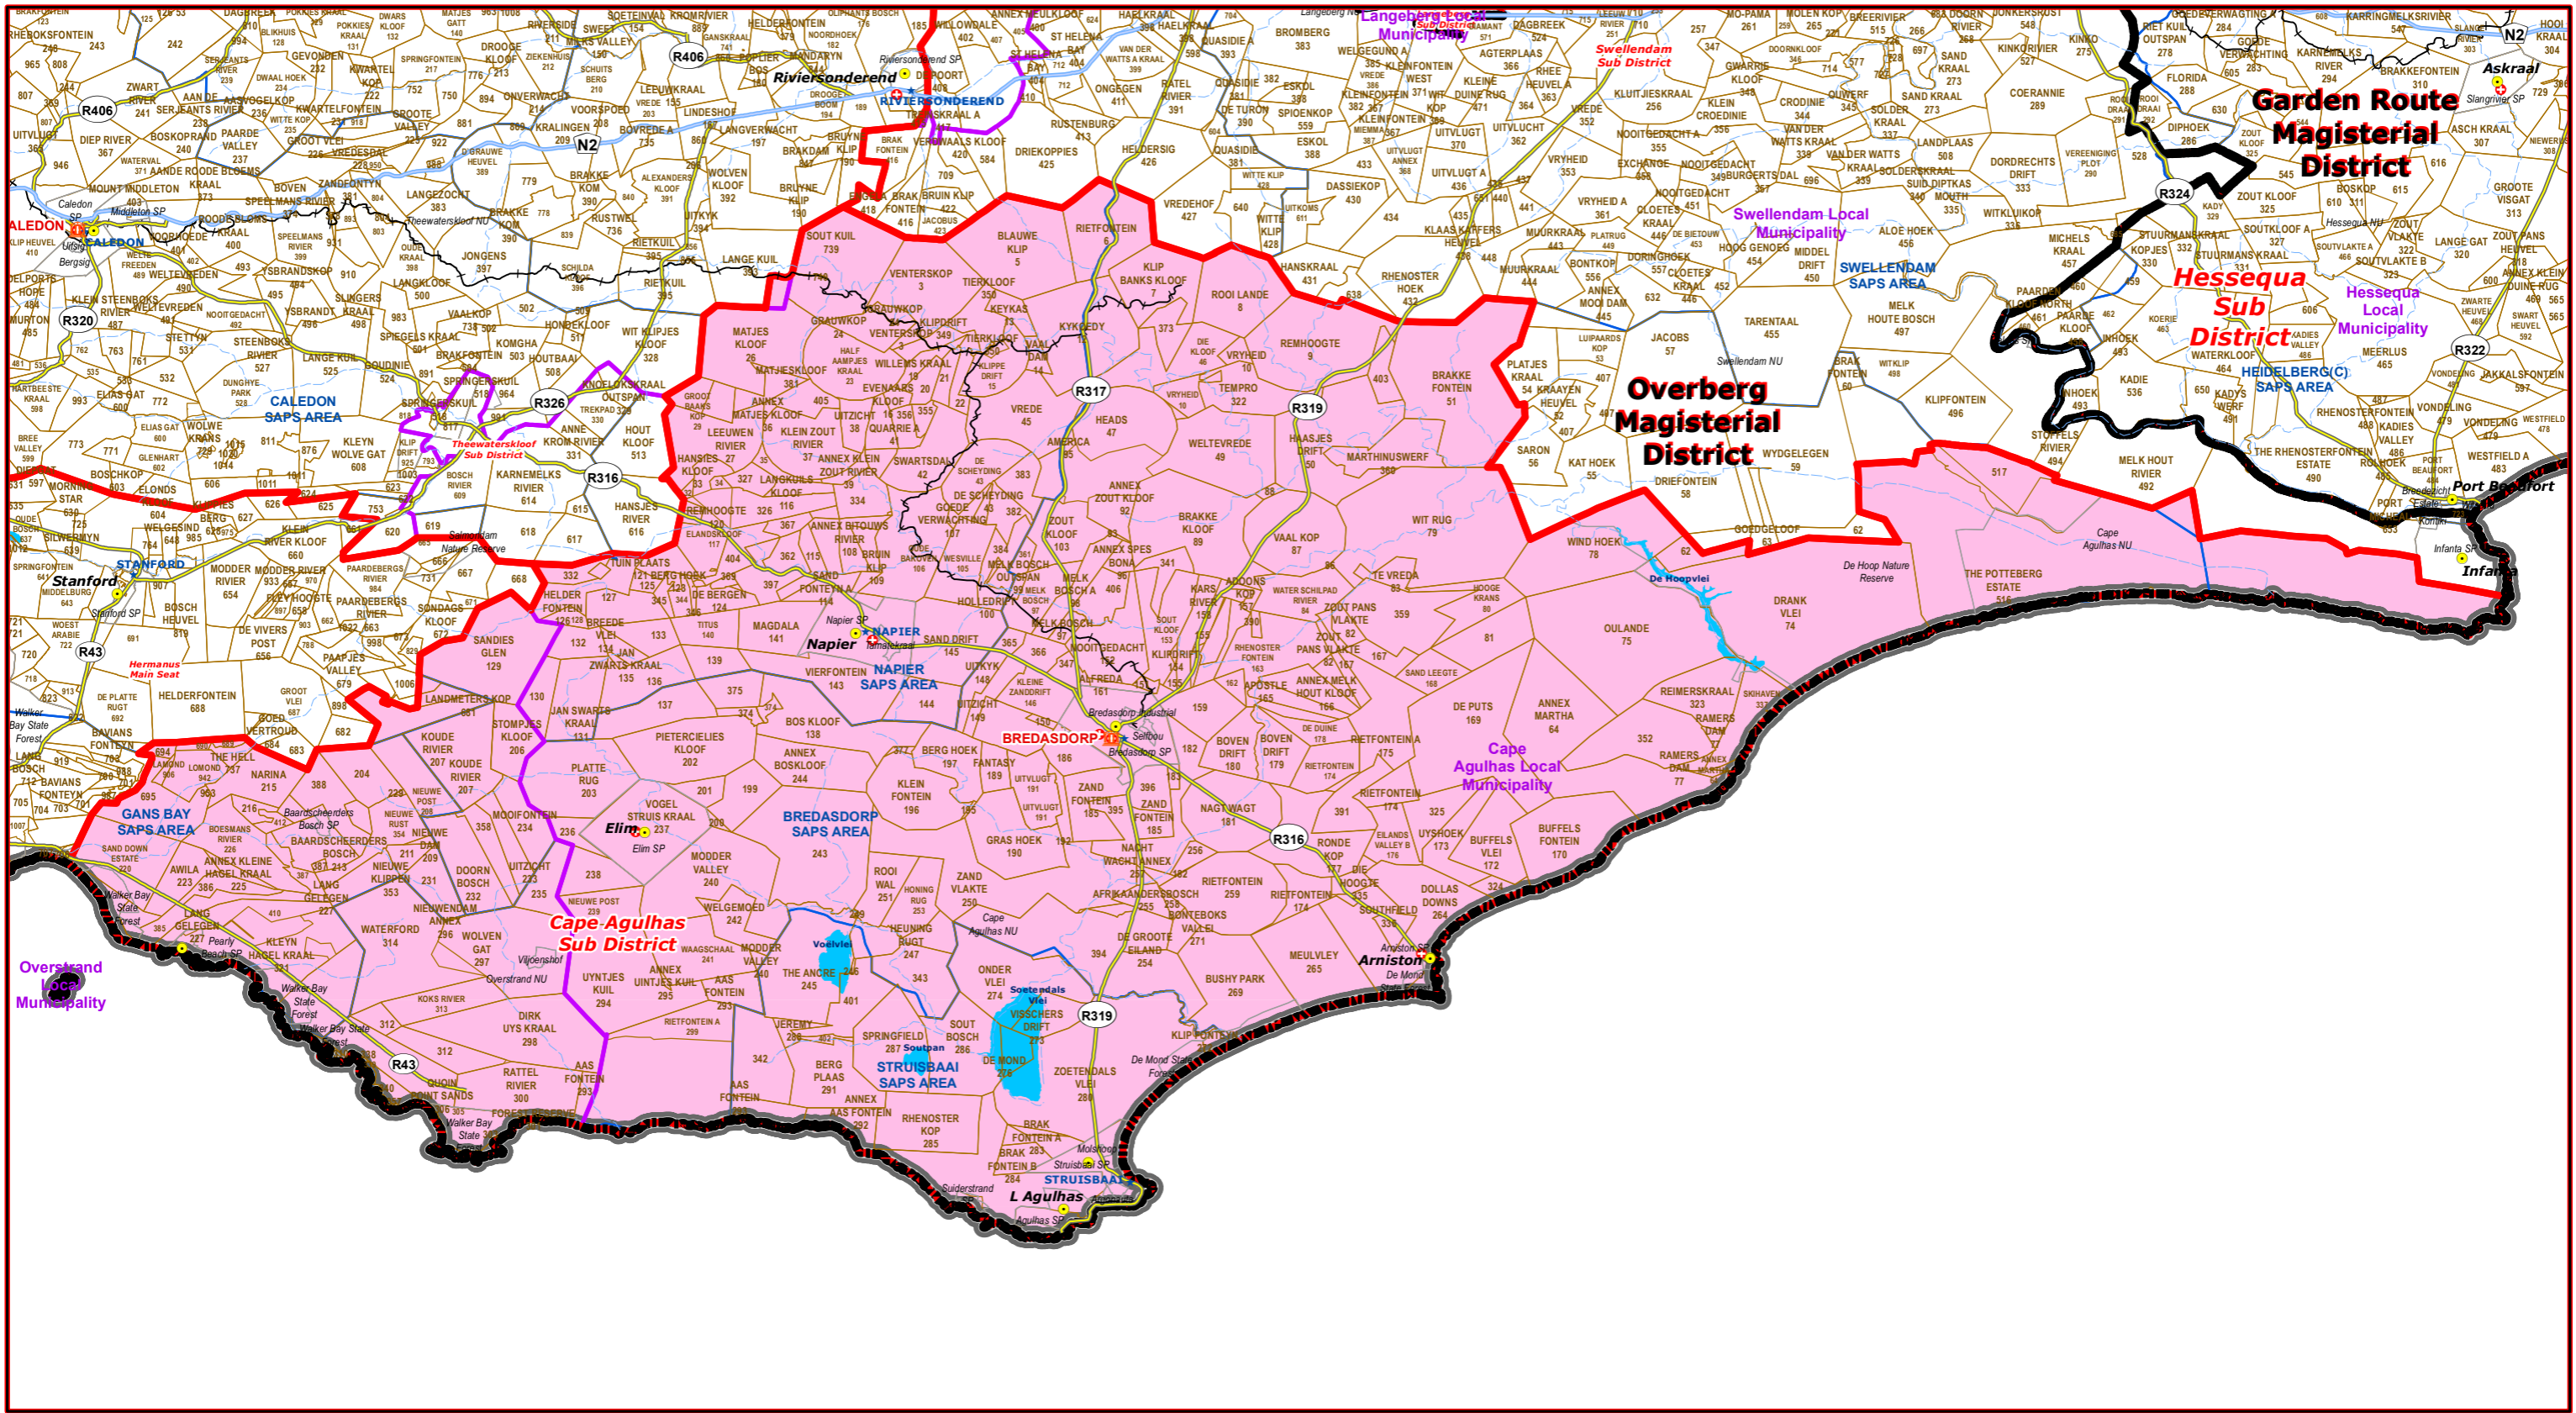

# Cape Agulhas Sub District of Overberg Magisterial District

## Legend

- Main Town
- Main Courts
- Place of Sitting
- ★ Police Stations & Facilities
- ▲ Schools
- Health Facilities
- Rivers
- National Roads
- Main Roads
- Railways
- Provinces
- Local Municipality
- Proposed Magisterial District
- Proposed Seat / Sub District
- Traditional Councils
- Dams

## Proposed Main Seat / Sub District within the Proposed Magisterial District

DATA SUPPLIED BY:

- Statistics South Africa
- Department of Water Affairs & Forestry
- Department of Provincial & Local Government
- Department of Health
- Department of Safety & Security
- Department of Education
- Department of Transport