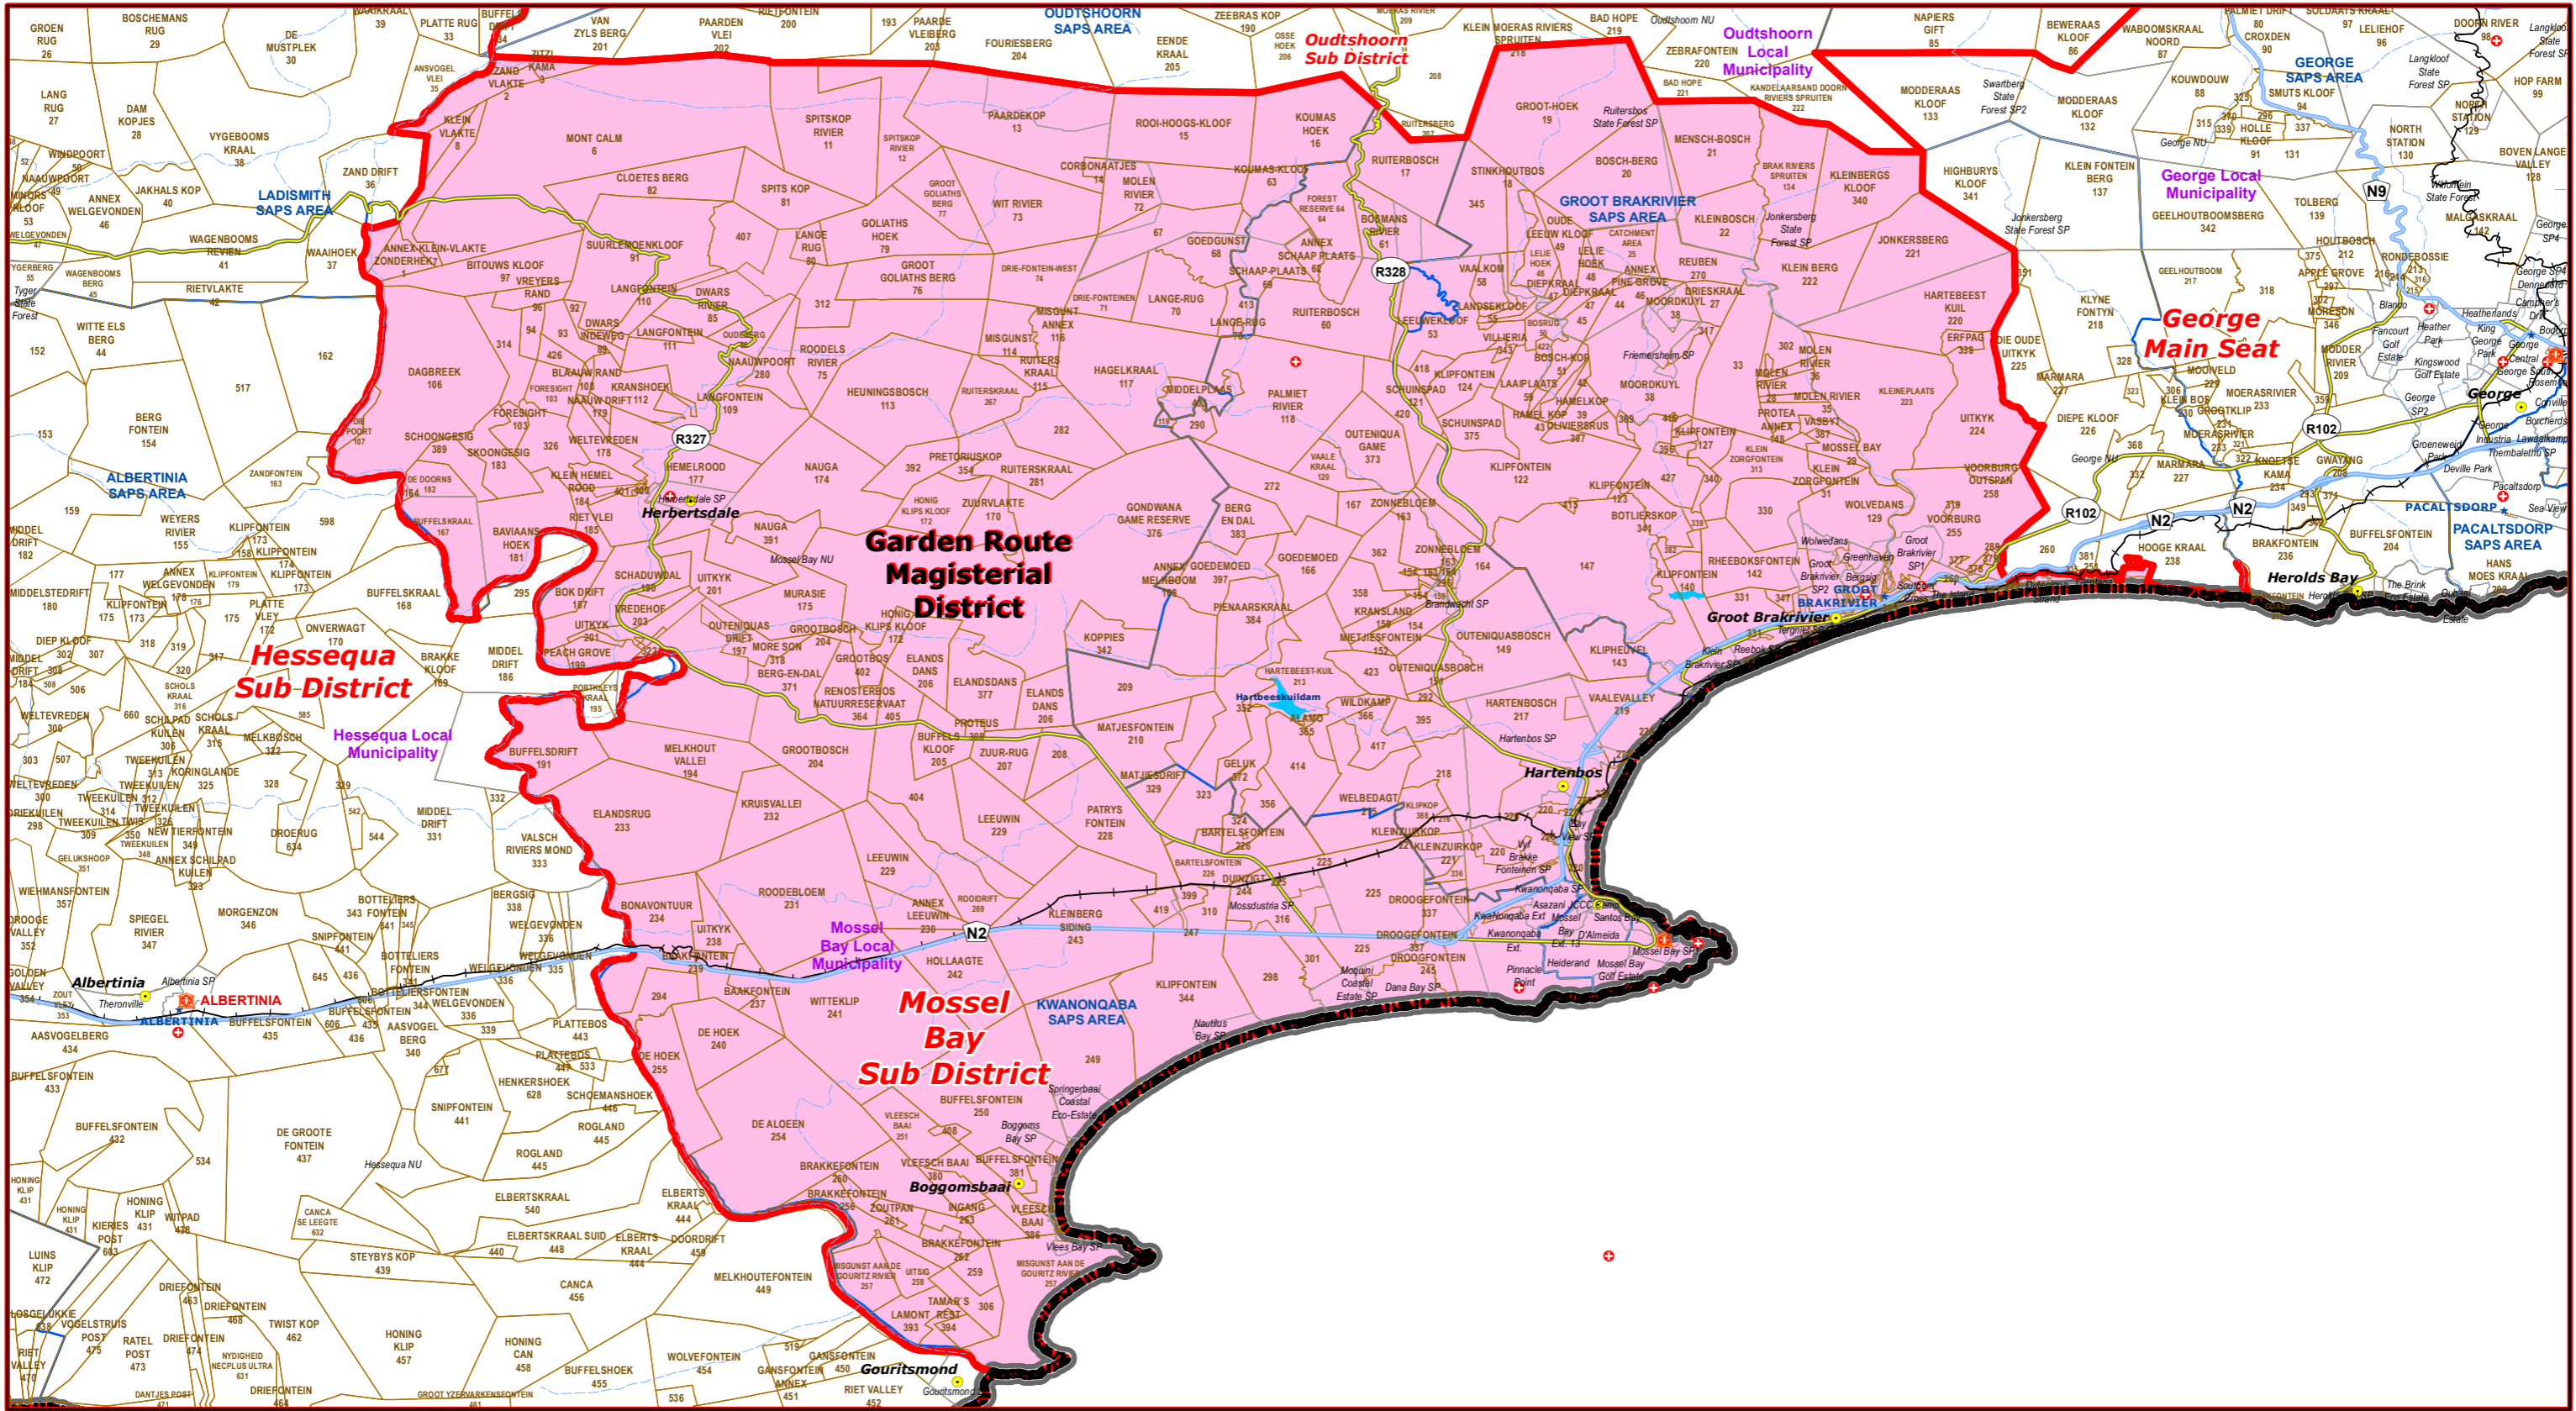

Mossel Bay Sub District of Garden Route Magisterial District

- Legend**
- Main Town
 - Main Courts
 - Place of Sitting
 - ★ Police Stations & Facilities
 - ▲ Schools
 - Health Facilities
 - Rivers
 - National Roads
 - Main Roads
 - Railways
 - Provinces
 - Local Municipality
 - Proposed Magisterial District
 - Proposed Seat / Sub District
 - Traditional Councils
 - Dams

Proposed Main Seat / Sub District within the Proposed Magisterial District

- DATA SUPPLIED BY:**
- Statistics South Africa
 - Department of Water Affairs & Forestry
 - Department of Provincial & Local Government
 - Department of Health
 - Department of Safety & Security
 - Department of Education
 - Department of Transport