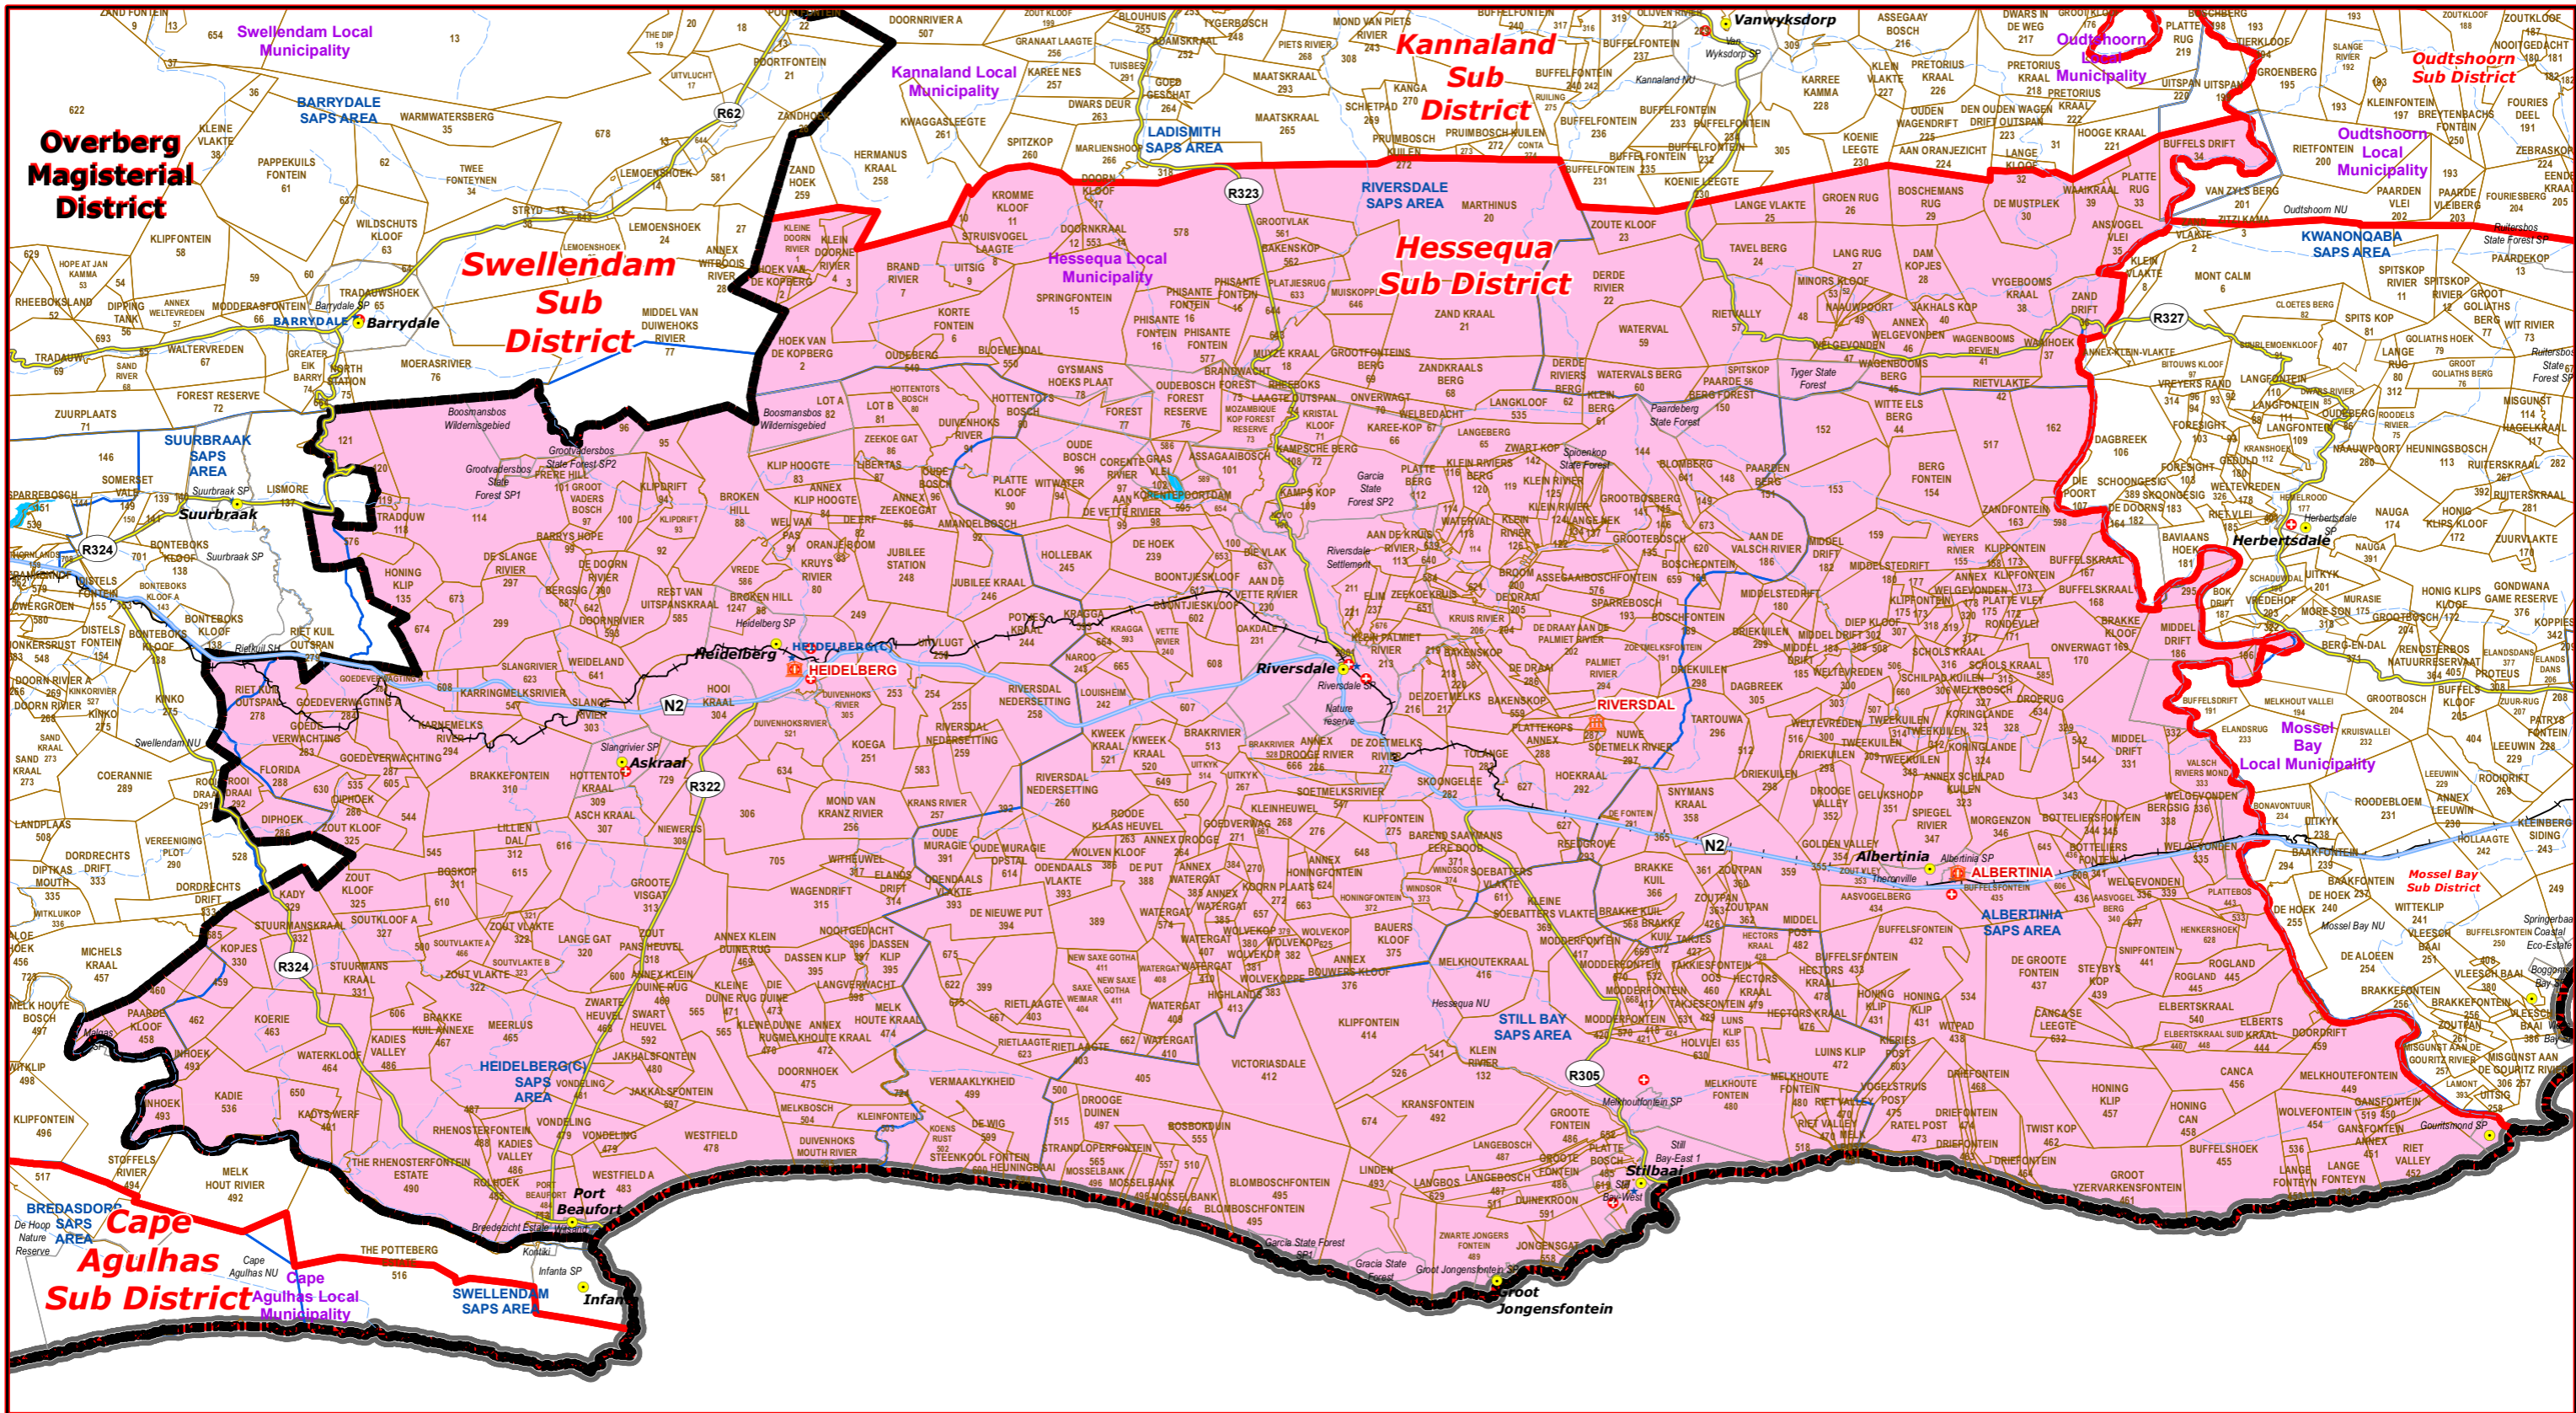

Hessequa Sub District of Garden Route Magisterial District

- Legend**
- Main Town
 - Main Courts
 - Place of Sitting
 - Police Stations & Facilities
 - Schools
 - Health Facilities
 - Rivers
 - National Roads
 - Main Roads
 - Railways
 - Provinces
 - Local Municipality
 - Proposed Magisterial District
 - Proposed Seat / Sub District
 - Traditional Councils
 - Dams

Proposed Main Seat / Sub District within the Proposed Magisterial District

DATA SUPPLIED BY:

- Statistics South Africa
- Department of Water Affairs & Forestry
- Department of Provincial & Local Government
- Department of Health
- Department of Safety & Security
- Department of Education
- Department of Transport