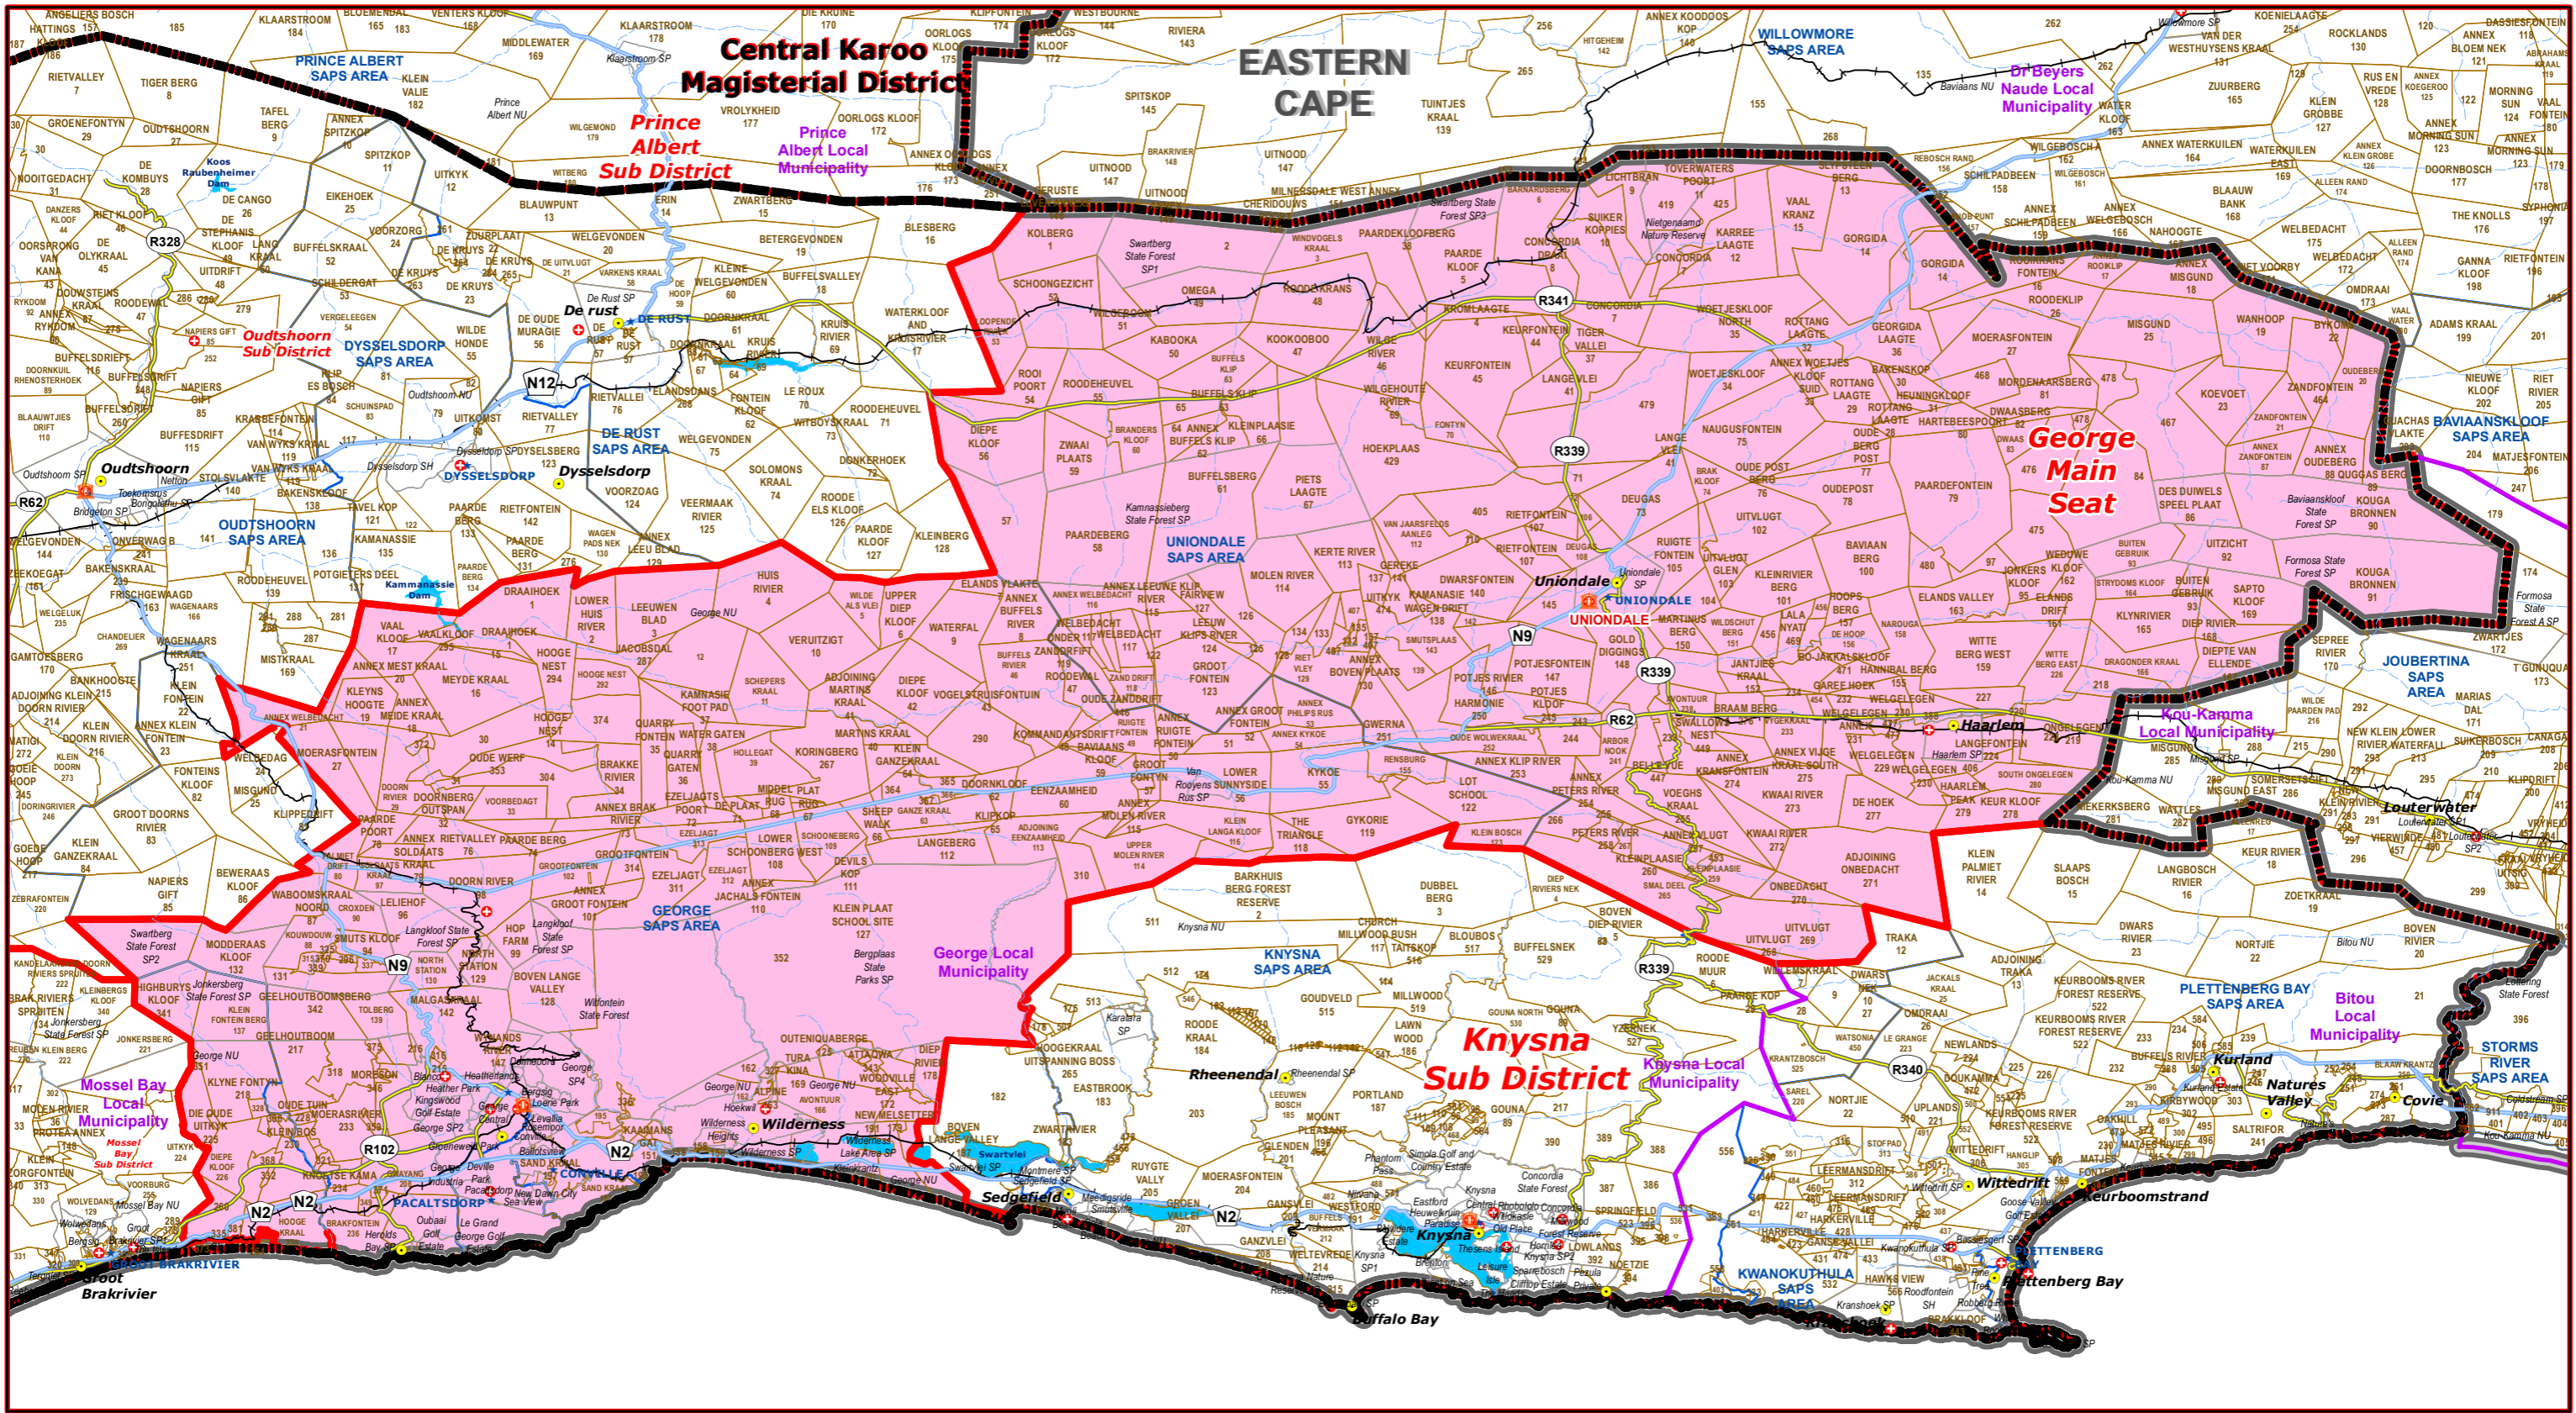

George Main Seat of Garden Route Magisterial District

- Legend**
- Main Town
 - Main Courts
 - Place of Sitting
 - Police Stations & Facilities
 - Schools
 - Health Facilities
 - Rivers
 - National Roads
 - Main Roads
 - Railways
 - Provinces
 - Local Municipality
 - Proposed Magisterial District
 - Proposed Seat / Sub District
 - Traditional Councils
 - Dams

Proposed Main Seat / Sub District within the Proposed Magisterial District

DATA SUPPLIED BY:

- Statistics South Africa
- Department of Water Affairs & Forestry
- Department of Provincial & Local Government
- Department of Health
- Department of Safety & Security
- Department of Education
- Department of Transport