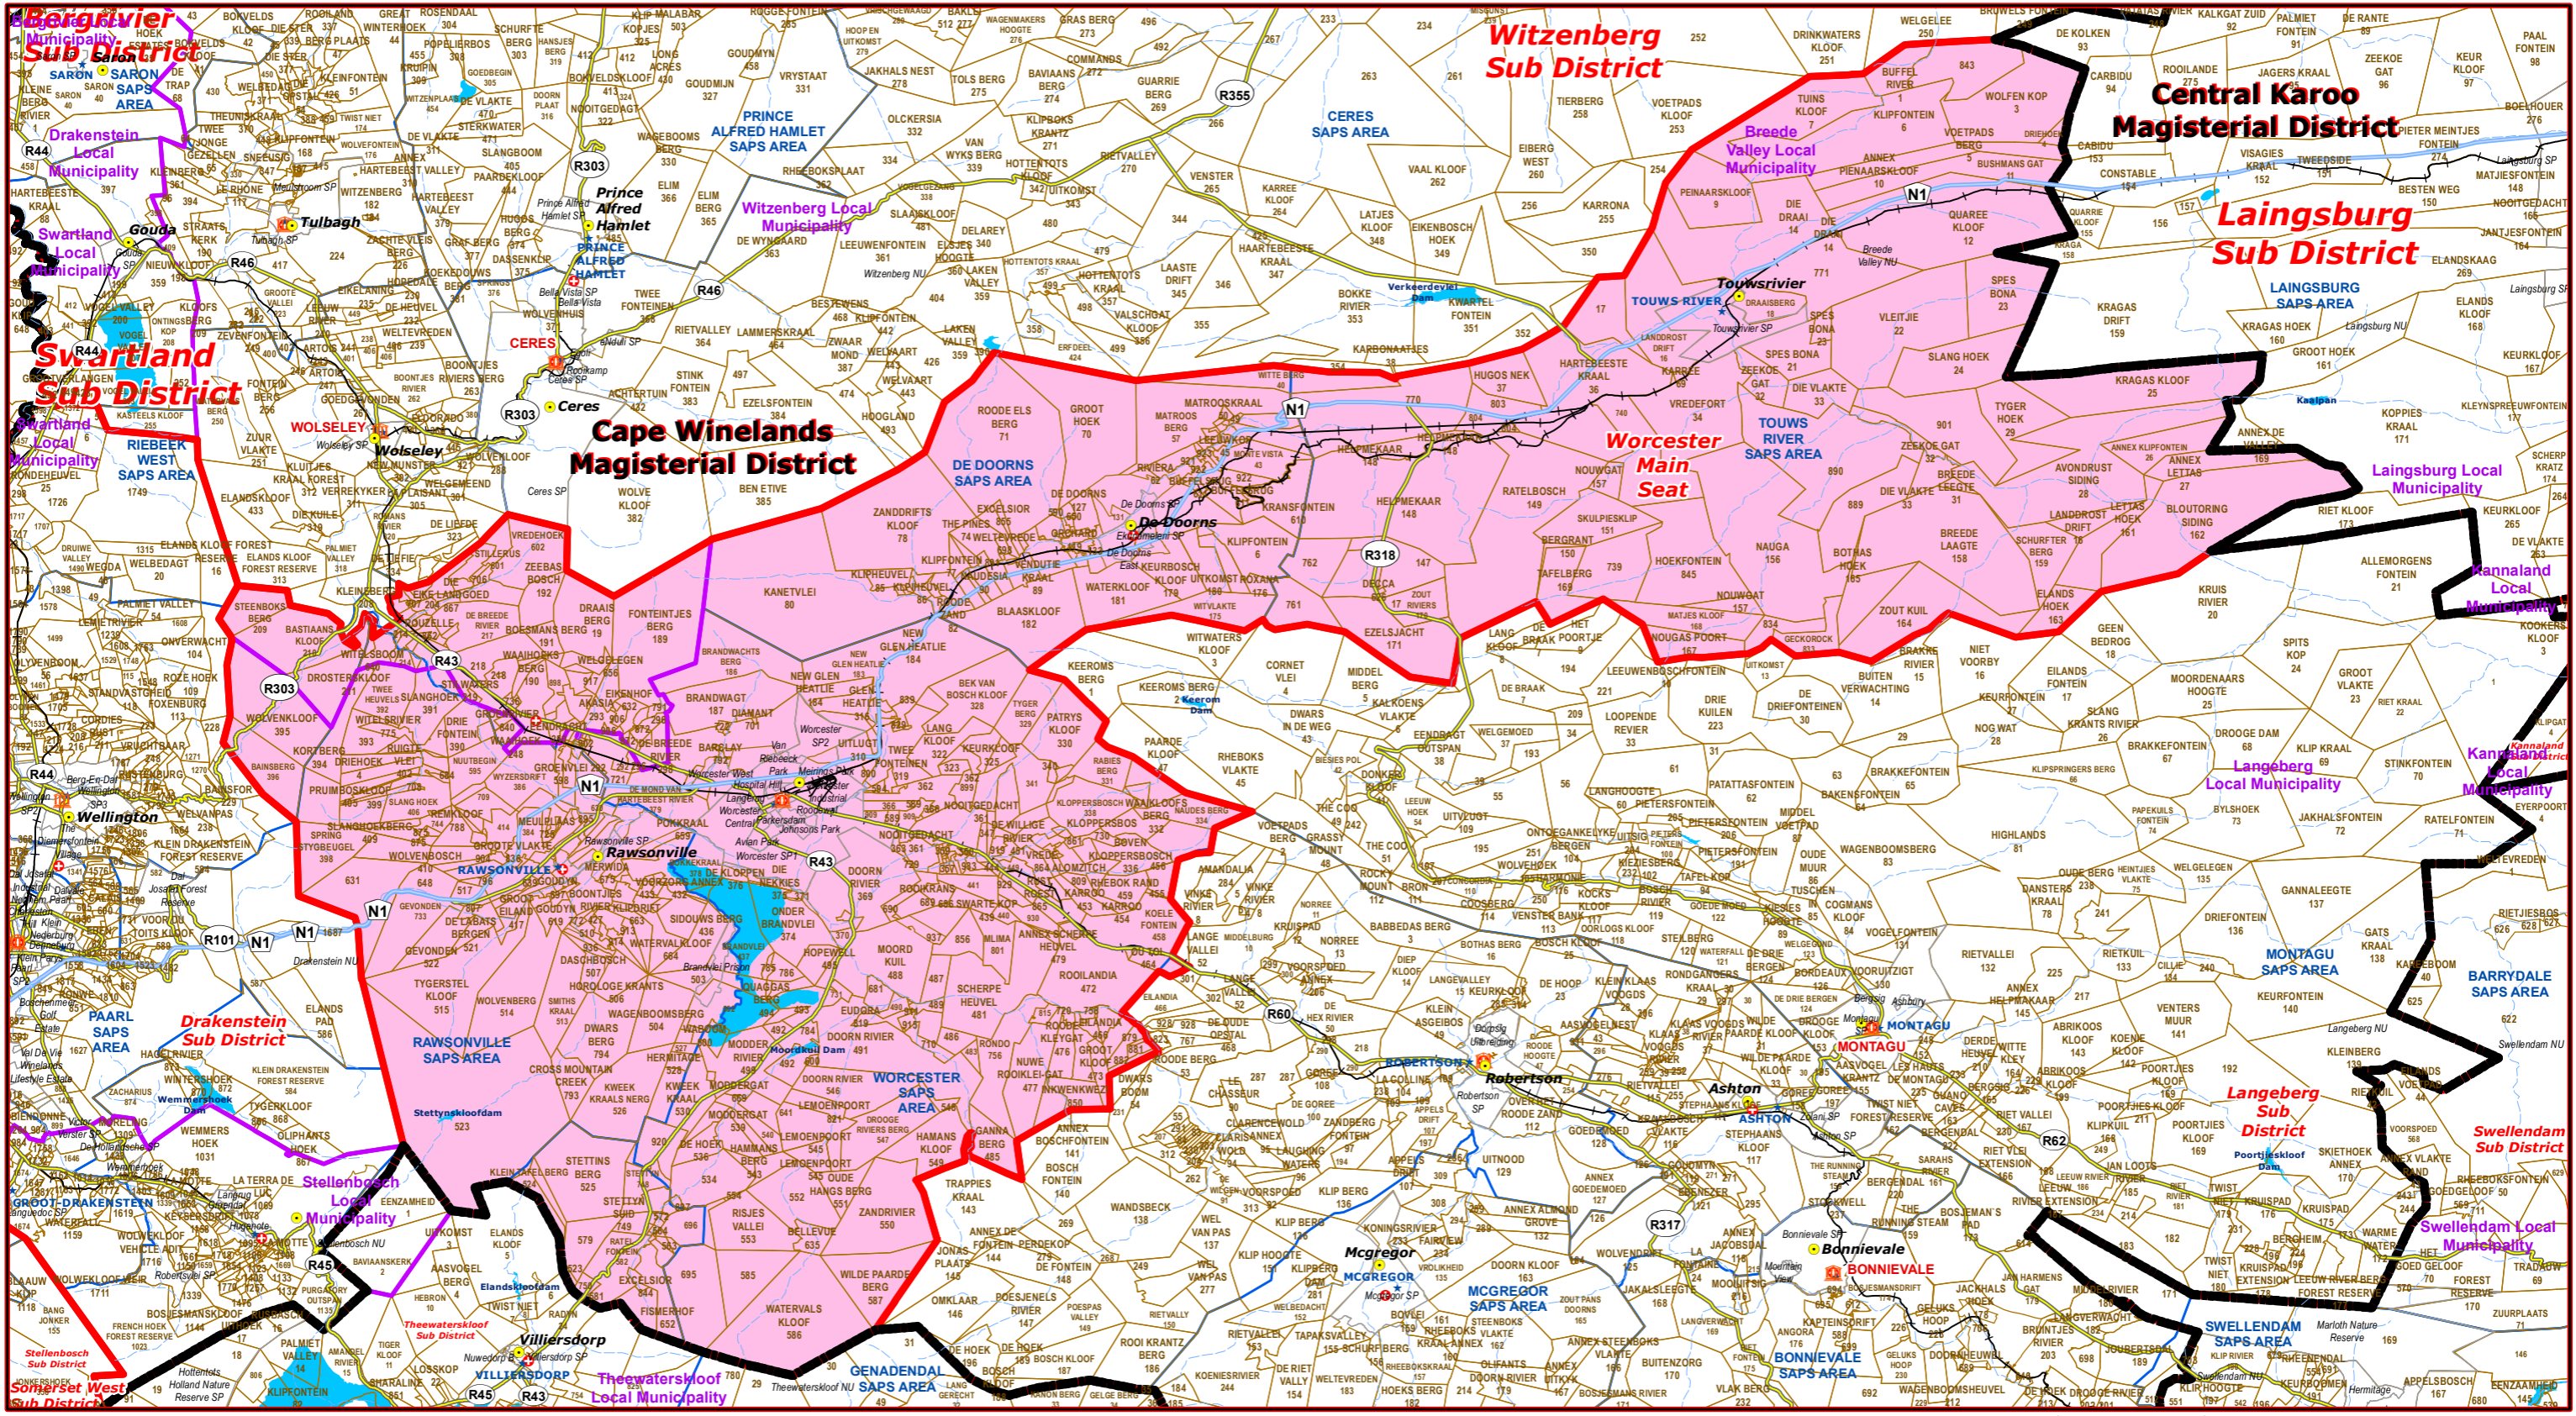

Worcester Main Seat of Cape Winelands Magisterial District

Legend

- Main Town
- Main Courts
- ★ Place of Sitting
- ★ Police Stations & Facilities
- ▲ Schools
- Health Facilities
- Rivers
- National Roads
- Main Roads
- Railways
- Provinces
- Local Municipality
- Proposed Magisterial District
- Proposed Seat / Sub District
- Traditional Councils
- Dams

Proposed Main Seat / Sub District within the Proposed Magisterial District

DATA SUPPLIED BY:

- Statistics South Africa
- Department of Water Affairs & Forestry
- Department of Provincial & Local Government
- Department of Health
- Department of Safety & Security
- Department of Education
- Department of Transport

N
W — E
S

May 2021