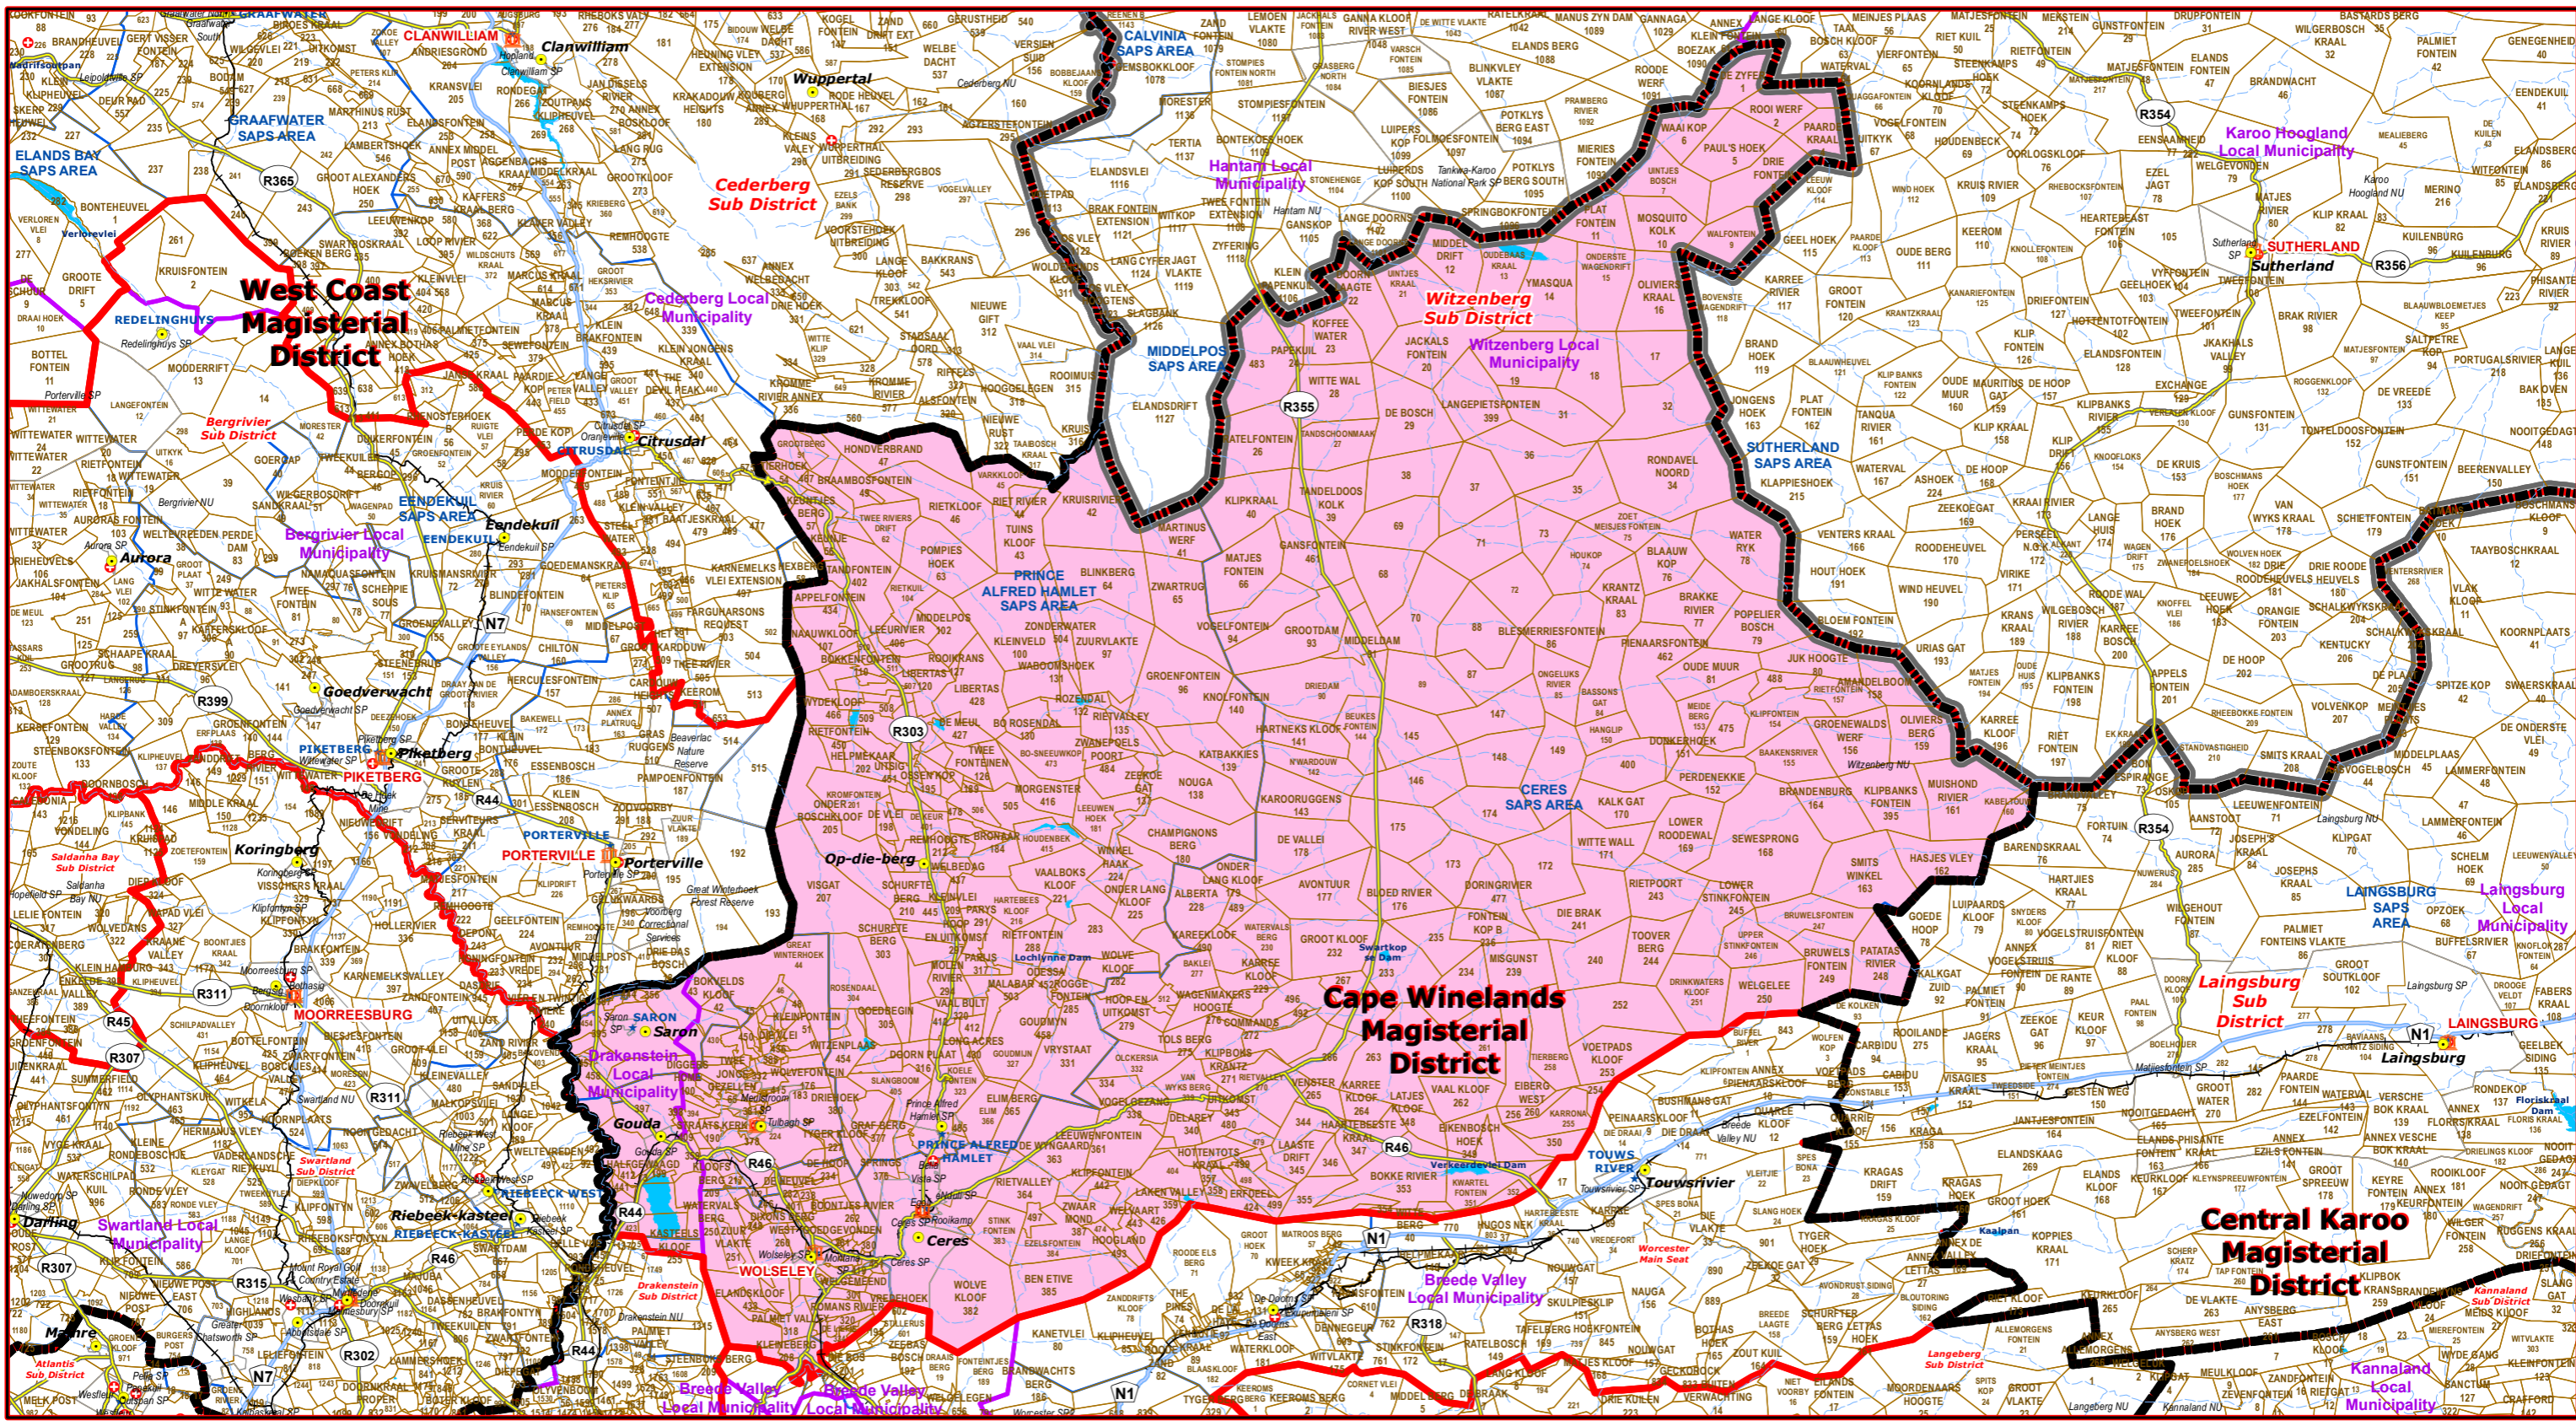

Witzenberg Sub District of Cape Winelands Magisterial District

- Legend**
- Main Town
 - Main Courts
 - ★ Place of Sitting
 - ★ Police Stations & Facilities
 - ▲ Schools
 - Health Facilities
 - Rivers
 - National Roads
 - Main Roads
 - Railways
 - Provinces
 - Local Municipality
 - Proposed Magisterial District
 - Proposed Seat / Sub District
 - Traditional Councils
 - Dams

Proposed Main Seat / Sub District within the Proposed Magisterial District

DATA SUPPLIED BY:

- Statistics South Africa
- Department of Water Affairs & Forestry
- Department of Provincial & Local Government
- Department of Health
- Department of Safety & Security
- Department of Education
- Department of Transport