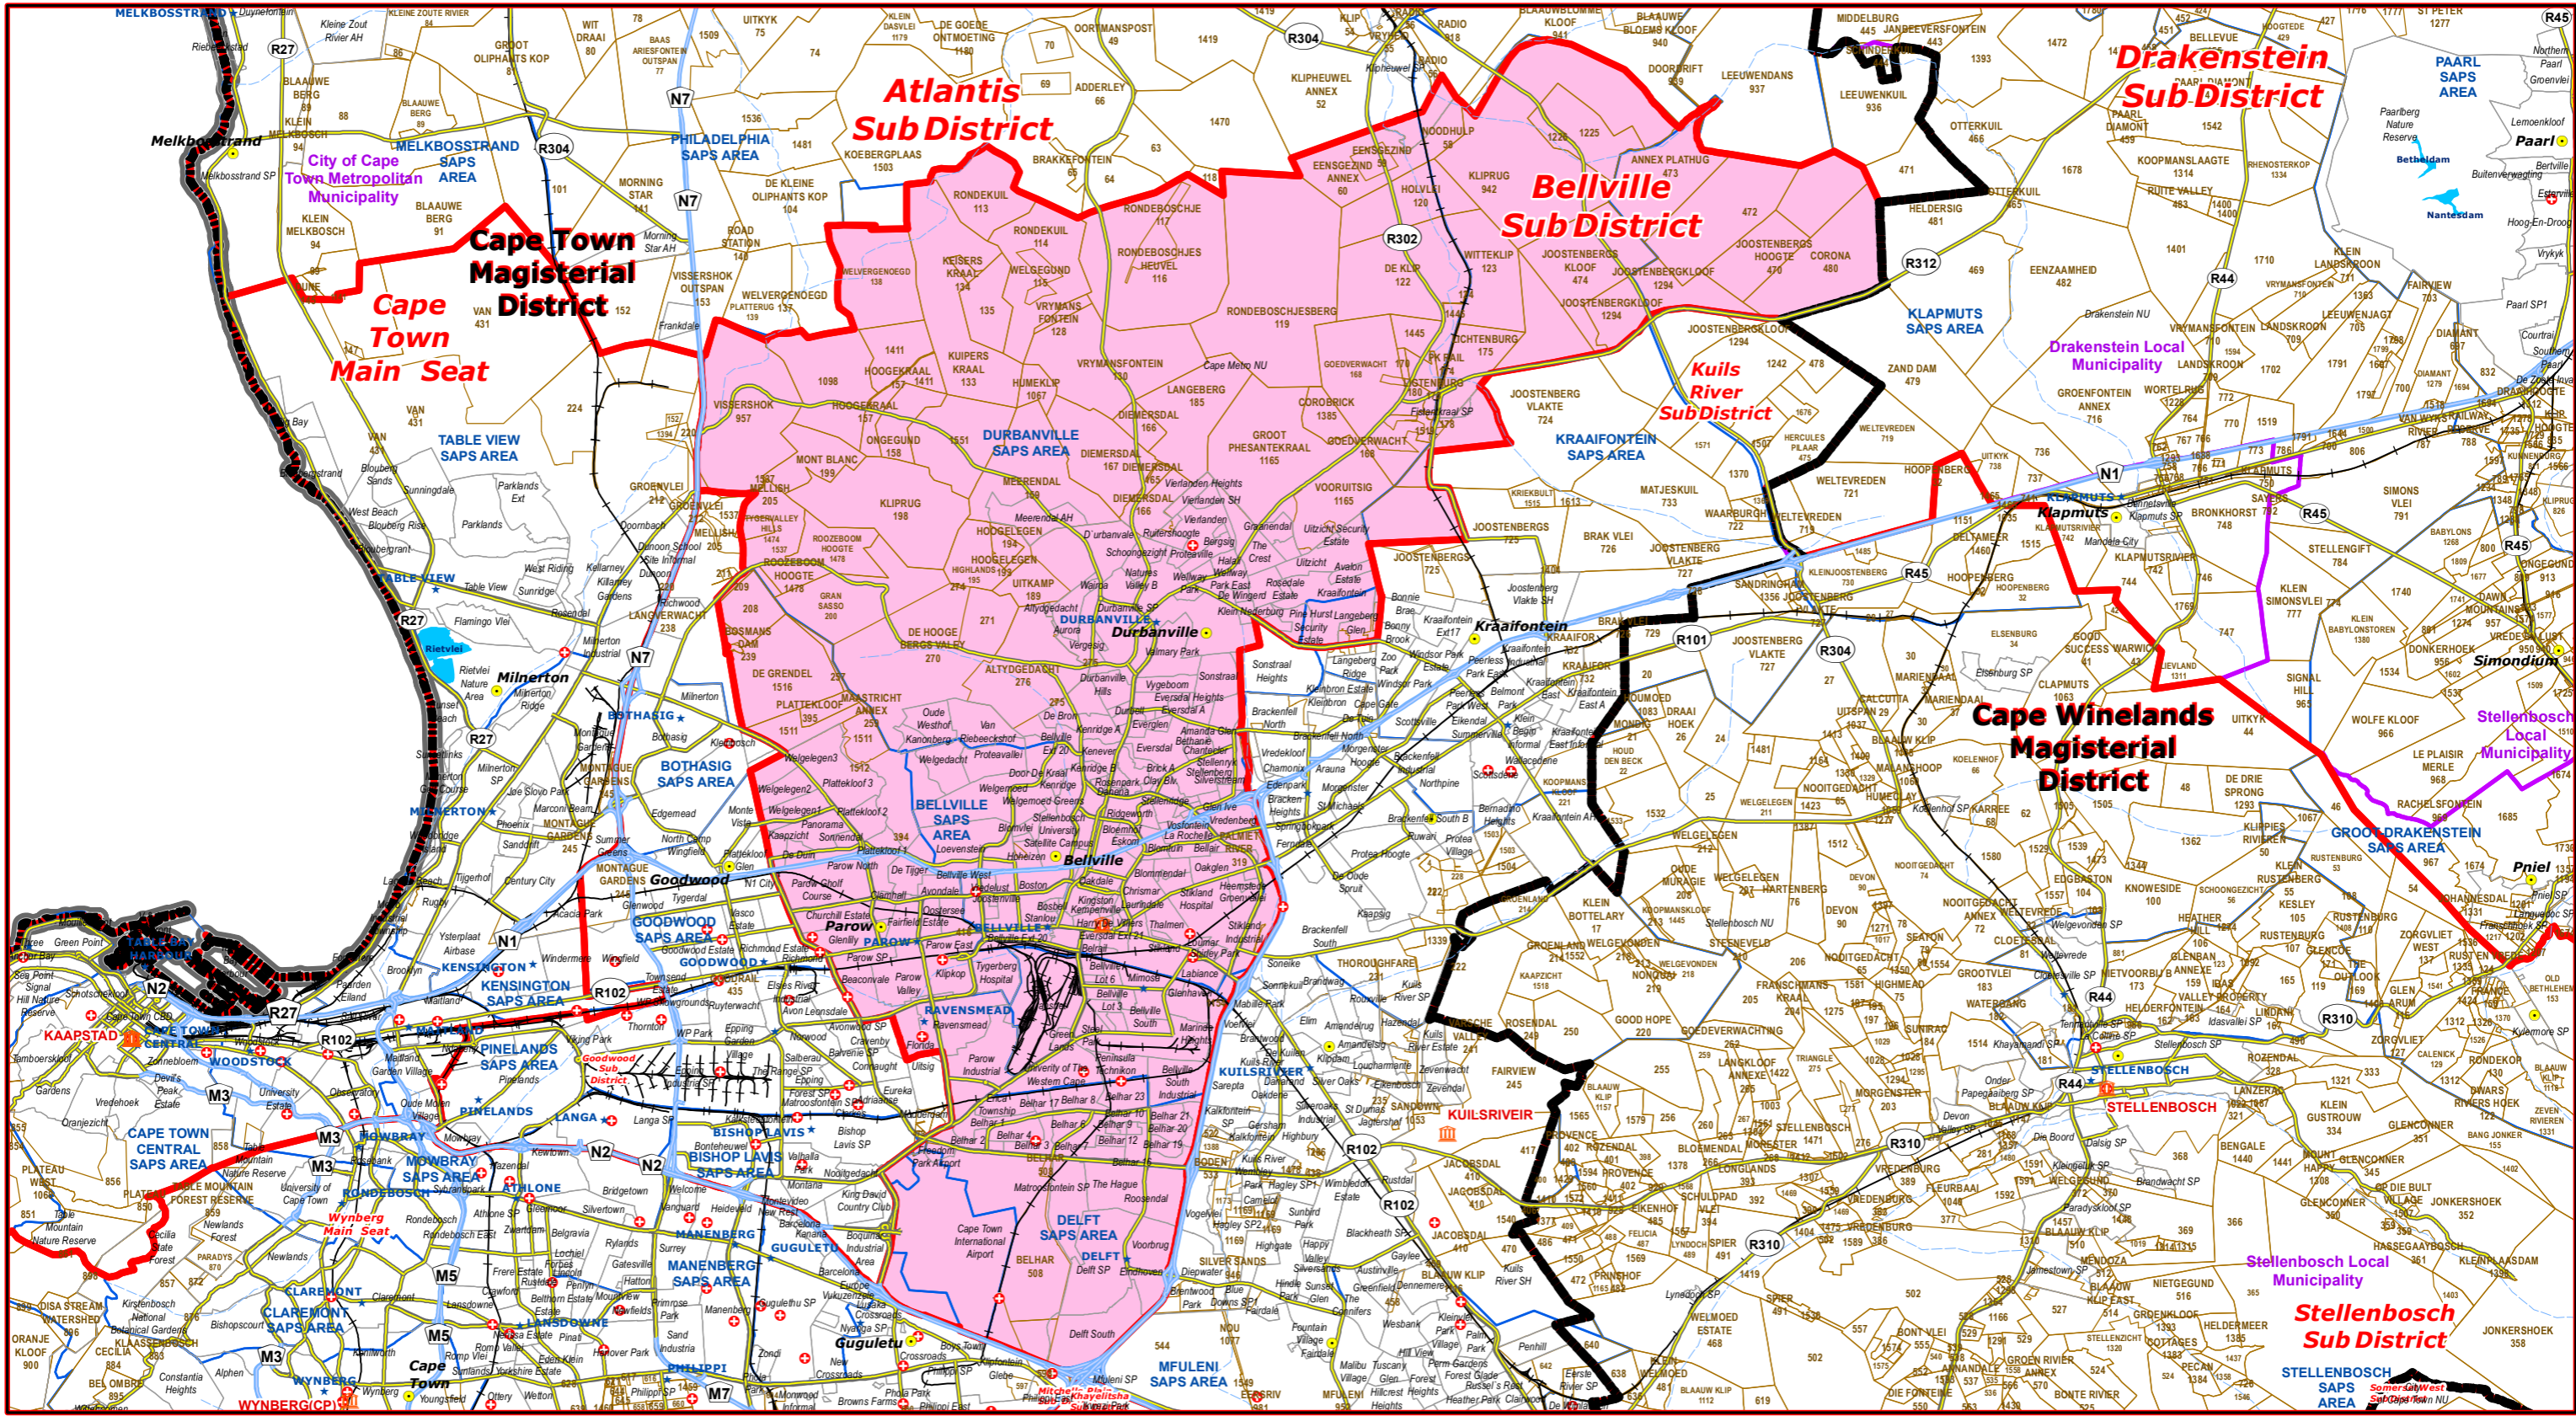

# Bellville Sub District of Cape Town Magisterial District

- Legend**
- Main Town
  - Main Courts
  - ★ Place of Sitting
  - ★ Police Stations & Facilities
  - ★ Schools
  - Health Facilities
  - Rivers
  - National Roads
  - Main Roads
  - Railways
  - Provinces
  - Local Municipality
  - Proposed Magisterial District
  - Proposed Seat / Sub District
  - Traditional Councils
  - Dams

## Proposed Main Seat / Sub District within the Proposed Magisterial District

DATA SUPPLIED BY:

- Statistics South Africa
- Department of Water Affairs & Forestry
- Department of Provincial & Local Government
- Department of Health
- Department of Safety & Security
- Department of Education
- Department of Transport