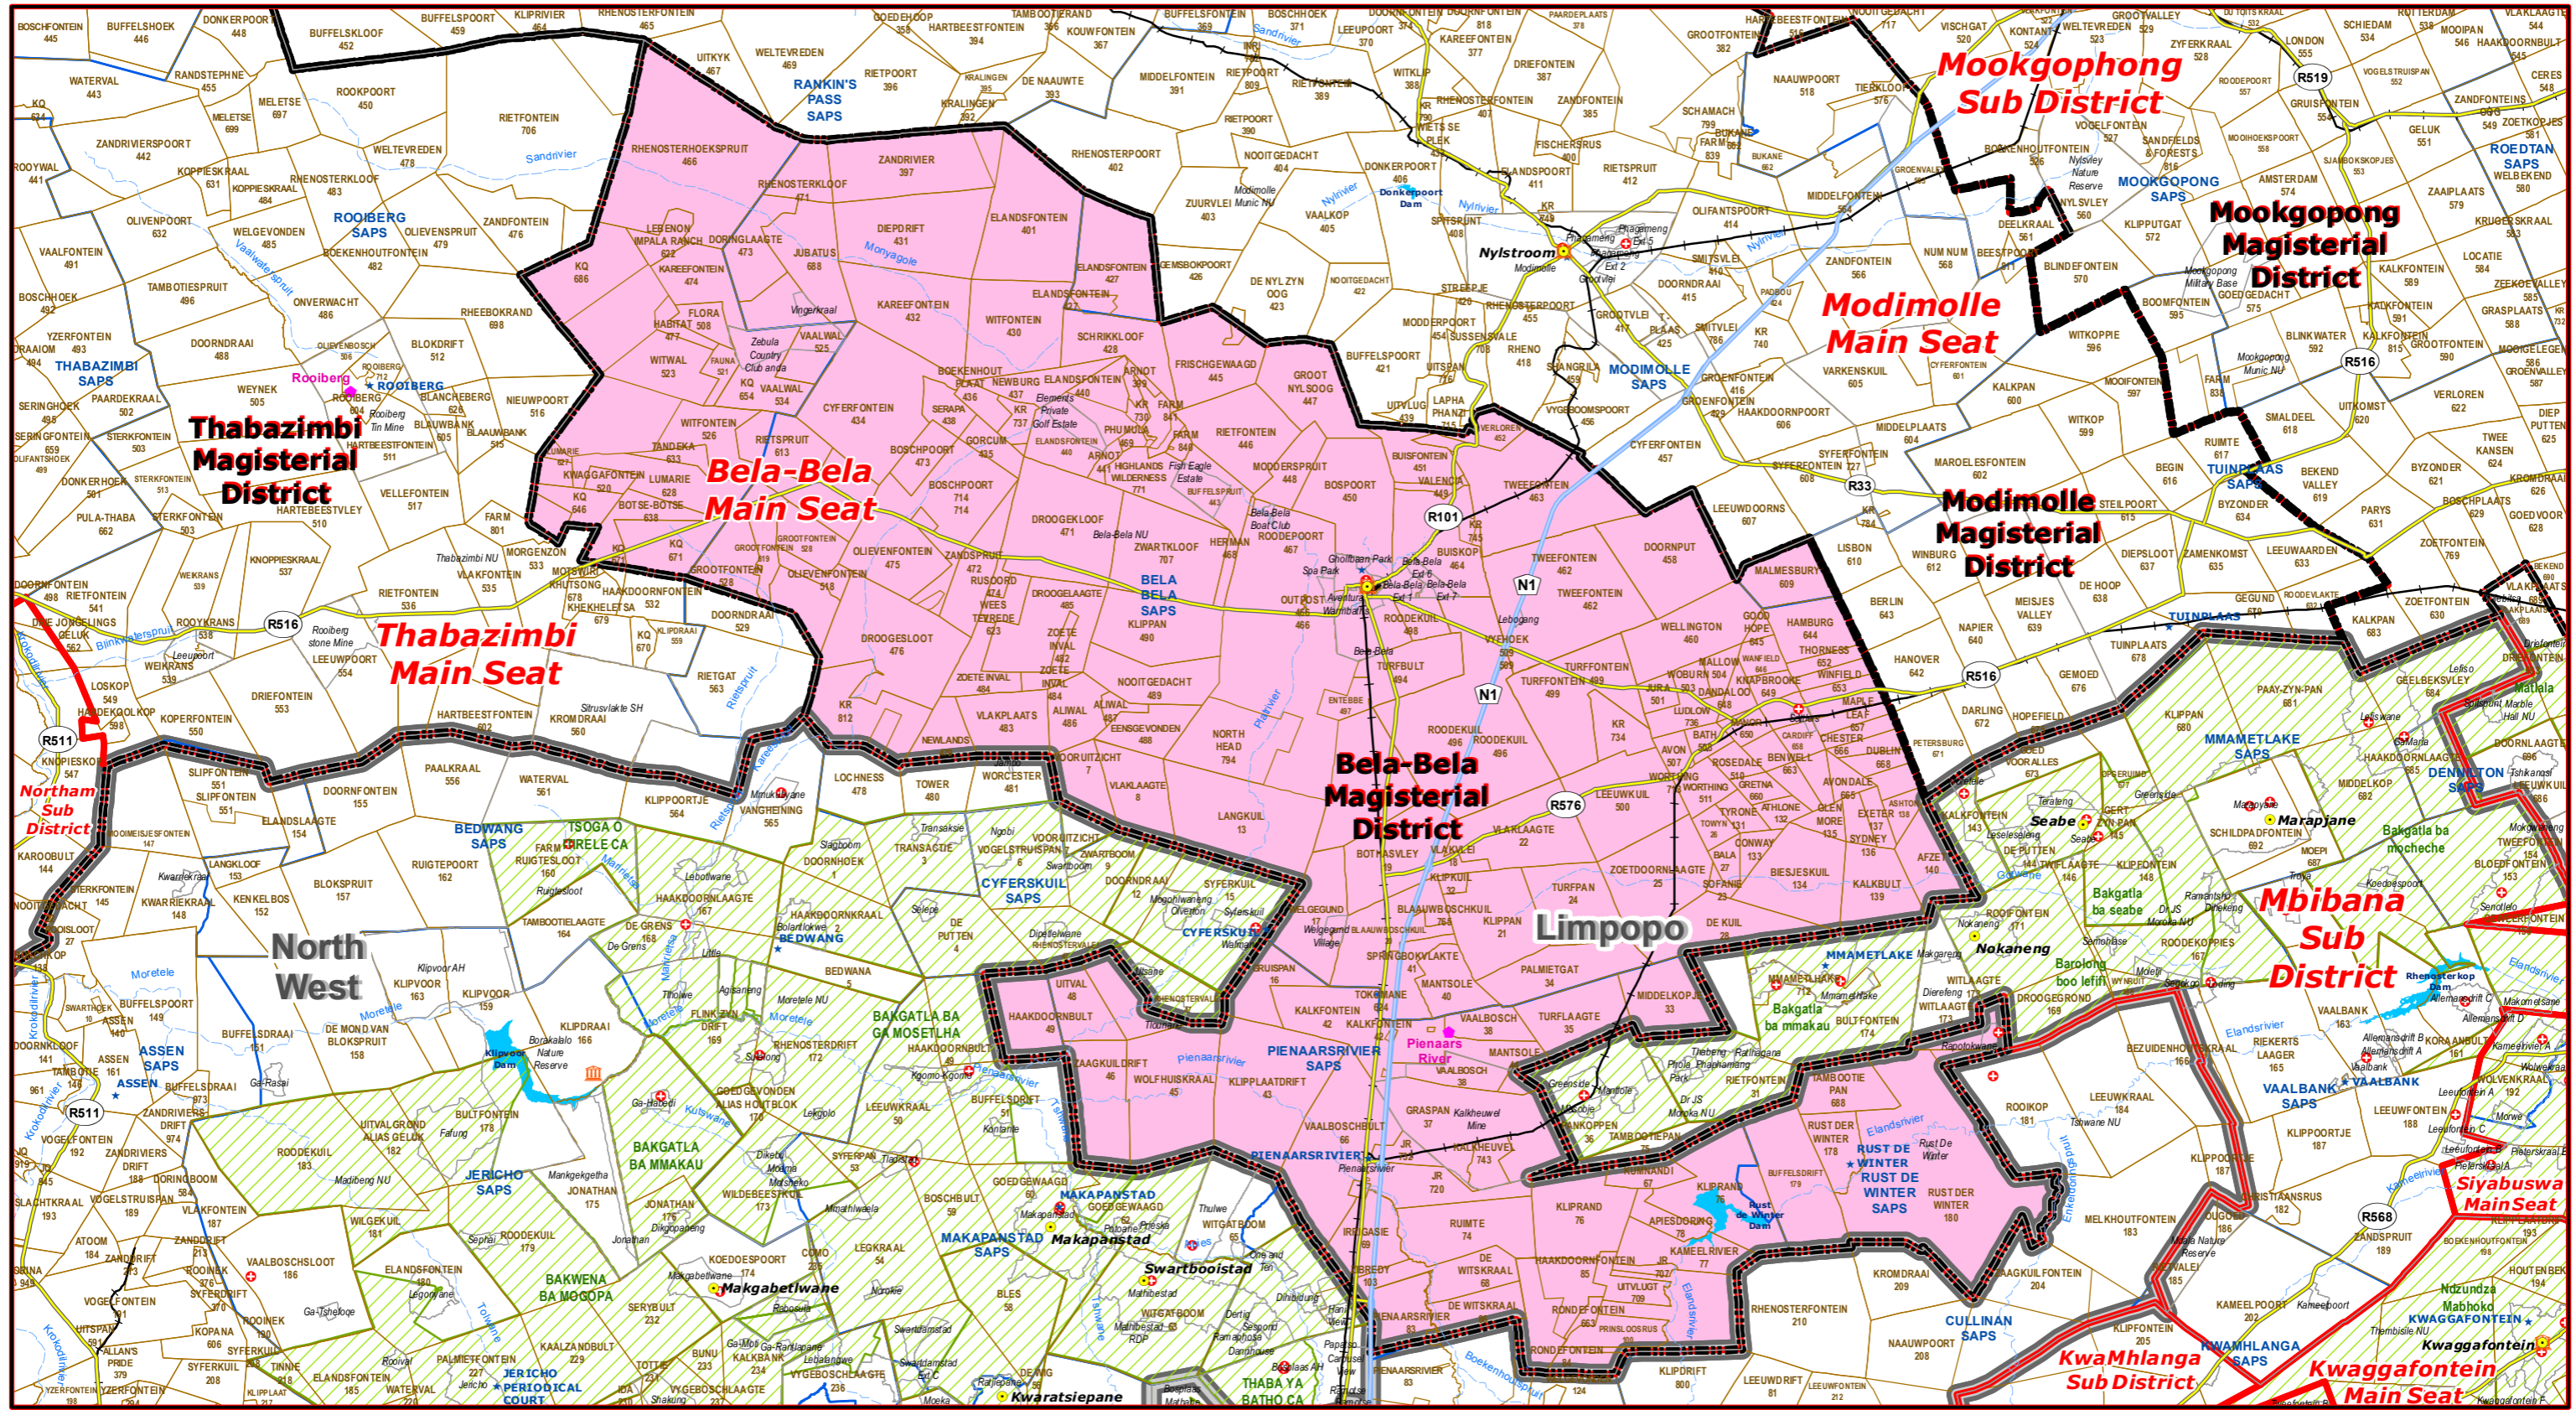

# Bela-Bela Main Seat of Bela-Bela Magisterial District

## Legend

- Main Town
- Rivers
- Provinces
- Main Courts
- National Roads
- Proposed Magisterial District
- Place of Sitting
- Main Roads
- Proposed Seat / Sub District
- ★ Police Stations & Facilities
- Railways
- Traditional Councils
- ▲ Schools
- Dams
- Health Facilities

## Proposed Main Seat / Sub District within the Proposed Magisterial District

DATA SUPPLIED BY:

- Statistics South Africa
- Department of Water Affairs & Forestry
- Department of Provincial & Local Government
- Department of Health
- Department of Safety & Security
- Department of Education
- Department of Transport