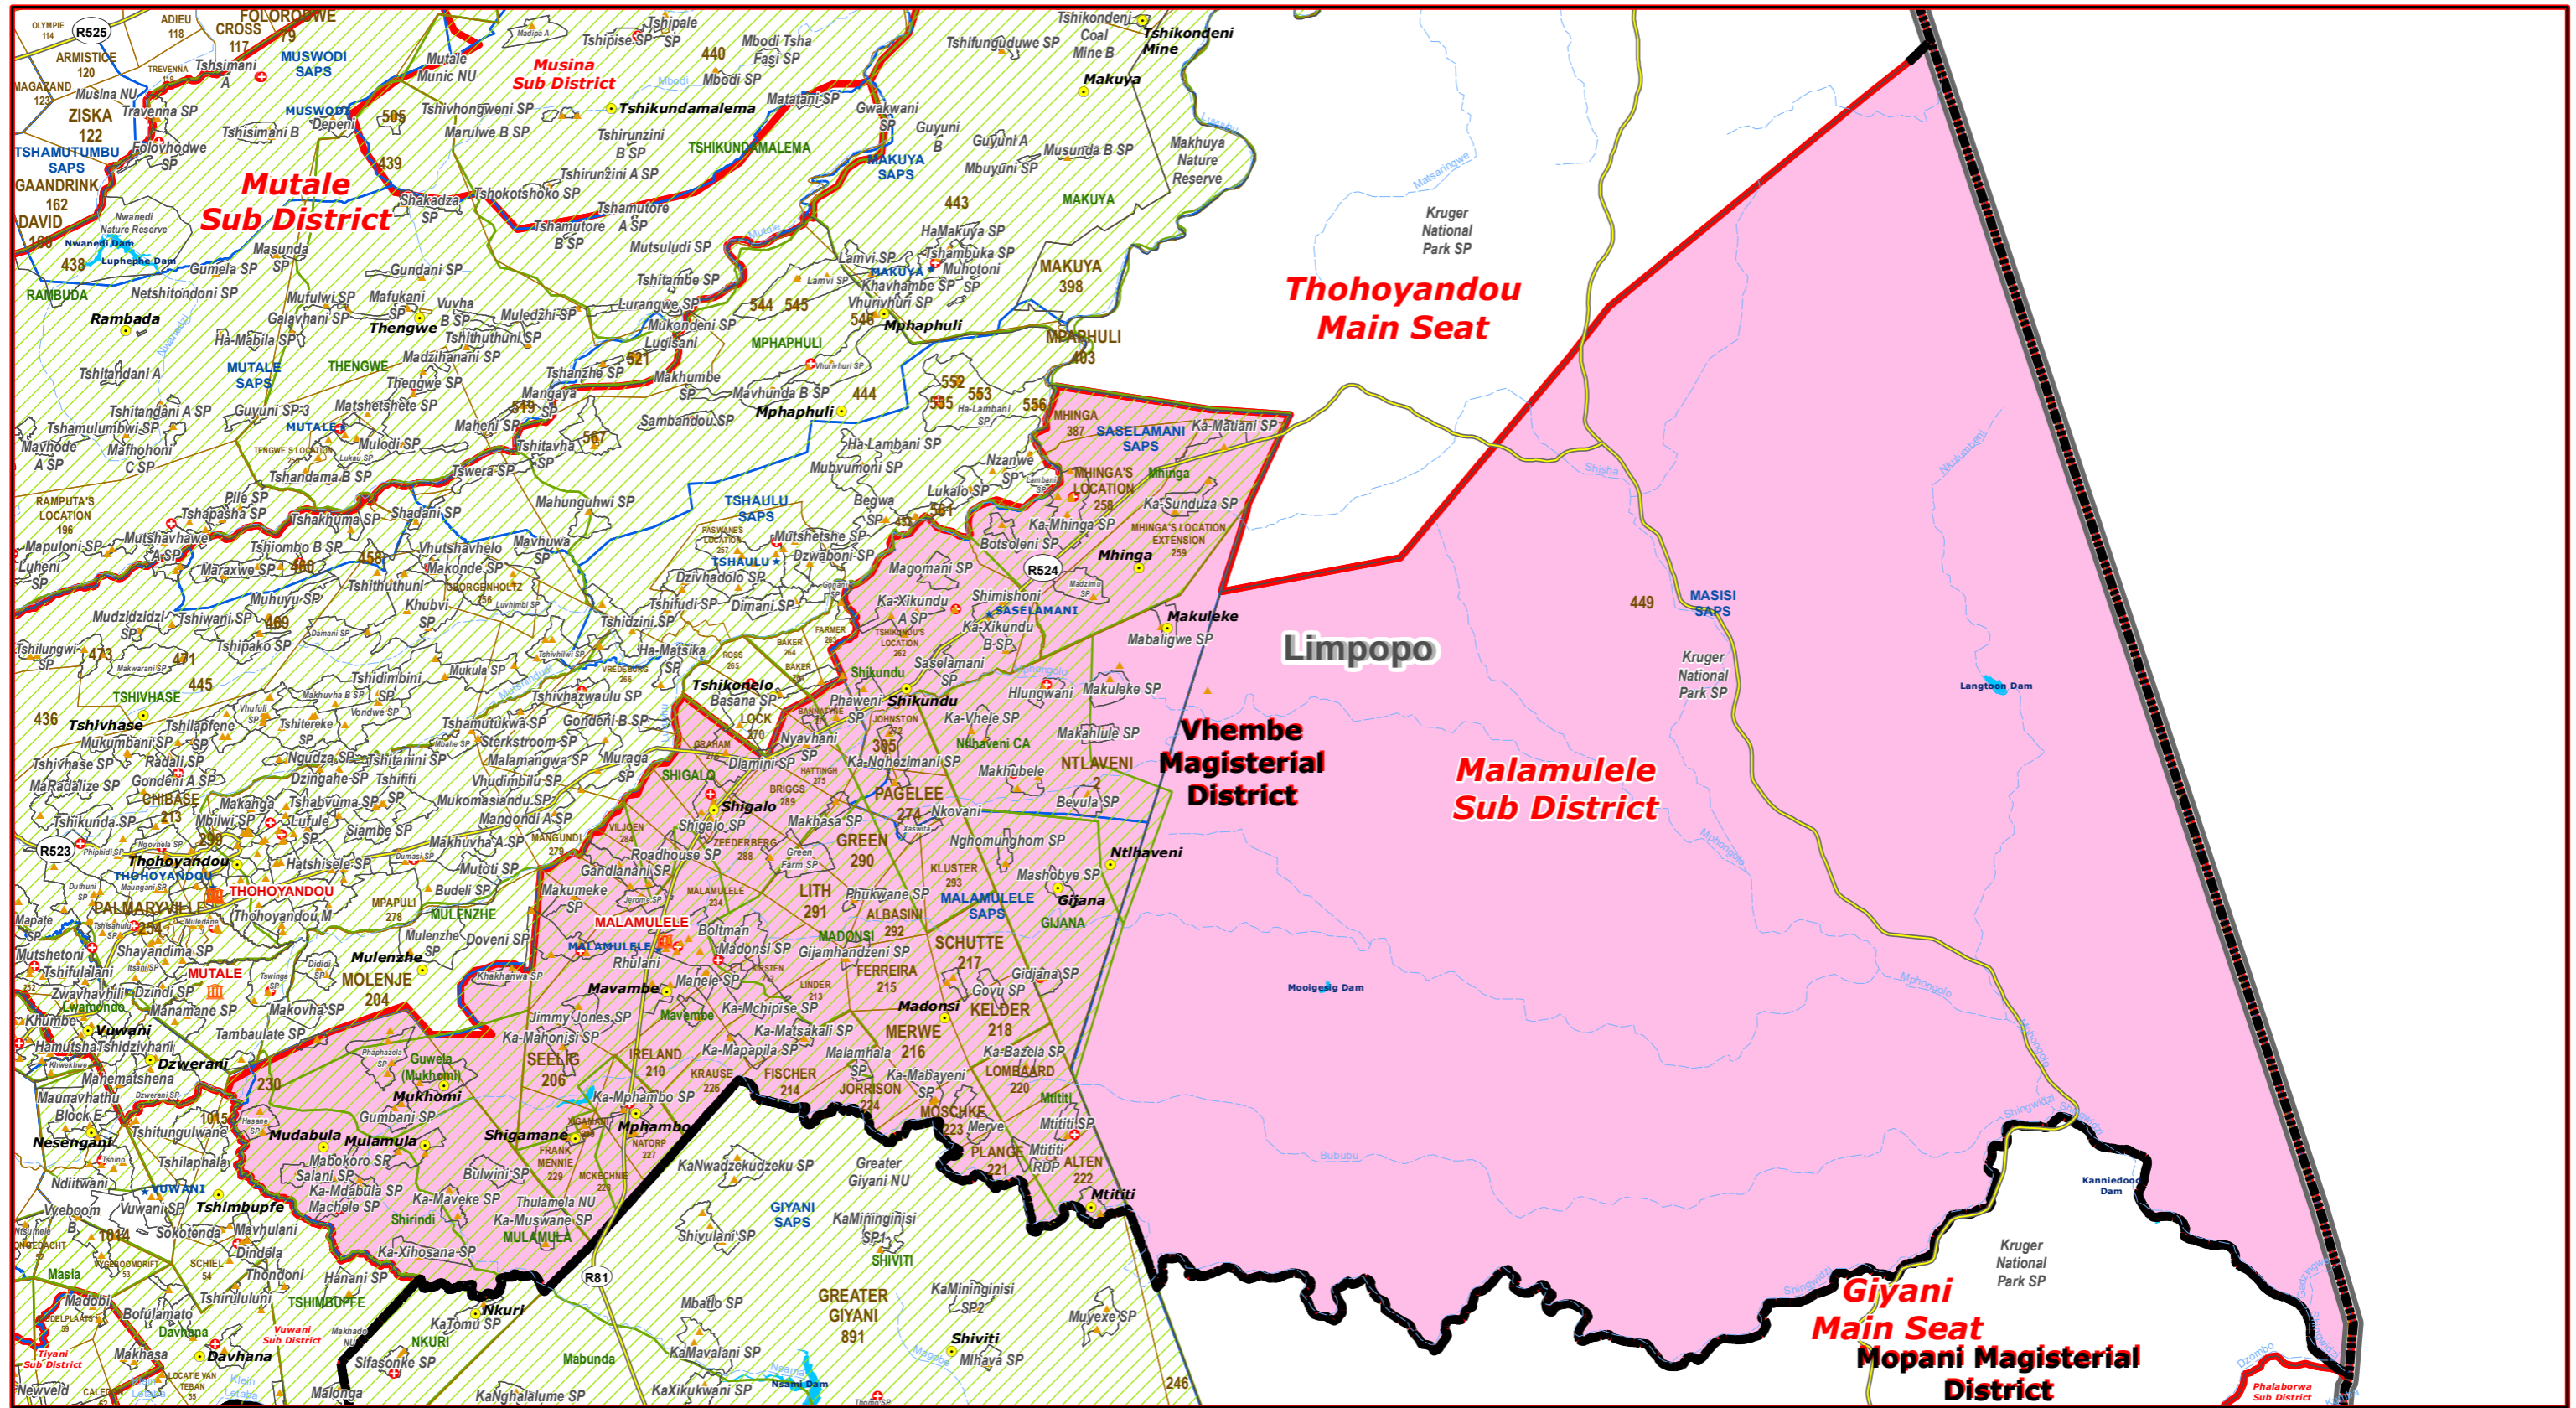

Malamulele Sub District of Vhembe Magisterial District

- Le**
- Main Town
 - Main Courts
 - ★ Place of Sitting
 - ★ Police Stations & Facilities
 - ★ Schools
 - Health Facilities
 - Rivers
 - National Roads
 - Main Roads
 - Railways
 - Provinces
 - Proposed Magisterial District
 - Proposed Seat / Sub District
 - Traditional Councils
 - Dams

Proposed Main Seat / Sub District within the Proposed Magisterial District

DATA SUPPLIED BY:

- Statistics South Africa
- Department of Water Affairs & Forestry
- Department of Provincial & Local Government
- Department of Health
- Department of Safety & Security
- Department of Education
- Department of Transport