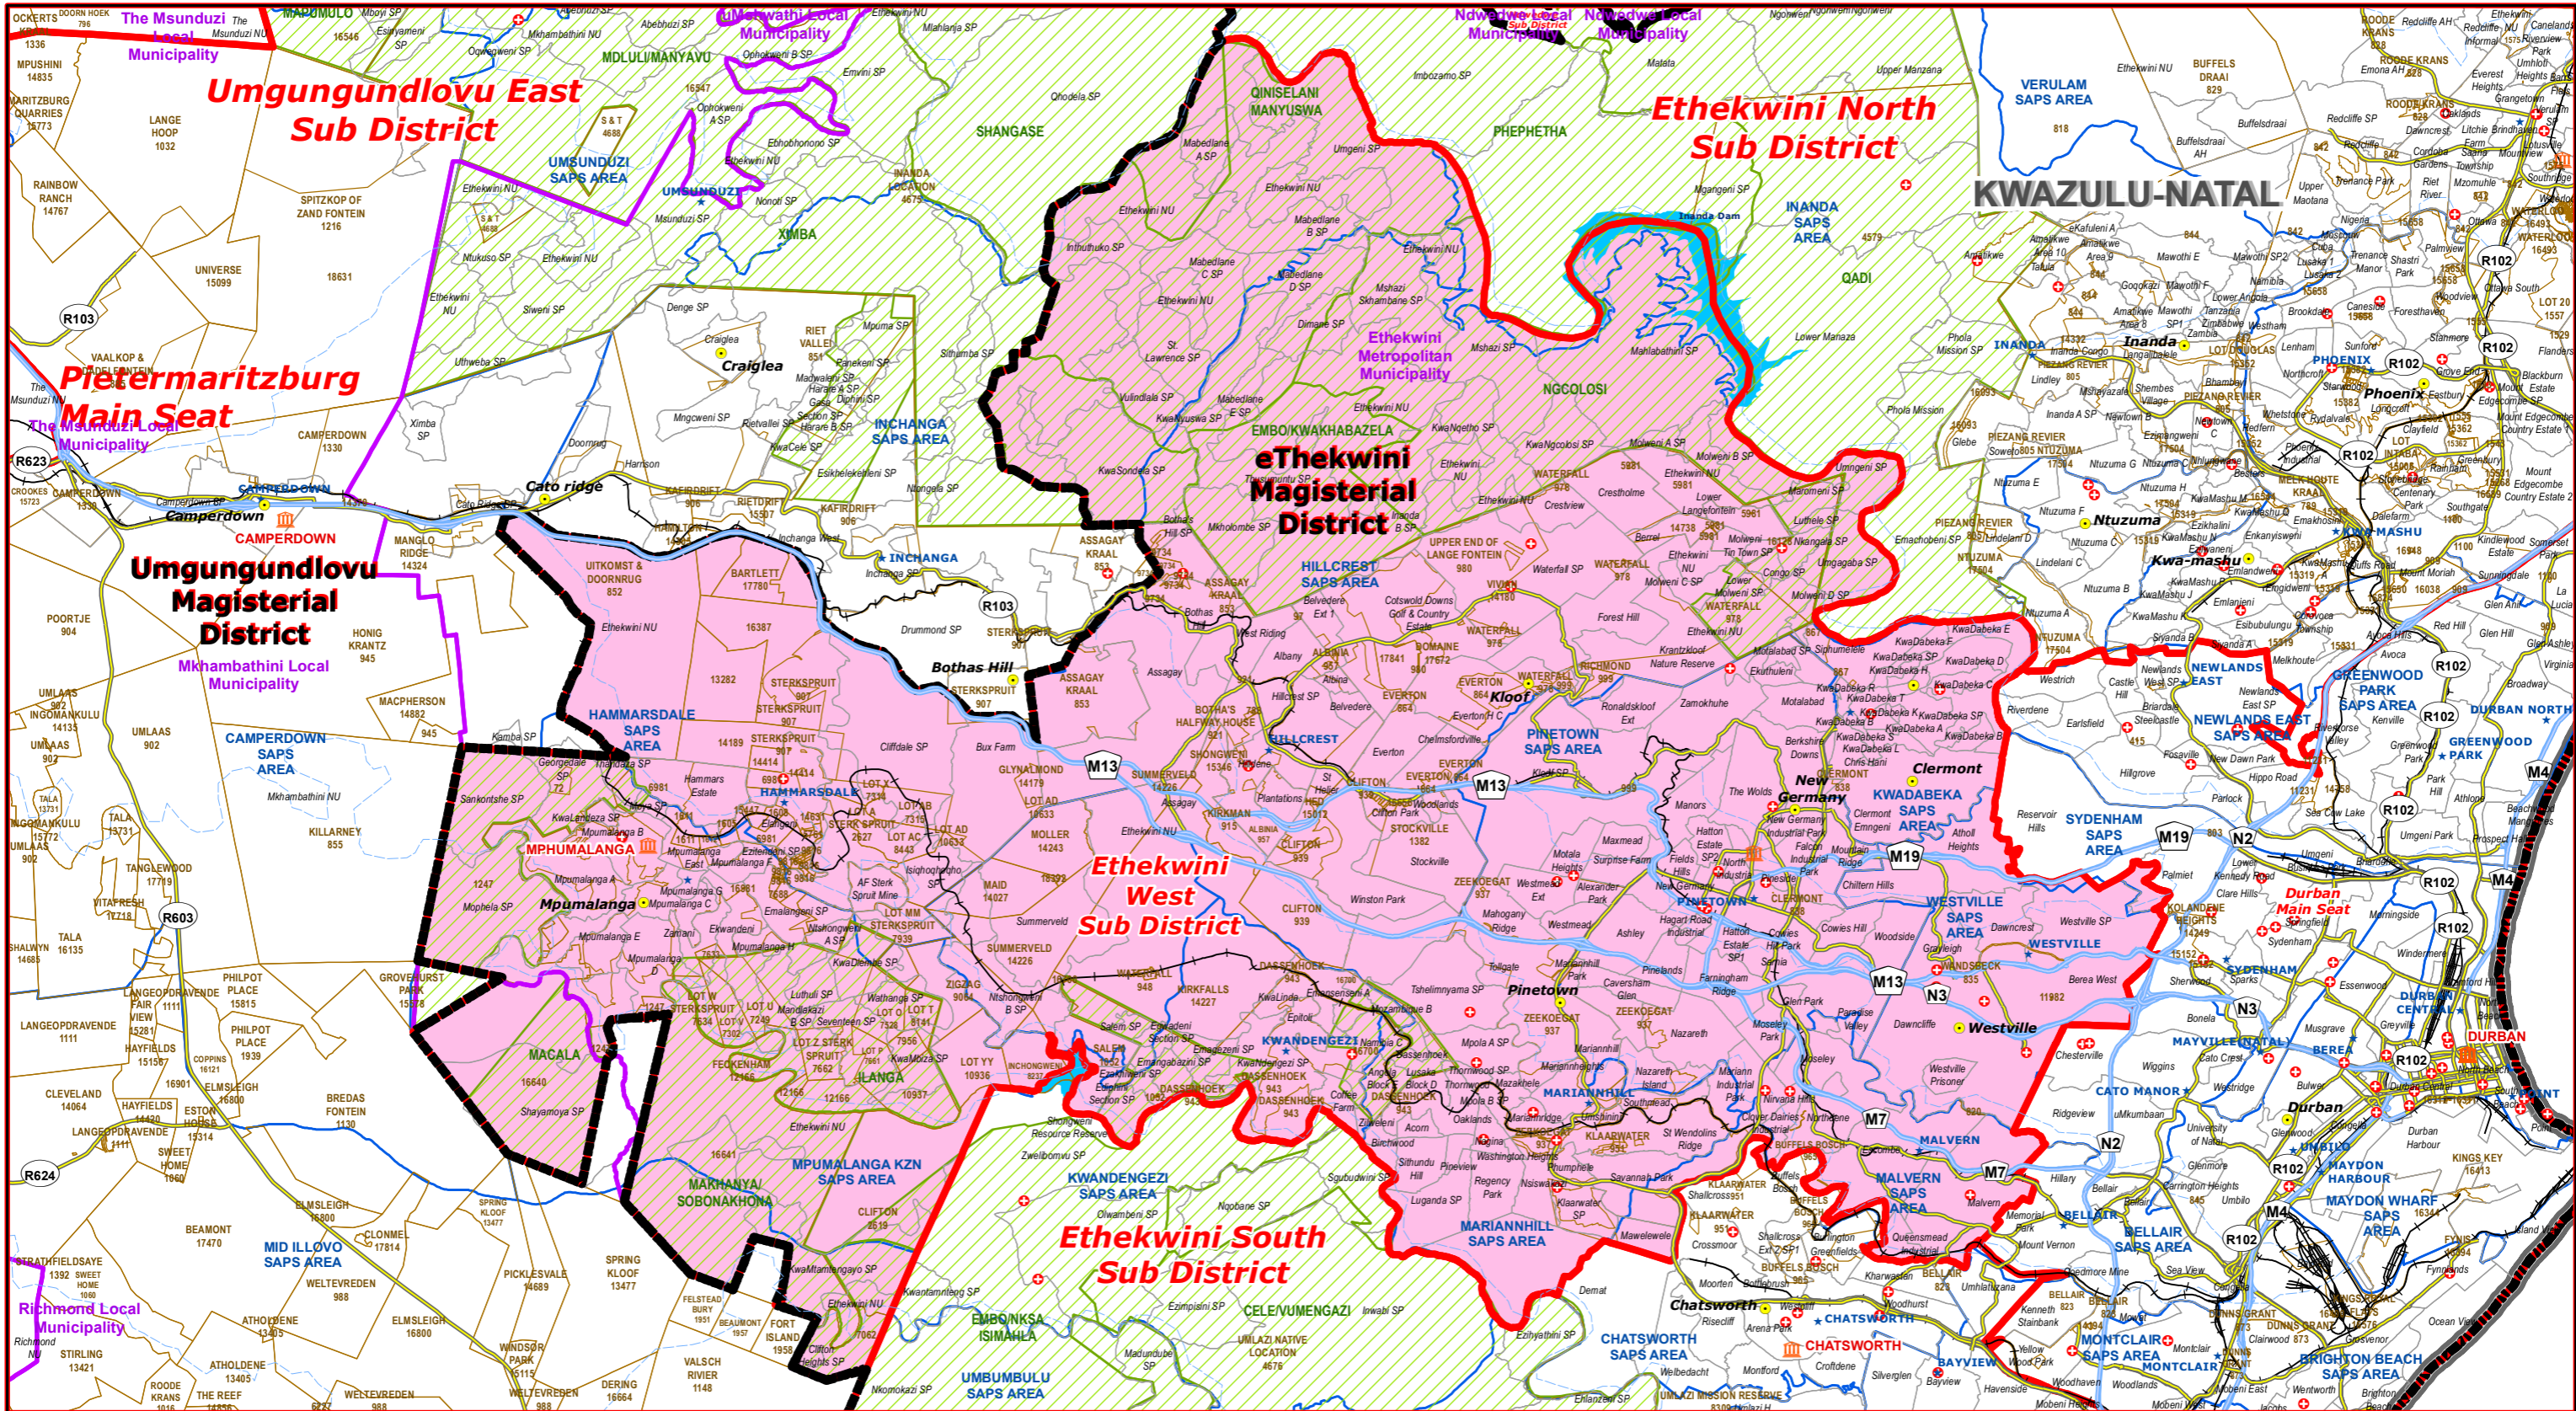

Ethekwini West Sub District of eThekweni Magisterial District

- Legend**
- Main Town
 - Main Courts
 - Place of Sitting
 - ★ Police Stations & Facilities
 - ▲ Schools
 - Health Facilities
 - Rivers
 - National Roads
 - Main Roads
 - Railways
 - Provinces
 - Local Municipality
 - Proposed Magisterial District
 - Proposed Seat / Sub District
 - Traditional Councils
 - Dams

Proposed Main Seat / Sub District within the Proposed Magisterial District

DATA SUPPLIED BY:

- Statistics South Africa
- Department of Water Affairs & Forestry
- Department of Provincial & Local Government
- Department of Health
- Department of Safety & Security
- Department of Education
- Department of Transport