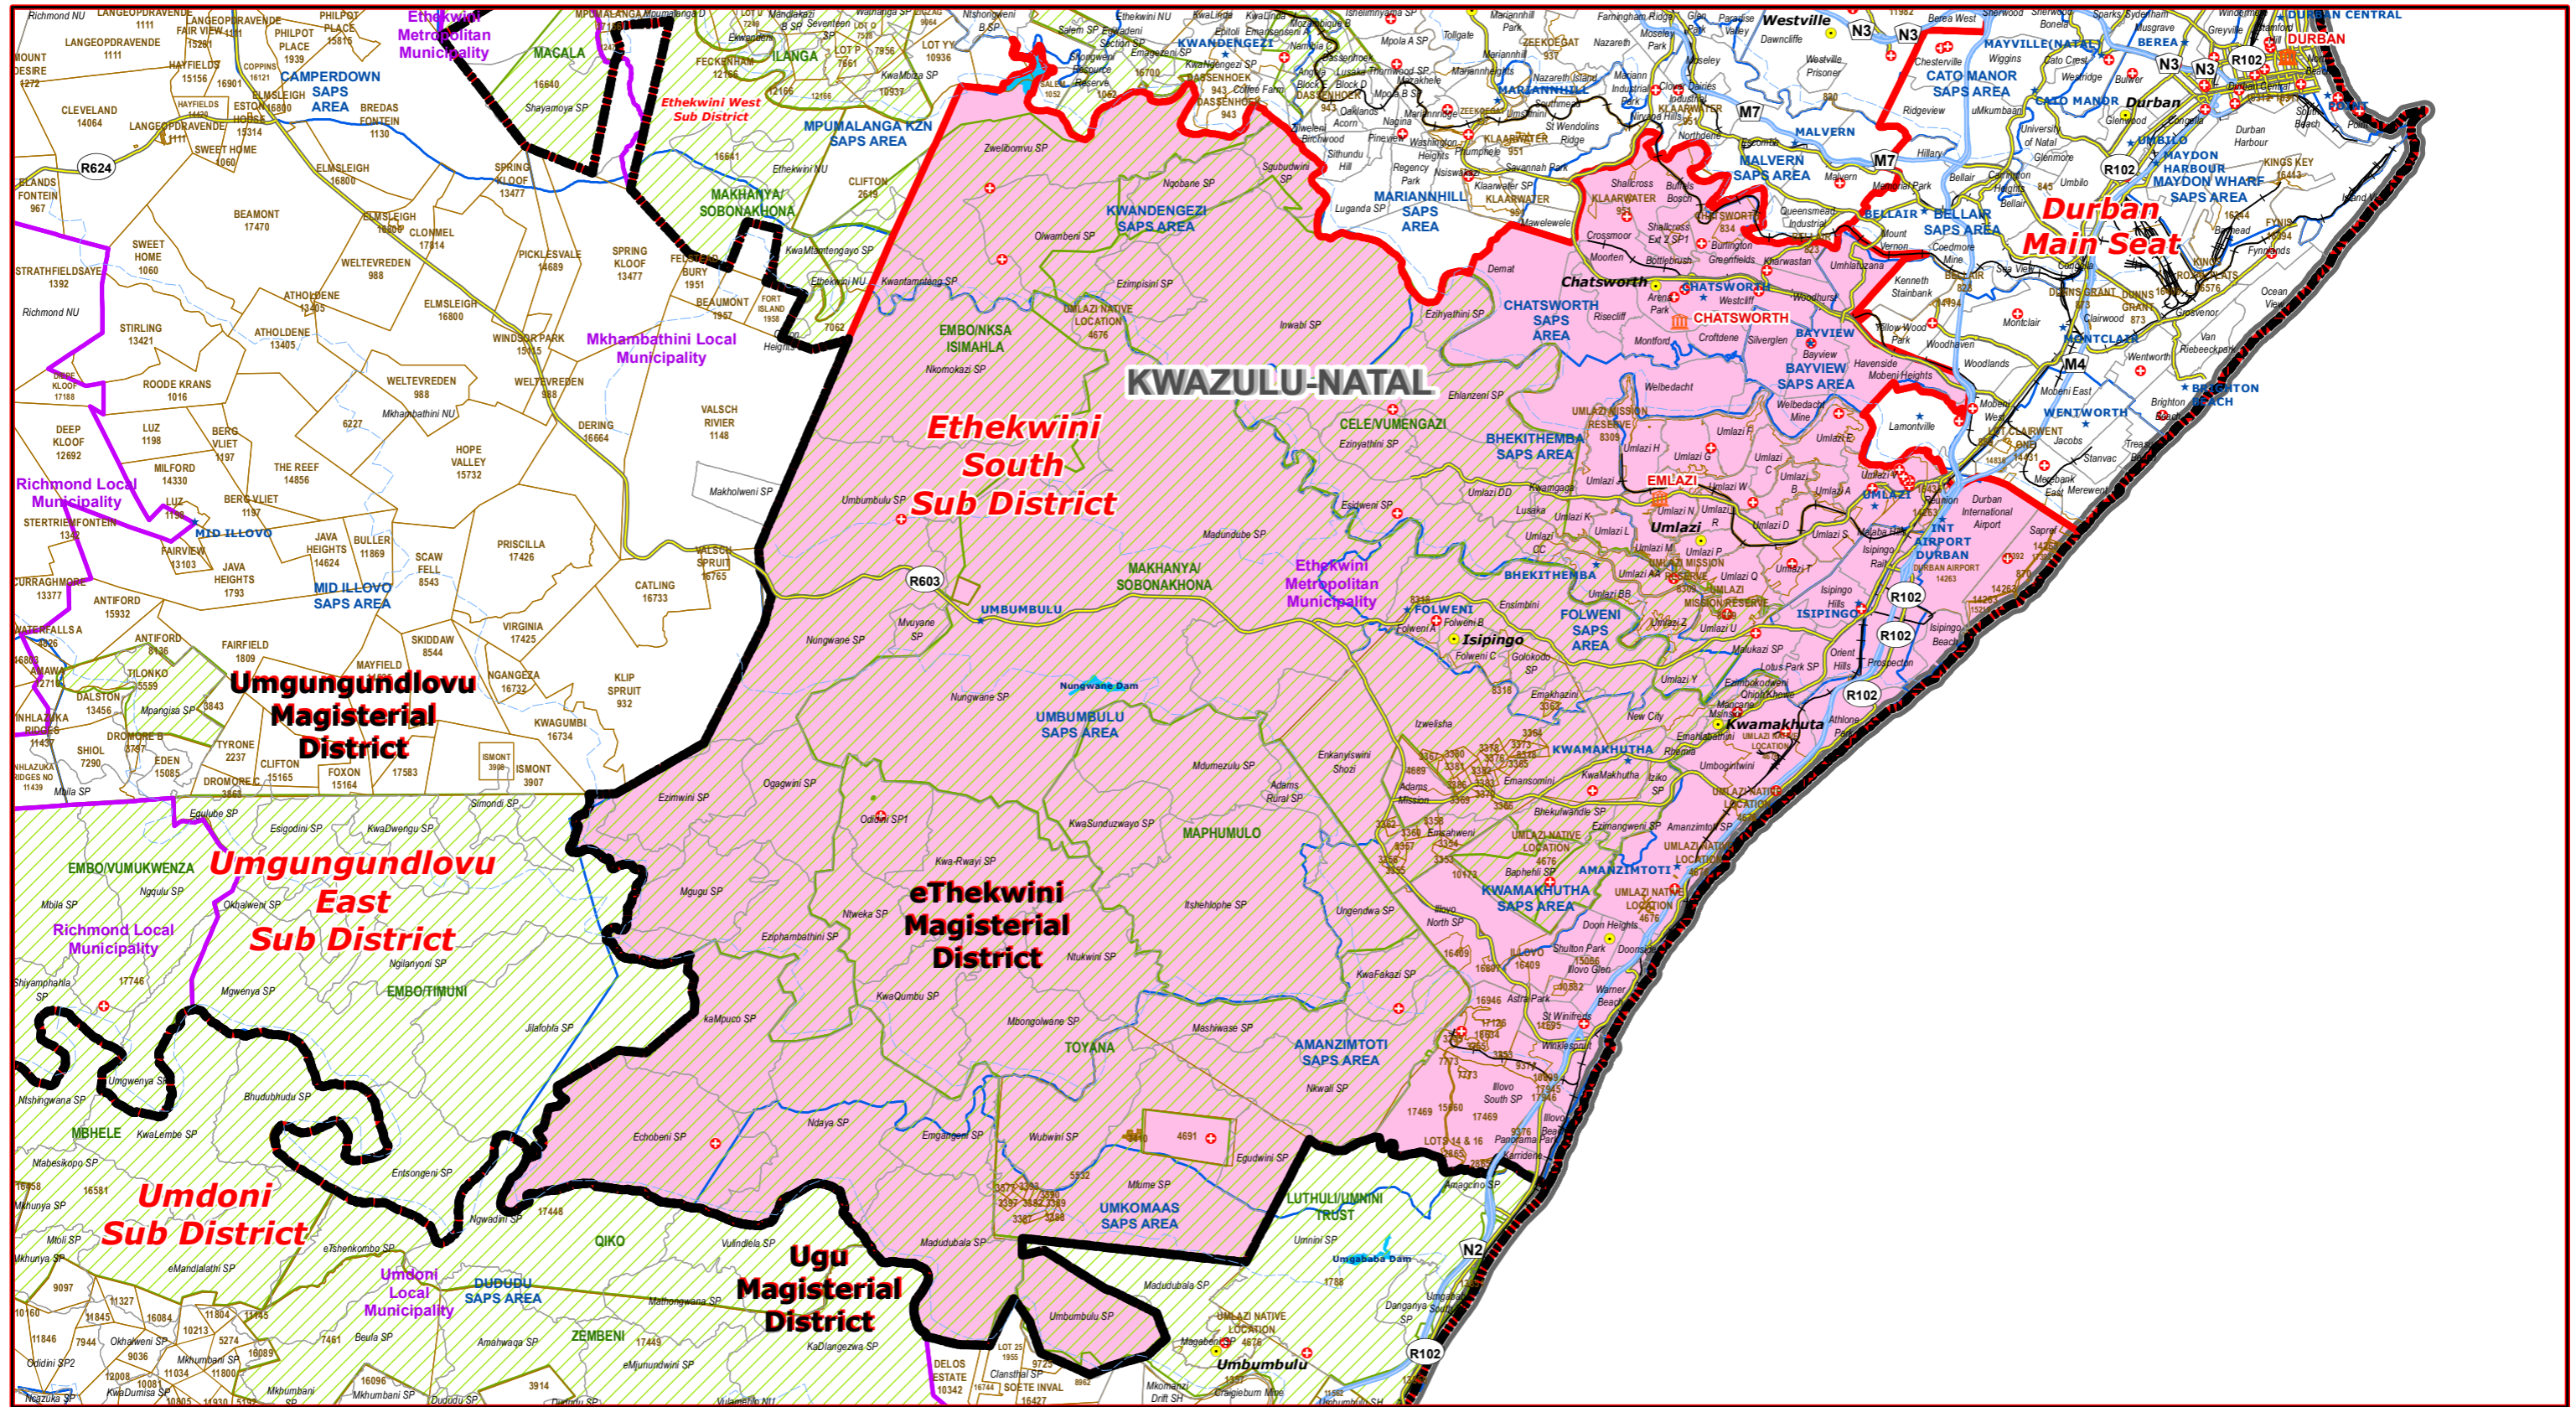

Ethekwini South Sub District of eThekwini Magisterial District

Legend

- Main Town
- Main Courts
- Place of Sitting
- ★ Police Stations & Facilities
- ▲ Schools
- Health Facilities
- Rivers
- National Roads
- Main Roads
- Railways
- Provinces
- Local Municipality
- Proposed Magisterial District
- Proposed Seat / Sub District
- Traditional Councils
- Dams

Proposed Main Seat / Sub District within the Proposed Magisterial District

DATA SUPPLIED BY:

- Statistics South Africa
- Department of Water Affairs & Forestry
- Department of Provincial & Local Government
- Department of Health
- Department of Safety & Security
- Department of Education
- Department of Transport