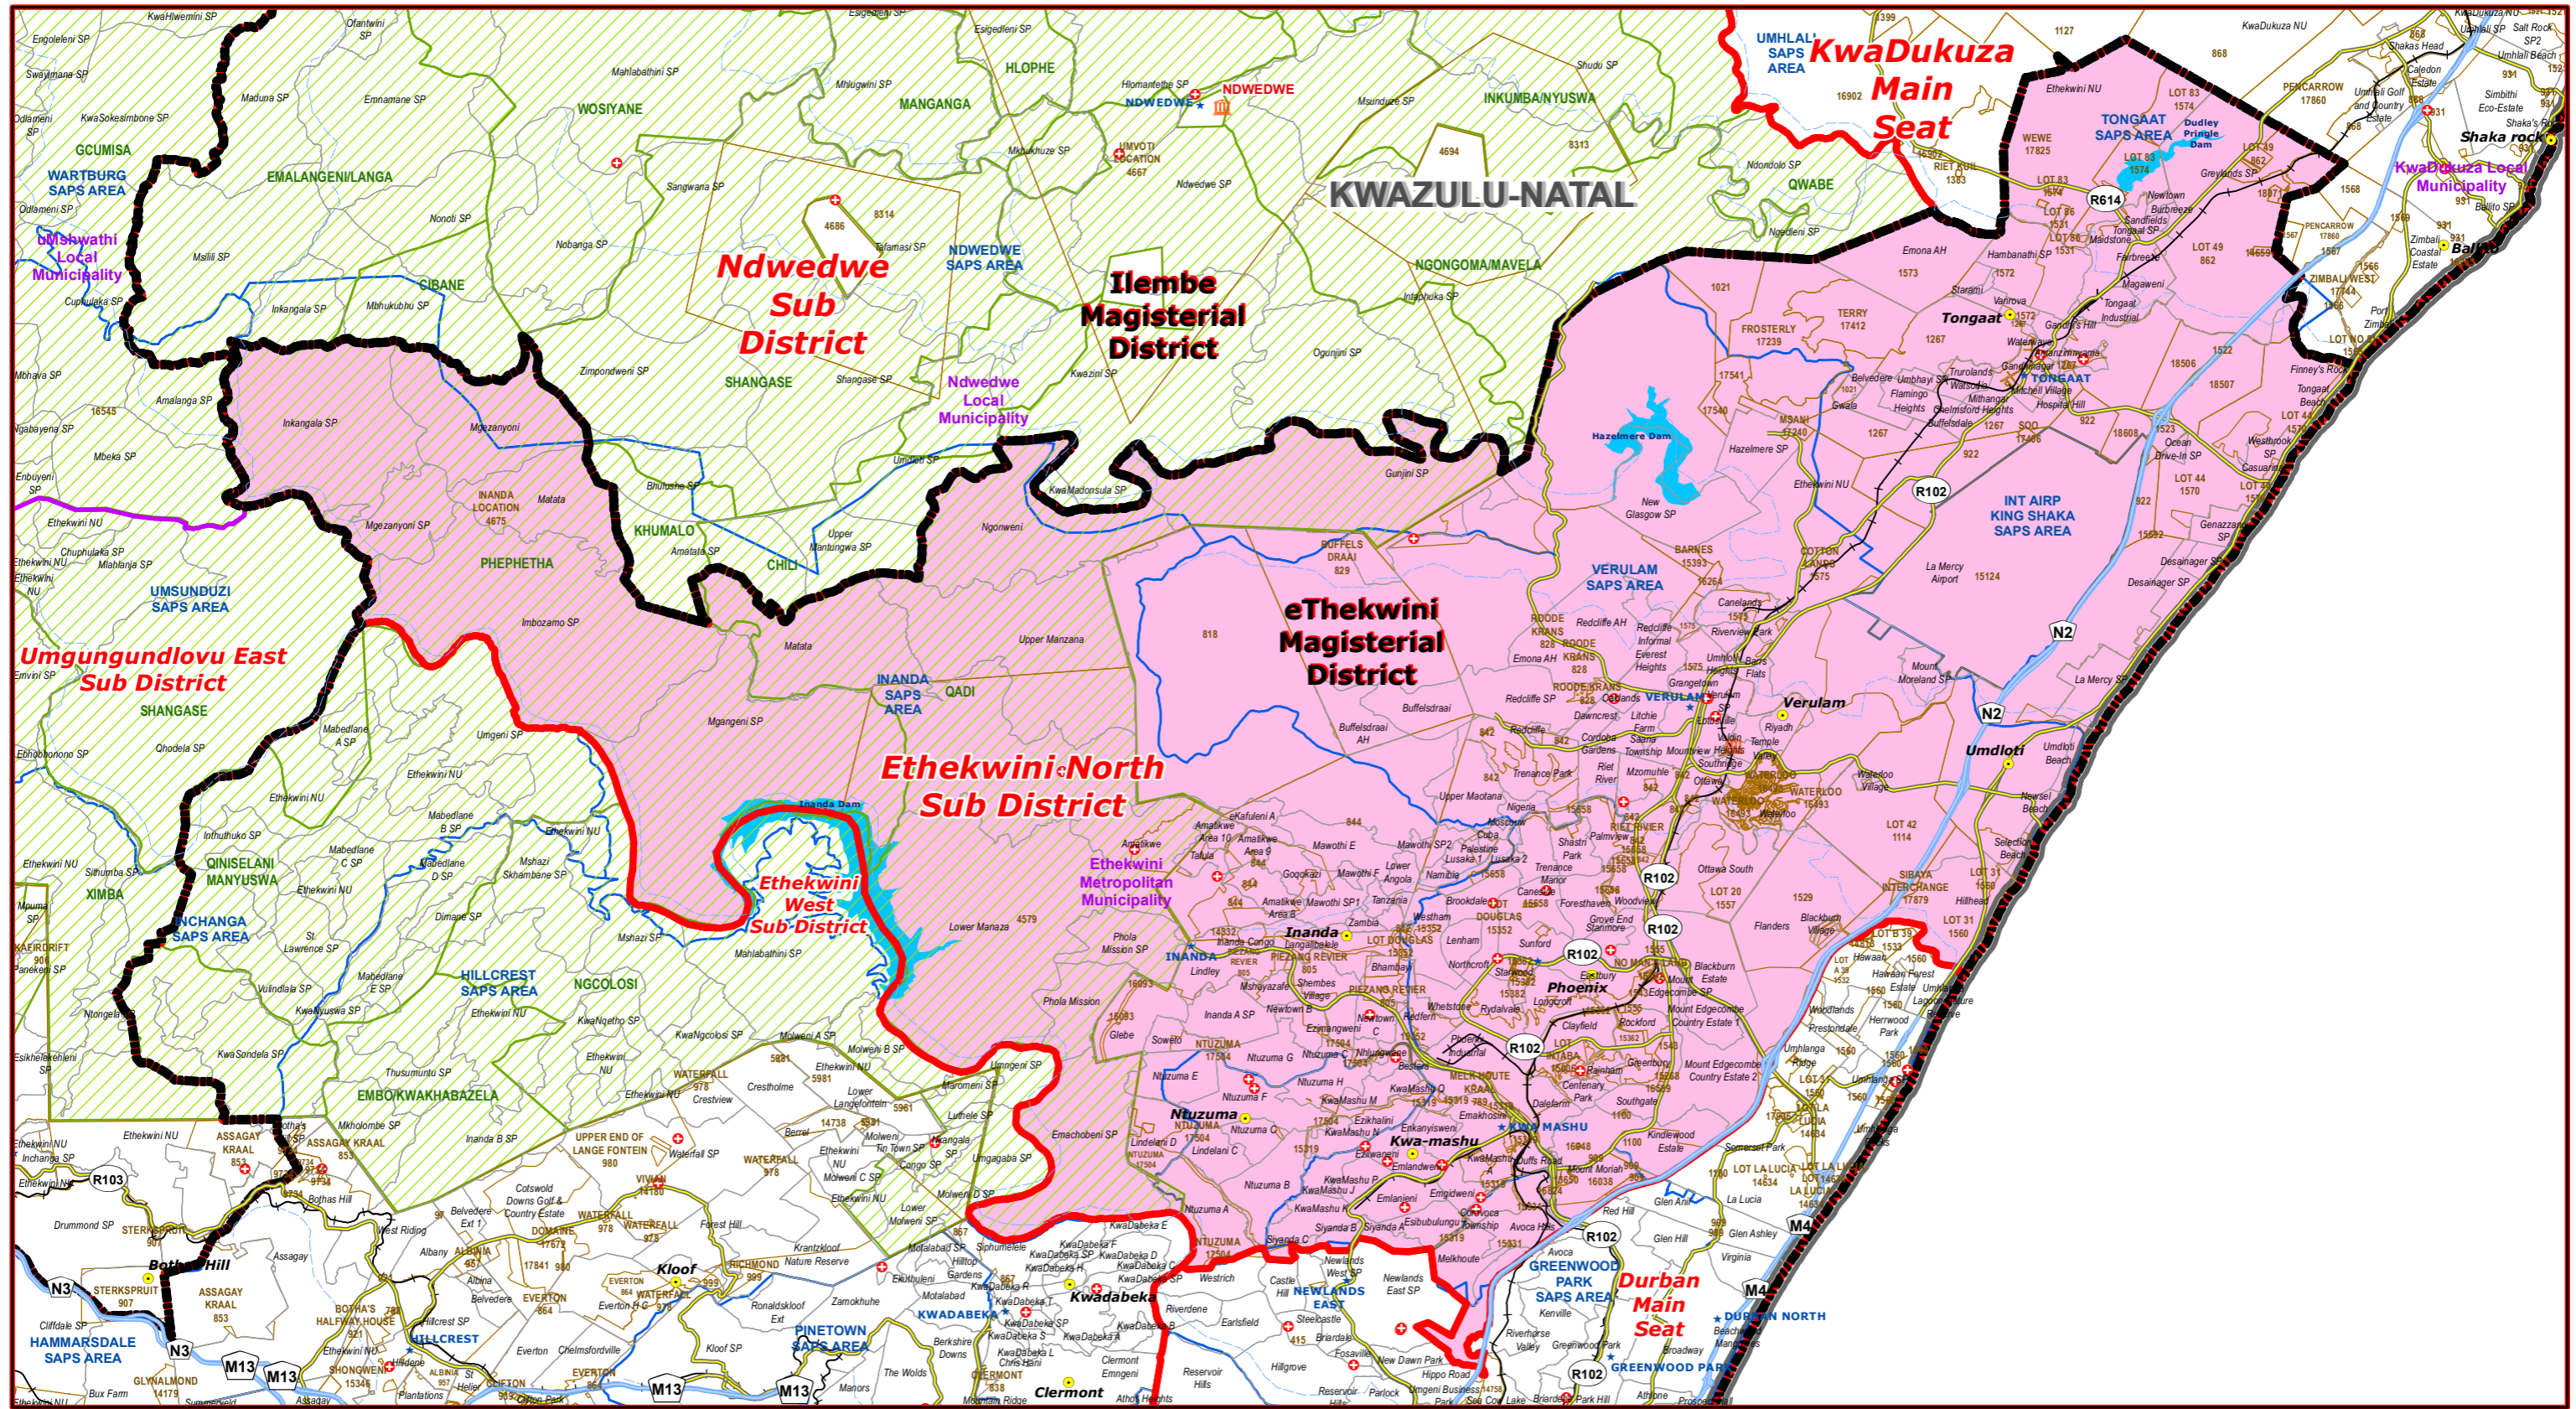

Ethekwini North Sub District of eThekweni Magisterial District

- Le**
- Main Town
 - Main Courts
 - ★ Place of Sitting
 - ★ Police Stations & Facilities
 - ★ Schools
 - Health Facilities
 - Rivers
 - National Roads
 - Main Roads
 - Railways
 - Provinces
 - Local Municipality
 - Proposed Magisterial District
 - Proposed Seat / Sub District
 - Traditional Councils
 - Dams

Proposed Main Seat / Sub District within the Proposed Magisterial District

- DATA SUPPLIED BY:
- Statistics South Africa
 - Department of Water Affairs & Forestry
 - Department of Provincial & Local Government
 - Department of Health
 - Department of Safety & Security
 - Department of Education
 - Department of Transport