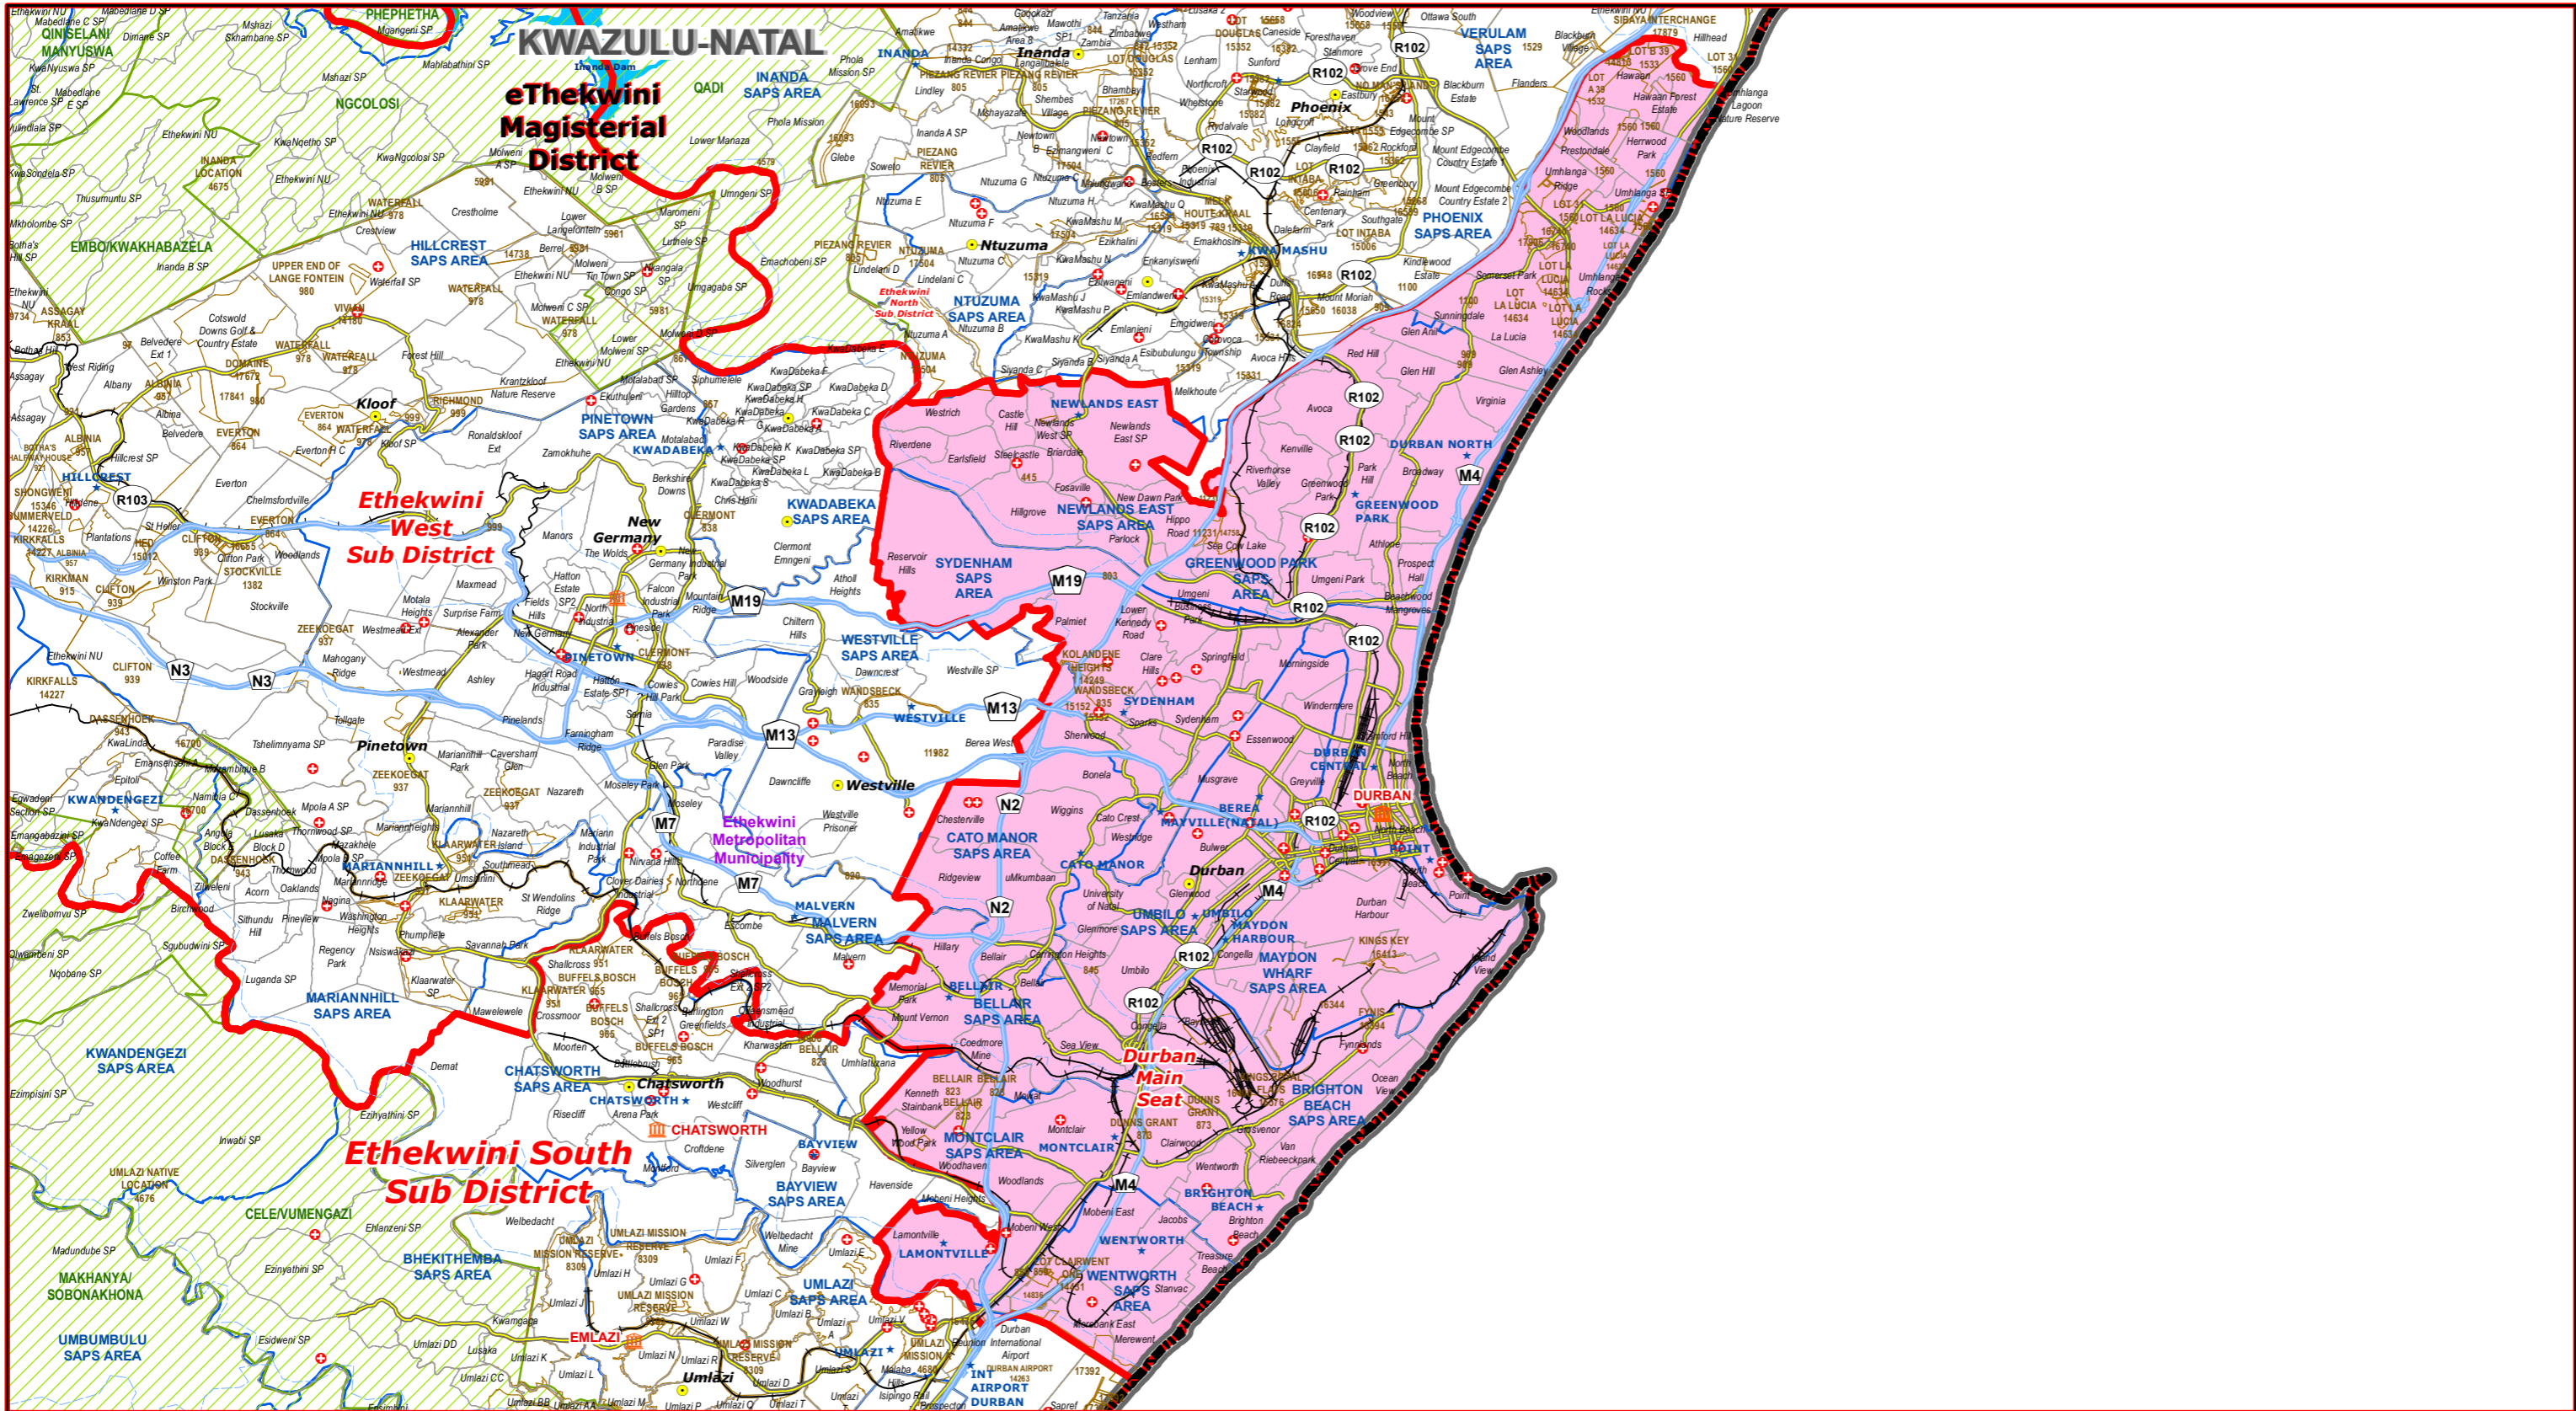

Durban Main Seat of eThekweni Magisterial District

- Legend**
- Main Town
 - Main Courts
 - ★ Place of Sitting
 - ★ Police Stations & Facilities
 - ▲ Schools
 - Health Facilities
 - Rivers
 - National Roads
 - Main Roads
 - Railways
 - Provinces
 - Local Municipality
 - Proposed Magisterial District
 - Proposed Seat / Sub District
 - Traditional Councils
 - Dams

Proposed Main Seat / Sub District within the Proposed Magisterial District

- DATA SUPPLIED BY:
- Statistics South Africa
 - Department of Water Affairs & Forestry
 - Department of Provincial & Local Government
 - Department of Health
 - Department of Safety & Security
 - Department of Education
 - Department of Transport