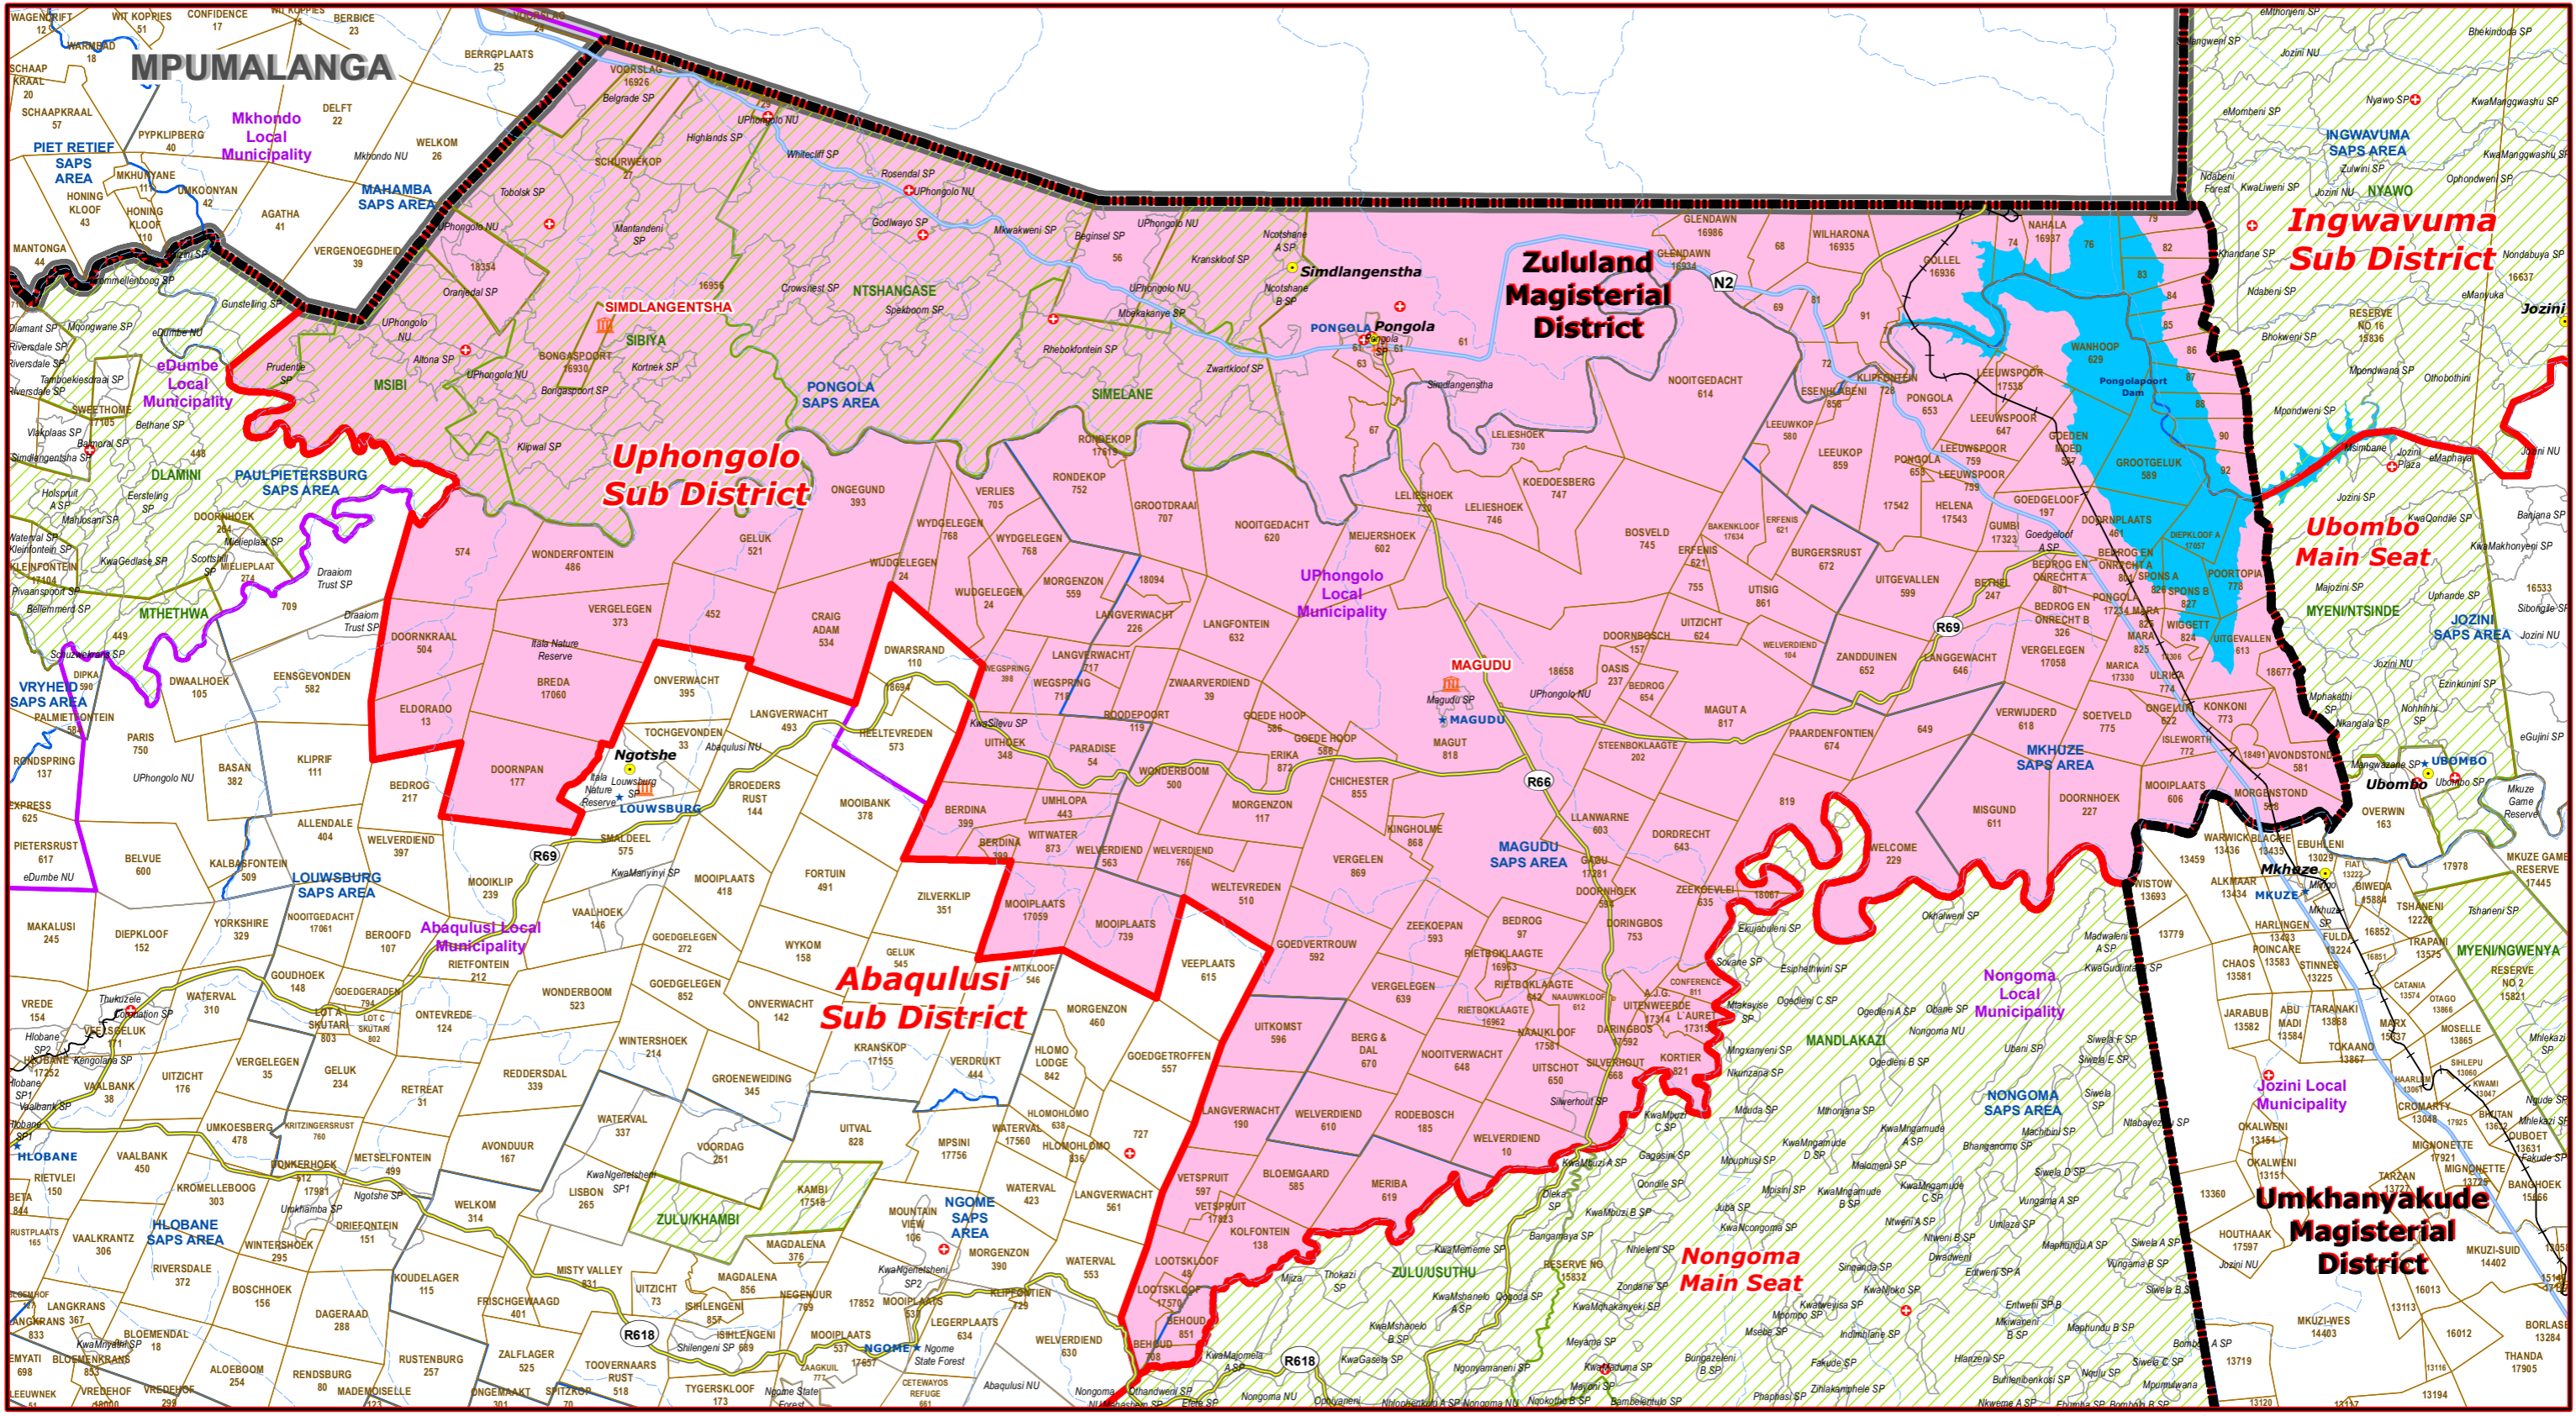

Uphongolo Sub District of Zululand Magisterial District

- Legend**
- Main Town
 - Main Courts
 - Place of Sitting
 - ★ Police Stations & Facilities
 - ★ Schools
 - Health Facilities
 - Rivers
 - National Roads
 - Main Roads
 - Railways
 - Provinces
 - Local Municipality
 - Proposed Magisterial District
 - Proposed Seat / Sub District
 - Traditional Councils
 - Dams

Proposed Main Seat / Sub District within the Proposed Magisterial District

DATA SUPPLIED BY:

- Statistics South Africa
- Department of Water Affairs & Forestry
- Department of Provincial & Local Government
- Department of Health
- Department of Safety & Security
- Department of Education
- Department of Transport