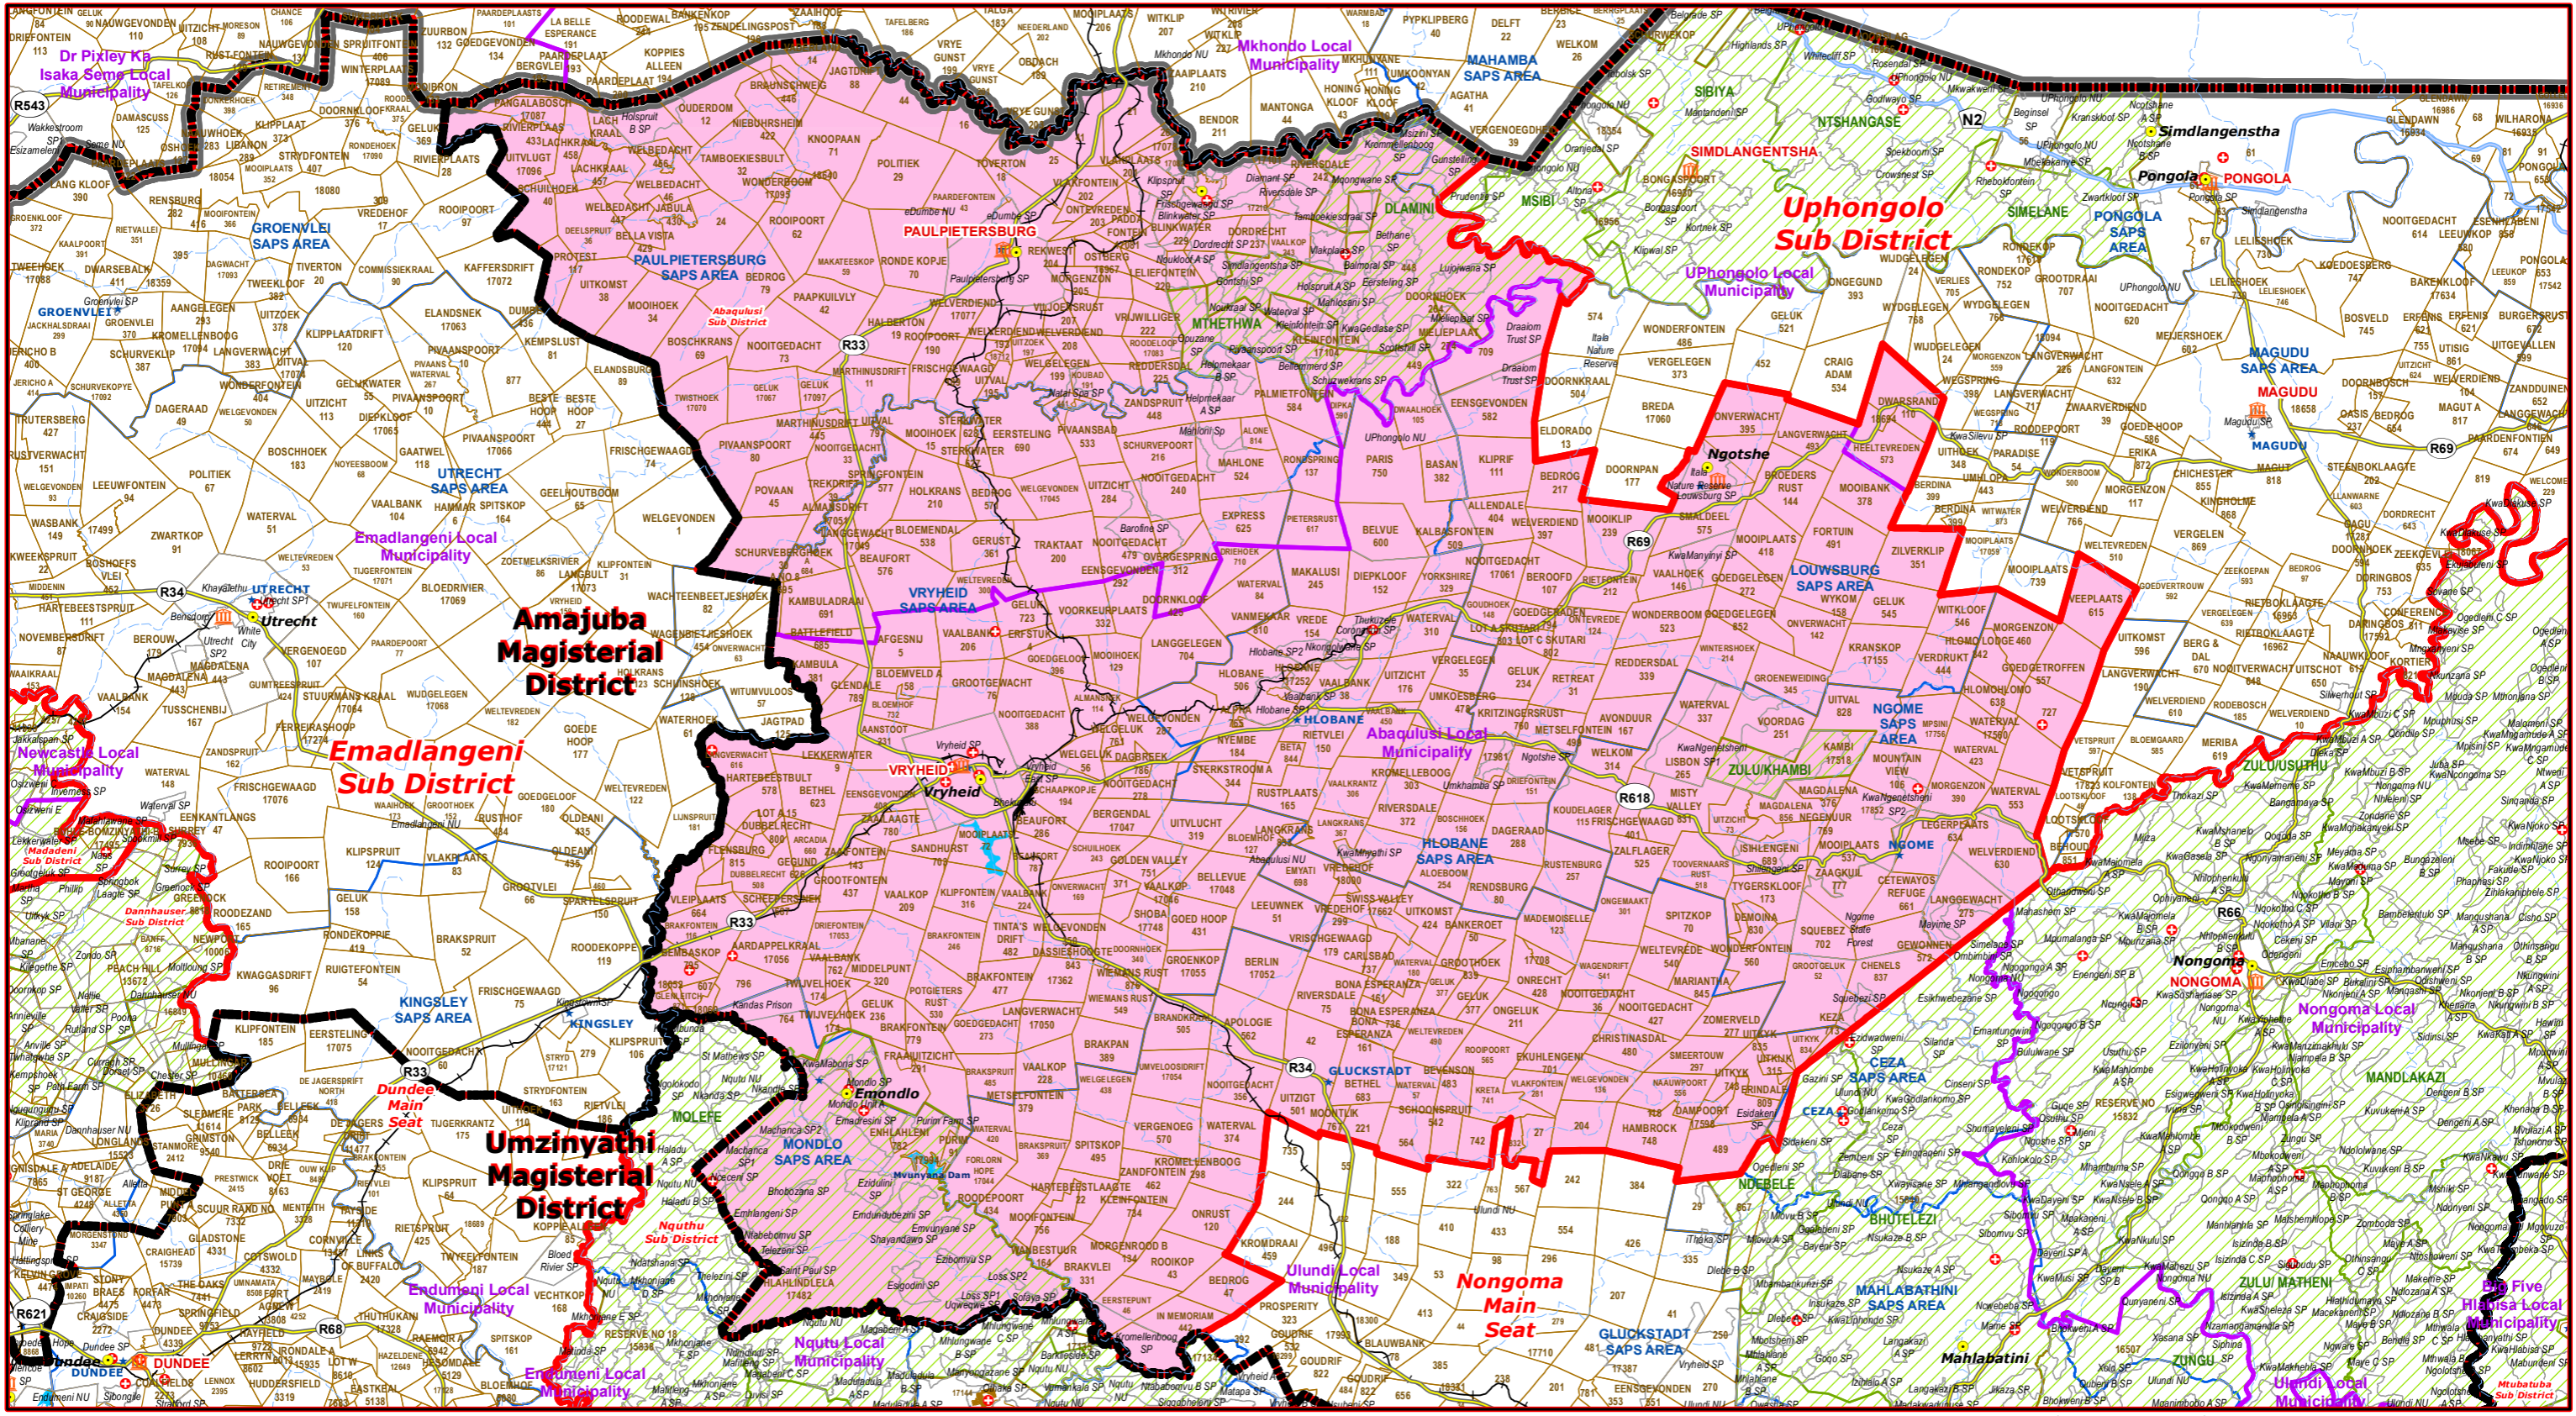

# Abaqulusi Sub District of Zululand Magisterial District

- Le**
- Main Town
  - Main Courts
  - ★ Police Stations & Facilities
  - ▲ Schools
  - Health Facilities
  - Rivers
  - National Roads
  - Main Roads
  - Railways
  - Provinces
  - Local Municipality
  - Proposed Magisterial District
  - Proposed Seat / Sub District
  - Traditional Councils
  - Dams

## Proposed Main Seat / Sub District within the Proposed Magisterial District

DATA SUPPLIED BY:  
 Statistics South Africa  
 Department of Water Affairs & Forestry  
 Department of Provincial & Local Government  
 Department of Health  
 Department of Safety & Security  
 Department of Education  
 Department of Transport