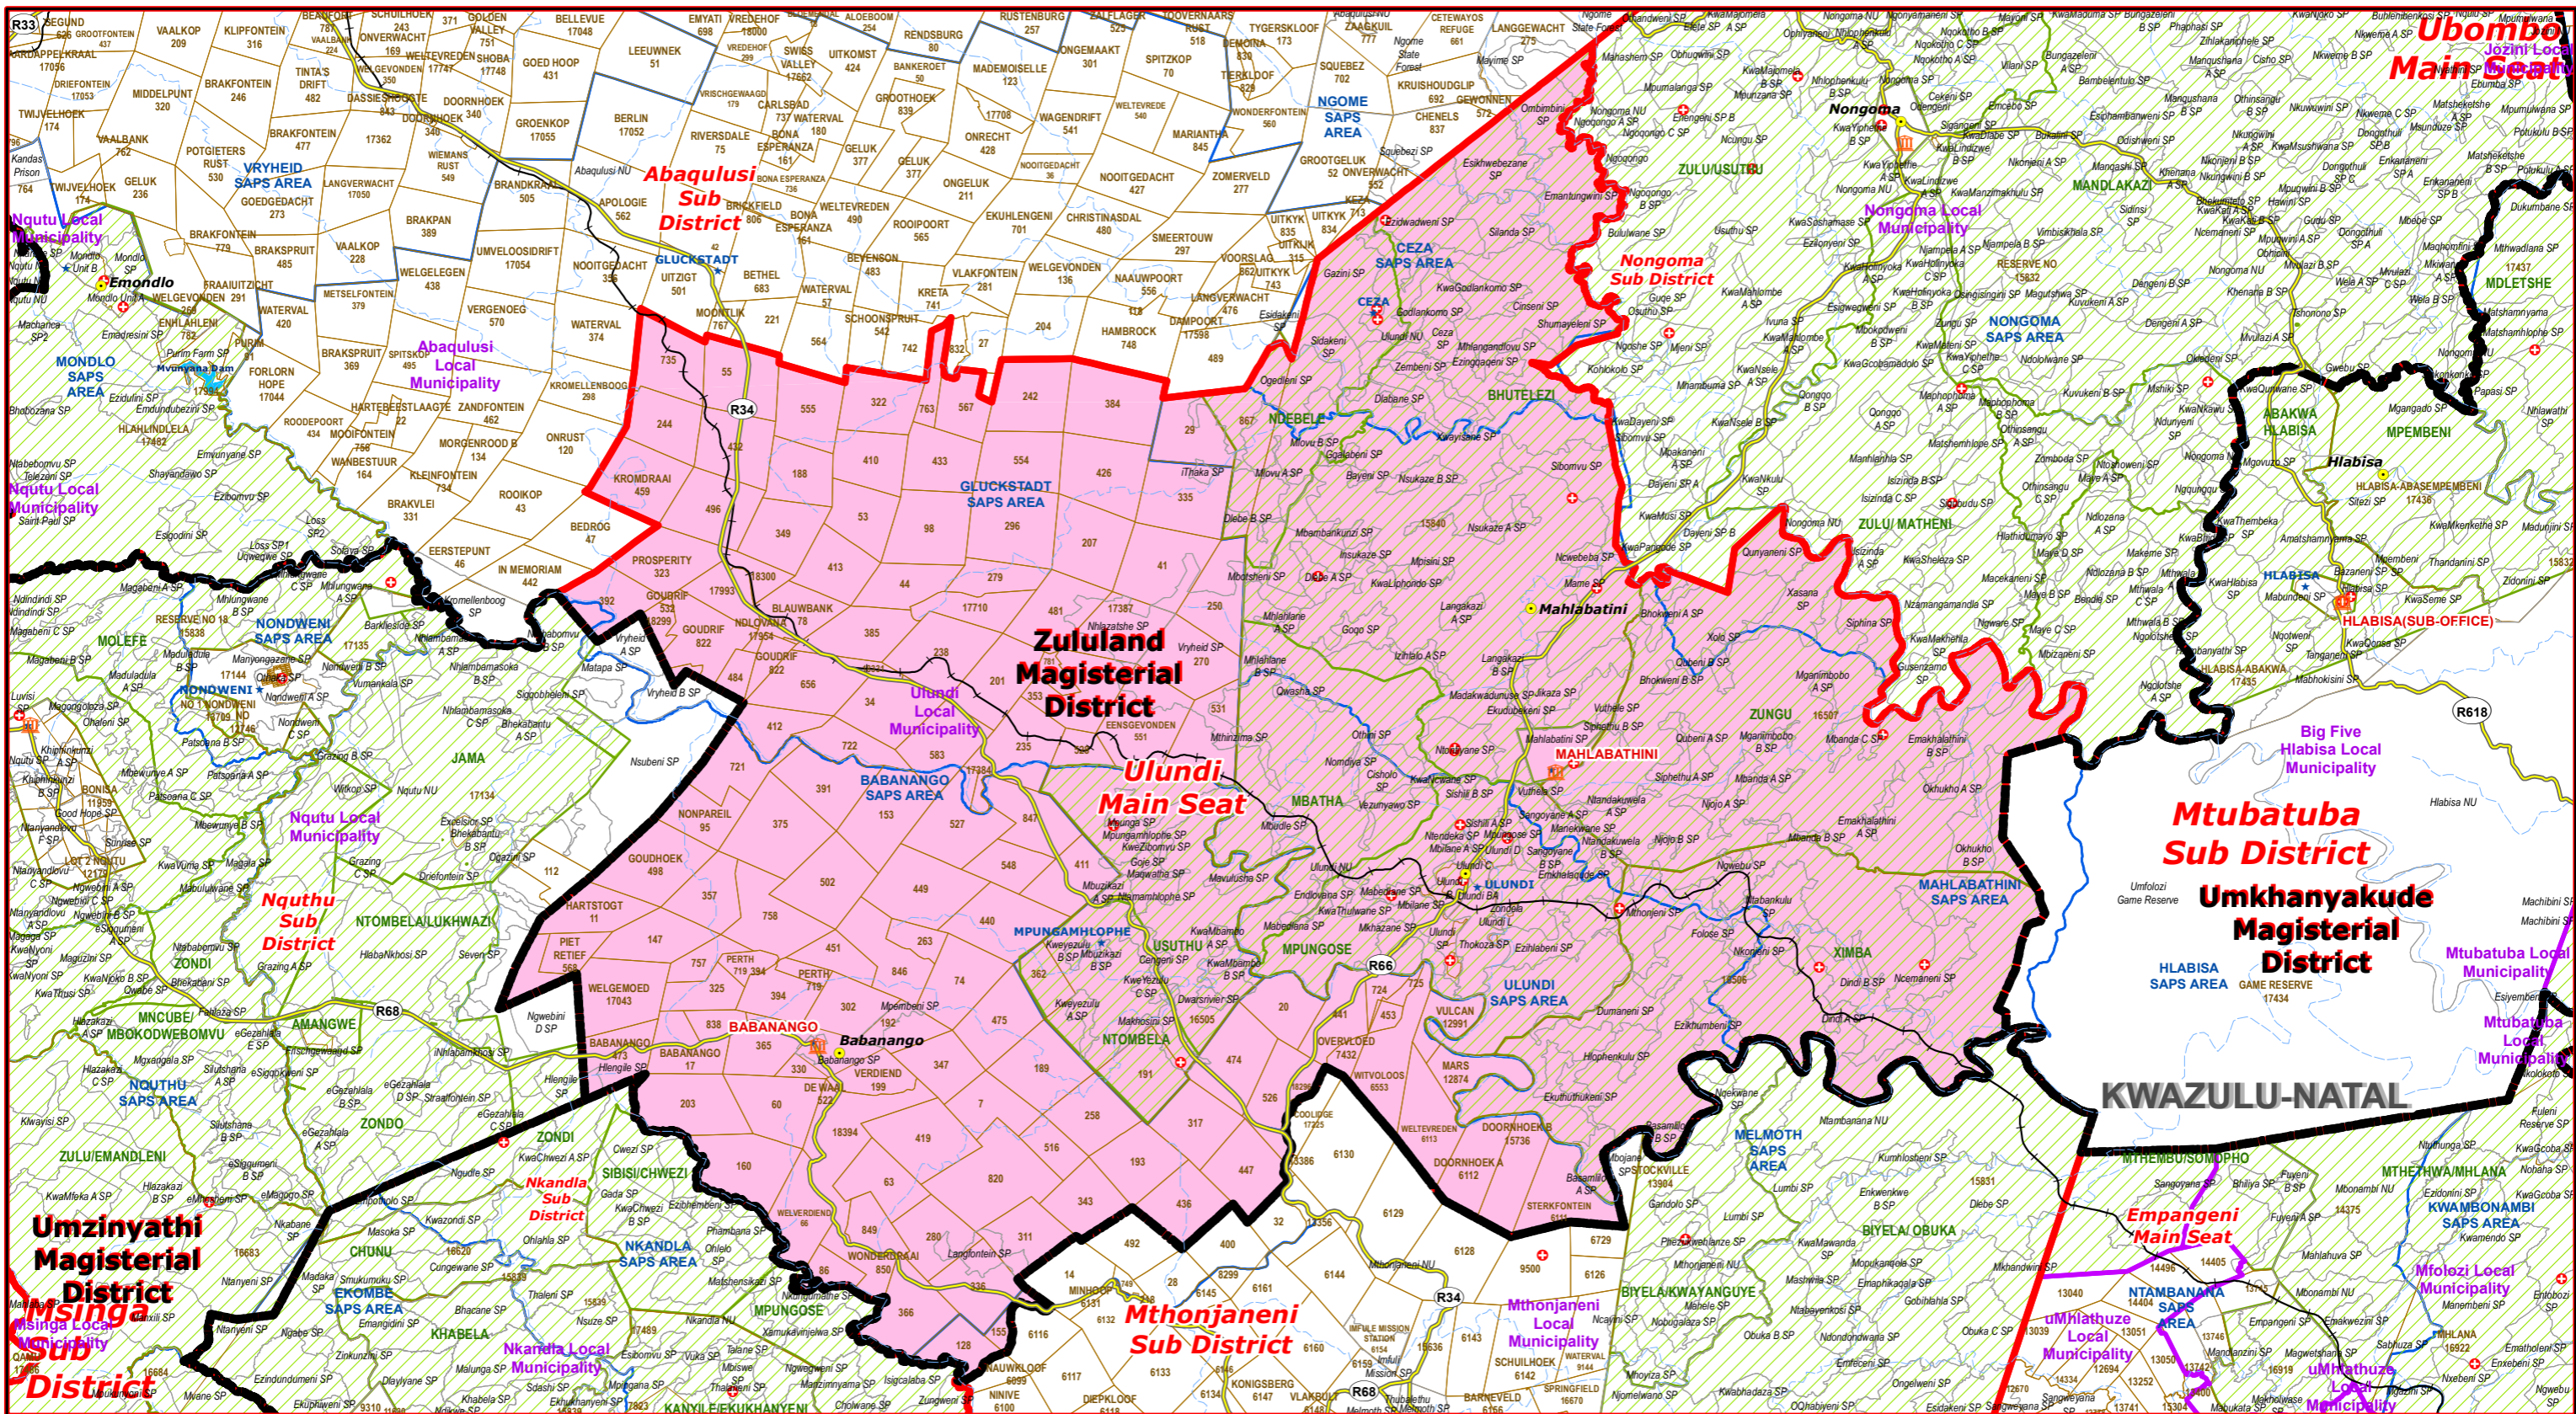

Ulundi Main Seat of Zululand Magisterial District

- Legend**
- Main Town
 - Main Courts
 - ★ Place of Sitting
 - ★ Police Stations & Facilities
 - ★ Schools
 - Health Facilities
 - Rivers
 - National Roads
 - Main Roads
 - Railways
 - Provinces
 - Local Municipality
 - Proposed Magisterial District
 - Proposed Seat / Sub District
 - Traditional Councils
 - Dams

Proposed Main Seat / Sub District within the Proposed Magisterial District

DATA SUPPLIED BY:

- Statistics South Africa
- Department of Water Affairs & Forestry
- Department of Provincial & Local Government
- Department of Health
- Department of Safety & Security
- Department of Education
- Department of Transport