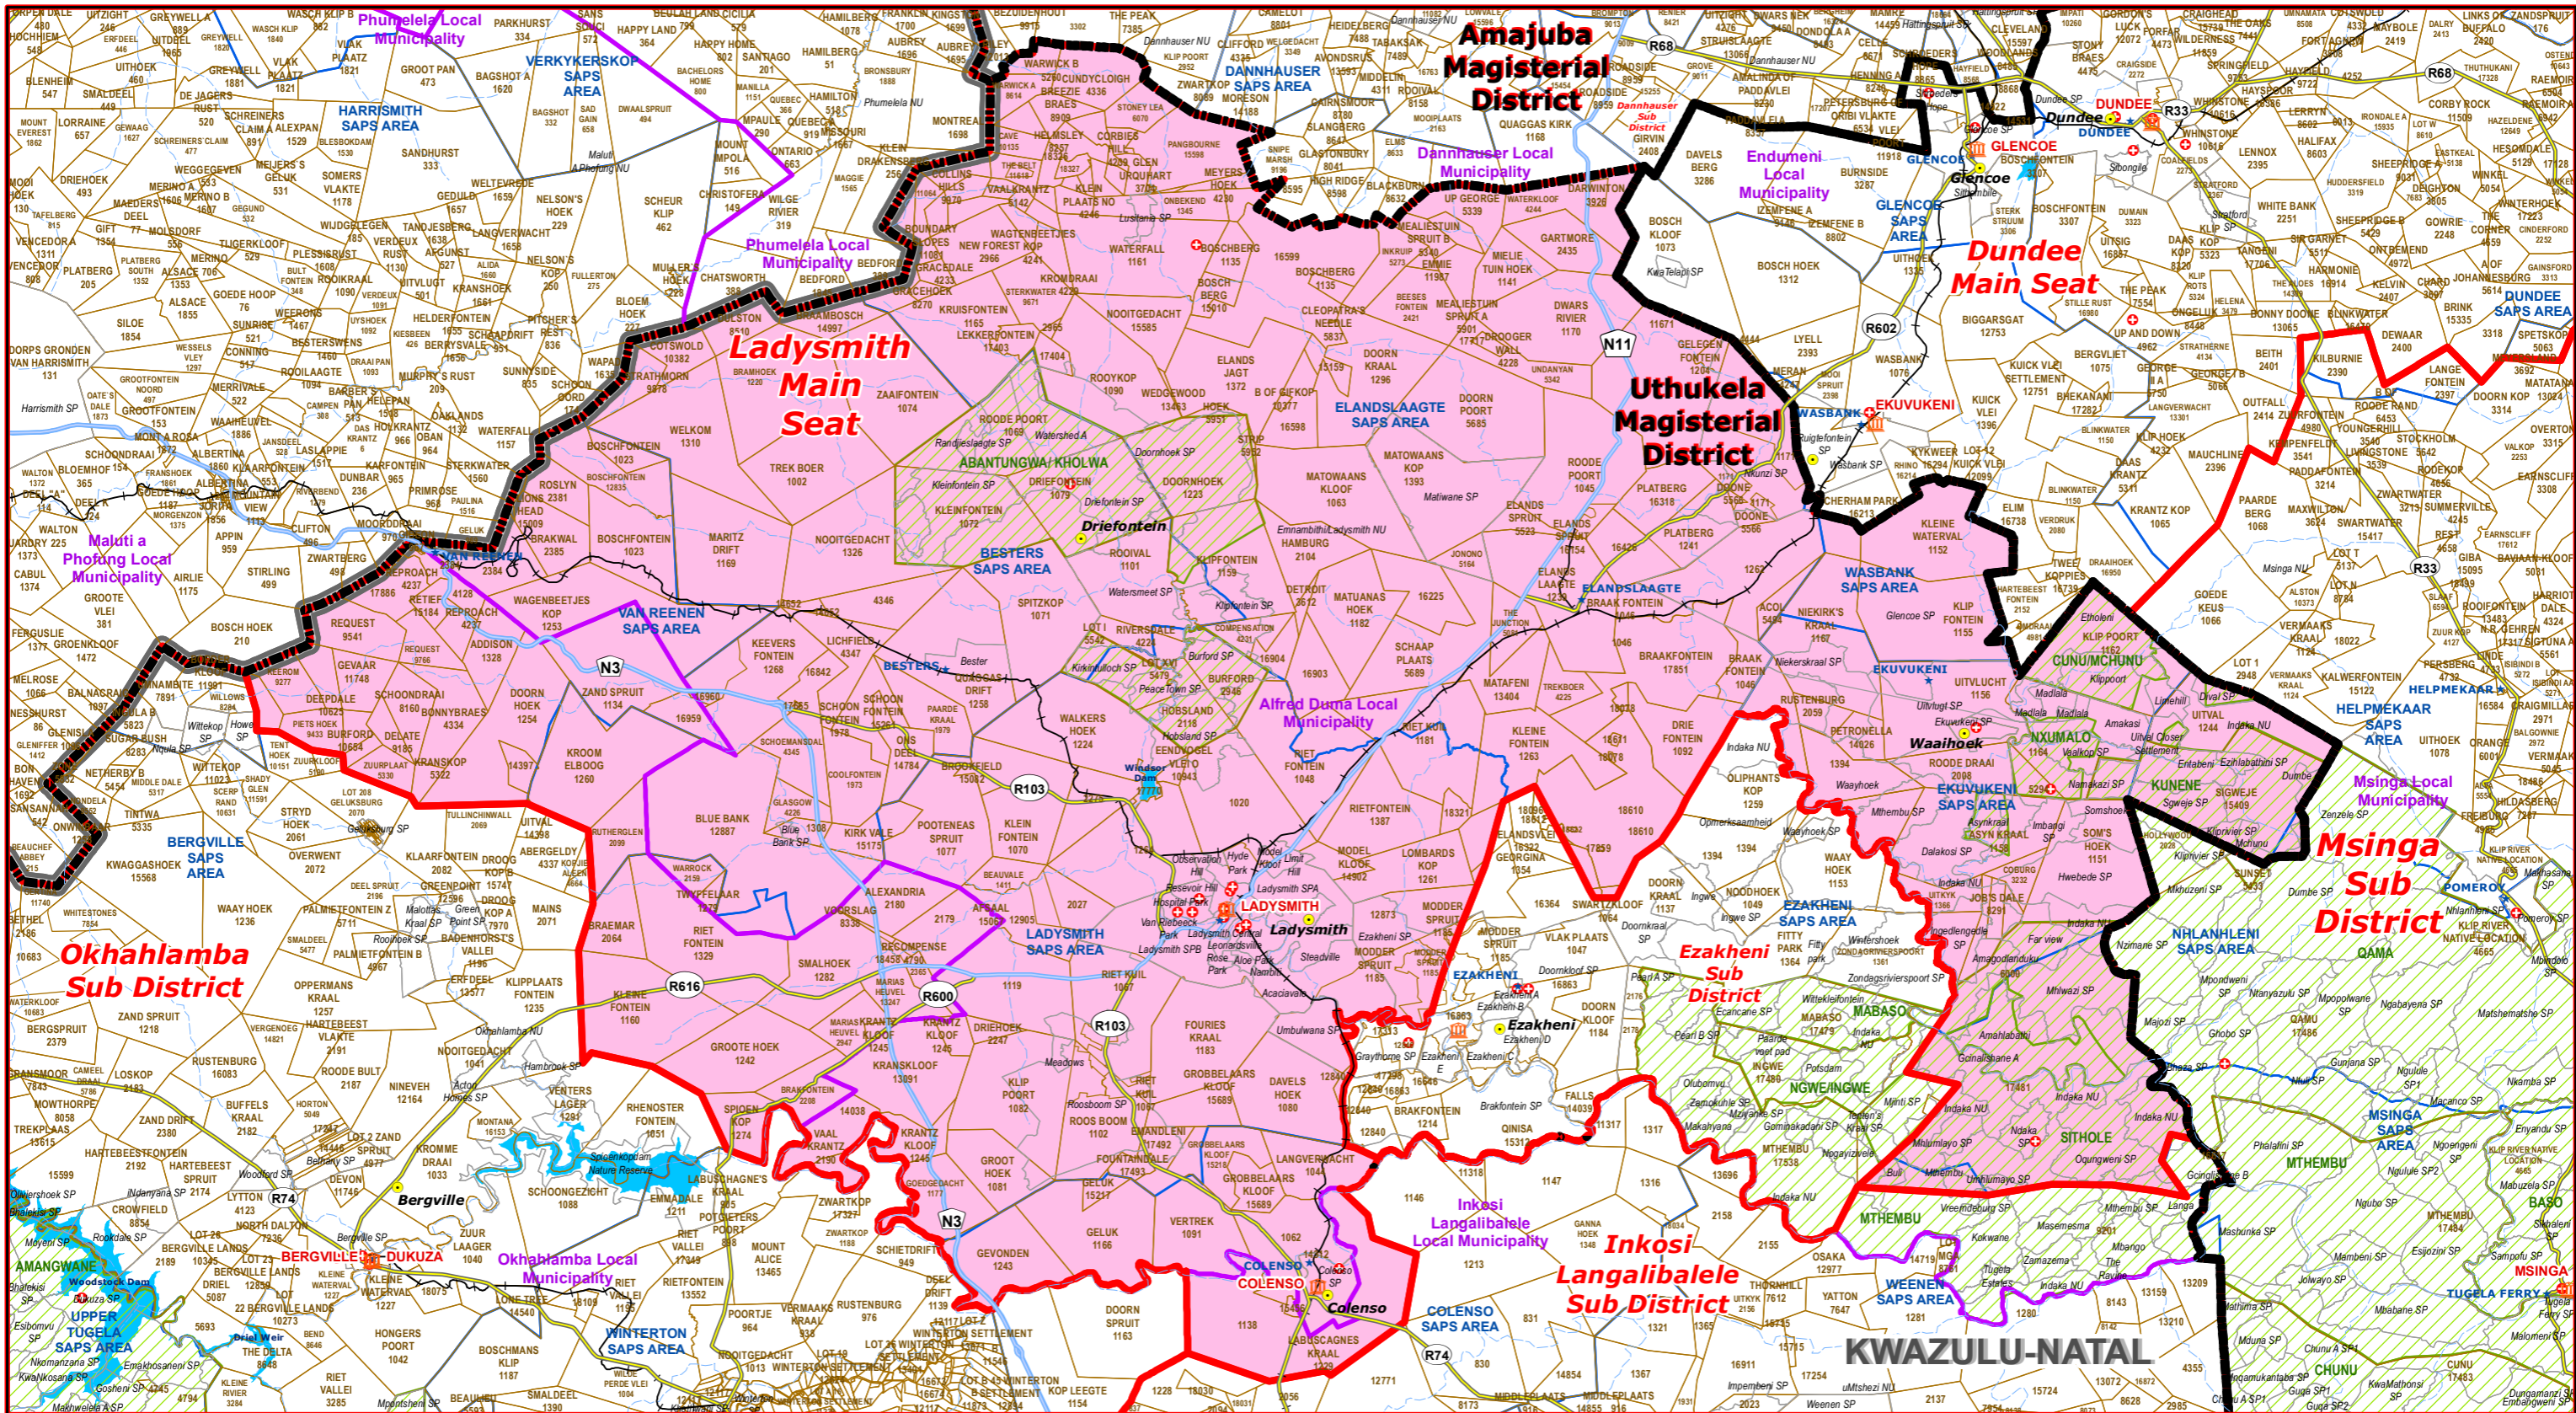

Ladysmith Main Seat of Uthukela Magisterial District

- Legend**
- Main Town
 - Main Courts
 - ★ Place of Sitting
 - ★ Police Stations & Facilities
 - ▲ Schools
 - Health Facilities
 - Rivers
 - National Roads
 - Main Roads
 - Railways
 - Provinces
 - Local Municipality
 - Proposed Magisterial District
 - Proposed Seat / Sub District
 - Traditional Councils
 - Dams

Proposed Main Seat / Sub District within the Proposed Magisterial District

DATA SUPPLIED BY:

- Statistics South Africa
- Department of Water Affairs & Forestry
- Department of Provincial & Local Government
- Department of Health
- Department of Safety & Security
- Department of Education
- Department of Transport