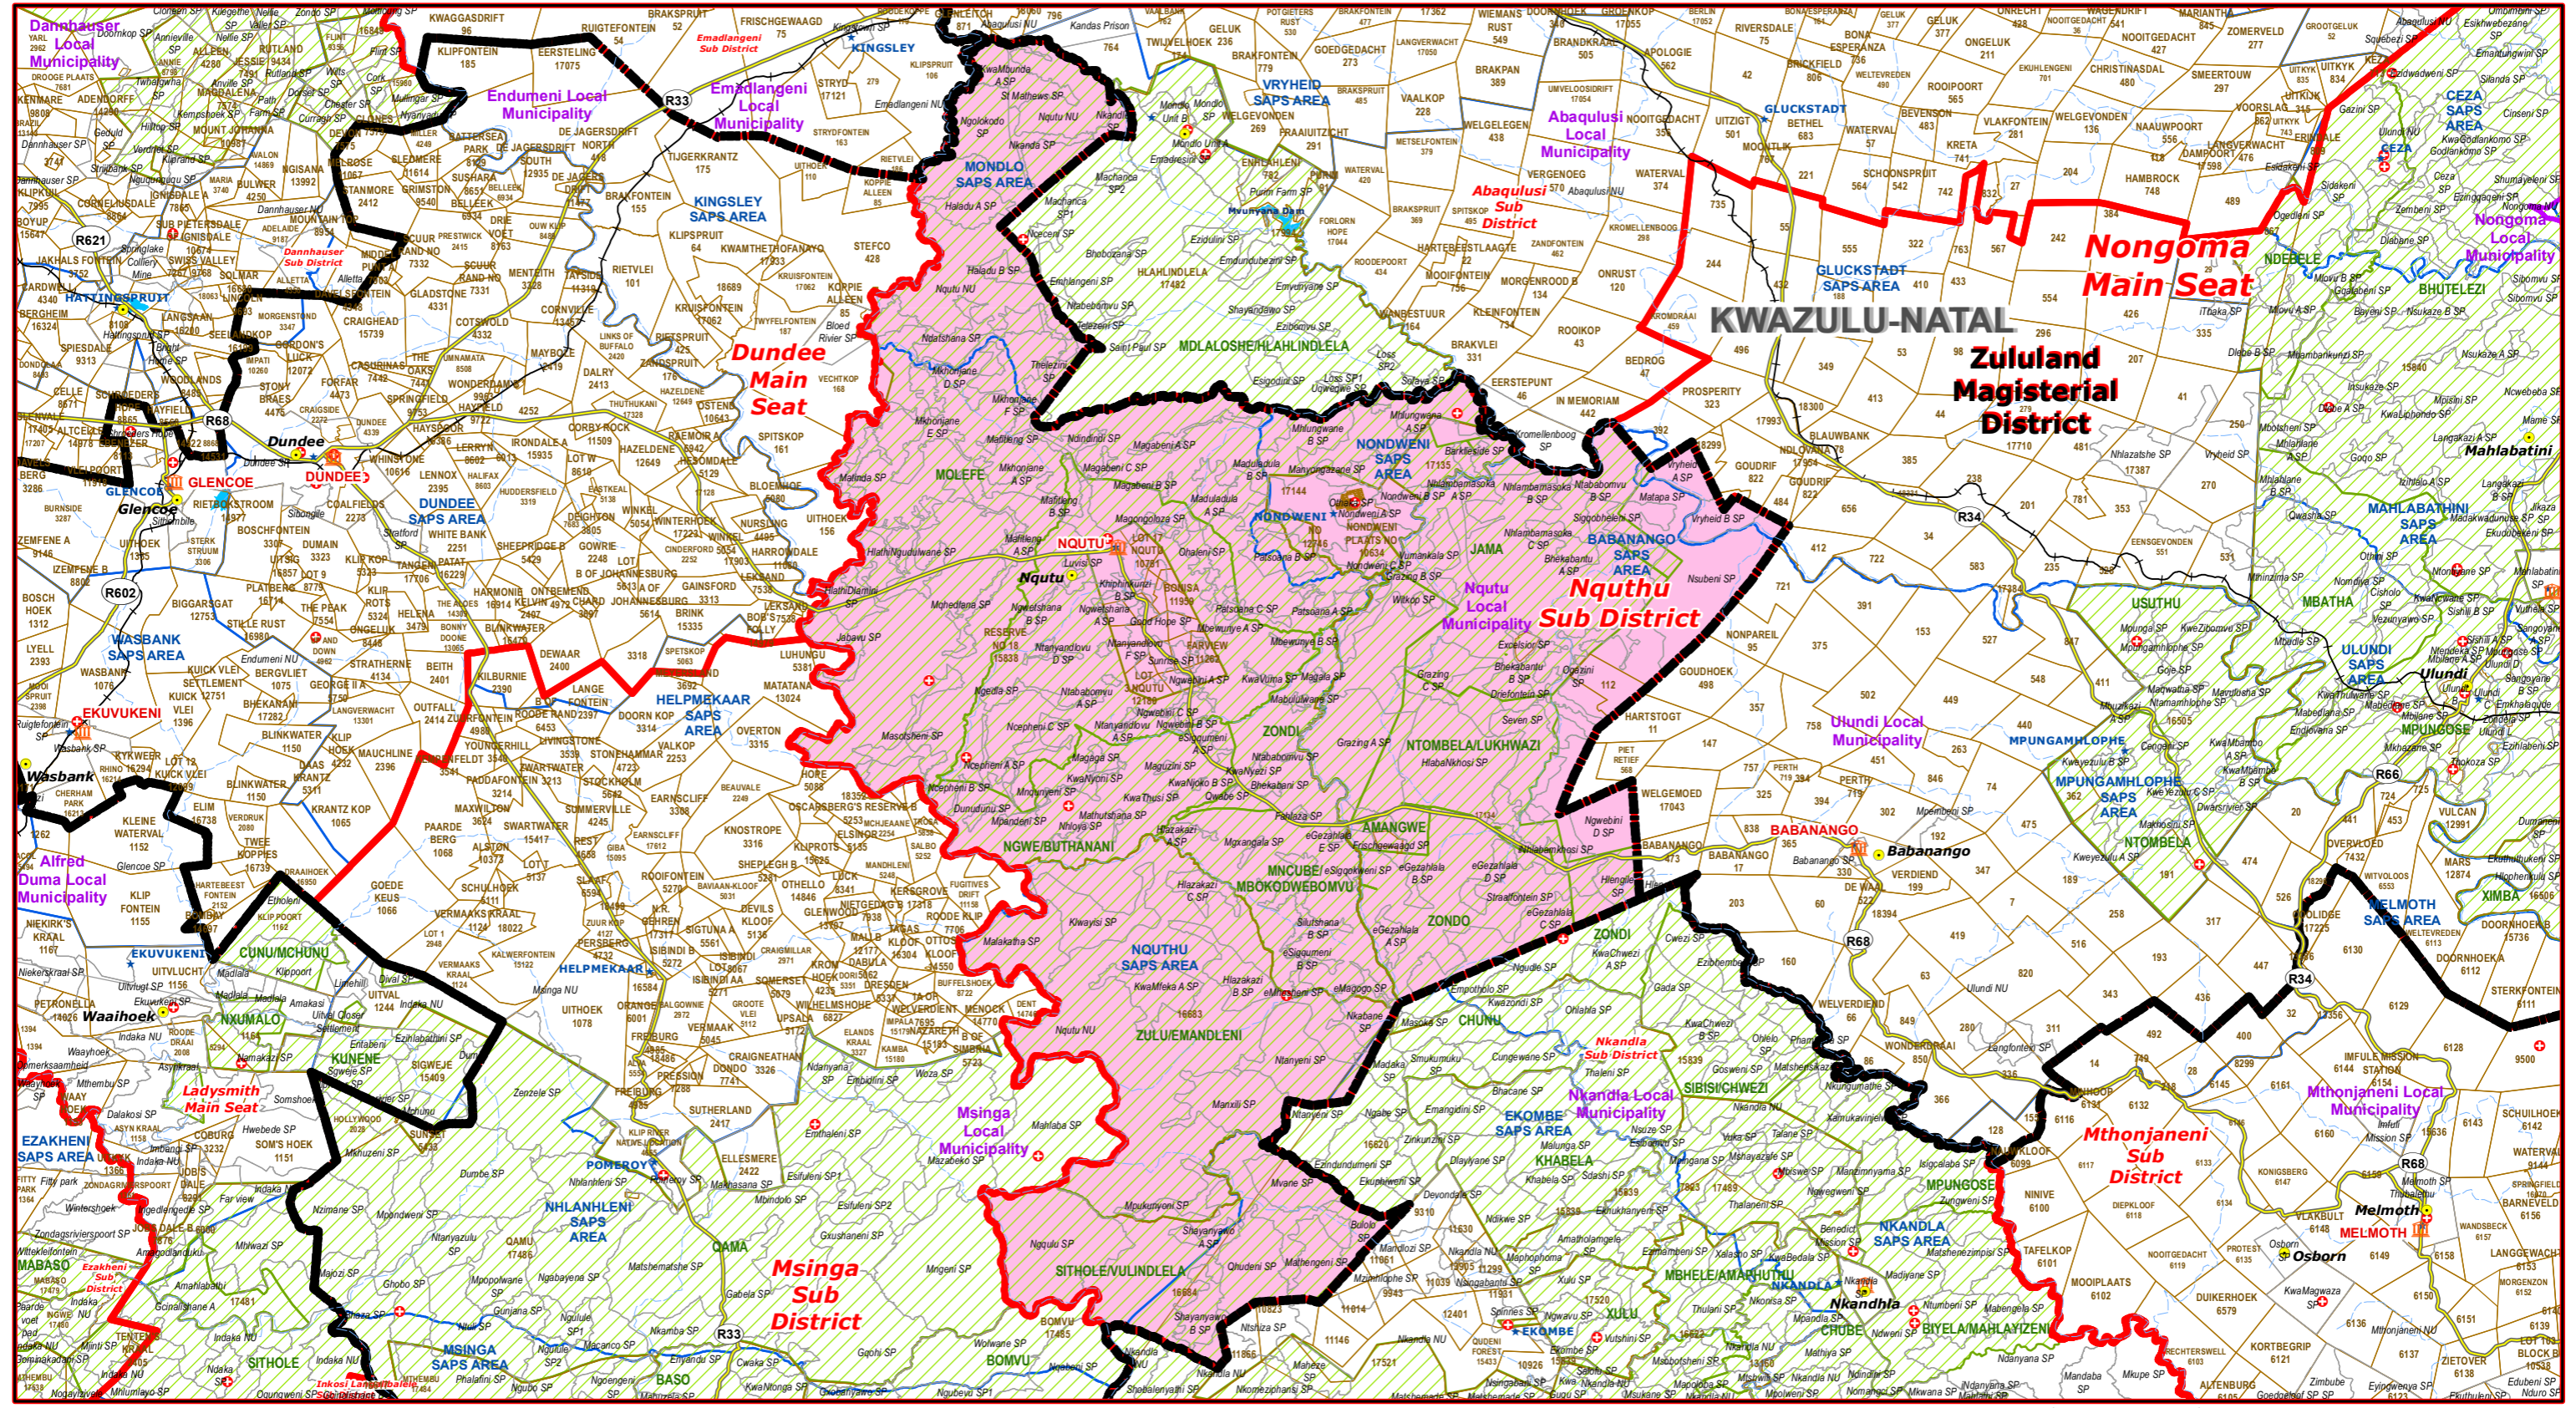

Nquthu Sub District of Umzinyathi Magisterial District

Legend

- Main Town
- Main Courts
- ★ Police Stations & Facilities
- ▲ Schools
- Health Facilities
- Rivers
- National Roads
- Main Roads
- Railways
- Provinces
- Local Municipality
- Proposed Magisterial District
- Proposed Seat / Sub District
- Traditional Councils
- Dams

Proposed Main Seat / Sub District within the Proposed Magisterial District

DATA SUPPLIED BY:

- Statistics South Africa
- Department of Water Affairs & Forestry
- Department of Provincial & Local Government
- Department of Health
- Department of Safety & Security
- Department of Education
- Department of Transport