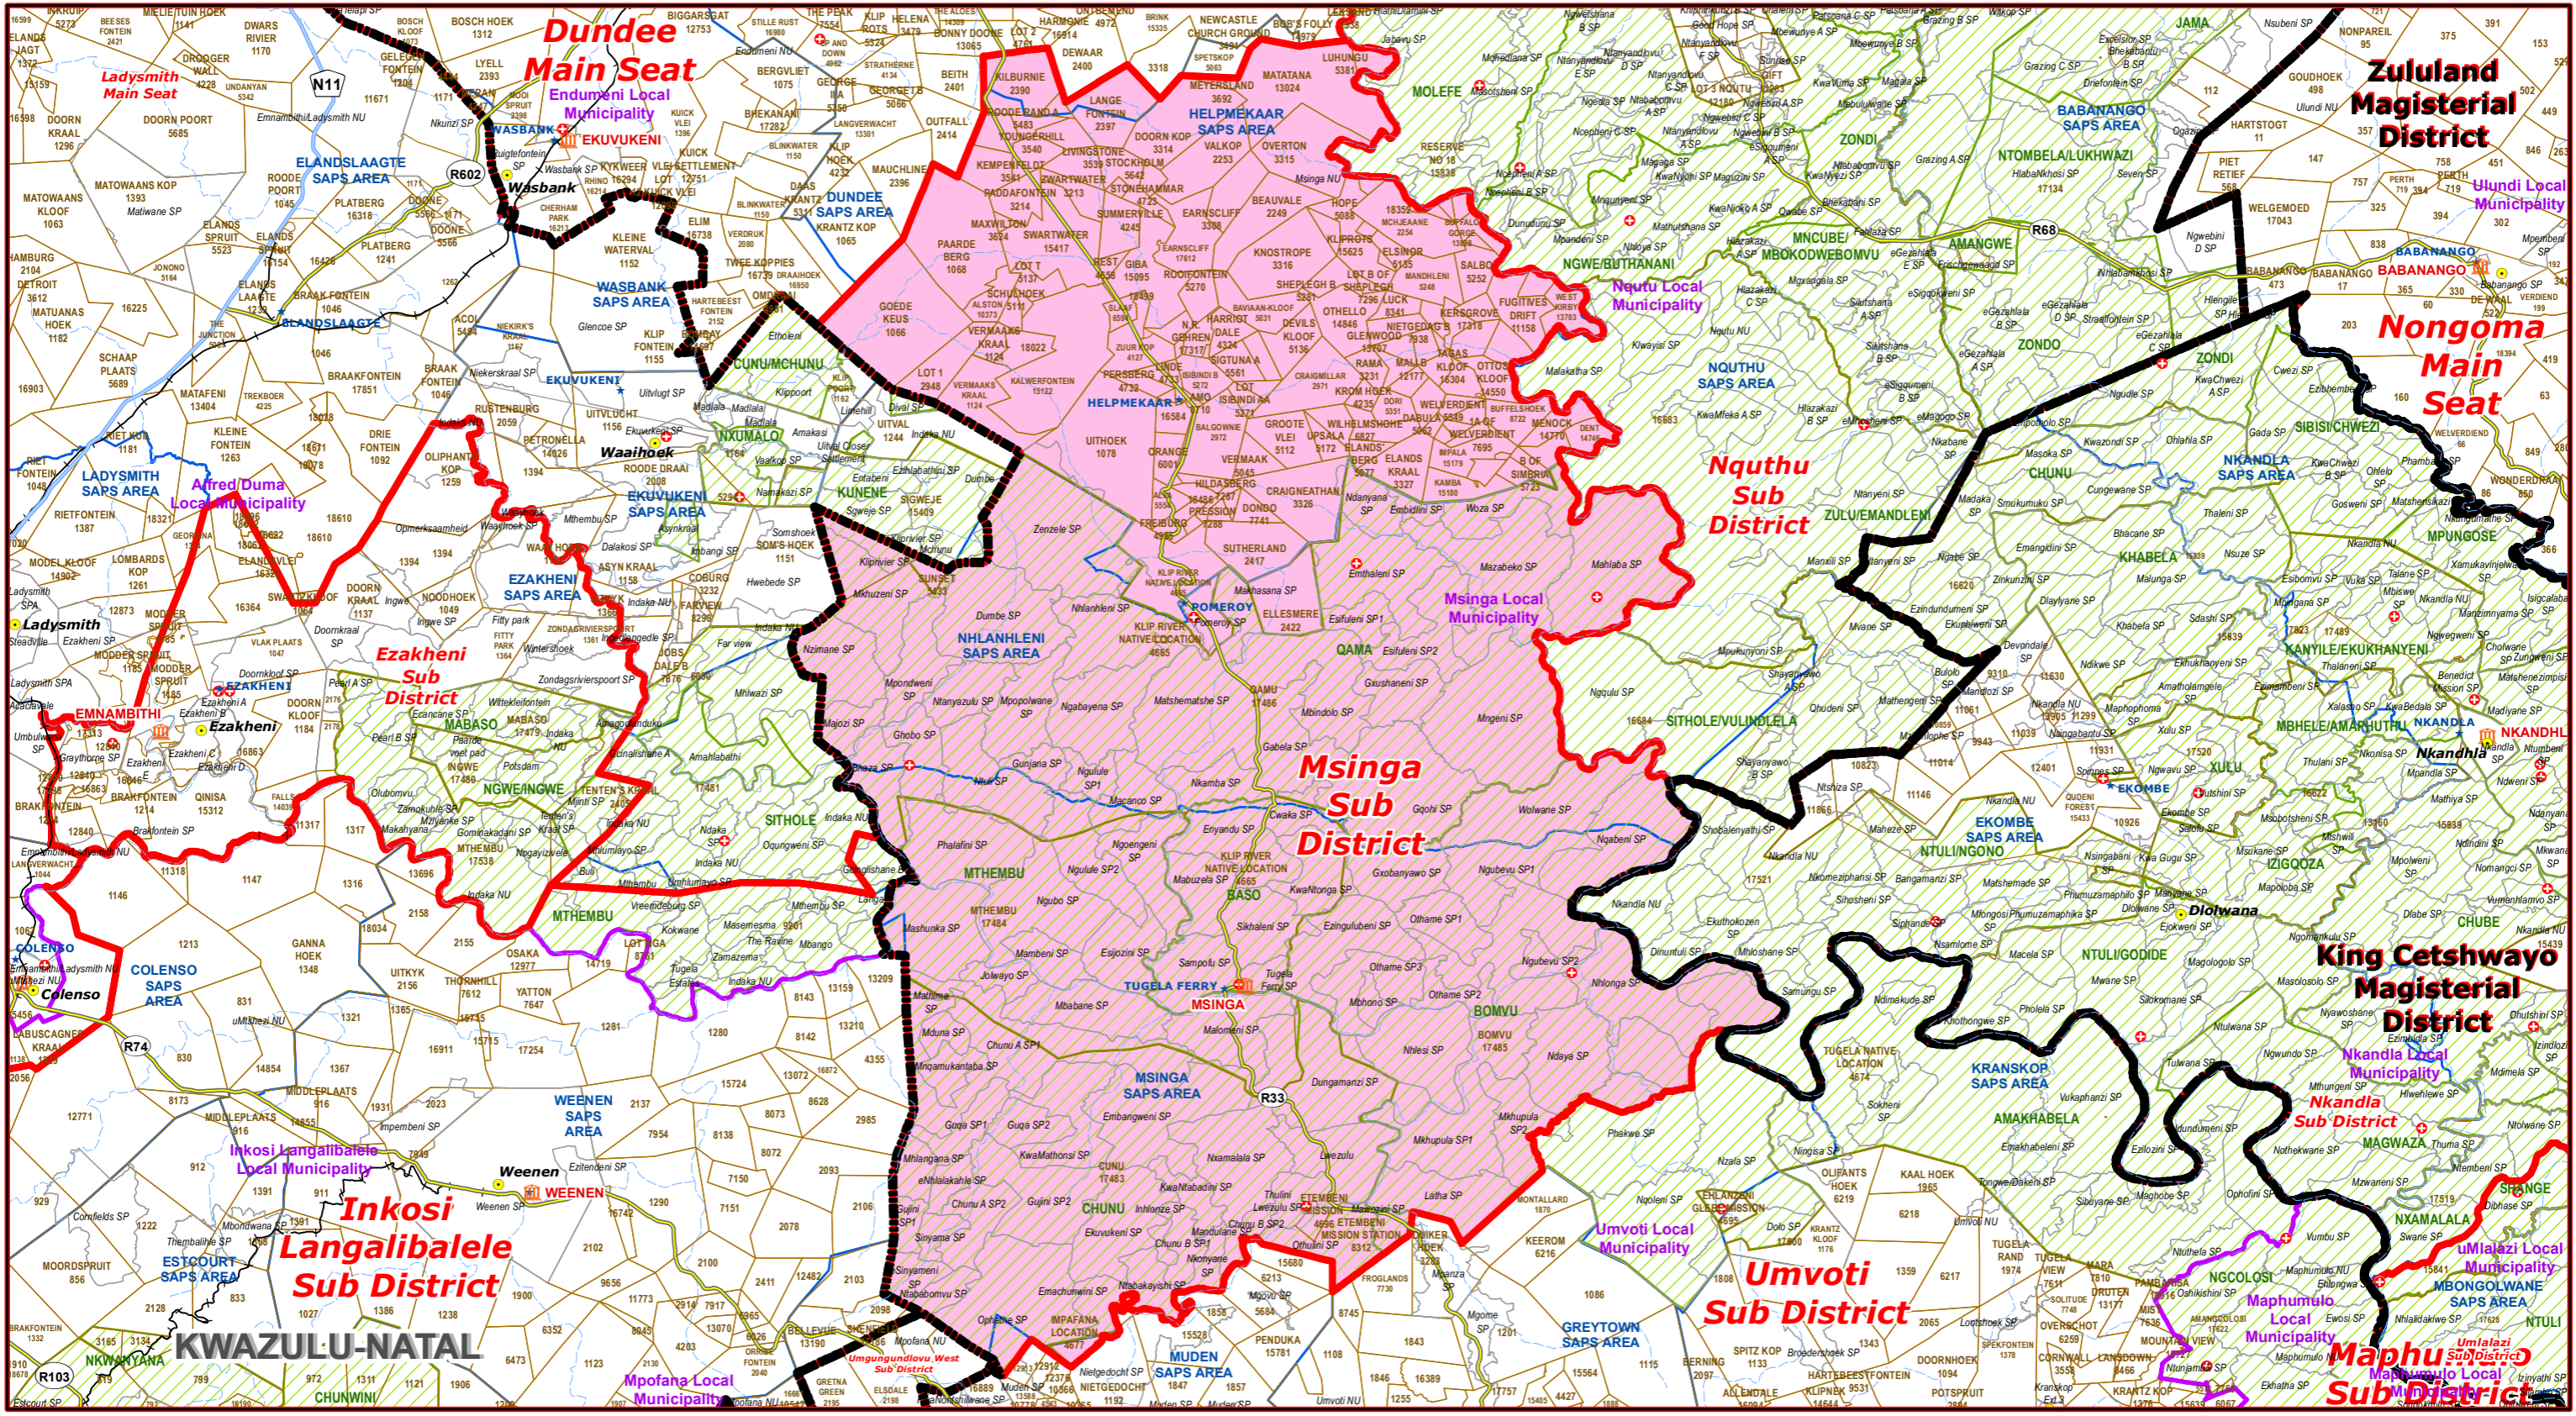

# Msinga Sub District of Umzinyathi Magisterial District

- Legend**
- Main Town
  - ⚡ Main Courts
  - ★ Place of Sitting
  - ★ Police Stations & Facilities
  - ▲ Schools
  - Health Facilities
  - Rivers
  - National Roads
  - Main Roads
  - Railways
  - Provinces
  - Local Municipality
  - Proposed Magisterial District
  - Proposed Seat / Sub District
  - Traditional Councils
  - Dams

## Proposed Main Seat / Sub District within the Proposed Magisterial District

DATA SUPPLIED BY:

- Statistics South Africa
- Department of Water Affairs & Forestry
- Department of Provincial & Local Government
- Department of Health
- Department of Safety & Security
- Department of Education
- Department of Transport

**May 2021**