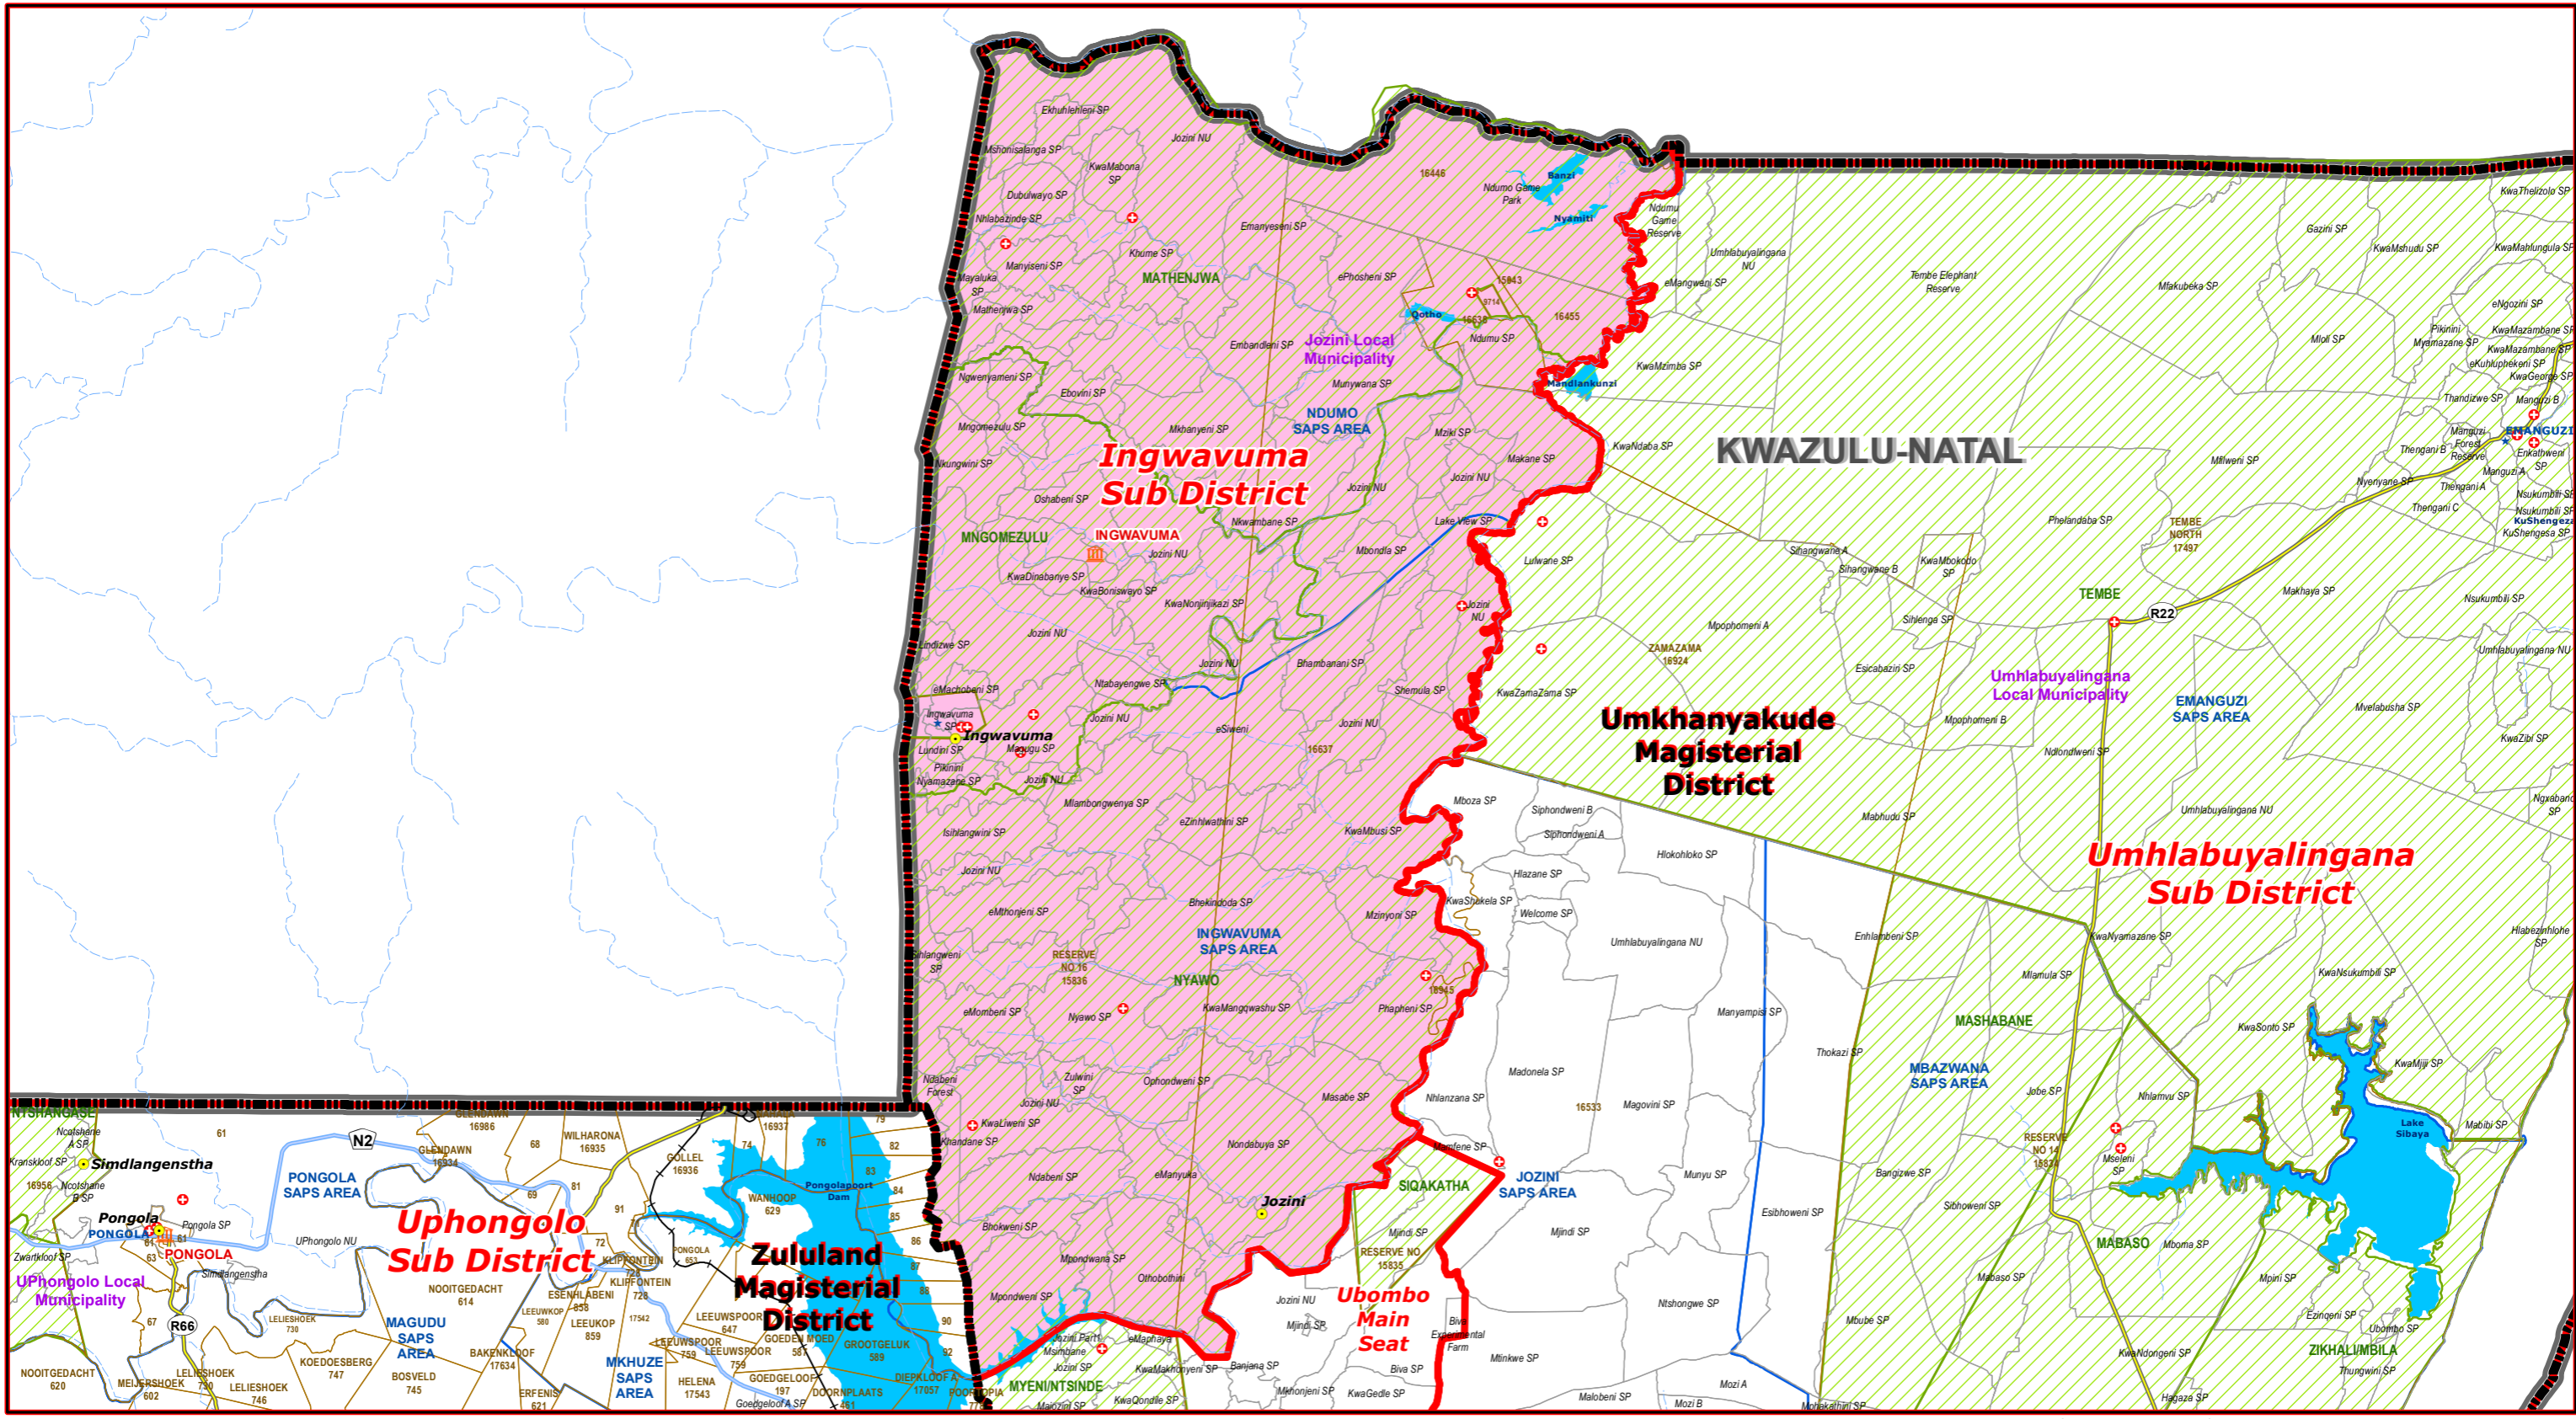

Ingwavuma sub District of Umkhanyakude Magisterial District

- Legend**
- Main Town
 - Main Courts
 - Place of Sitting
 - ★ Police Stations & Facilities
 - ★ Schools
 - Health Facilities
 - Rivers
 - National Roads
 - Main Roads
 - Railways
 - Provinces
 - Local Municipality
 - Proposed Magisterial District
 - Proposed Seat / Sub District
 - Traditional Councils
 - Dams

Proposed Main Seat / Sub District within the Proposed Magisterial District

DATA SUPPLIED BY:

- Statistics South Africa
- Department of Water Affairs & Forestry
- Department of Provincial & Local Government
- Department of Health
- Department of Safety & Security
- Department of Education
- Department of Transport