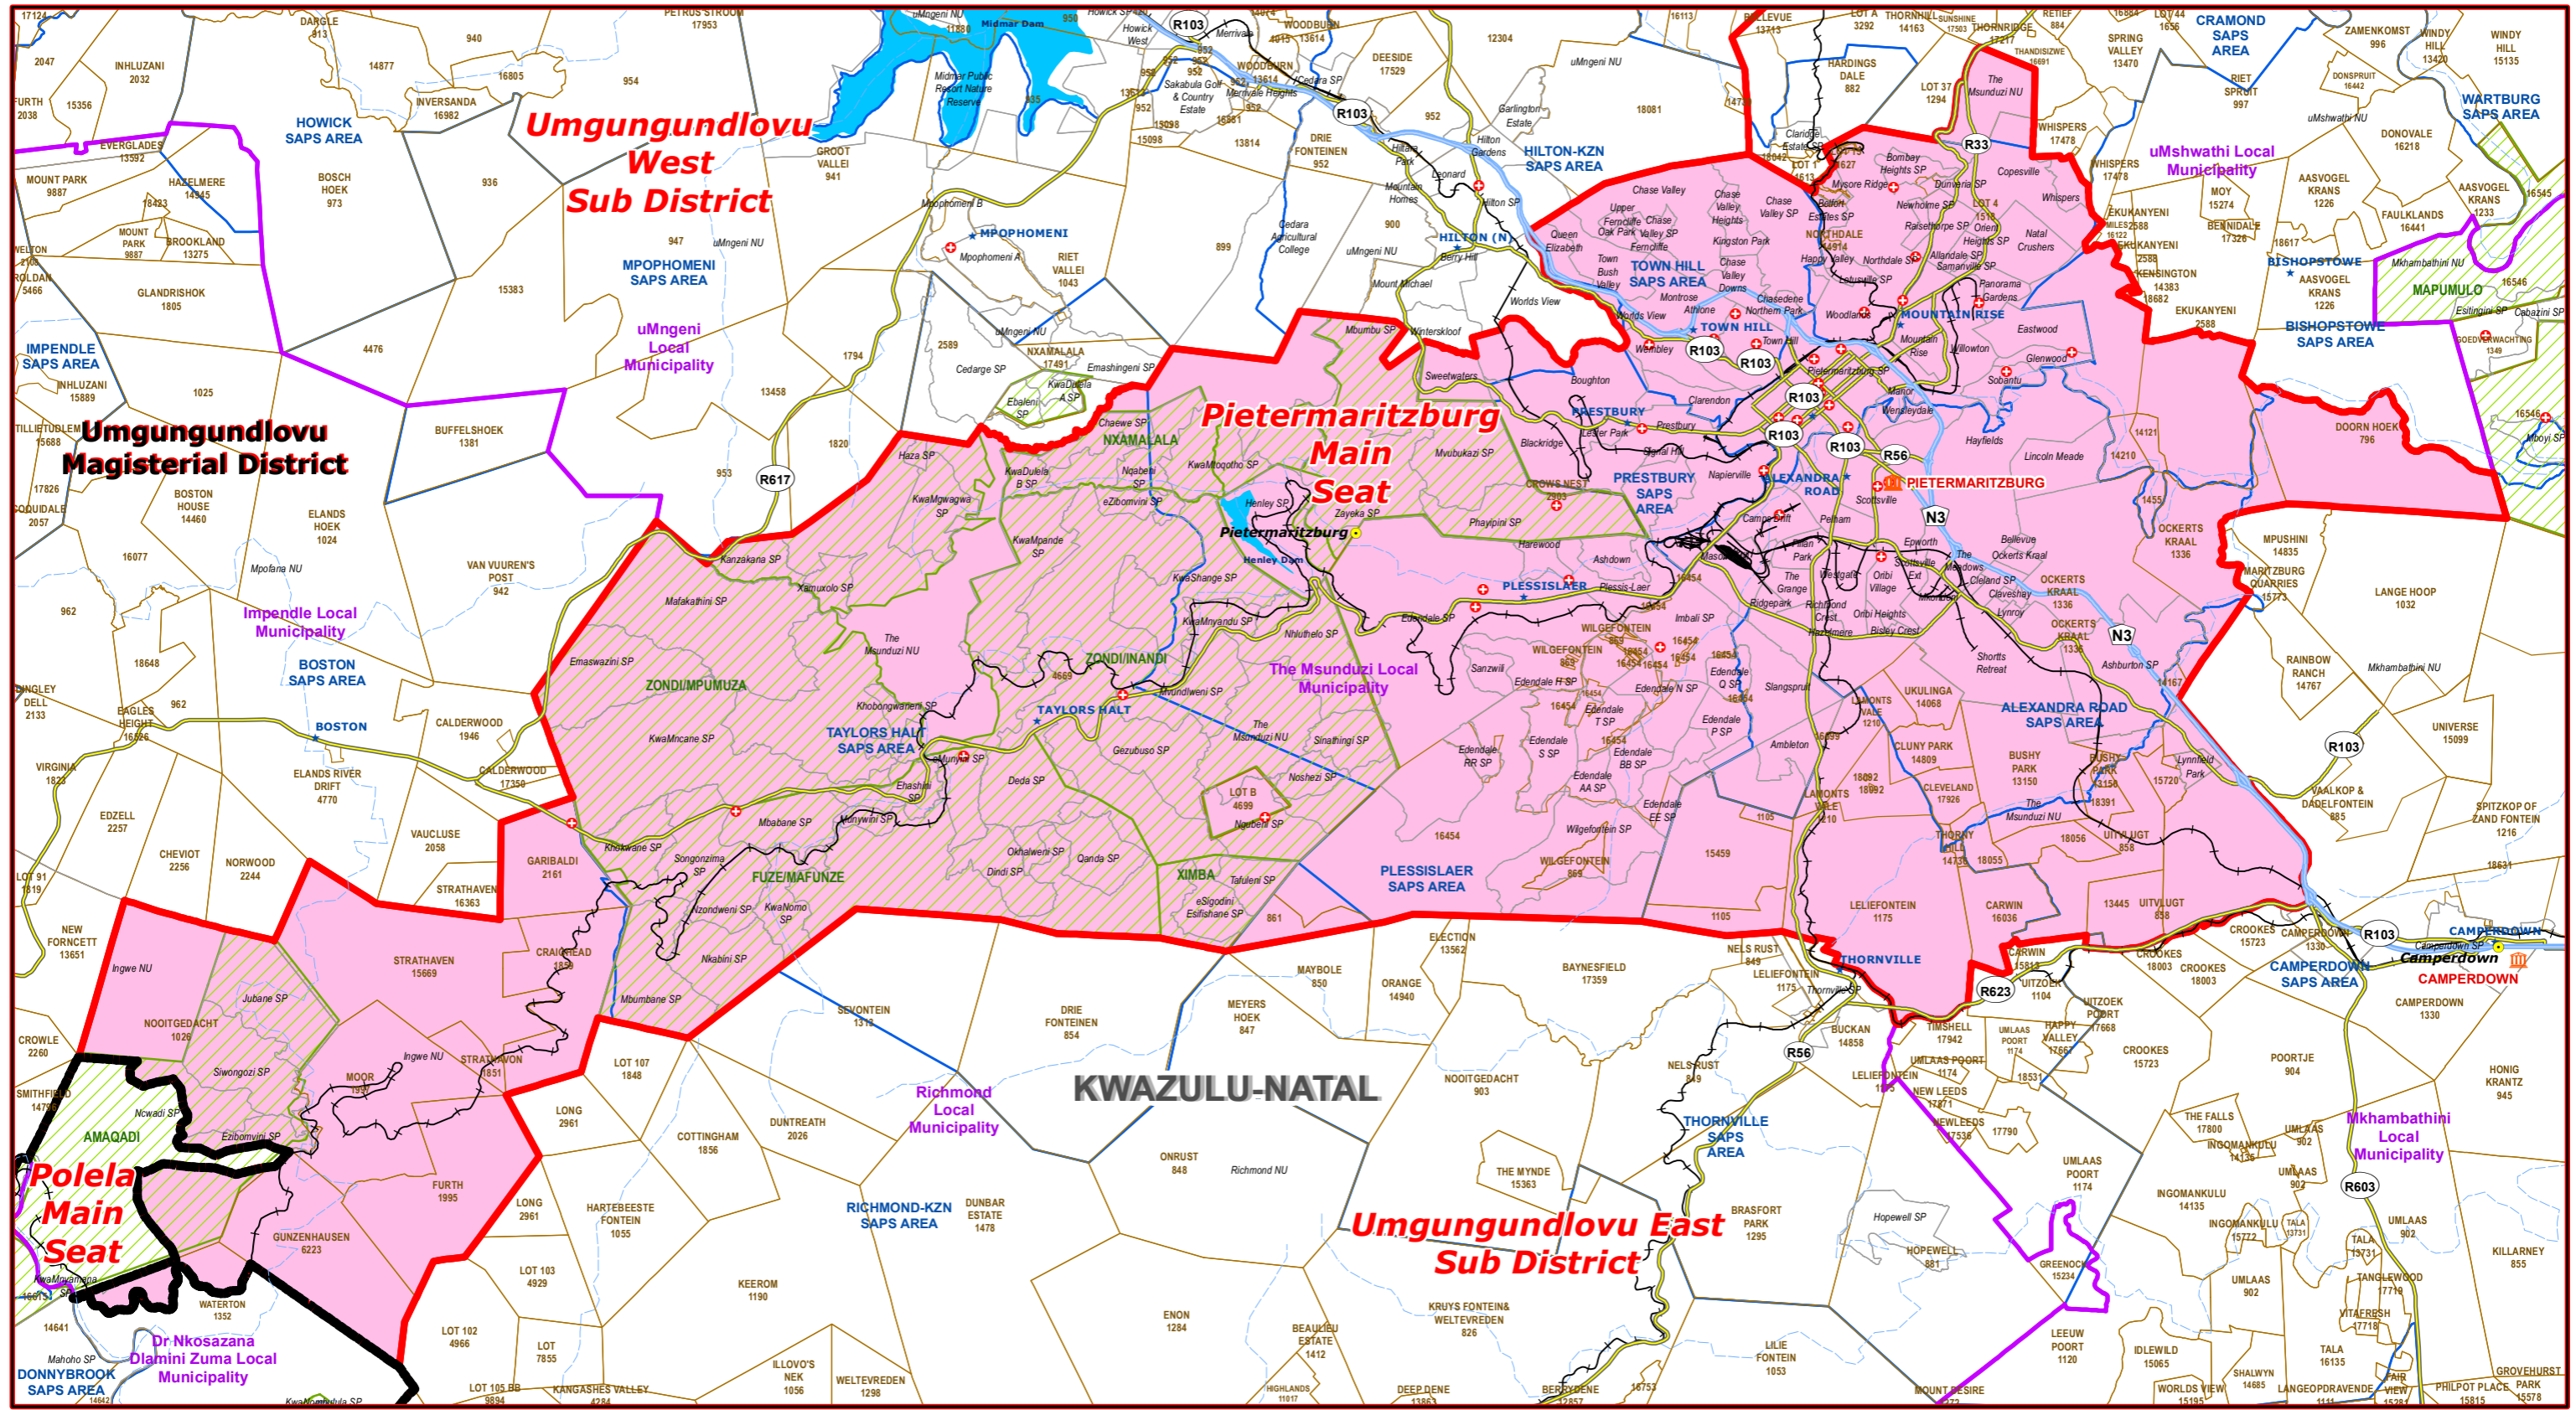

Pietermaritzburg Main Seat of Umgungundlovu Magisterial District

Legend

- Main Town
- Main Courts
- Place of Sitting
- ★ Police Stations & Facilities
- ▲ Schools
- Health Facilities
- Rivers
- National Roads
- Main Roads
- Railways
- Provinces
- Local Municipality
- Proposed Magisterial District
- Proposed Seat / Sub District
- Traditional Councils
- Dams

Proposed Main Seat / Sub District within the Proposed Magisterial District

DATA SUPPLIED BY:

- Statistics South Africa
- Department of Water Affairs & Forestry
- Department of Provincial & Local Government
- Department of Health
- Department of Safety & Security
- Department of Education
- Department of Transport