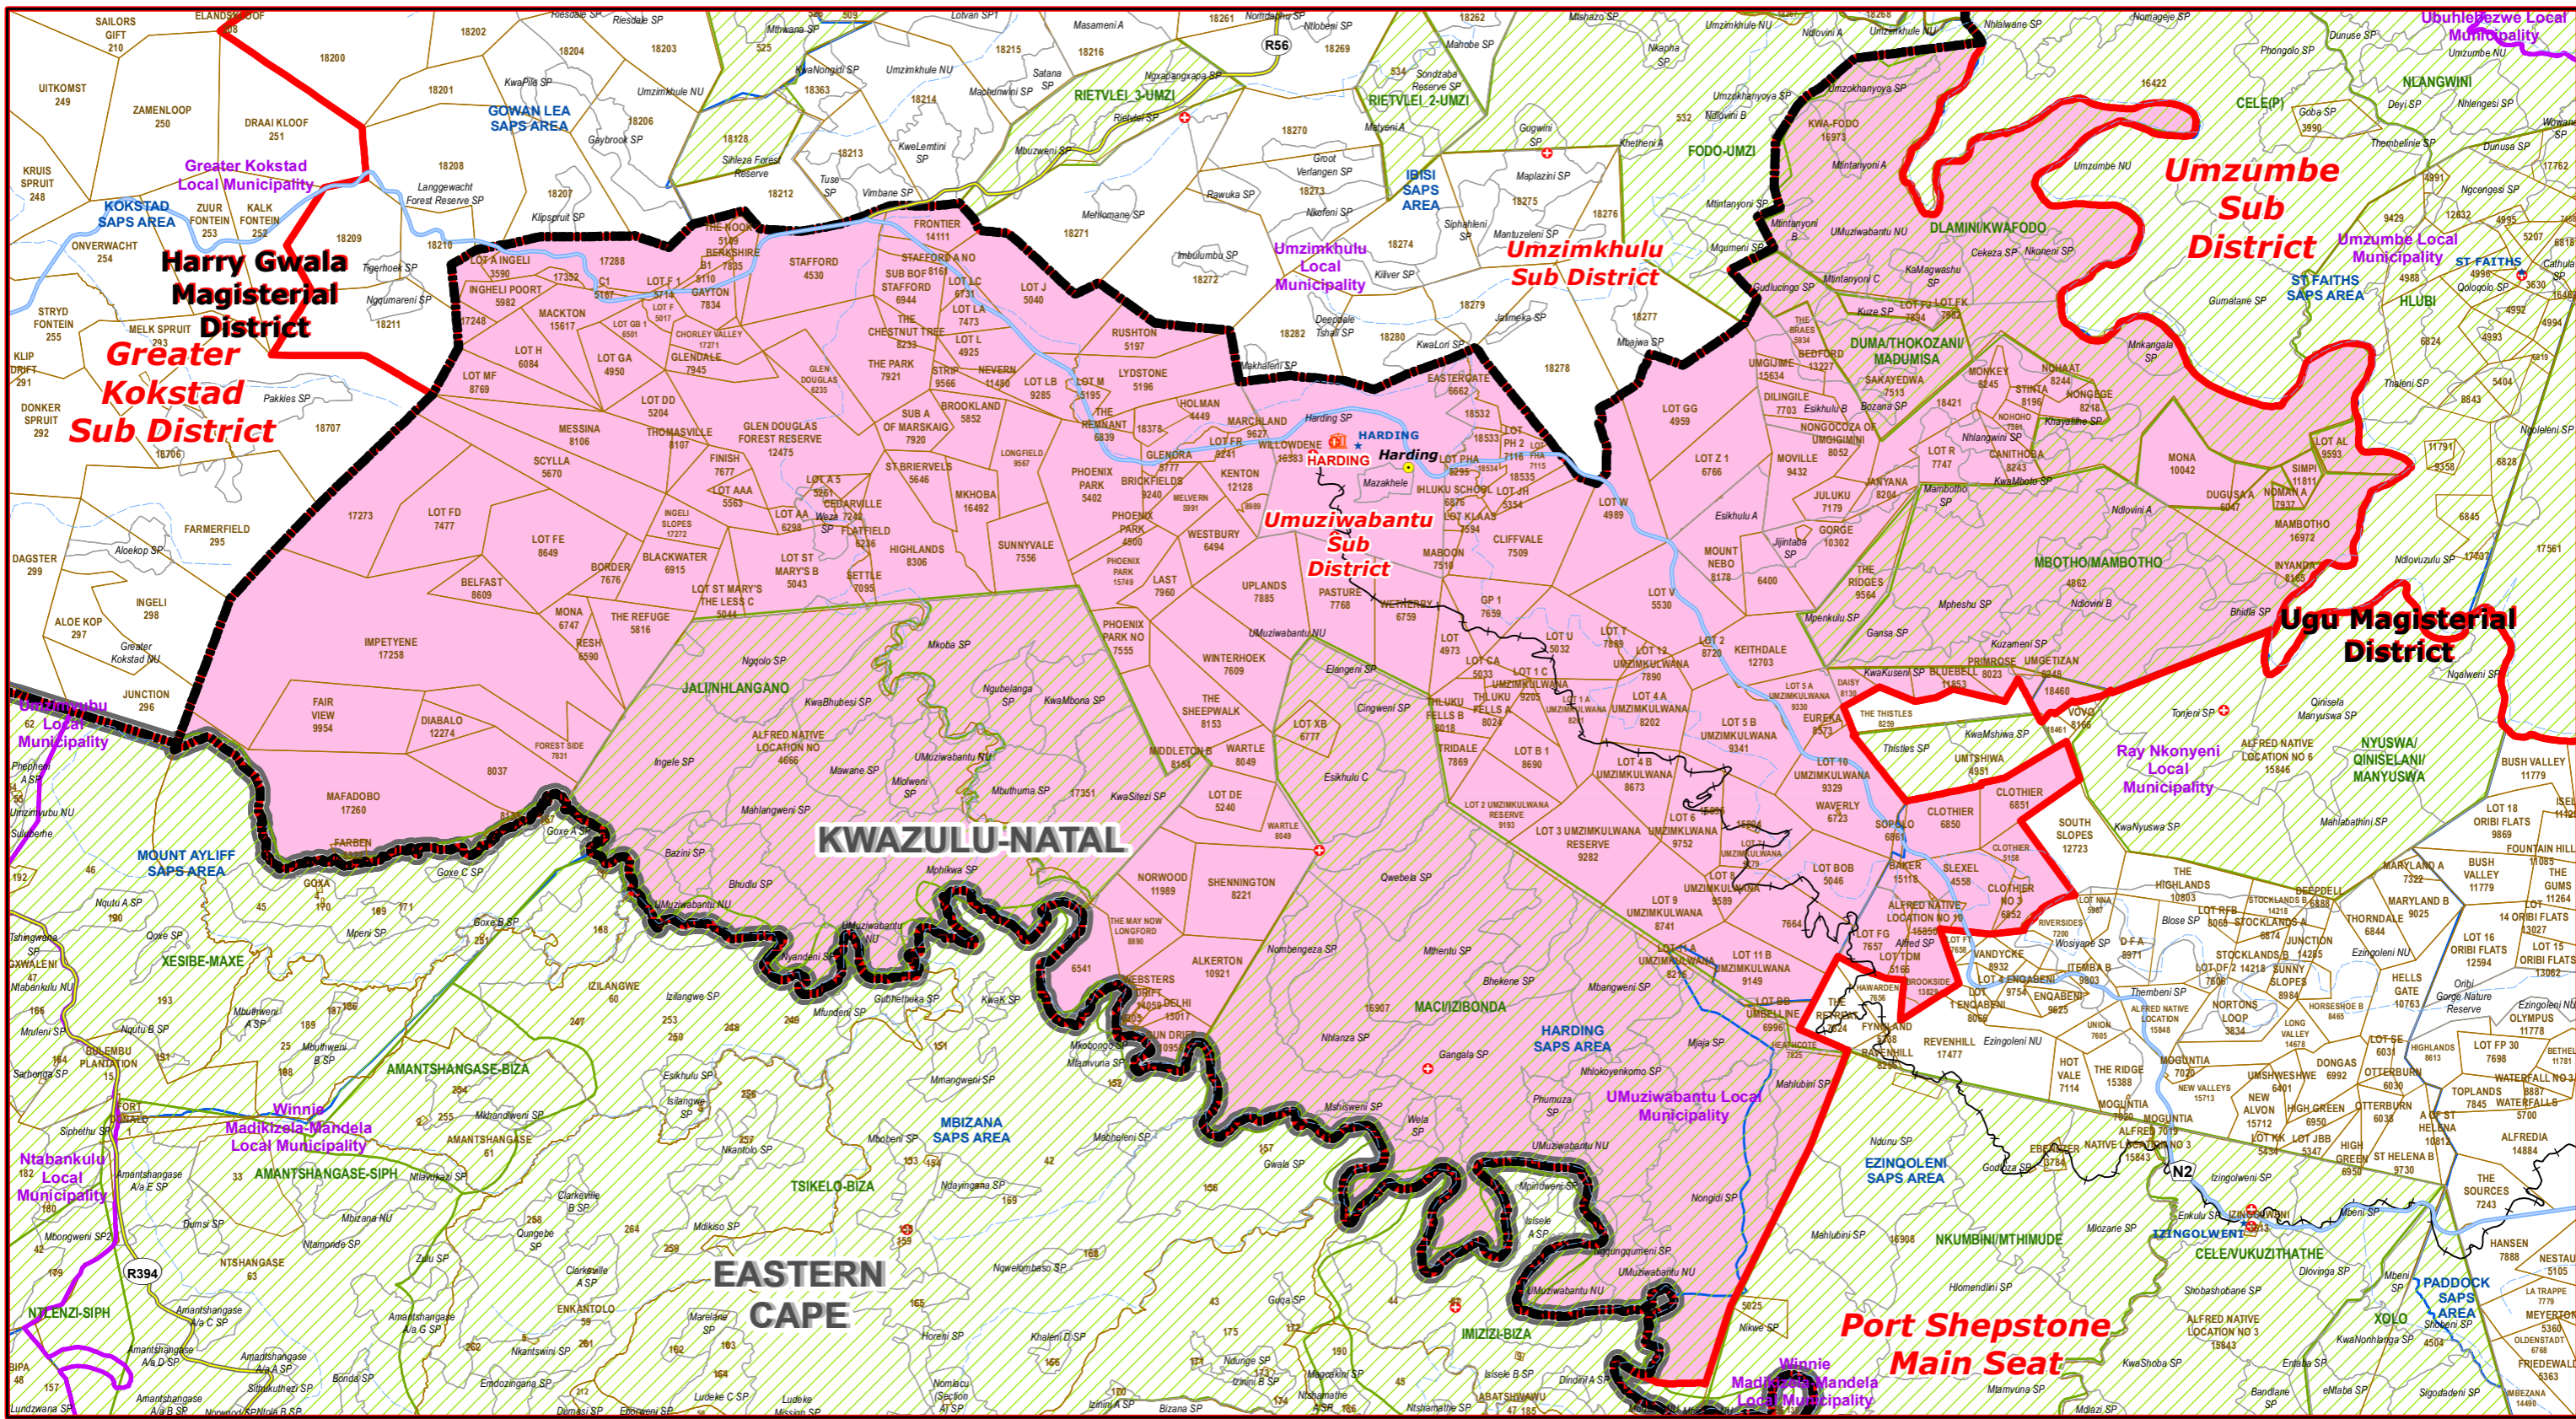

Umuziwabantu Sub District of Ugu Magisterial District

- Le**
- Main Town
 - Main Courts
 - ★ Police Stations & Facilities
 - ▲ Schools
 - Health Facilities
 - Rivers
 - National Roads
 - Main Roads
 - Railways
 - Provinces
 - Local Municipality
 - Proposed Magisterial District
 - Proposed Seat / Sub District
 - Traditional Councils
 - Dams

Proposed Main Seat / Sub District within the Proposed Magisterial District

- DATA SUPPLIED BY:
- Statistics South Africa
 - Department of Water Affairs & Forestry
 - Department of Provincial & Local Government
 - Department of Health
 - Department of Safety & Security
 - Department of Education
 - Department of Transport