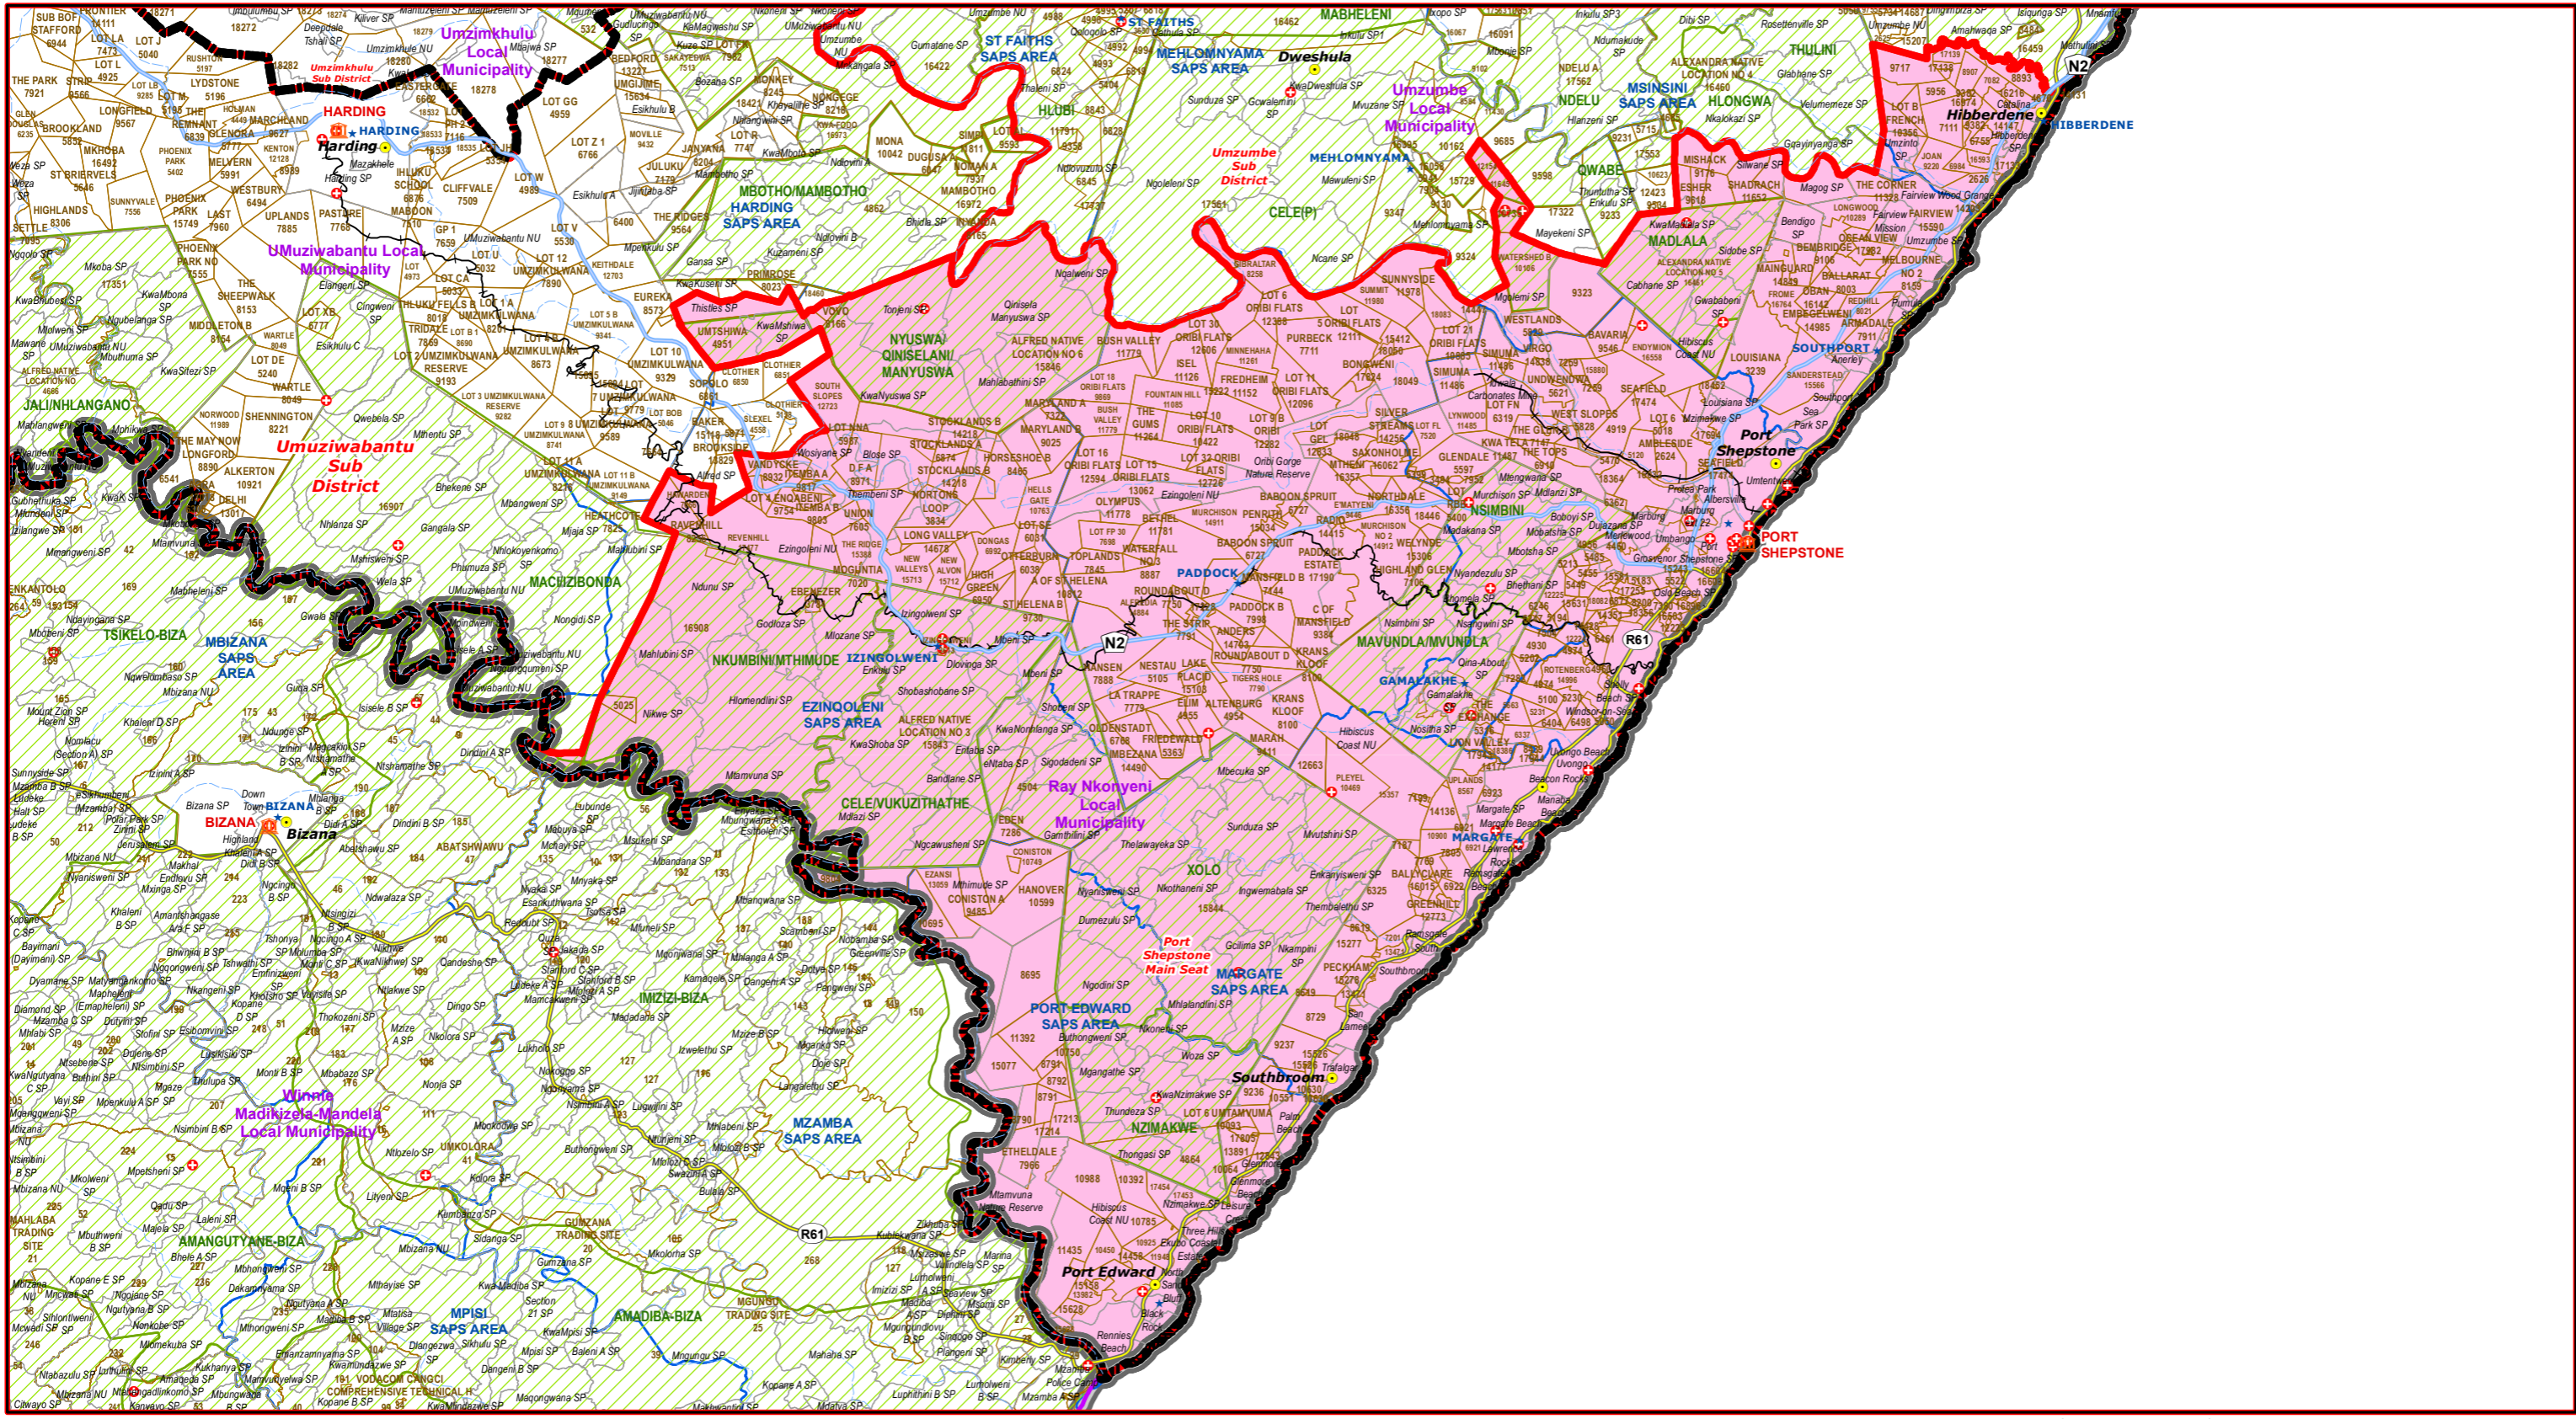

# Port Shepstone Main Seat of Ugu Magisterial District

- Legend**
- Main Town
  - Main Courts
  - ★ Place of Sitting
  - ★ Police Stations & Facilities
  - ▲ Schools
  - Health Facilities
  - Rivers
  - National Roads
  - Main Roads
  - Railways
  - Provinces
  - Local Municipality
  - Proposed Magisterial District
  - Proposed Seat / Sub District
  - Traditional Councils
  - Dams

## Proposed Main Seat / Sub District within the Proposed Magisterial District

- DATA SUPPLIED BY:**
- Statistics South Africa
  - Department of Water Affairs & Forestry
  - Department of Provincial & Local Government
  - Department of Health
  - Department of Safety & Security
  - Department of Education
  - Department of Transport