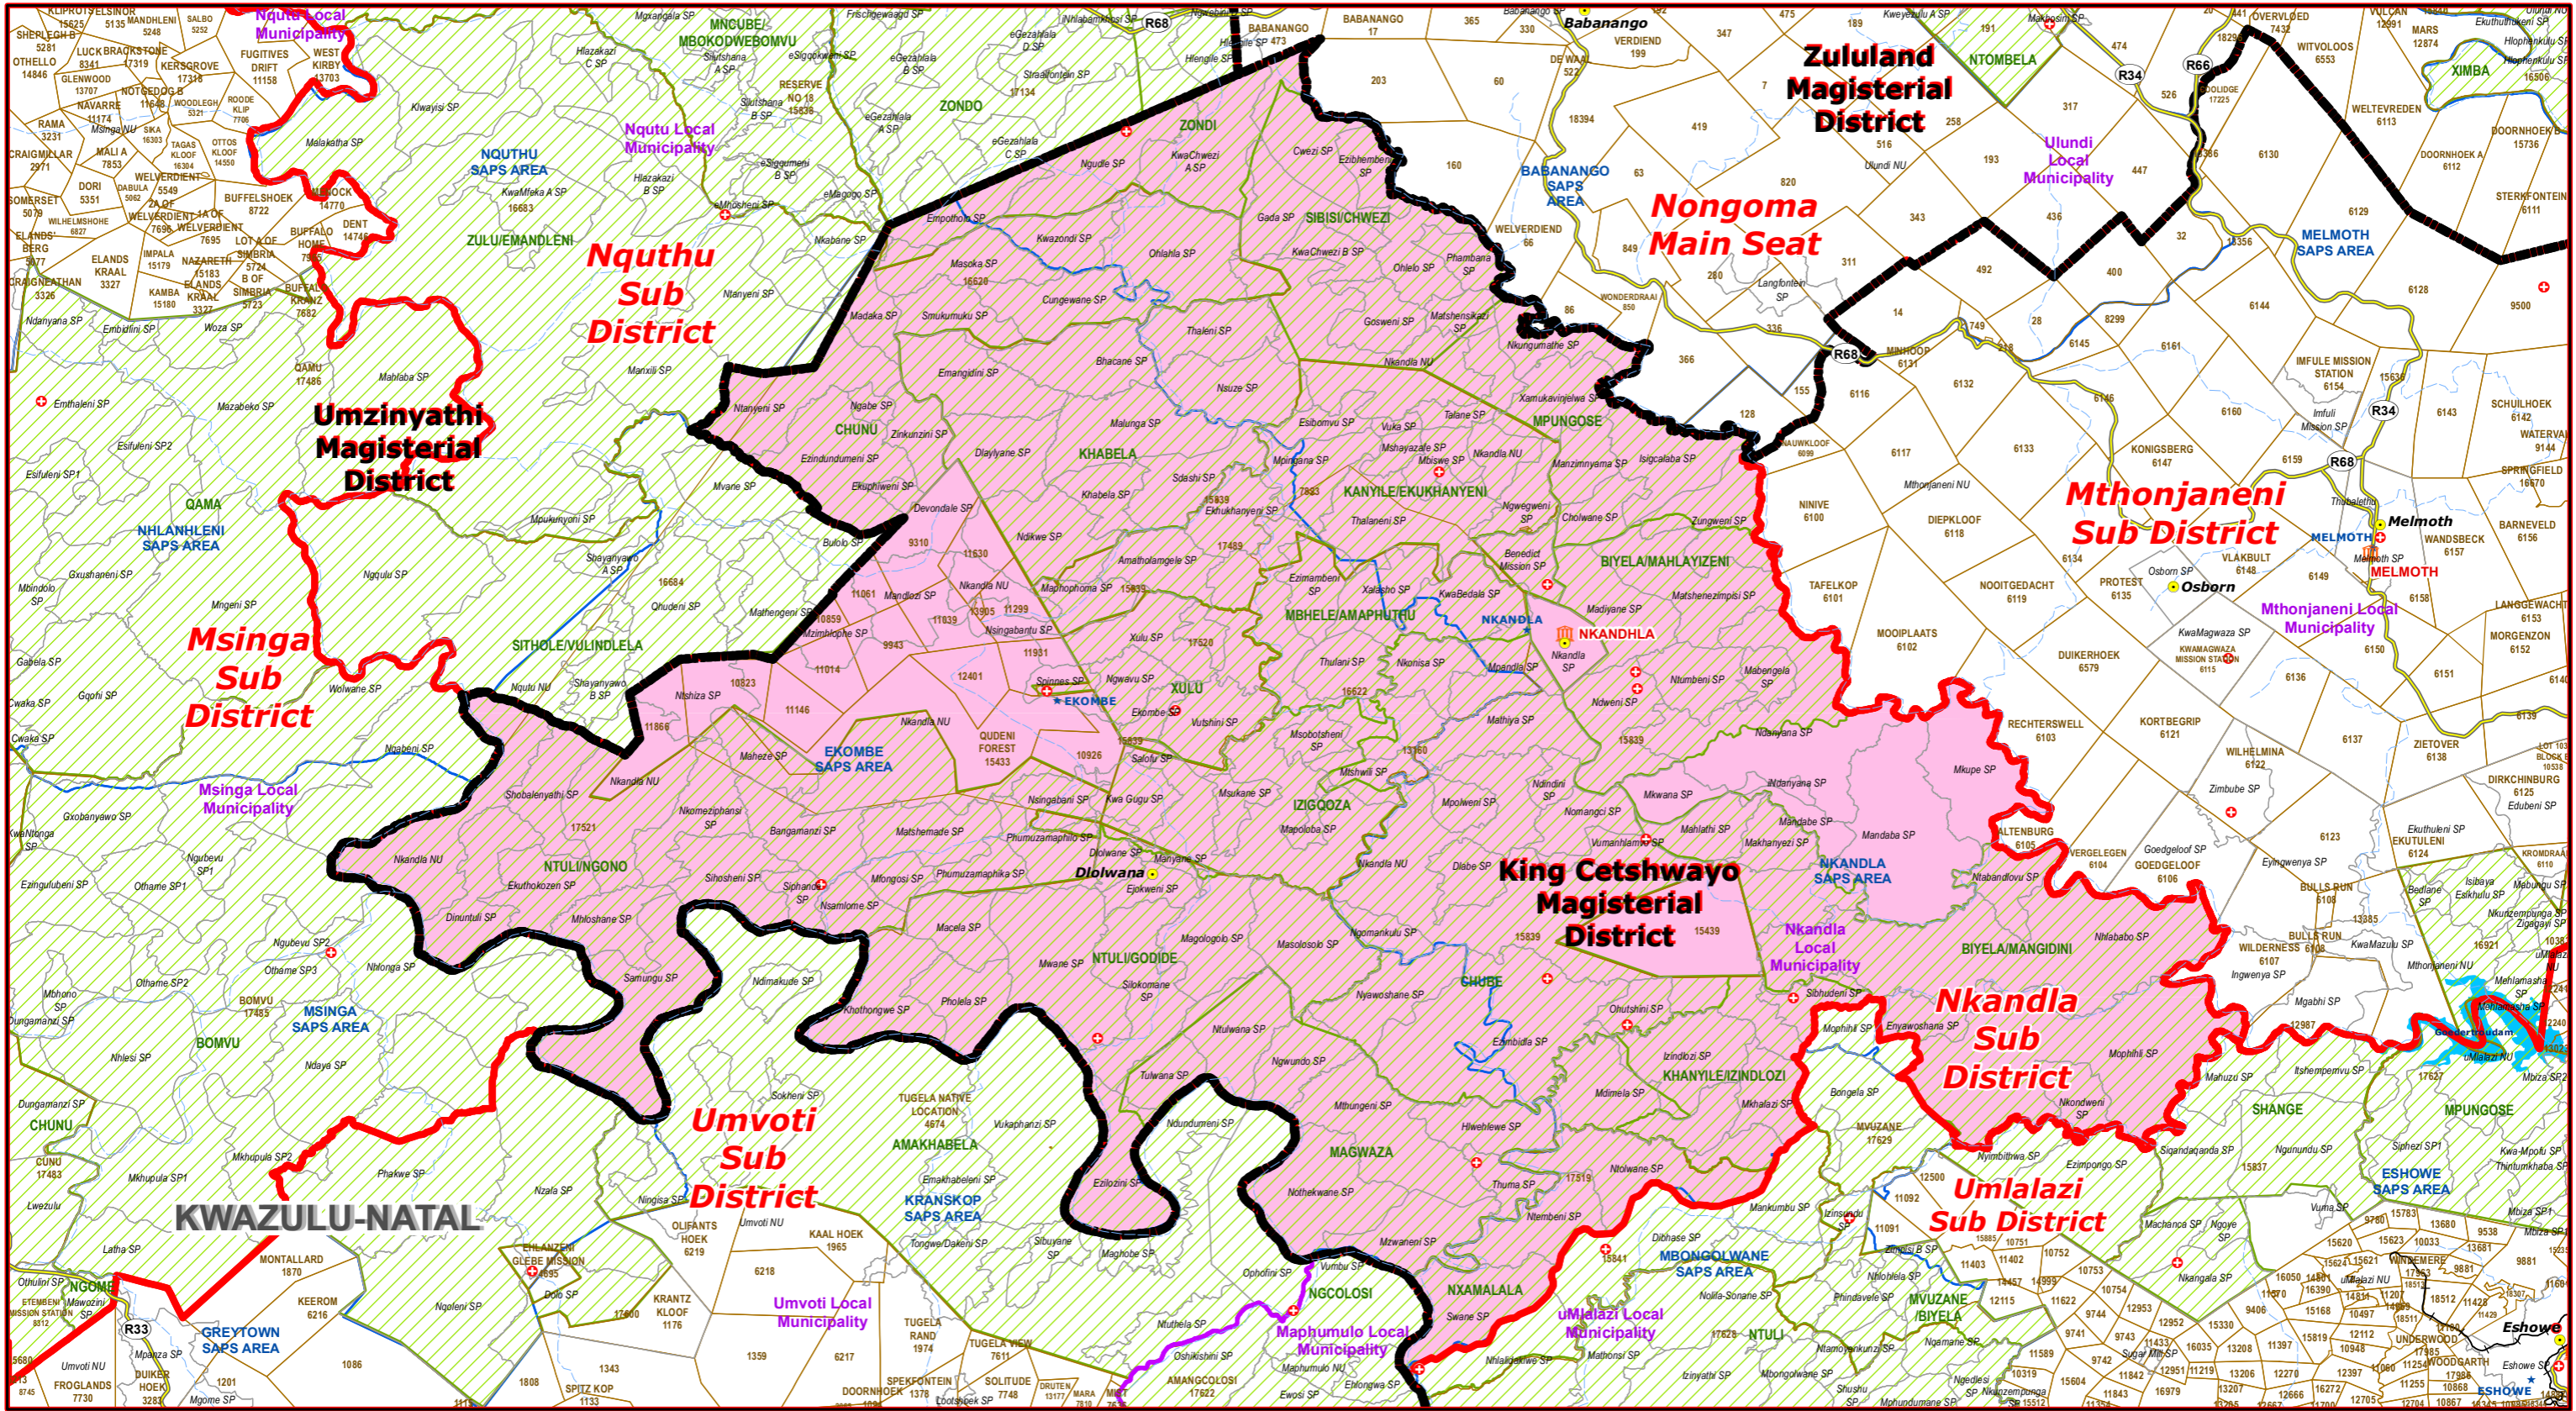

Nkandla Sub District of King Cetshwayo Magisterial District

- Legend**
- Main Town
 - Main Courts
 - Place of Sitting
 - ★ Police Stations & Facilities
 - ▲ Schools
 - Health Facilities
 - Rivers
 - National Roads
 - Main Roads
 - Railways
 - Provinces
 - Local Municipality
 - Proposed Magisterial District
 - Proposed Seat / Sub District
 - Traditional Councils
 - Dams

Proposed Main Seat / Sub District within the Proposed Magisterial District

DATA SUPPLIED BY:

- Statistics South Africa
- Department of Water Affairs & Forestry
- Department of Provincial & Local Government
- Department of Health
- Department of Safety & Security
- Department of Education
- Department of Transport