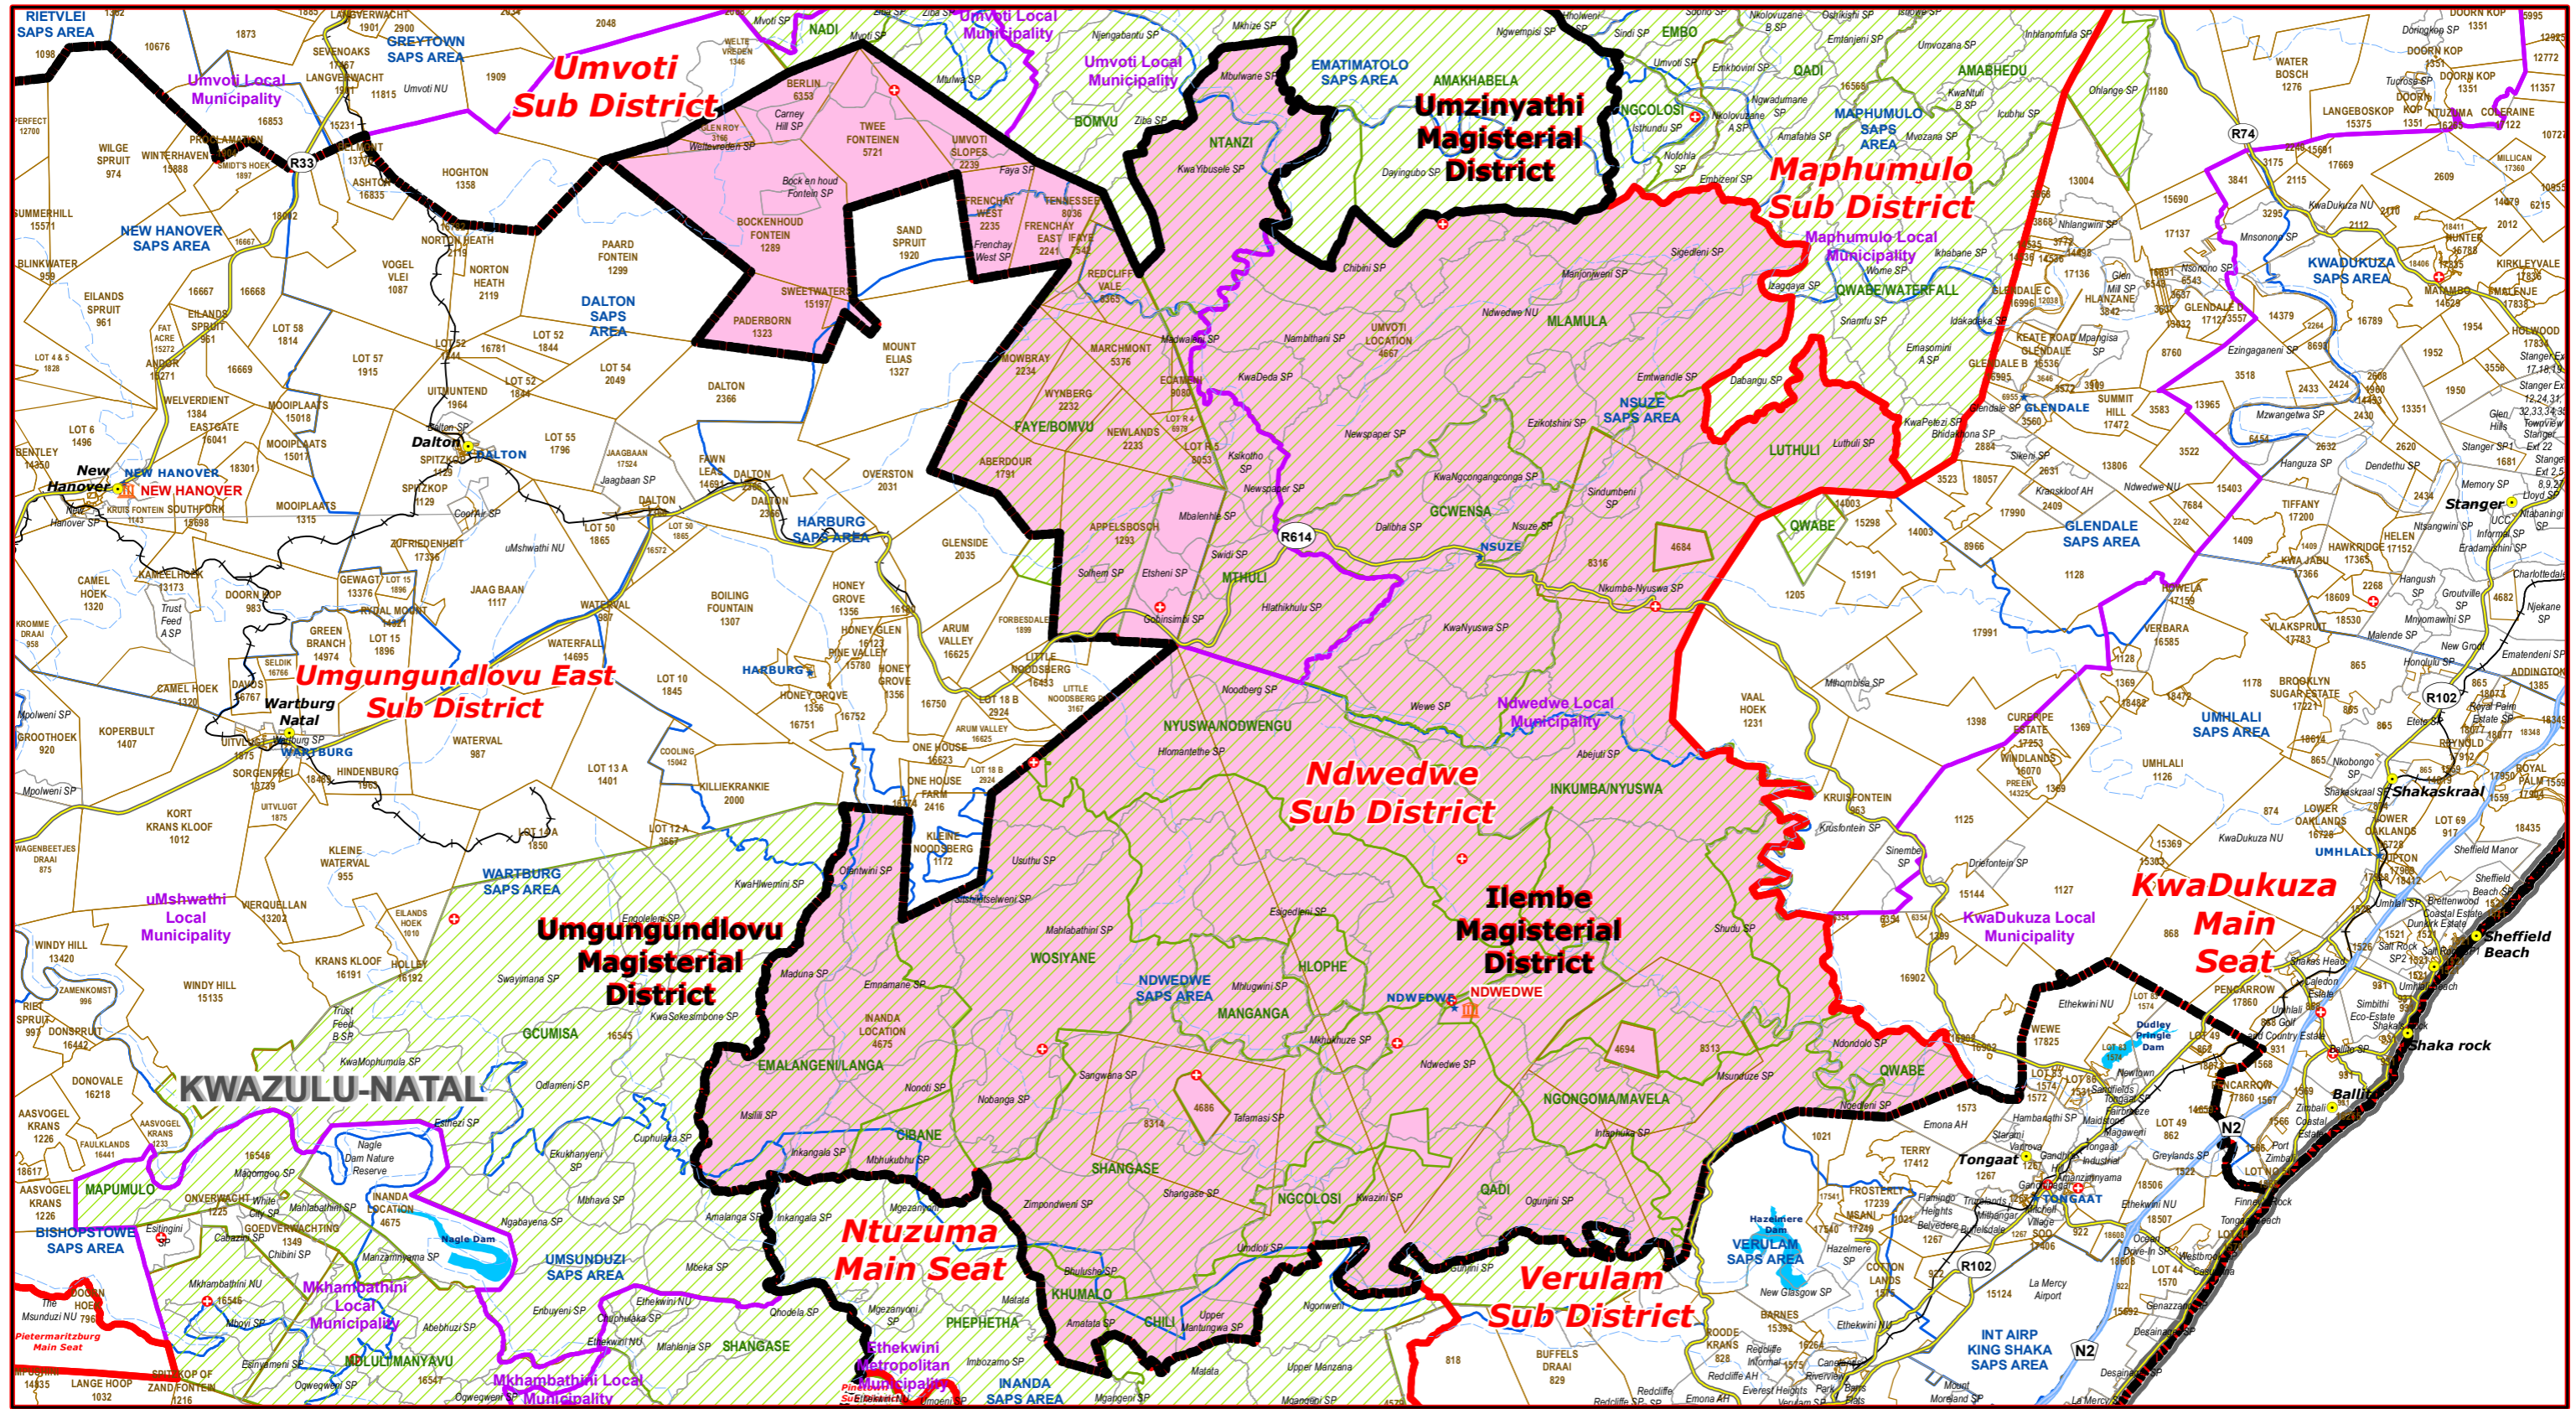

# Ndwedwe Sub District of Ilembe Magisterial District

- Legend**
- Main Town
  - Main Courts
  - Place of Sitting
  - ★ Police Stations & Facilities
  - ▲ Schools
  - Health Facilities
  - Rivers
  - National Roads
  - Main Roads
  - Railways
  - Provinces
  - Local Municipality
  - Proposed Magisterial District
  - Proposed Seat / Sub District
  - Traditional Councils
  - Dams

## Proposed Main Seat / Sub District within the Proposed Magisterial District

DATA SUPPLIED BY:

- Statistics South Africa
- Department of Water Affairs & Forestry
- Department of Provincial & Local Government
- Department of Health
- Department of Safety & Security
- Department of Education
- Department of Transport

**May 2021**