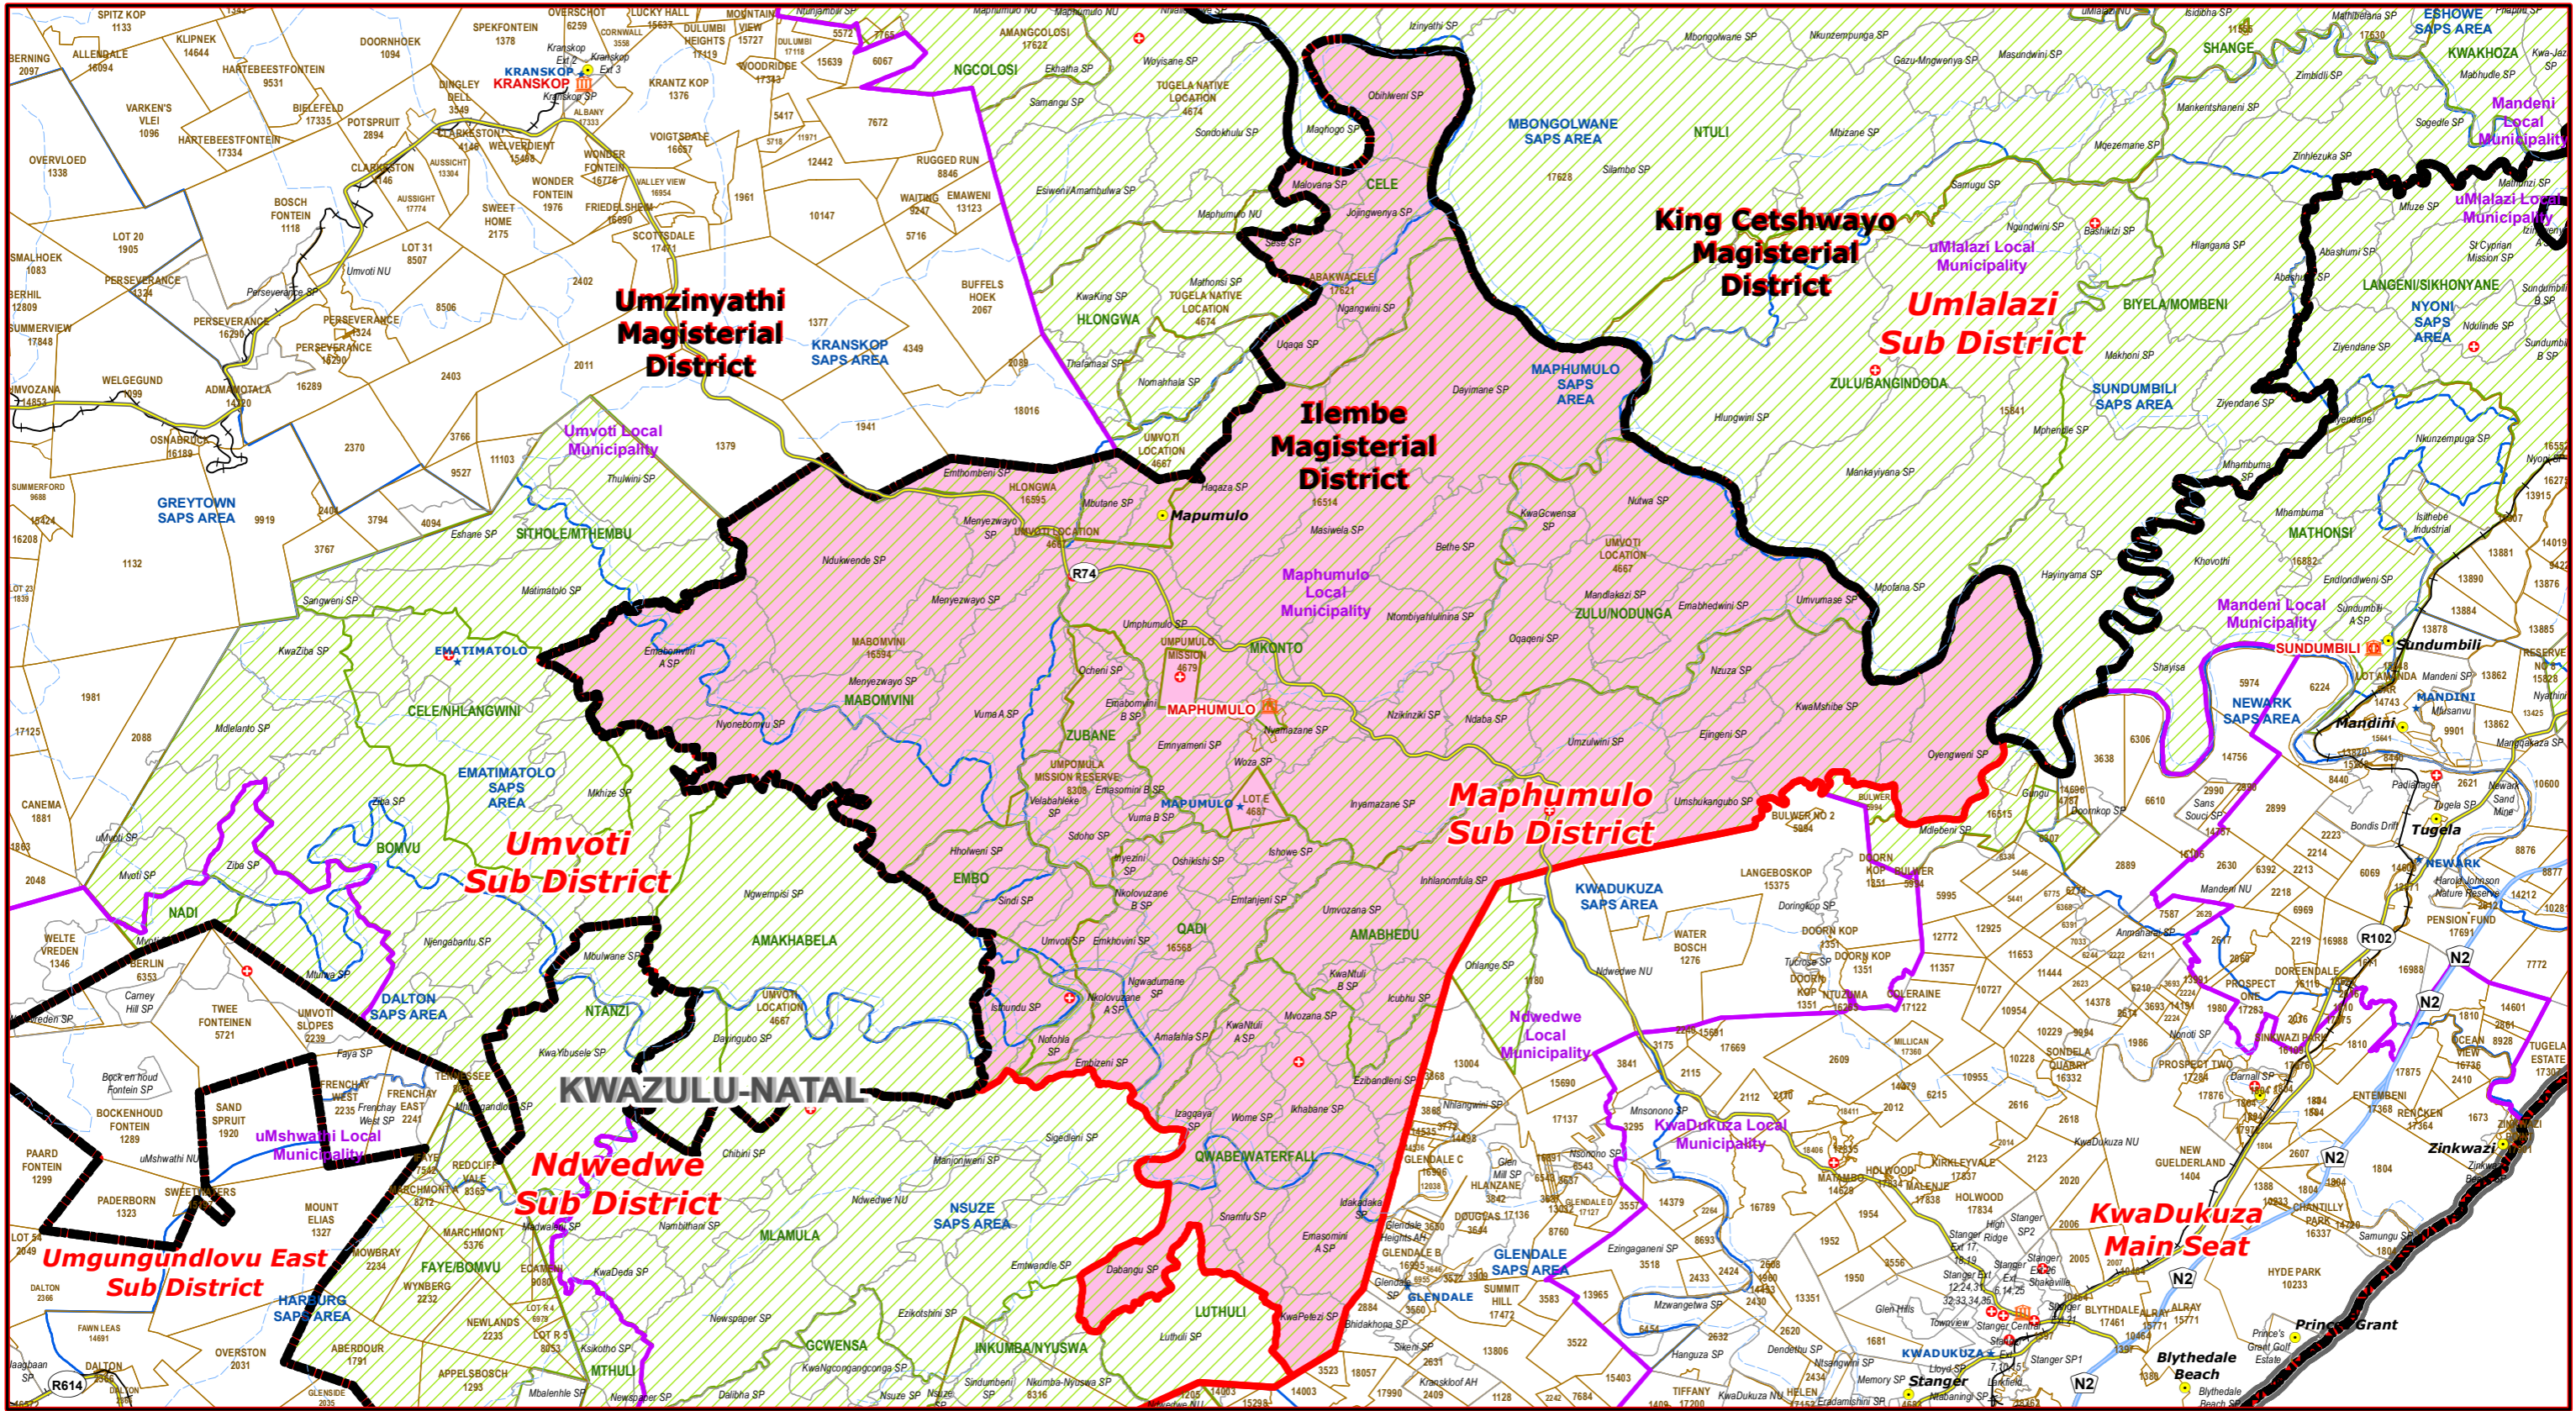

Maphumulo Sub District of Ilembe Magisterial District

- Legend**
- Main Town
 - Main Courts
 - Place of Sitting
 - ★ Police Stations & Facilities
 - ▲ Schools
 - Health Facilities
 - Rivers
 - National Roads
 - Main Roads
 - Railways
 - Provinces
 - Local Municipality
 - Proposed Magisterial District
 - Proposed Seat / Sub District
 - Traditional Councils
 - Dams

Proposed Main Seat / Sub District within the Proposed Magisterial District

DATA SUPPLIED BY:

- Statistics South Africa
- Department of Water Affairs & Forestry
- Department of Provincial & Local Government
- Department of Health
- Department of Safety & Security
- Department of Education
- Department of Transport