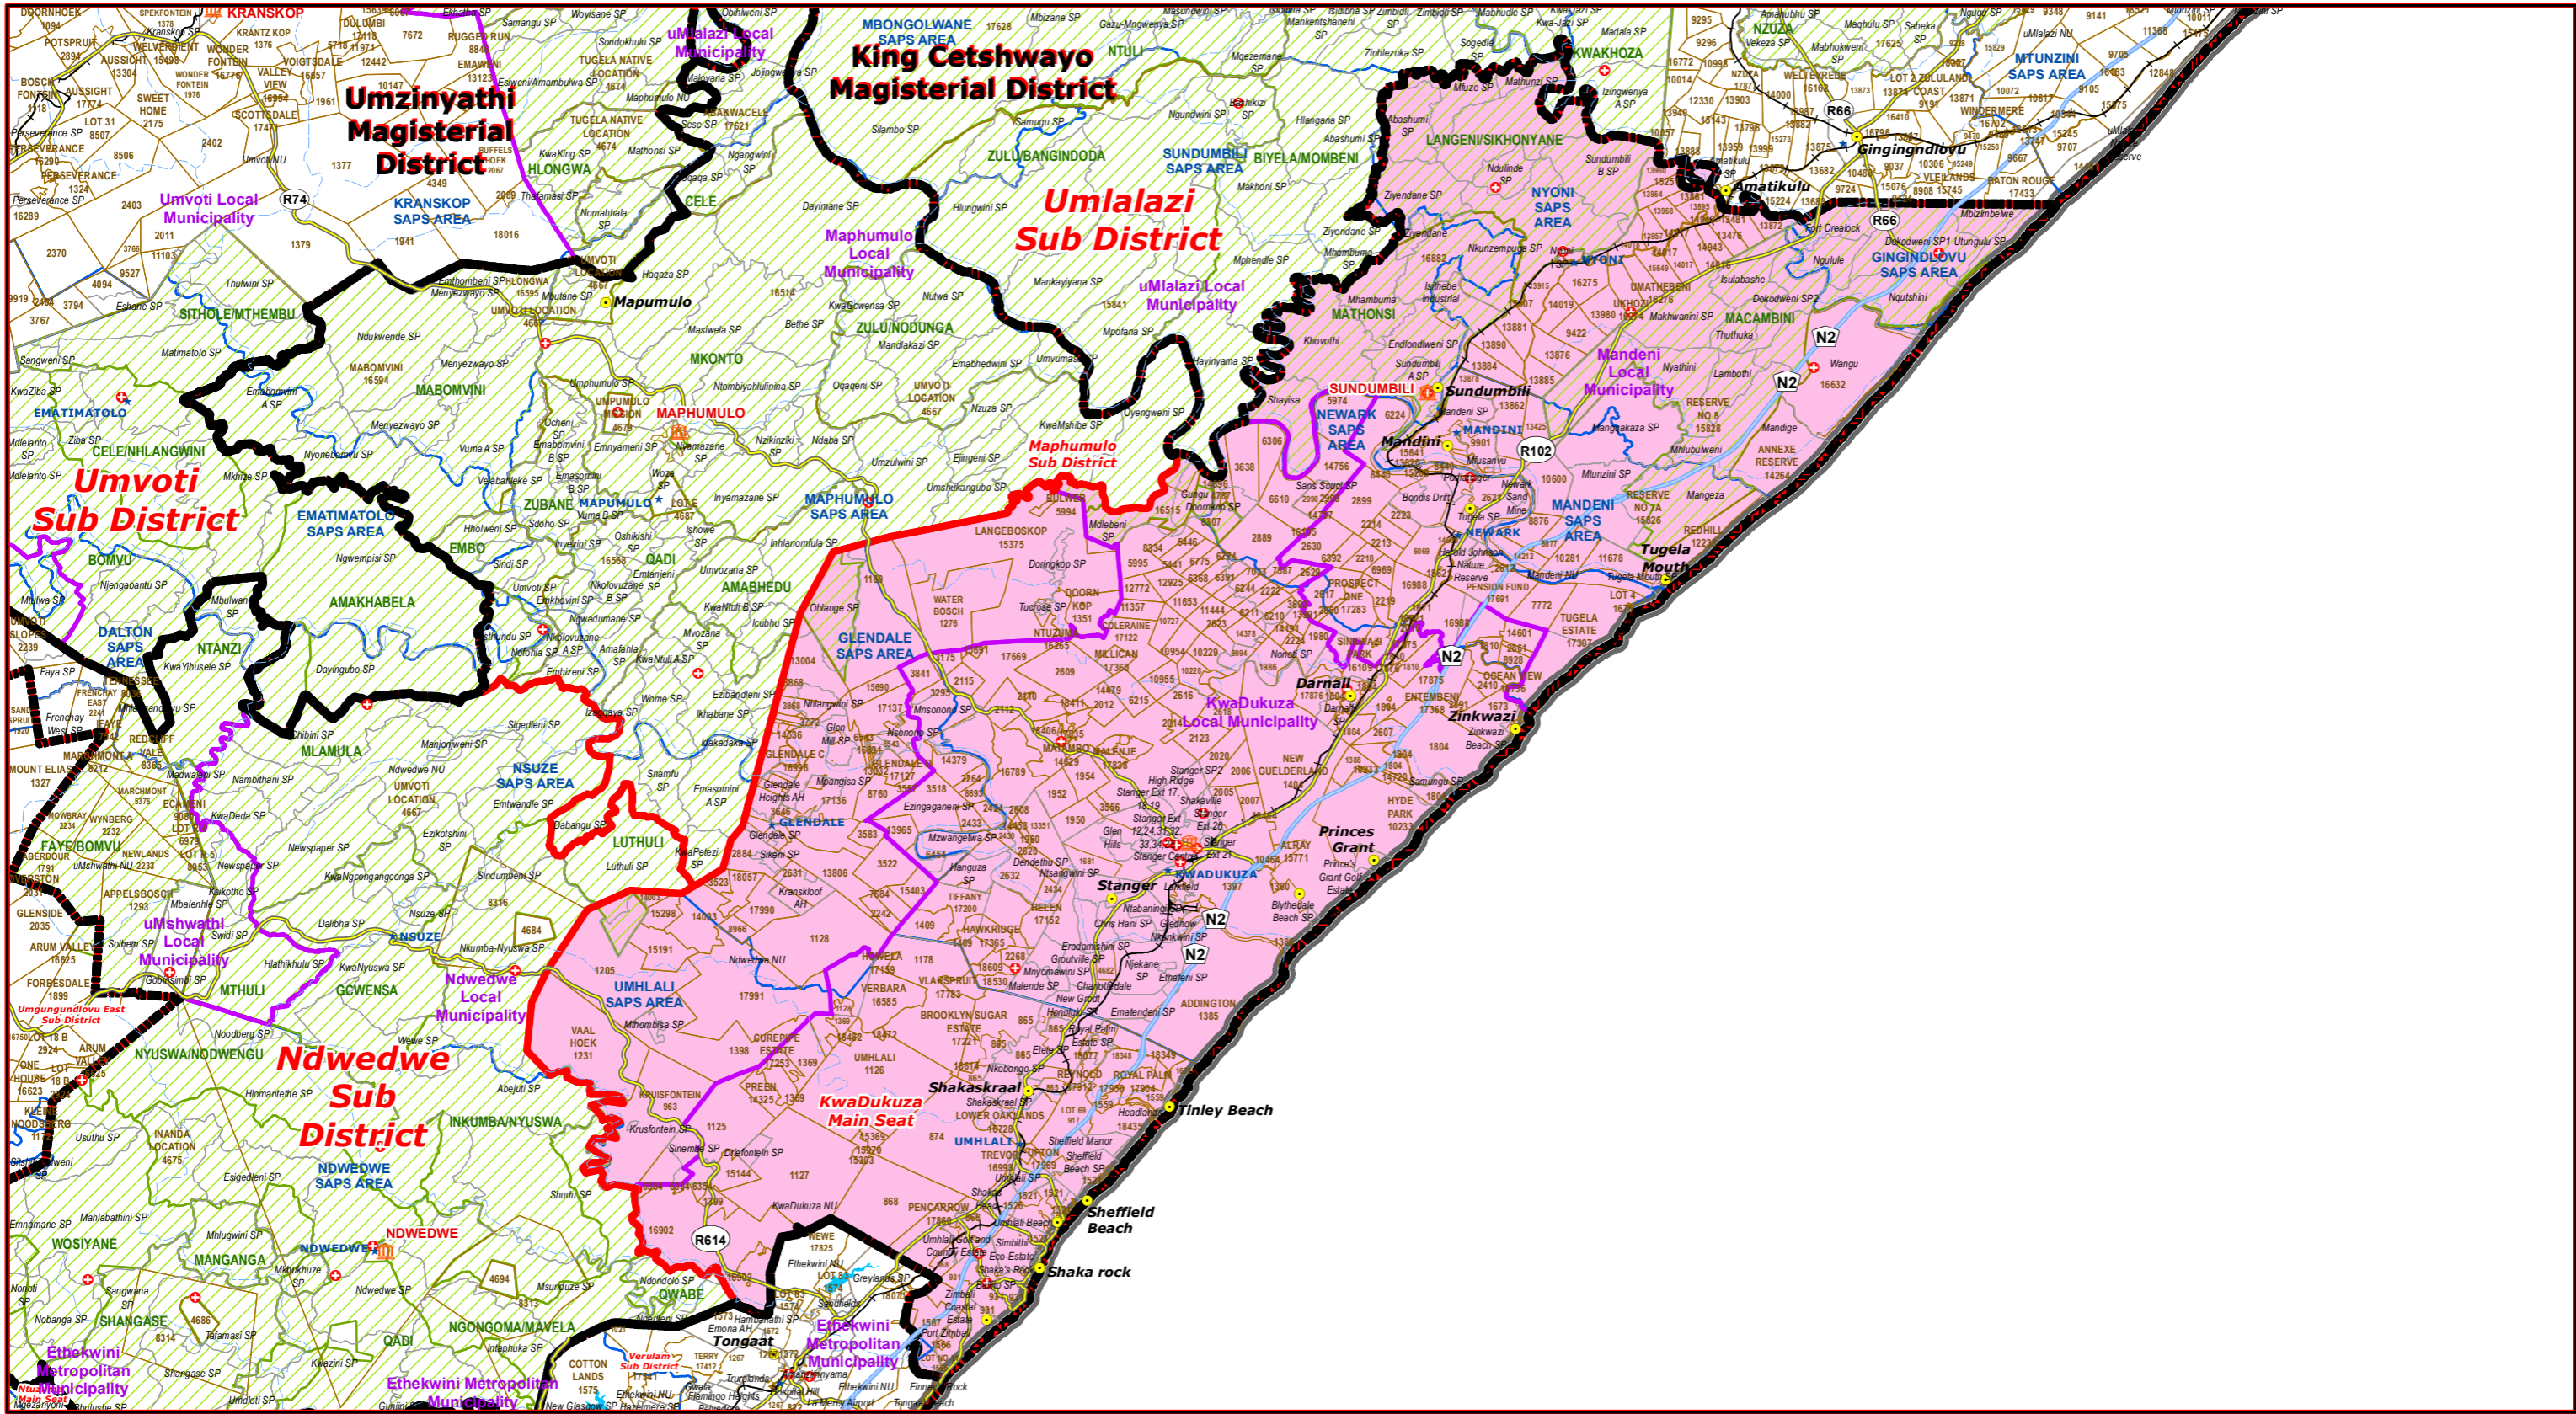

# KwaDukuza Main Seat of Ilembe Magisterial District

- Legend**
- Main Town
  - Main Courts
  - Place of Sitting
  - ★ Police Stations & Facilities
  - ▲ Schools
  - Health Facilities
  - Rivers
  - National Roads
  - Main Roads
  - Railways
  - Provinces
  - Local Municipality
  - Proposed Magisterial District
  - Proposed Seat / Sub District
  - Traditional Councils
  - Dams

## Proposed Main Seat / Sub District within the Proposed Magisterial District

DATA SUPPLIED BY:

- Statistics South Africa
- Department of Water Affairs & Forestry
- Department of Provincial & Local Government
- Department of Health
- Department of Safety & Security
- Department of Education
- Department of Transport

**May 2021**