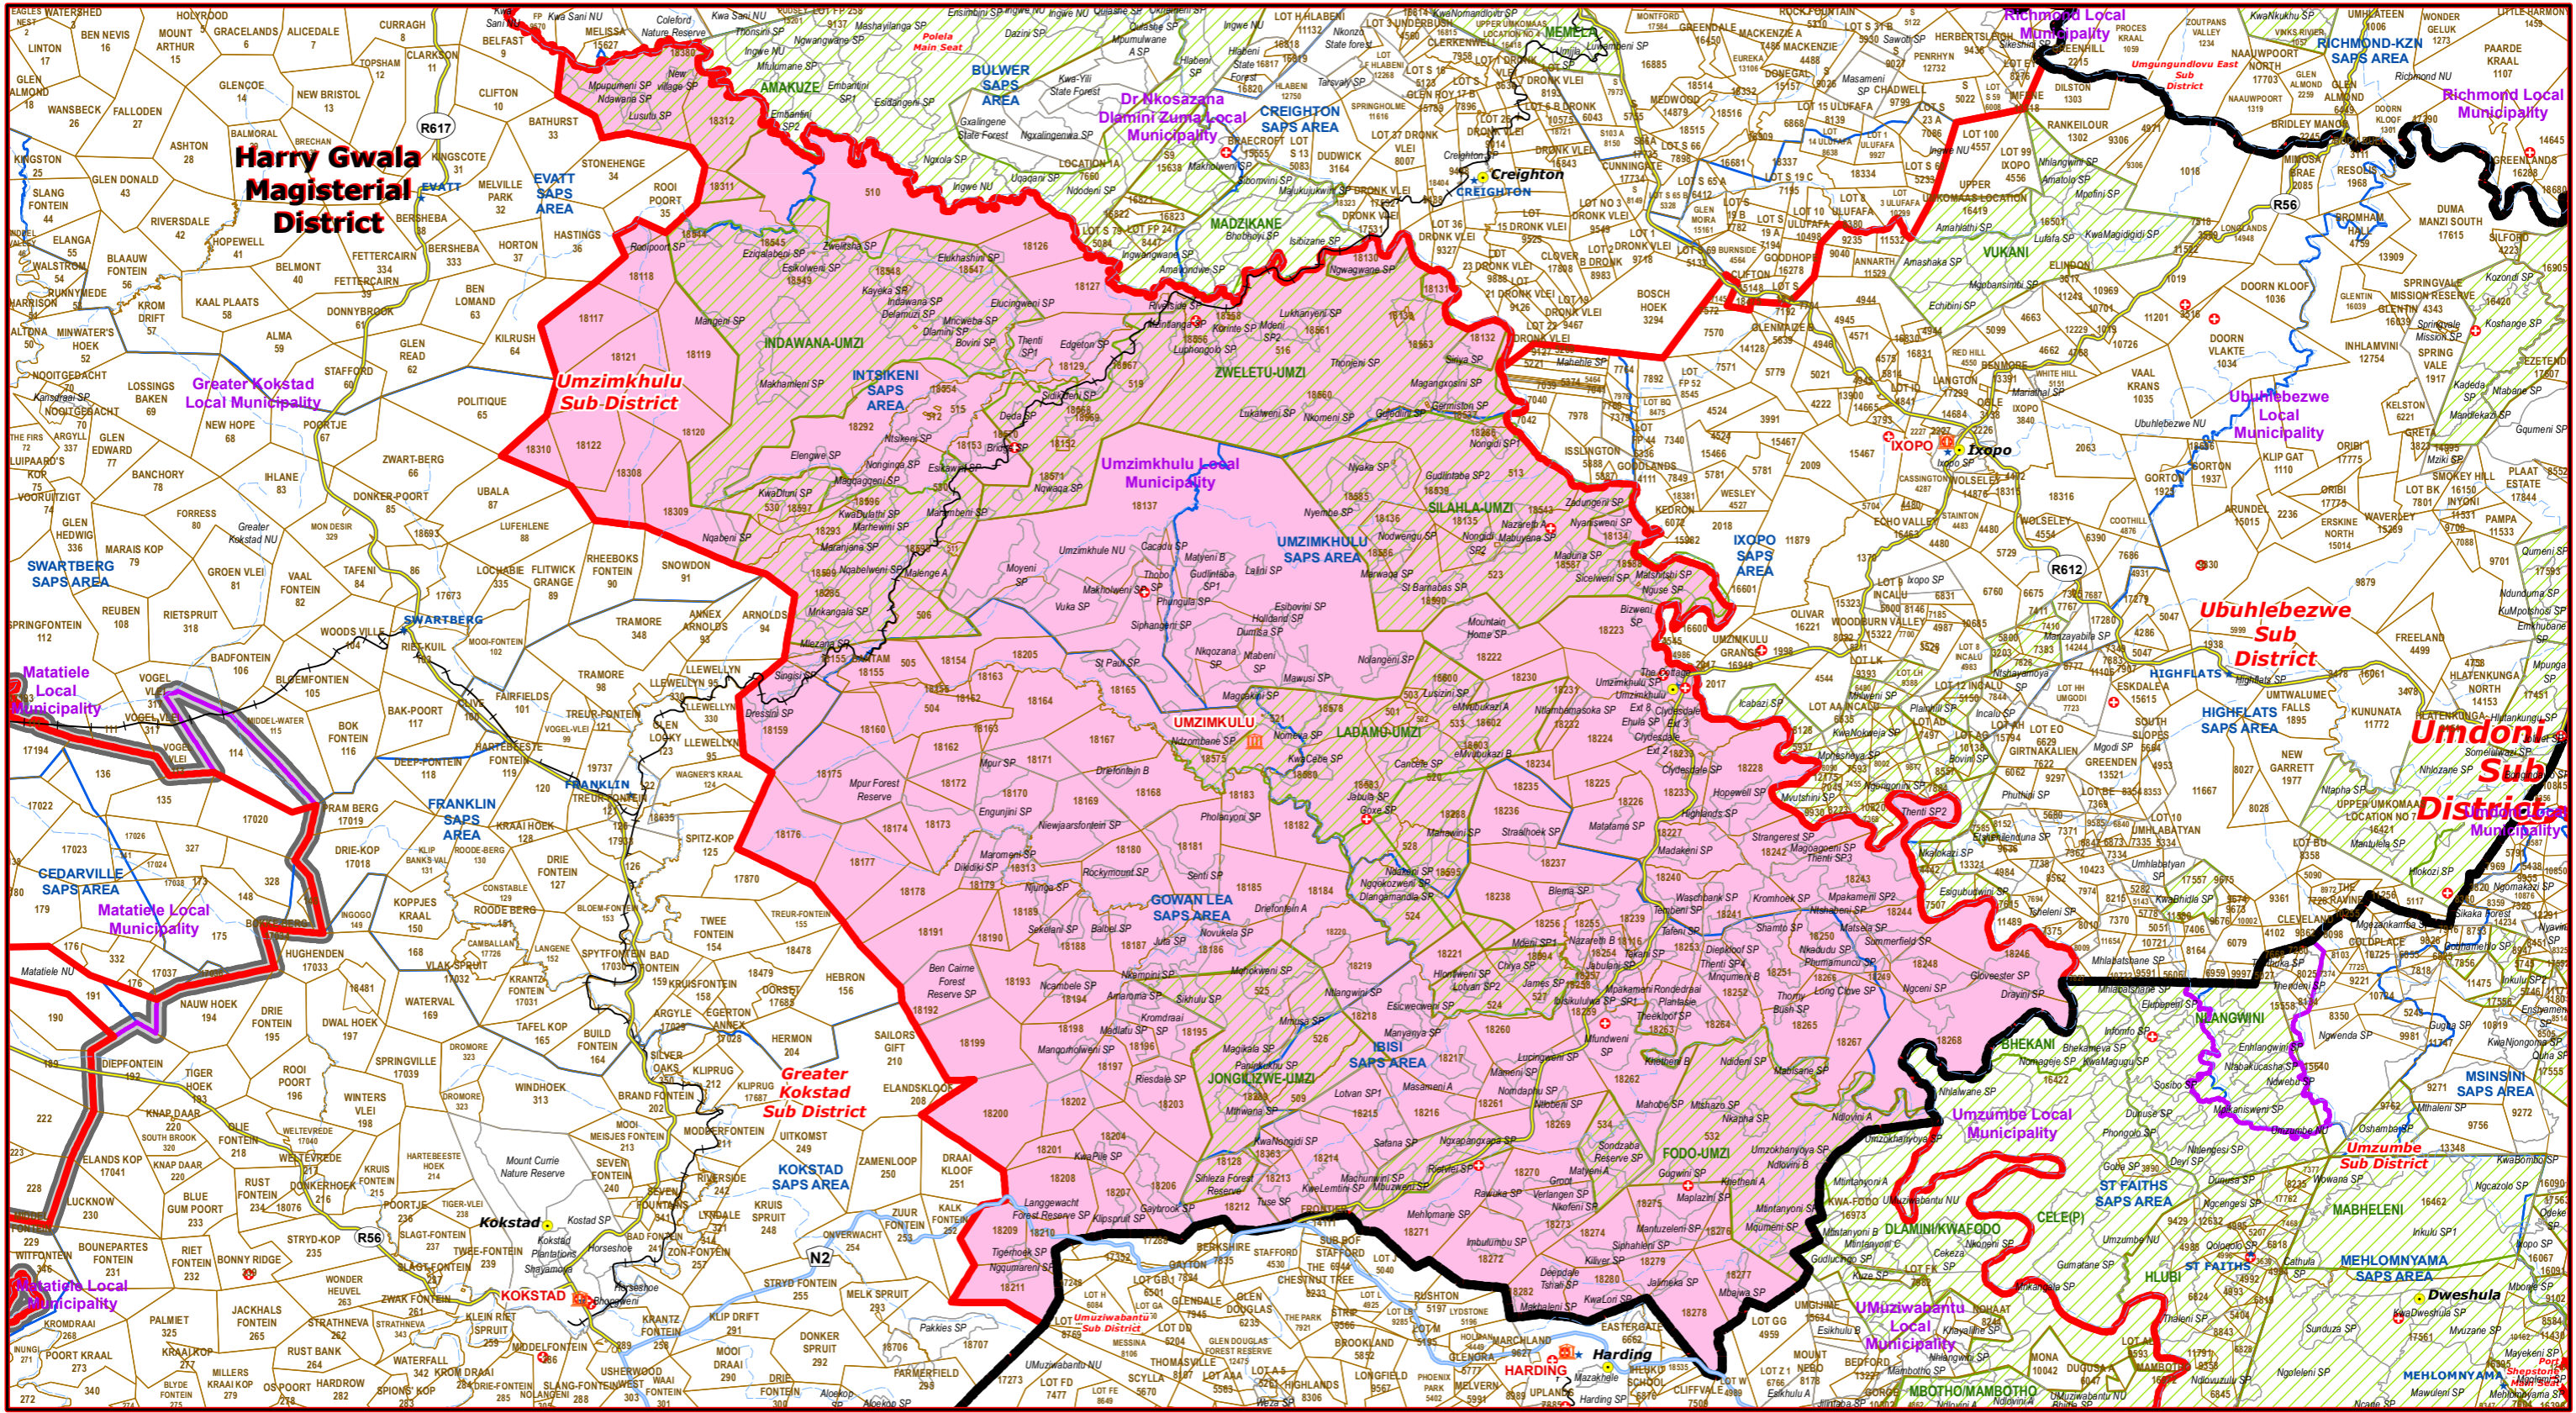

Umzimkhulu Sub District of Harry Gwala Magisterial District

- Legend**
- Main Town
 - Main Courts
 - Place of Sitting
 - ★ Police Stations & Facilities
 - ▲ Schools
 - Health Facilities
 - Rivers
 - National Roads
 - Main Roads
 - Railways
 - Provinces
 - Local Municipality
 - Proposed Magisterial District
 - Proposed Seat / Sub District
 - Traditional Councils
 - Dams

Proposed Main Seat / Sub District within the Proposed Magisterial District

- DATA SUPPLIED BY:**
- Statistics South Africa
 - Department of Water Affairs & Forestry
 - Department of Provincial & Local Government
 - Department of Health
 - Department of Safety & Security
 - Department of Education
 - Department of Transport