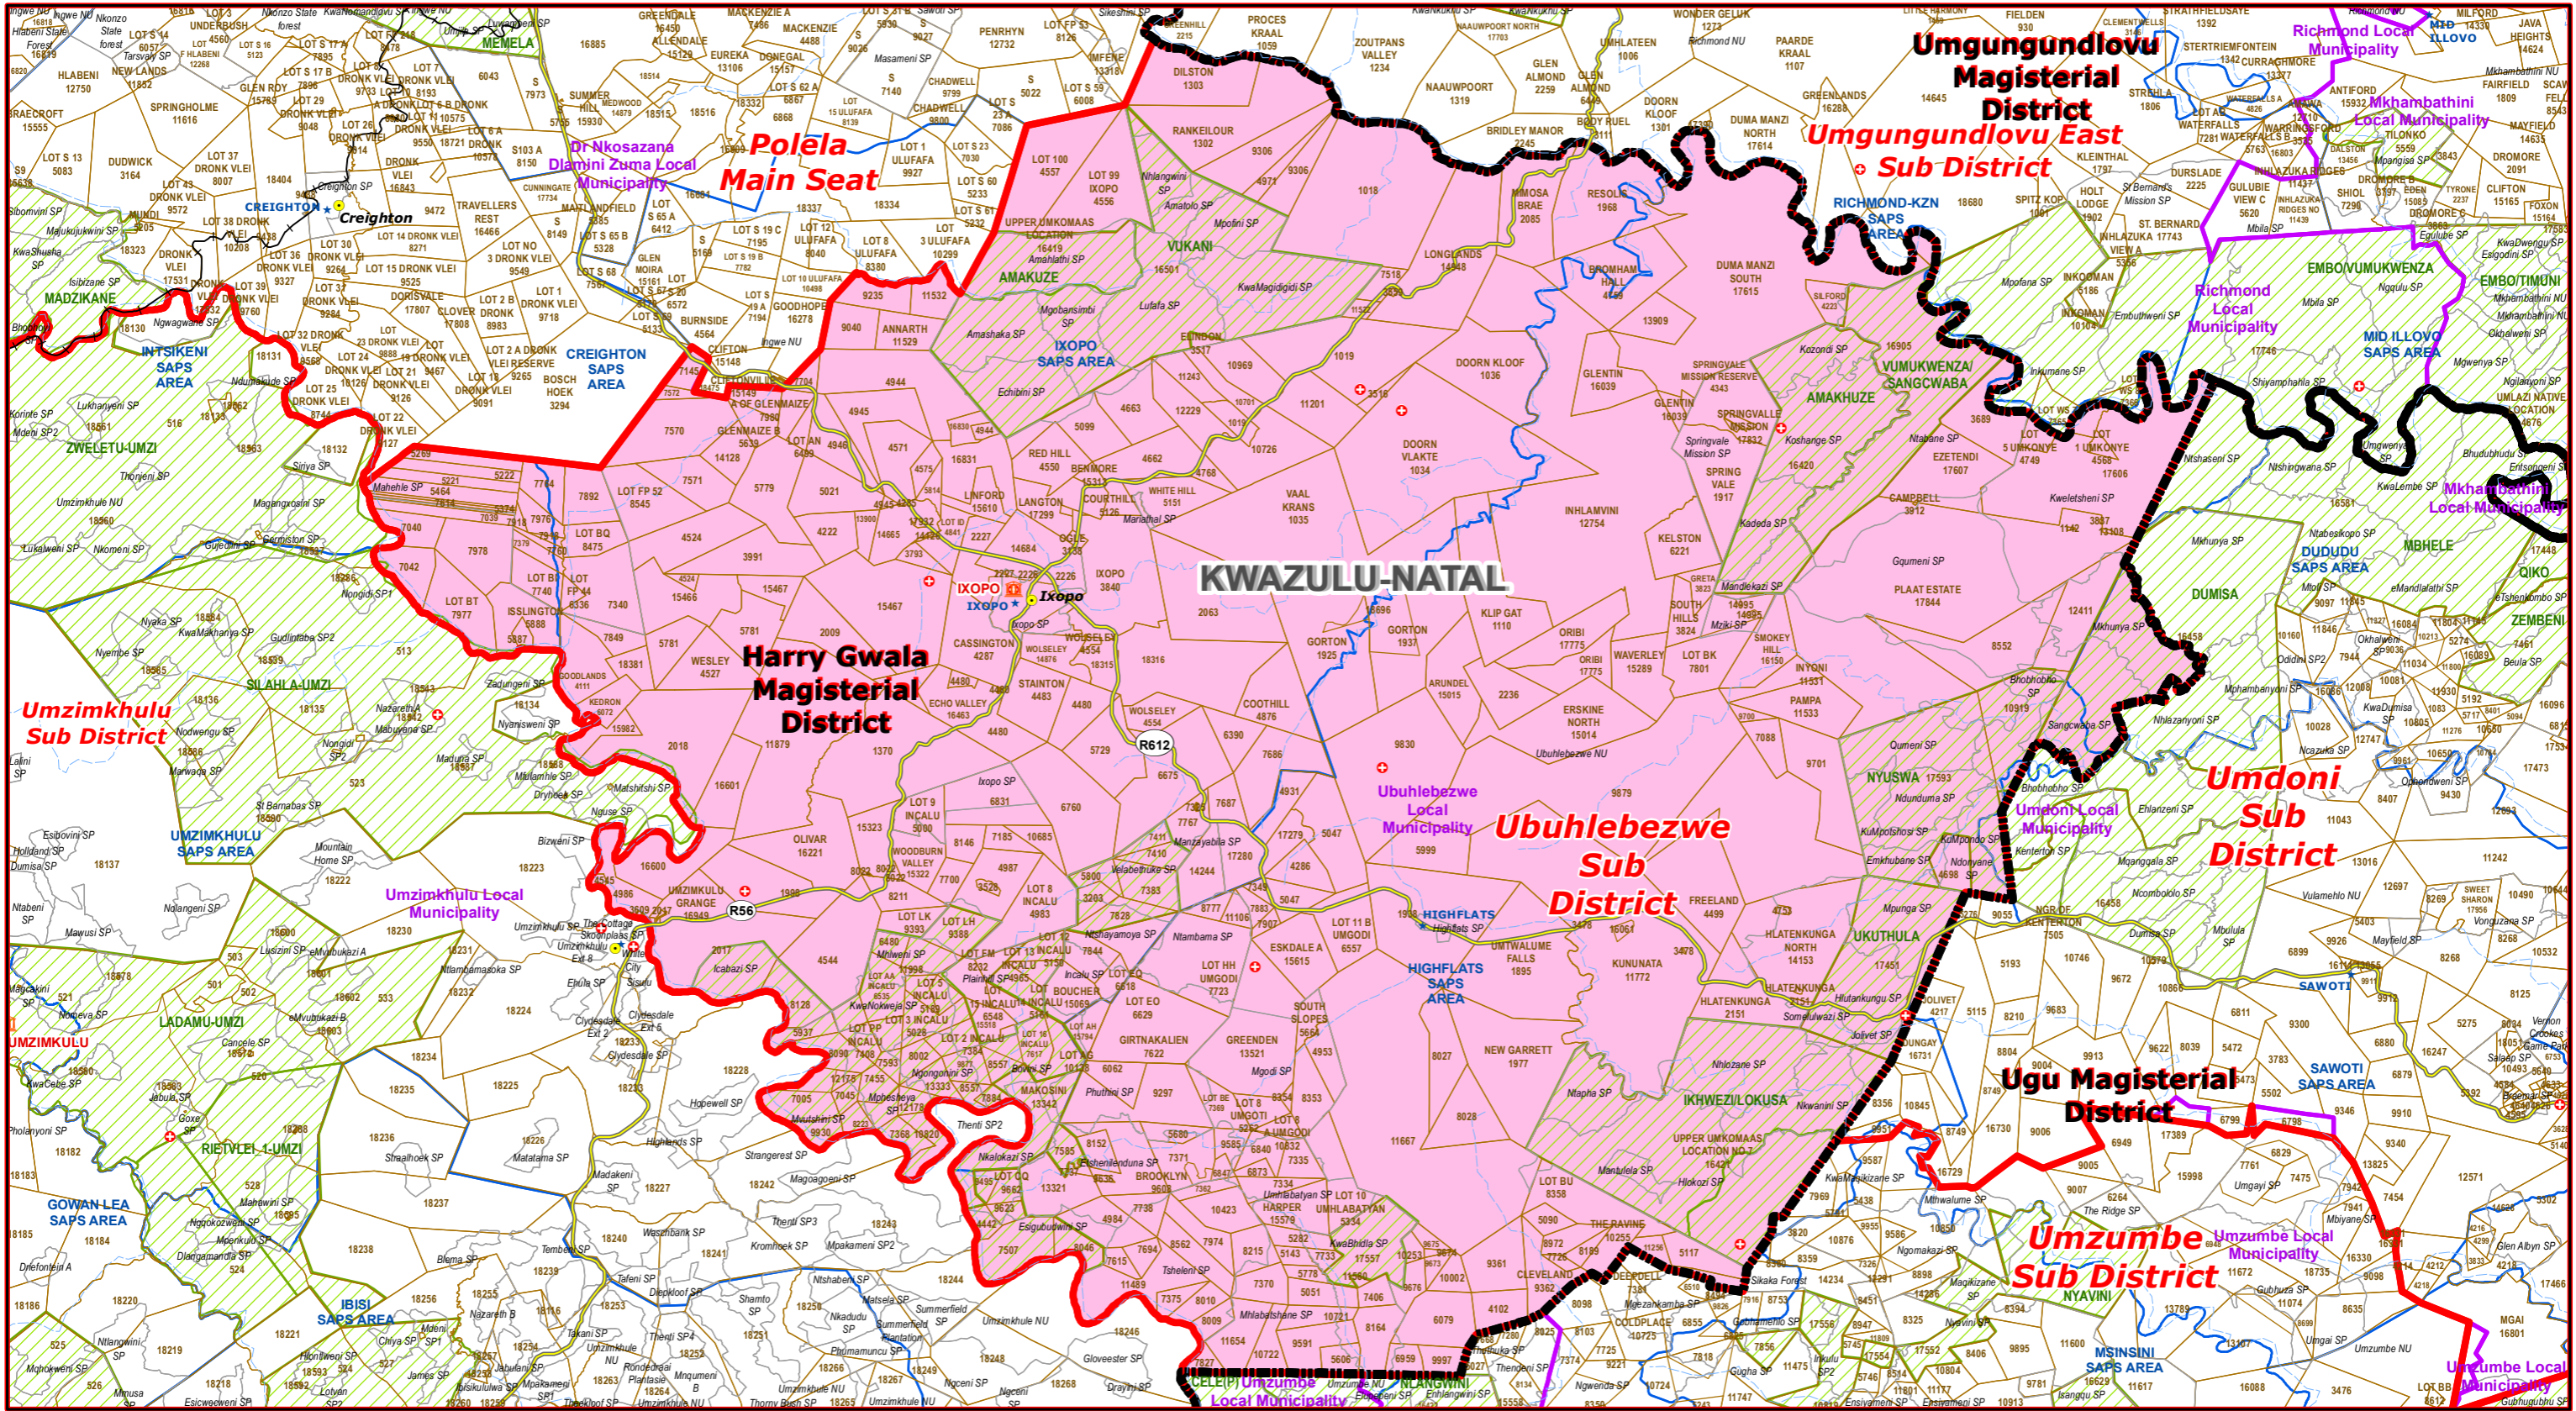

Ubuhlebezwe Sub District of Harry Gwala Magisterial District

- Legend**
- Main Town
 - Main Courts
 - Place of Sitting
 - ★ Police Stations & Facilities
 - ▲ Schools
 - Health Facilities
 - Rivers
 - National Roads
 - Main Roads
 - Railways
 - Provinces
 - Local Municipality
 - Proposed Magisterial District
 - Proposed Seat / Sub District
 - Traditional Councils
 - Dams

Proposed Main Seat / Sub District within the Proposed Magisterial District

- DATA SUPPLIED BY:**
- Statistics South Africa
 - Department of Water Affairs & Forestry
 - Department of Provincial & Local Government
 - Department of Health
 - Department of Safety & Security
 - Department of Education
 - Department of Transport