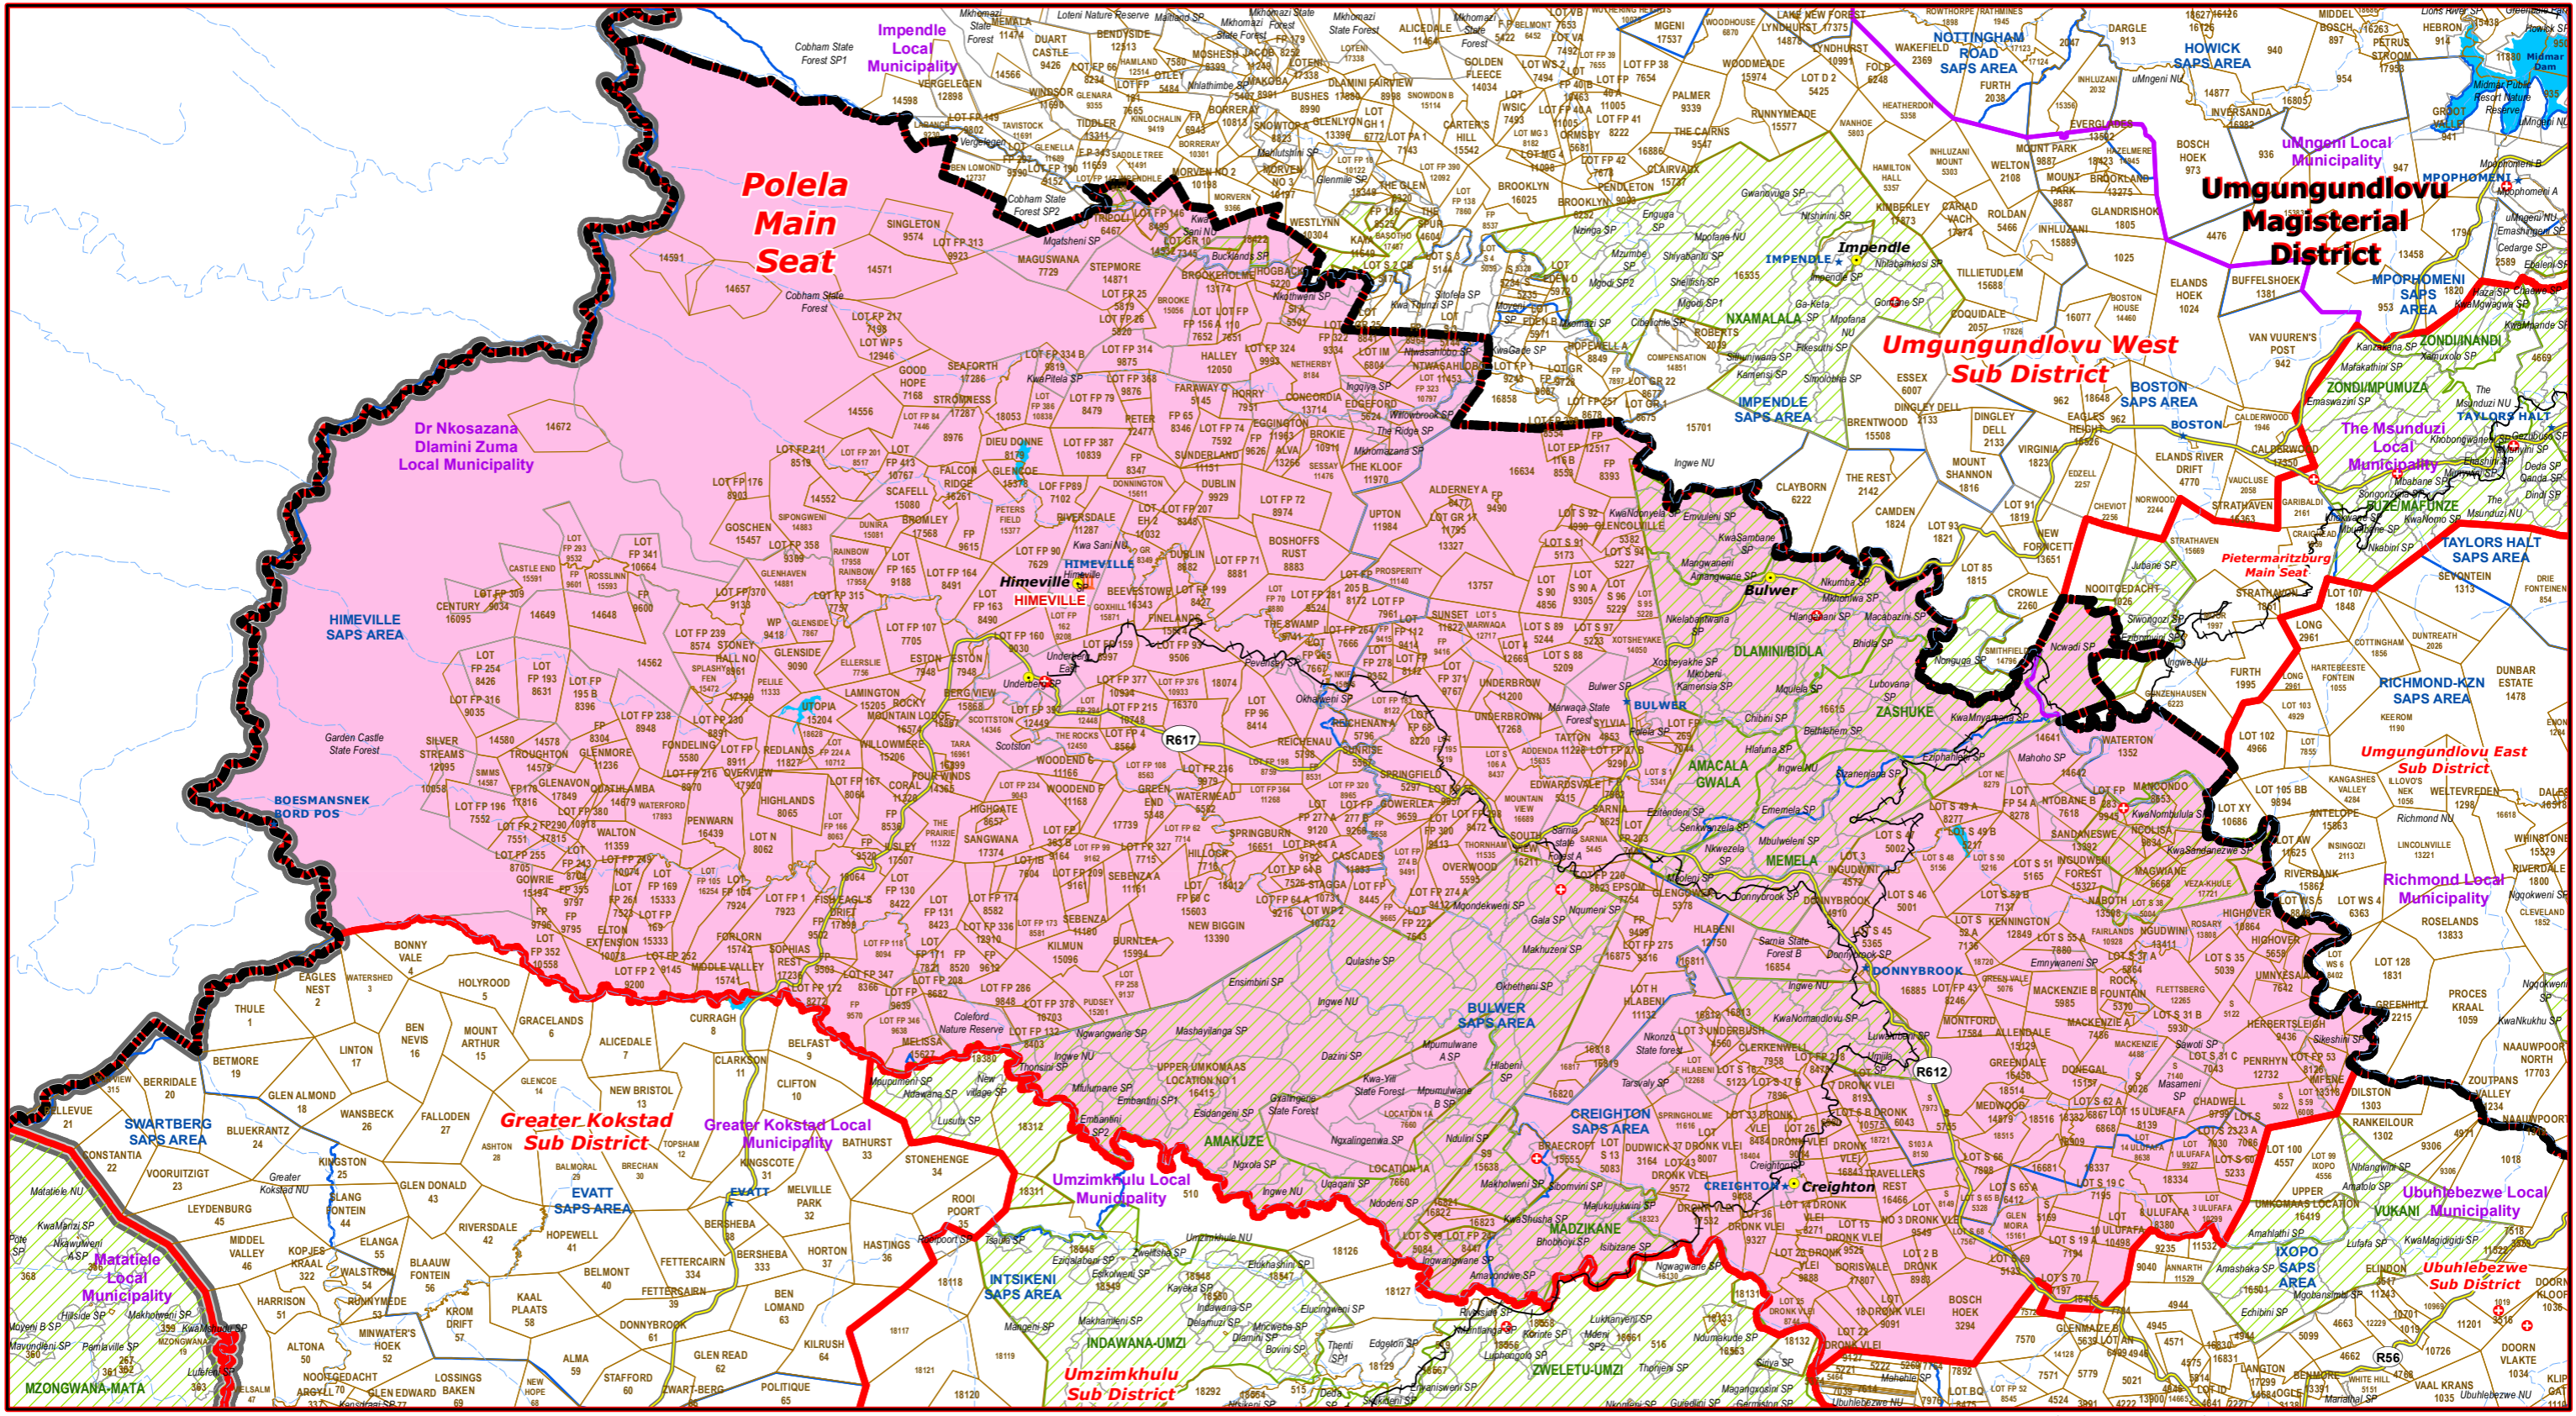

Polela Main Seat of Harry Gwala Magisterial District

- Le**
- Main Town
 - Main Courts
 - ★ Police Stations & Facilities
 - ▲ Schools
 - Health Facilities
 - Rivers
 - National Roads
 - Main Roads
 - Railways
 - Provinces
 - Local Municipality
 - Proposed Magisterial District
 - Proposed Seat / Sub District
 - Traditional Councils
 - Dams

Proposed Main Seat / Sub District within the Proposed Magisterial District

DATA SUPPLIED BY:
 Statistics South Africa
 Department of Water Affairs & Forestry
 Department of Provincial & Local Government
 Department of Health
 Department of Safety & Security
 Department of Education
 Department of Transport