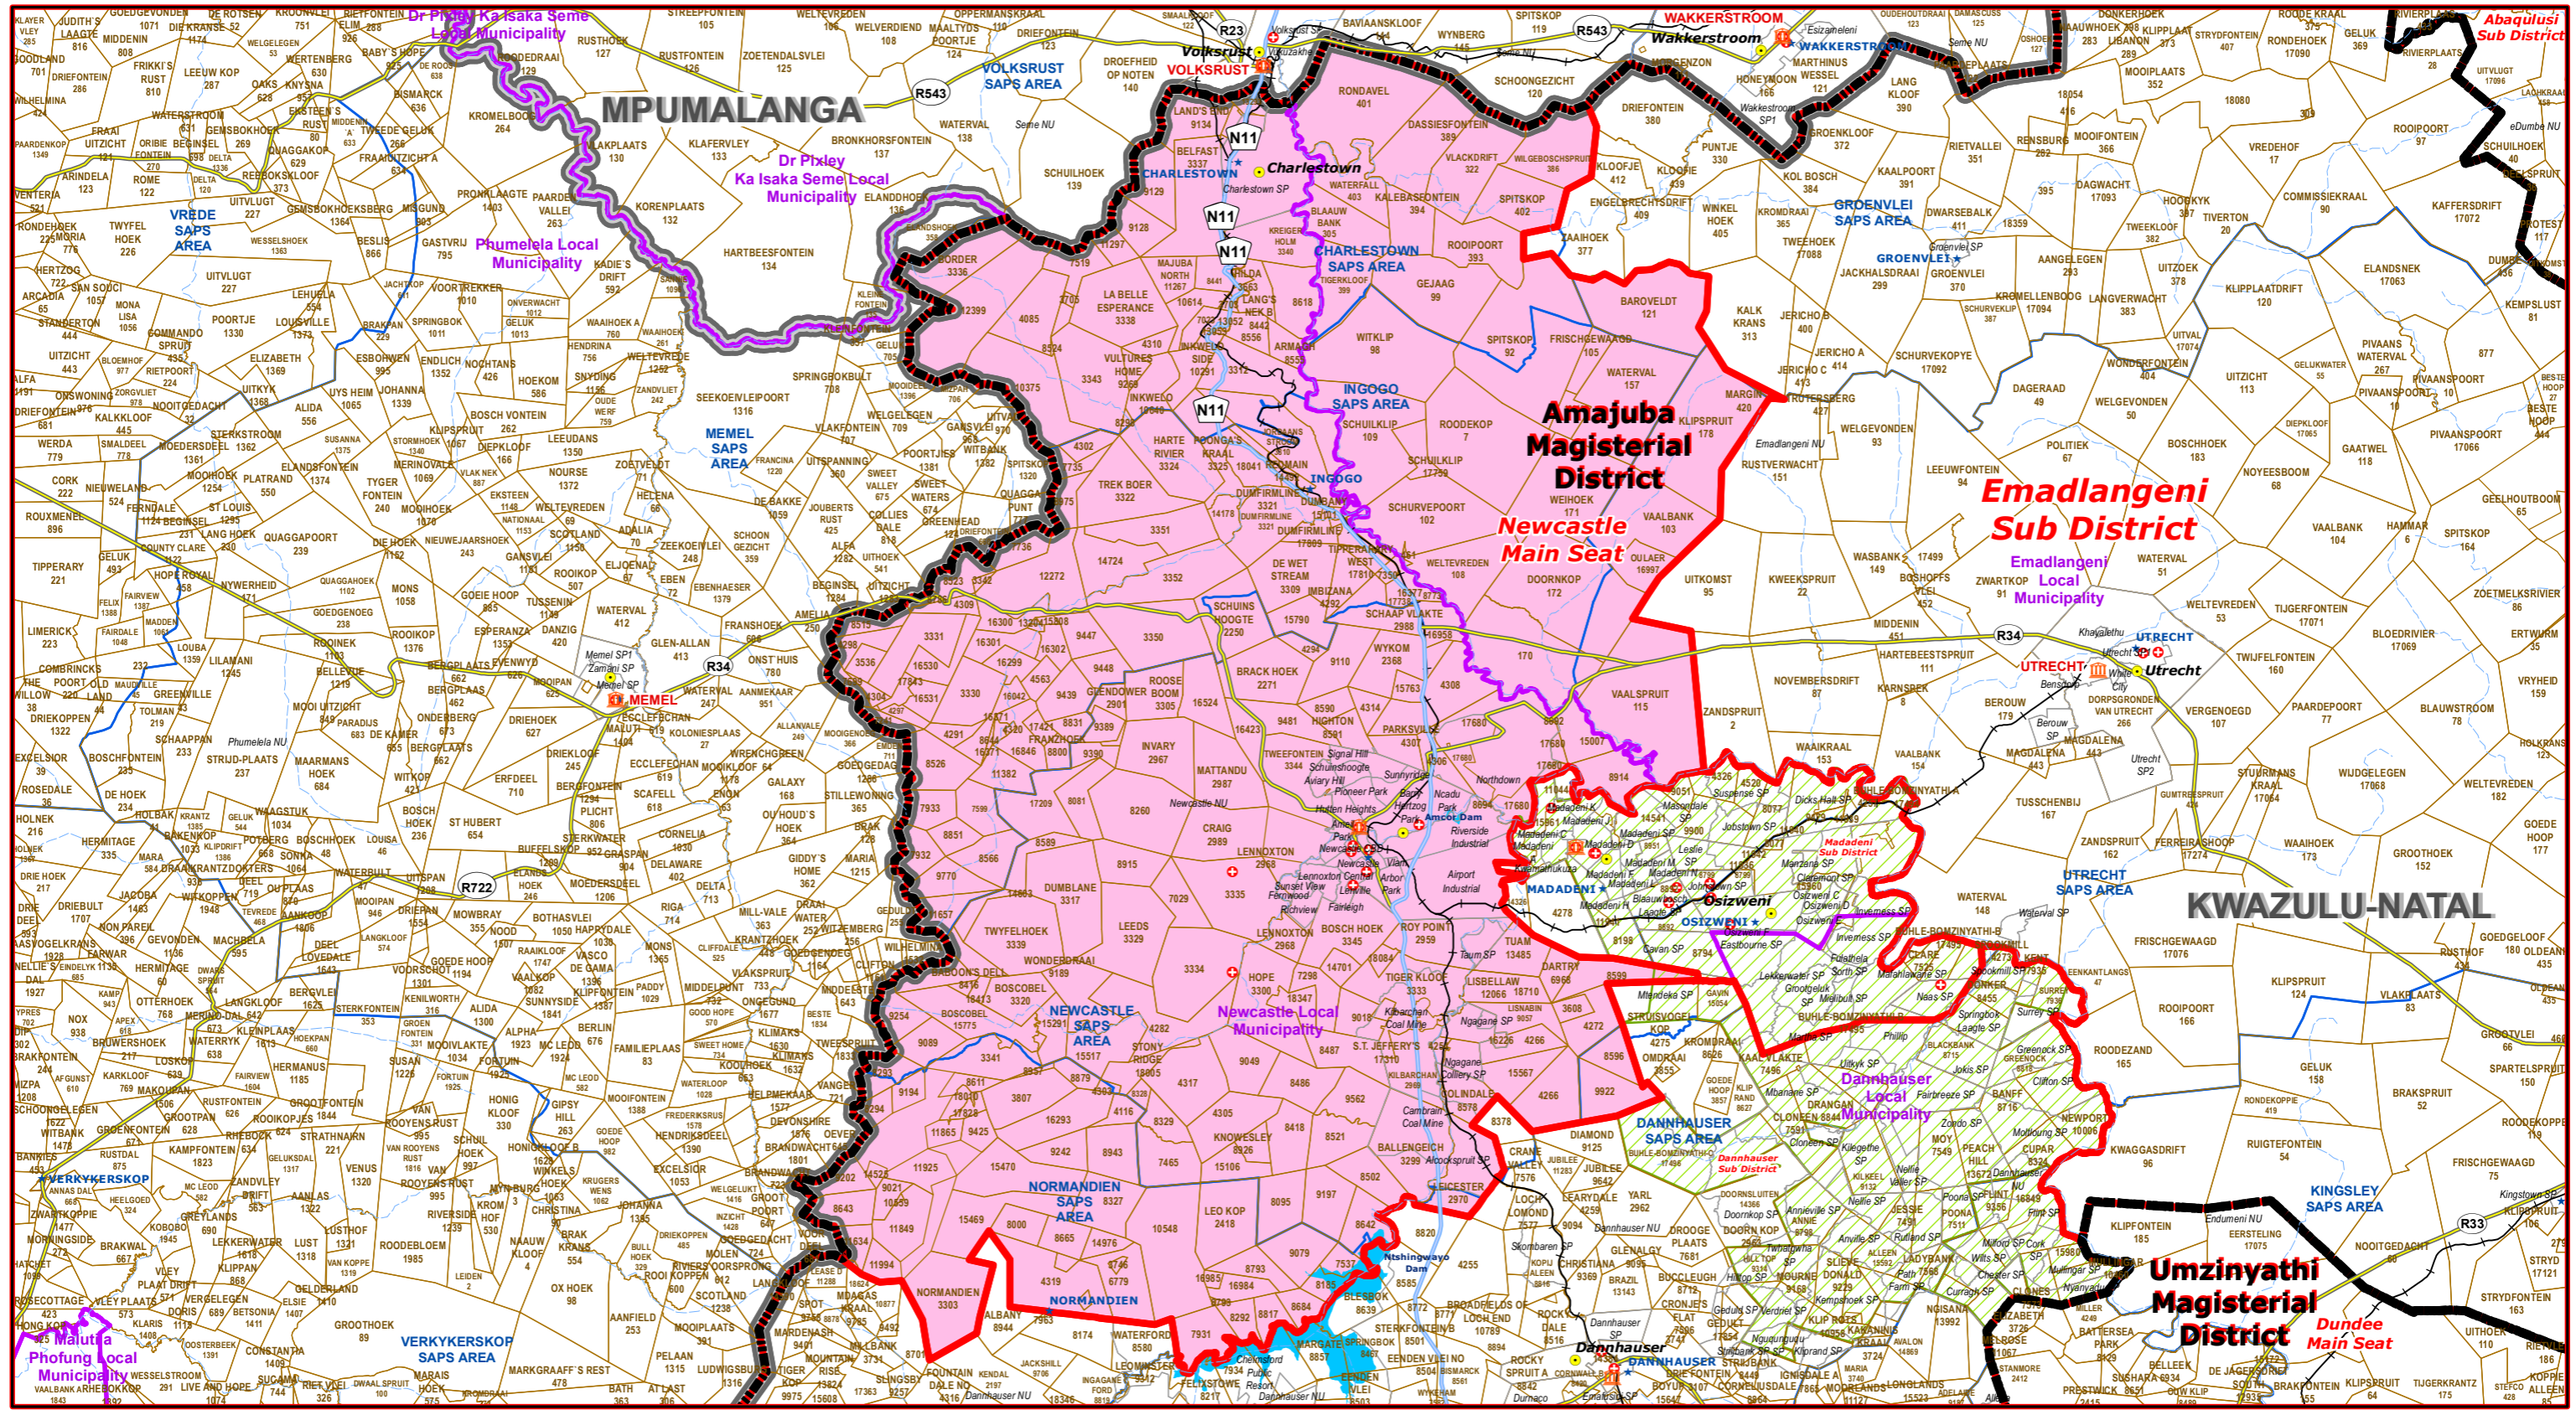

# Newcastle Main Seat of Amajuba Magisterial District

## Legend

- Main Town
- Main Courts
- ★ Place of Sitting
- ★ Police Stations & Facilities
- ▲ Schools
- Health Facilities
- Rivers
- National Roads
- Main Roads
- Railways
- Provinces
- Local Municipality
- Proposed Magisterial District
- Proposed Seat / Sub District
- Traditional Councils
- Dams

## Proposed Main Seat / Sub District within the Proposed Magisterial District

DATA SUPPLIED BY:

- Statistics South Africa
- Department of Water Affairs & Forestry
- Department of Provincial & Local Government
- Department of Health
- Department of Safety & Security
- Department of Education
- Department of Transport