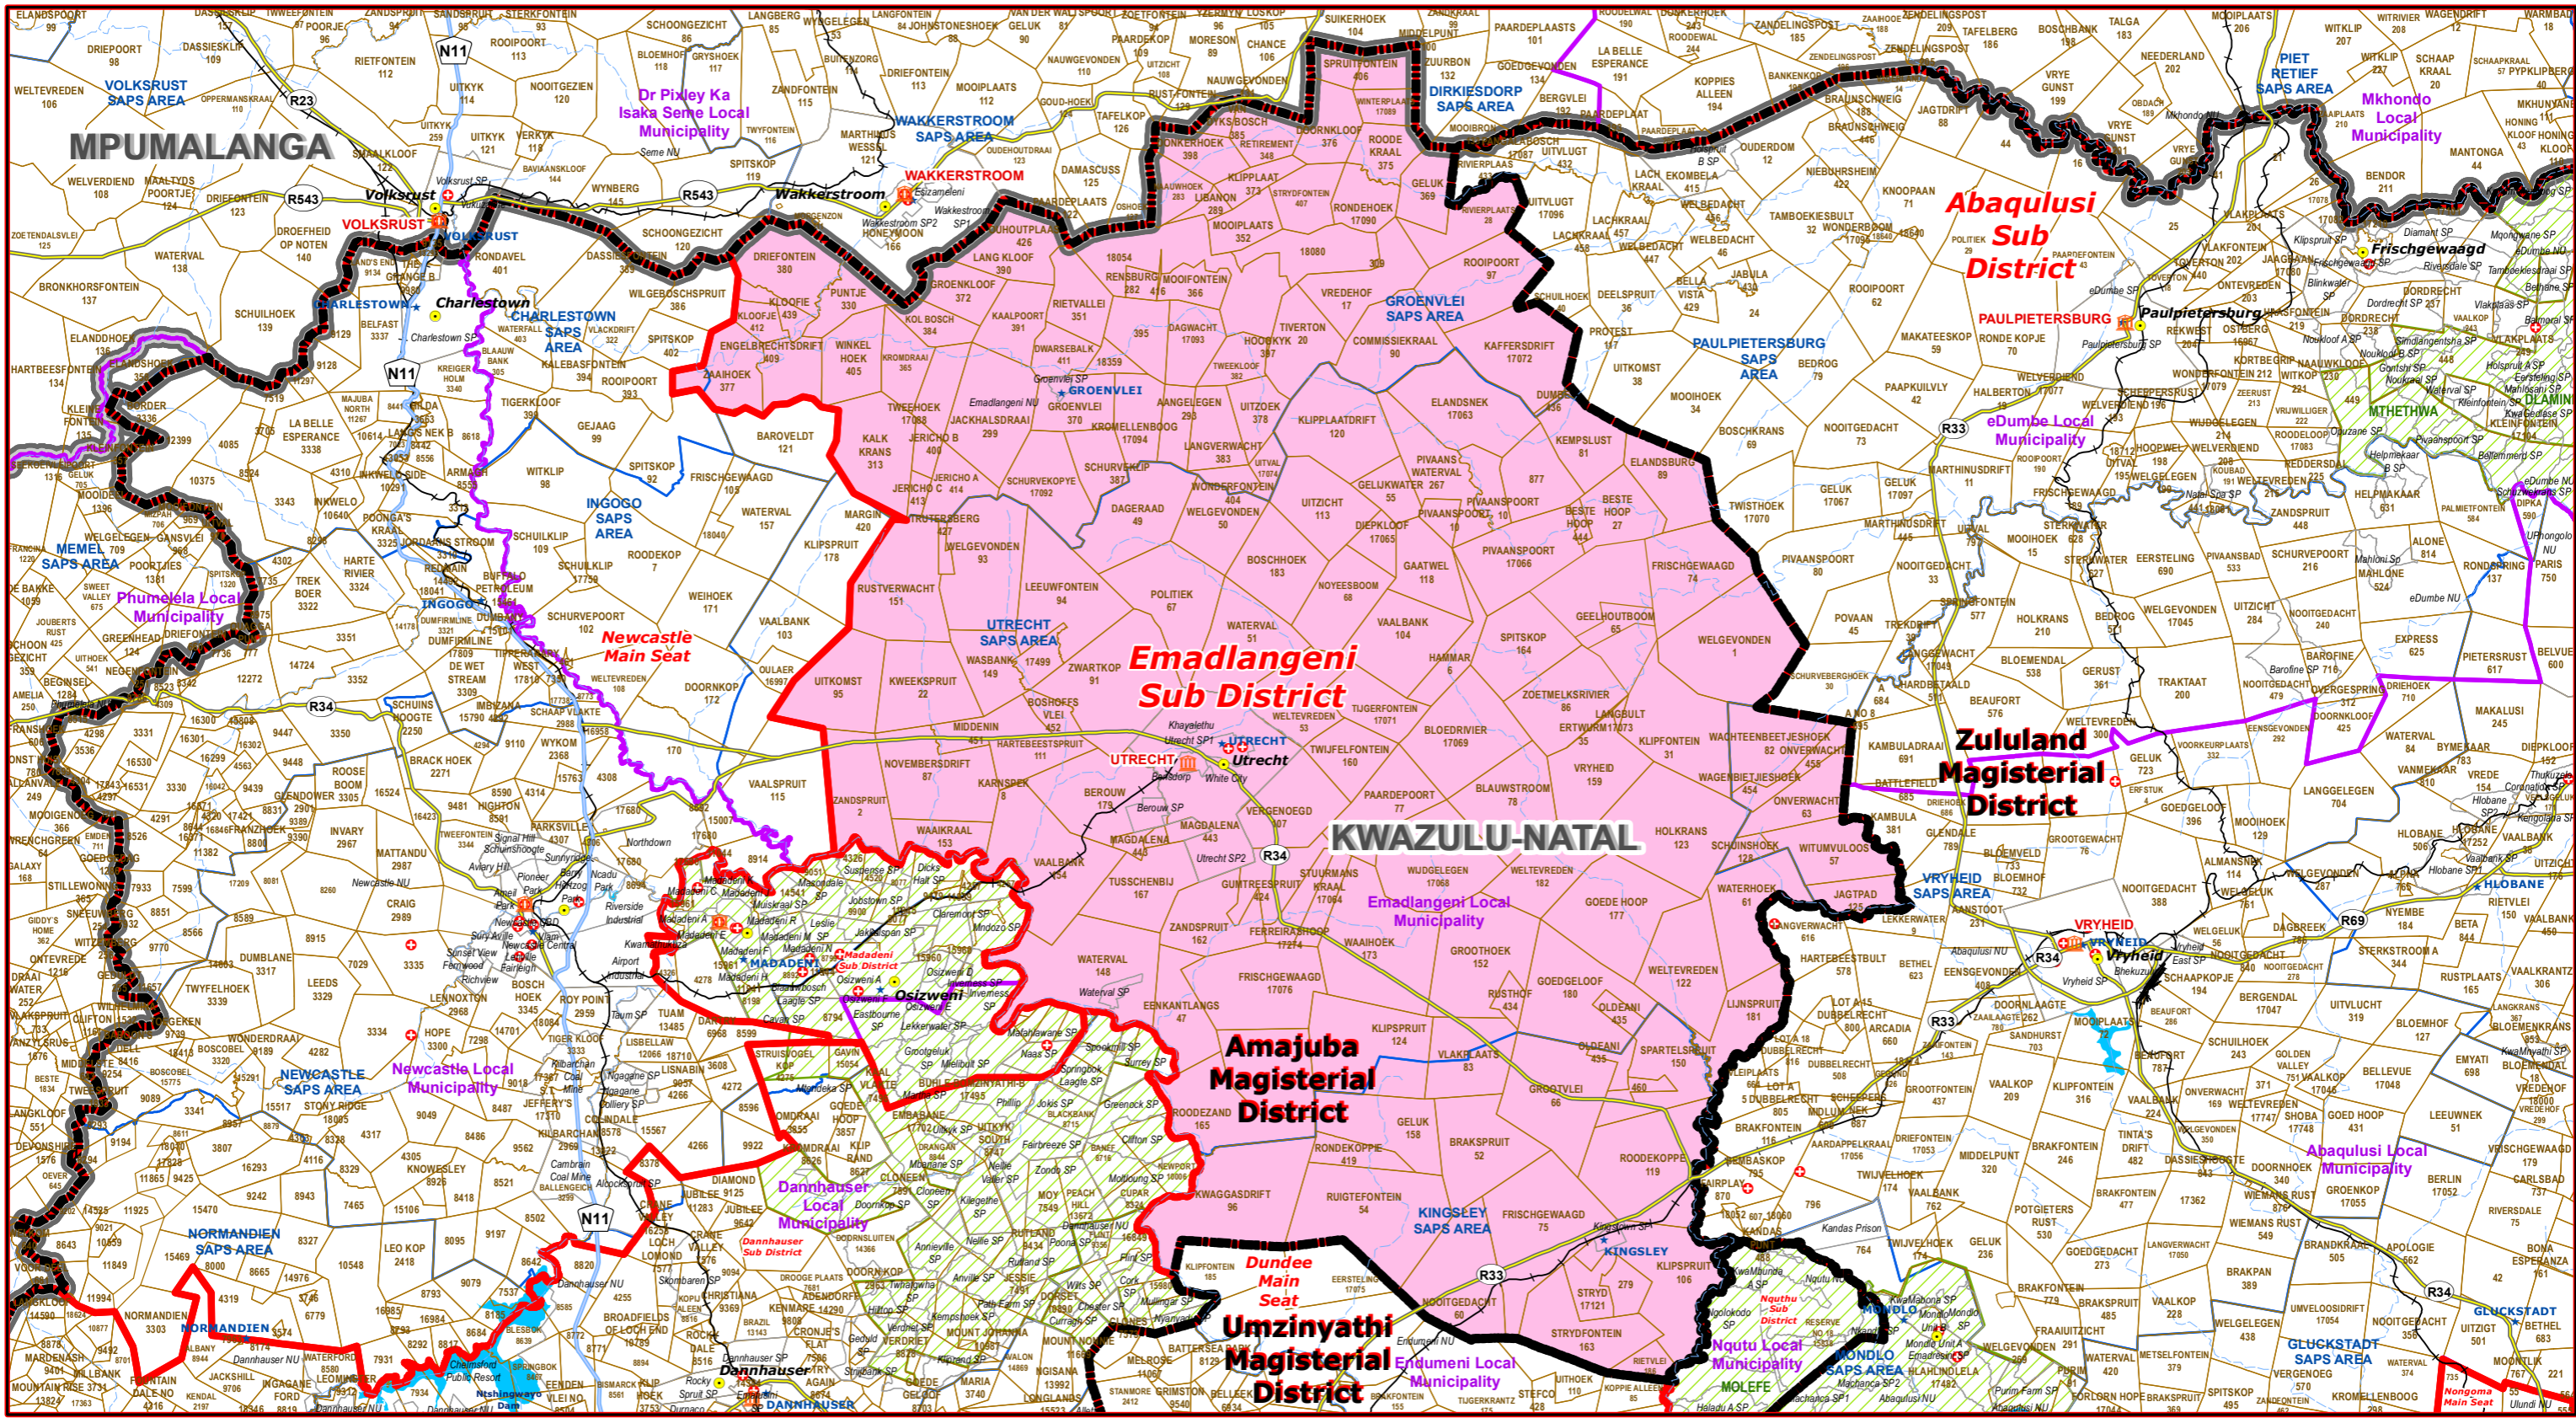

Emadlangeni Sub District of Amajuba Magisterial District

- Legend**
- Main Town
 - Main Courts
 - ★ Place of Sitting
 - ▲ Police Stations & Facilities
 - ★ Schools
 - Health Facilities
 - Rivers
 - National Roads
 - Main Roads
 - Railways
 - Provinces
 - Local Municipality
 - Proposed Magisterial District
 - Proposed Seat / Sub District
 - Traditional Councils
 - Dams

Proposed Main Seat / Sub District within the Proposed Magisterial District

DATA SUPPLIED BY:

- Statistics South Africa
- Department of Water Affairs & Forestry
- Department of Provincial & Local Government
- Department of Health
- Department of Safety & Security
- Department of Education
- Department of Transport