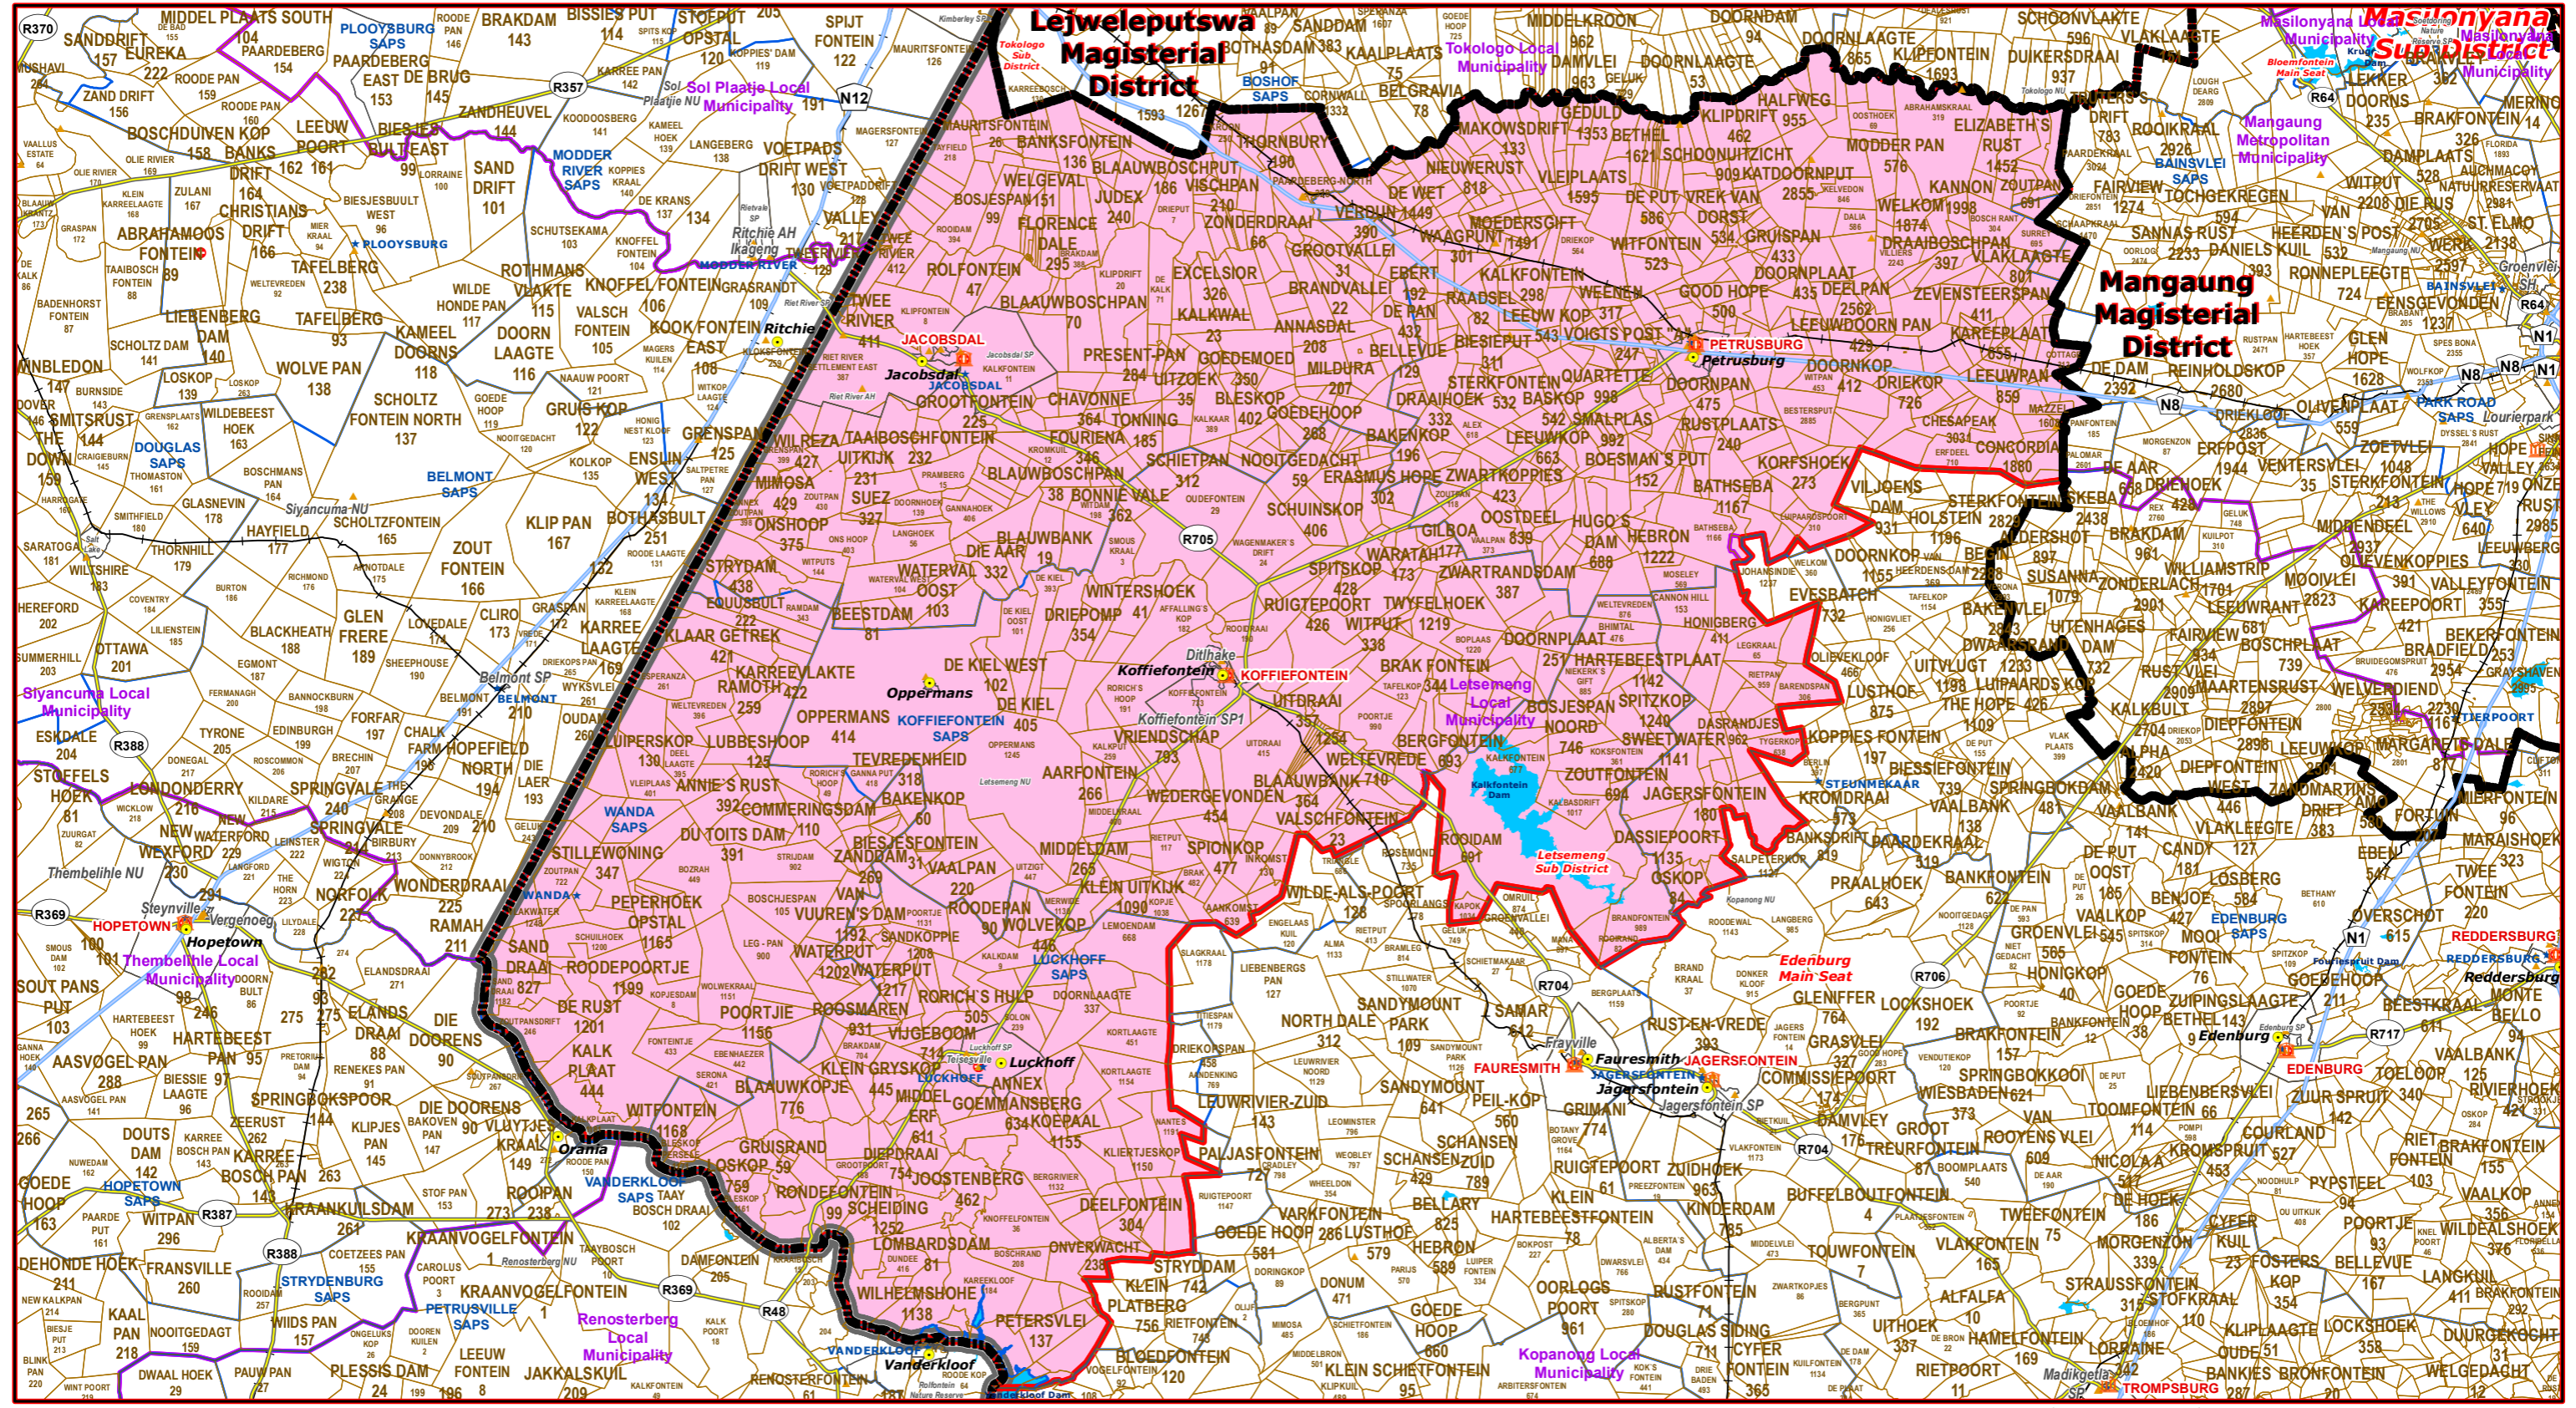

Letsemeng Sub District of Xhariep Magisterial District

- Le**
- Main Town
 - Main Courts
 - Place of Sitting
 - ★ Police Stations & Facilities
 - ▲ Schools
 - Health Facilities
 - Rivers
 - National Roads
 - Main Roads
 - Railways
 - Provinces
 - Local Municipality
 - Proposed Magisterial District
 - Proposed Seat / Sub District
 - Traditional Councils
 - Dams

Proposed Main Seat / Sub District within the Proposed Magisterial District

DATA SUPPLIED BY:

- Statistics South Africa
- Department of Water Affairs & Forestry
- Department of Provincial & Local Government
- Department of Health
- Department of Safety & Security
- Department of Education
- Department of Transport