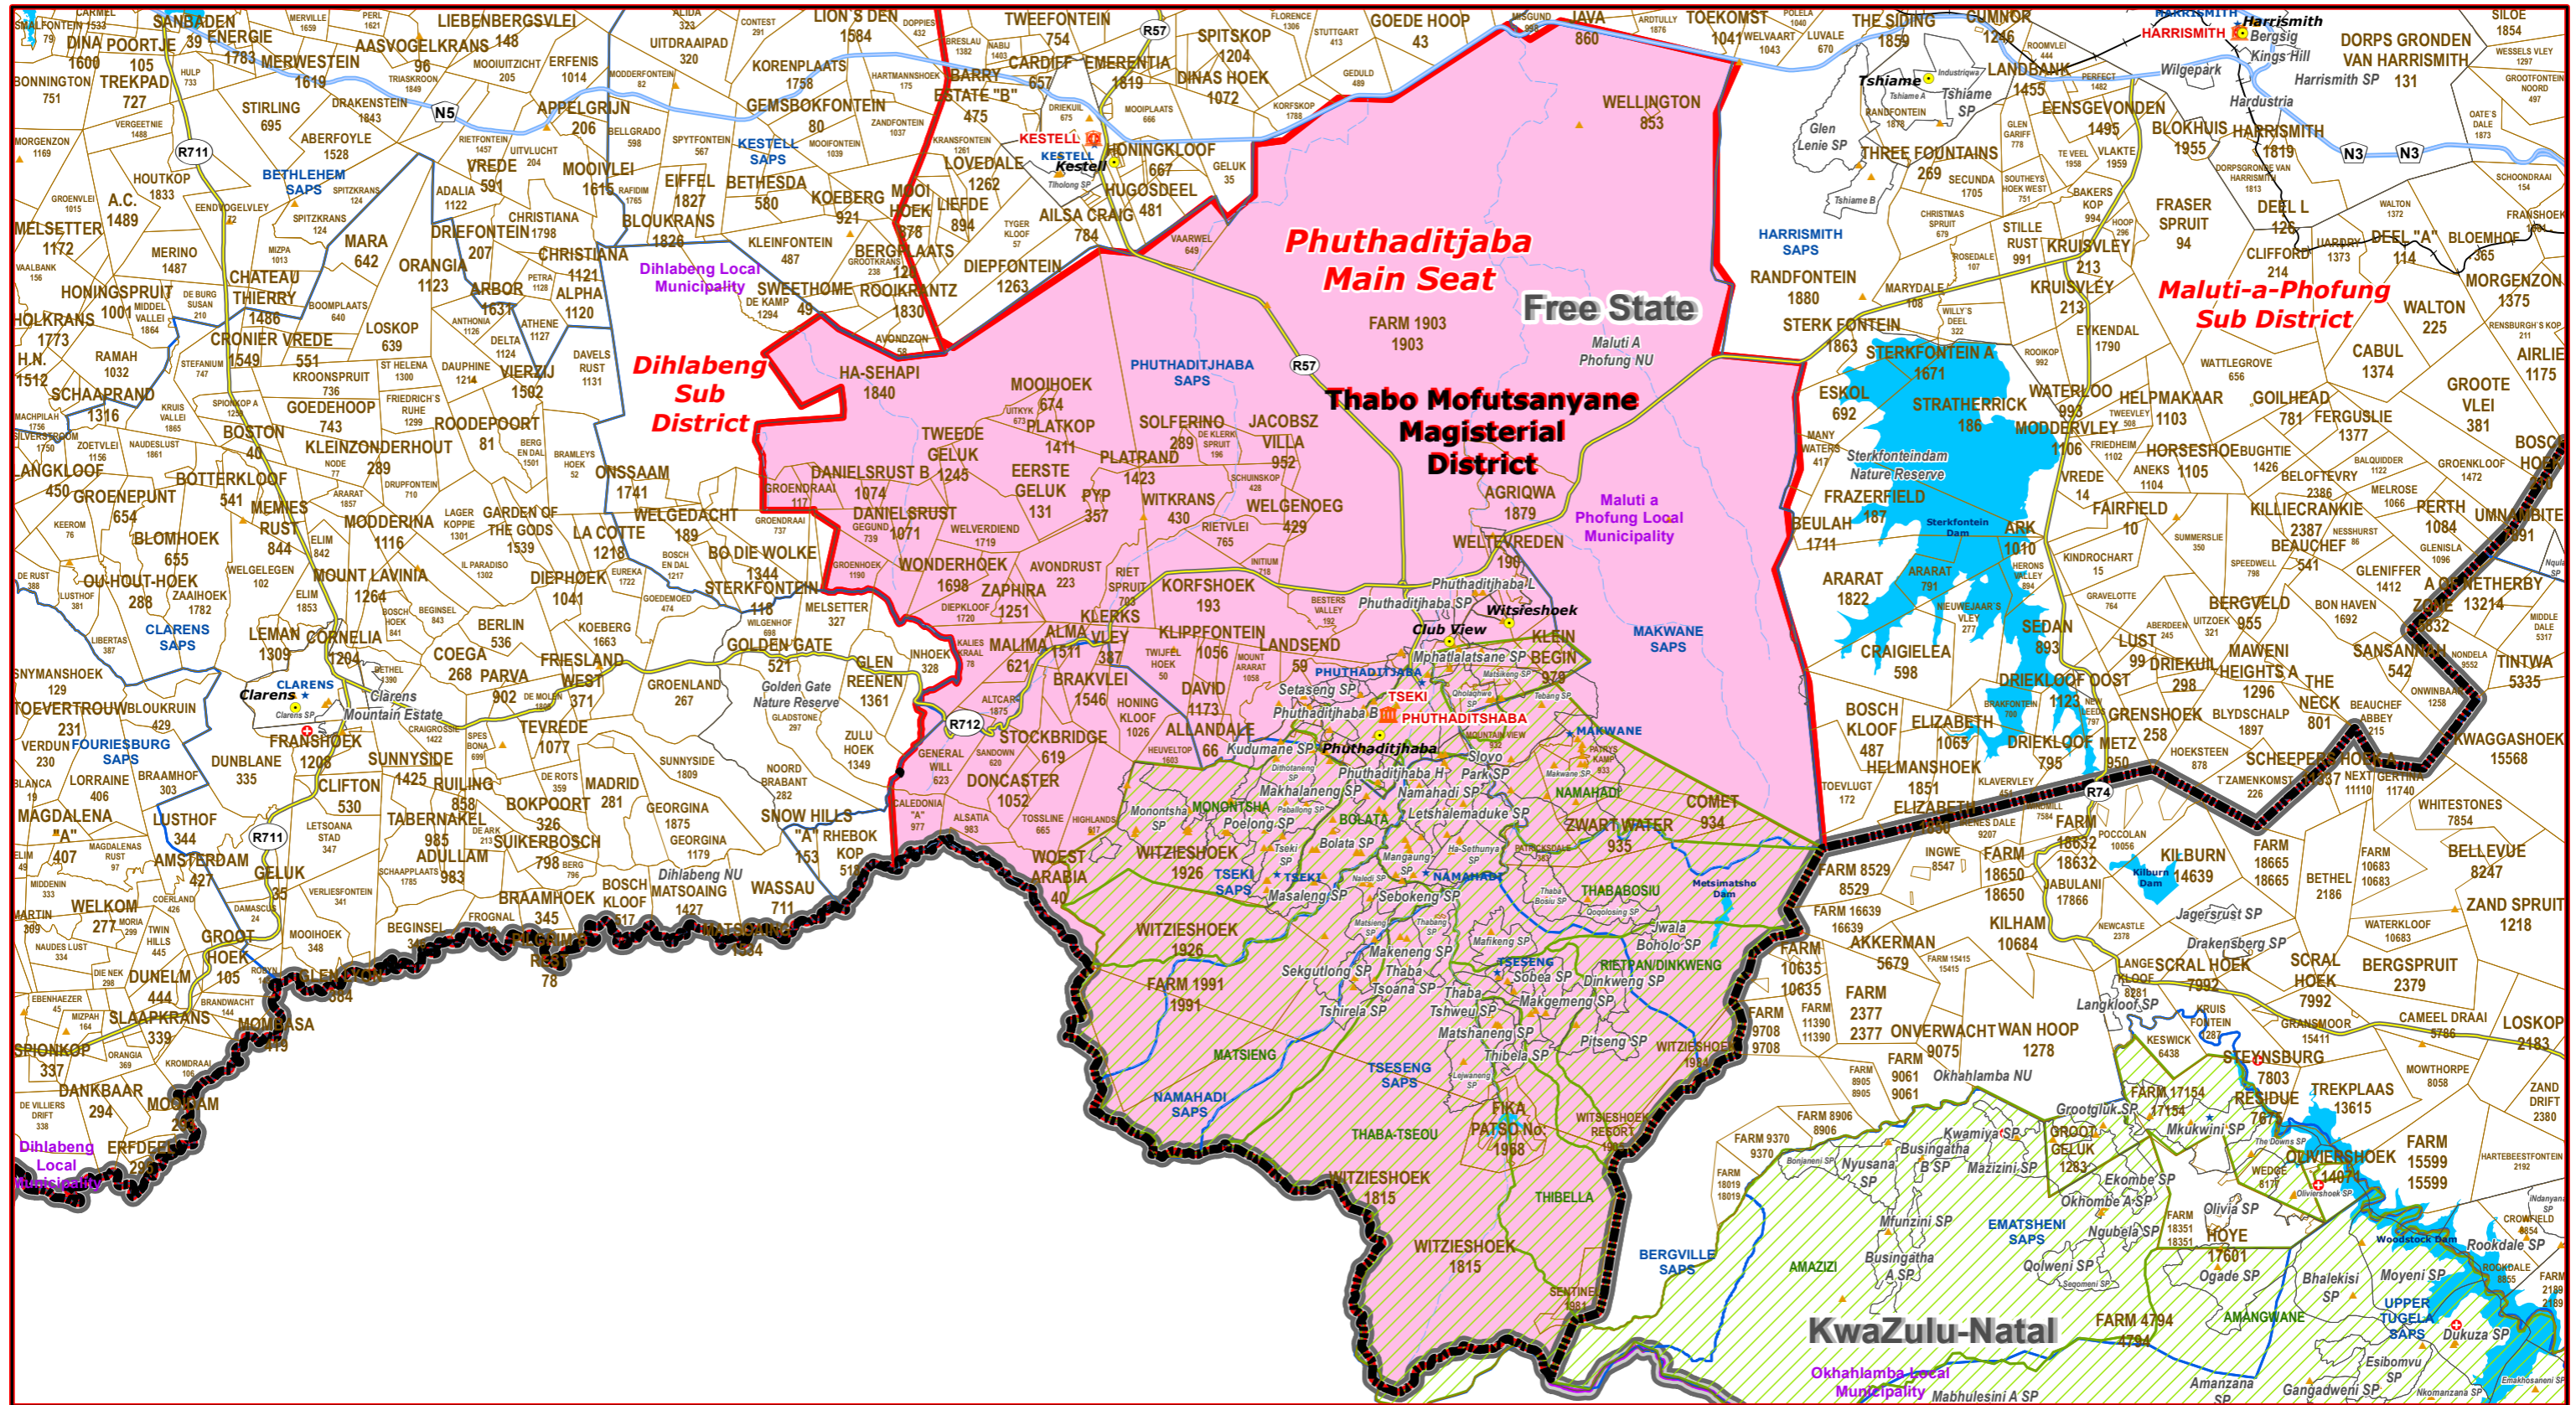

Phuthaditjaba Main Seat of Thabo Mofutsanyane Magisterial District

Legend

- Main Town
- Main Courts
- ★ Police Stations & Facilities
- ▲ Schools
- Health Facilities
- Rivers
- National Roads
- Main Roads
- Railways
- Provinces
- Local Municipality
- Proposed Magisterial District
- Proposed Seat / Sub District
- Traditional Councils
- Dams

Proposed Main Seat / Sub District within the Proposed Magisterial District

DATA SUPPLIED BY:

- Statistics South Africa
- Department of Water Affairs & Forestry
- Department of Provincial & Local Government
- Department of Health
- Department of Safety & Security
- Department of Education
- Department of Transport