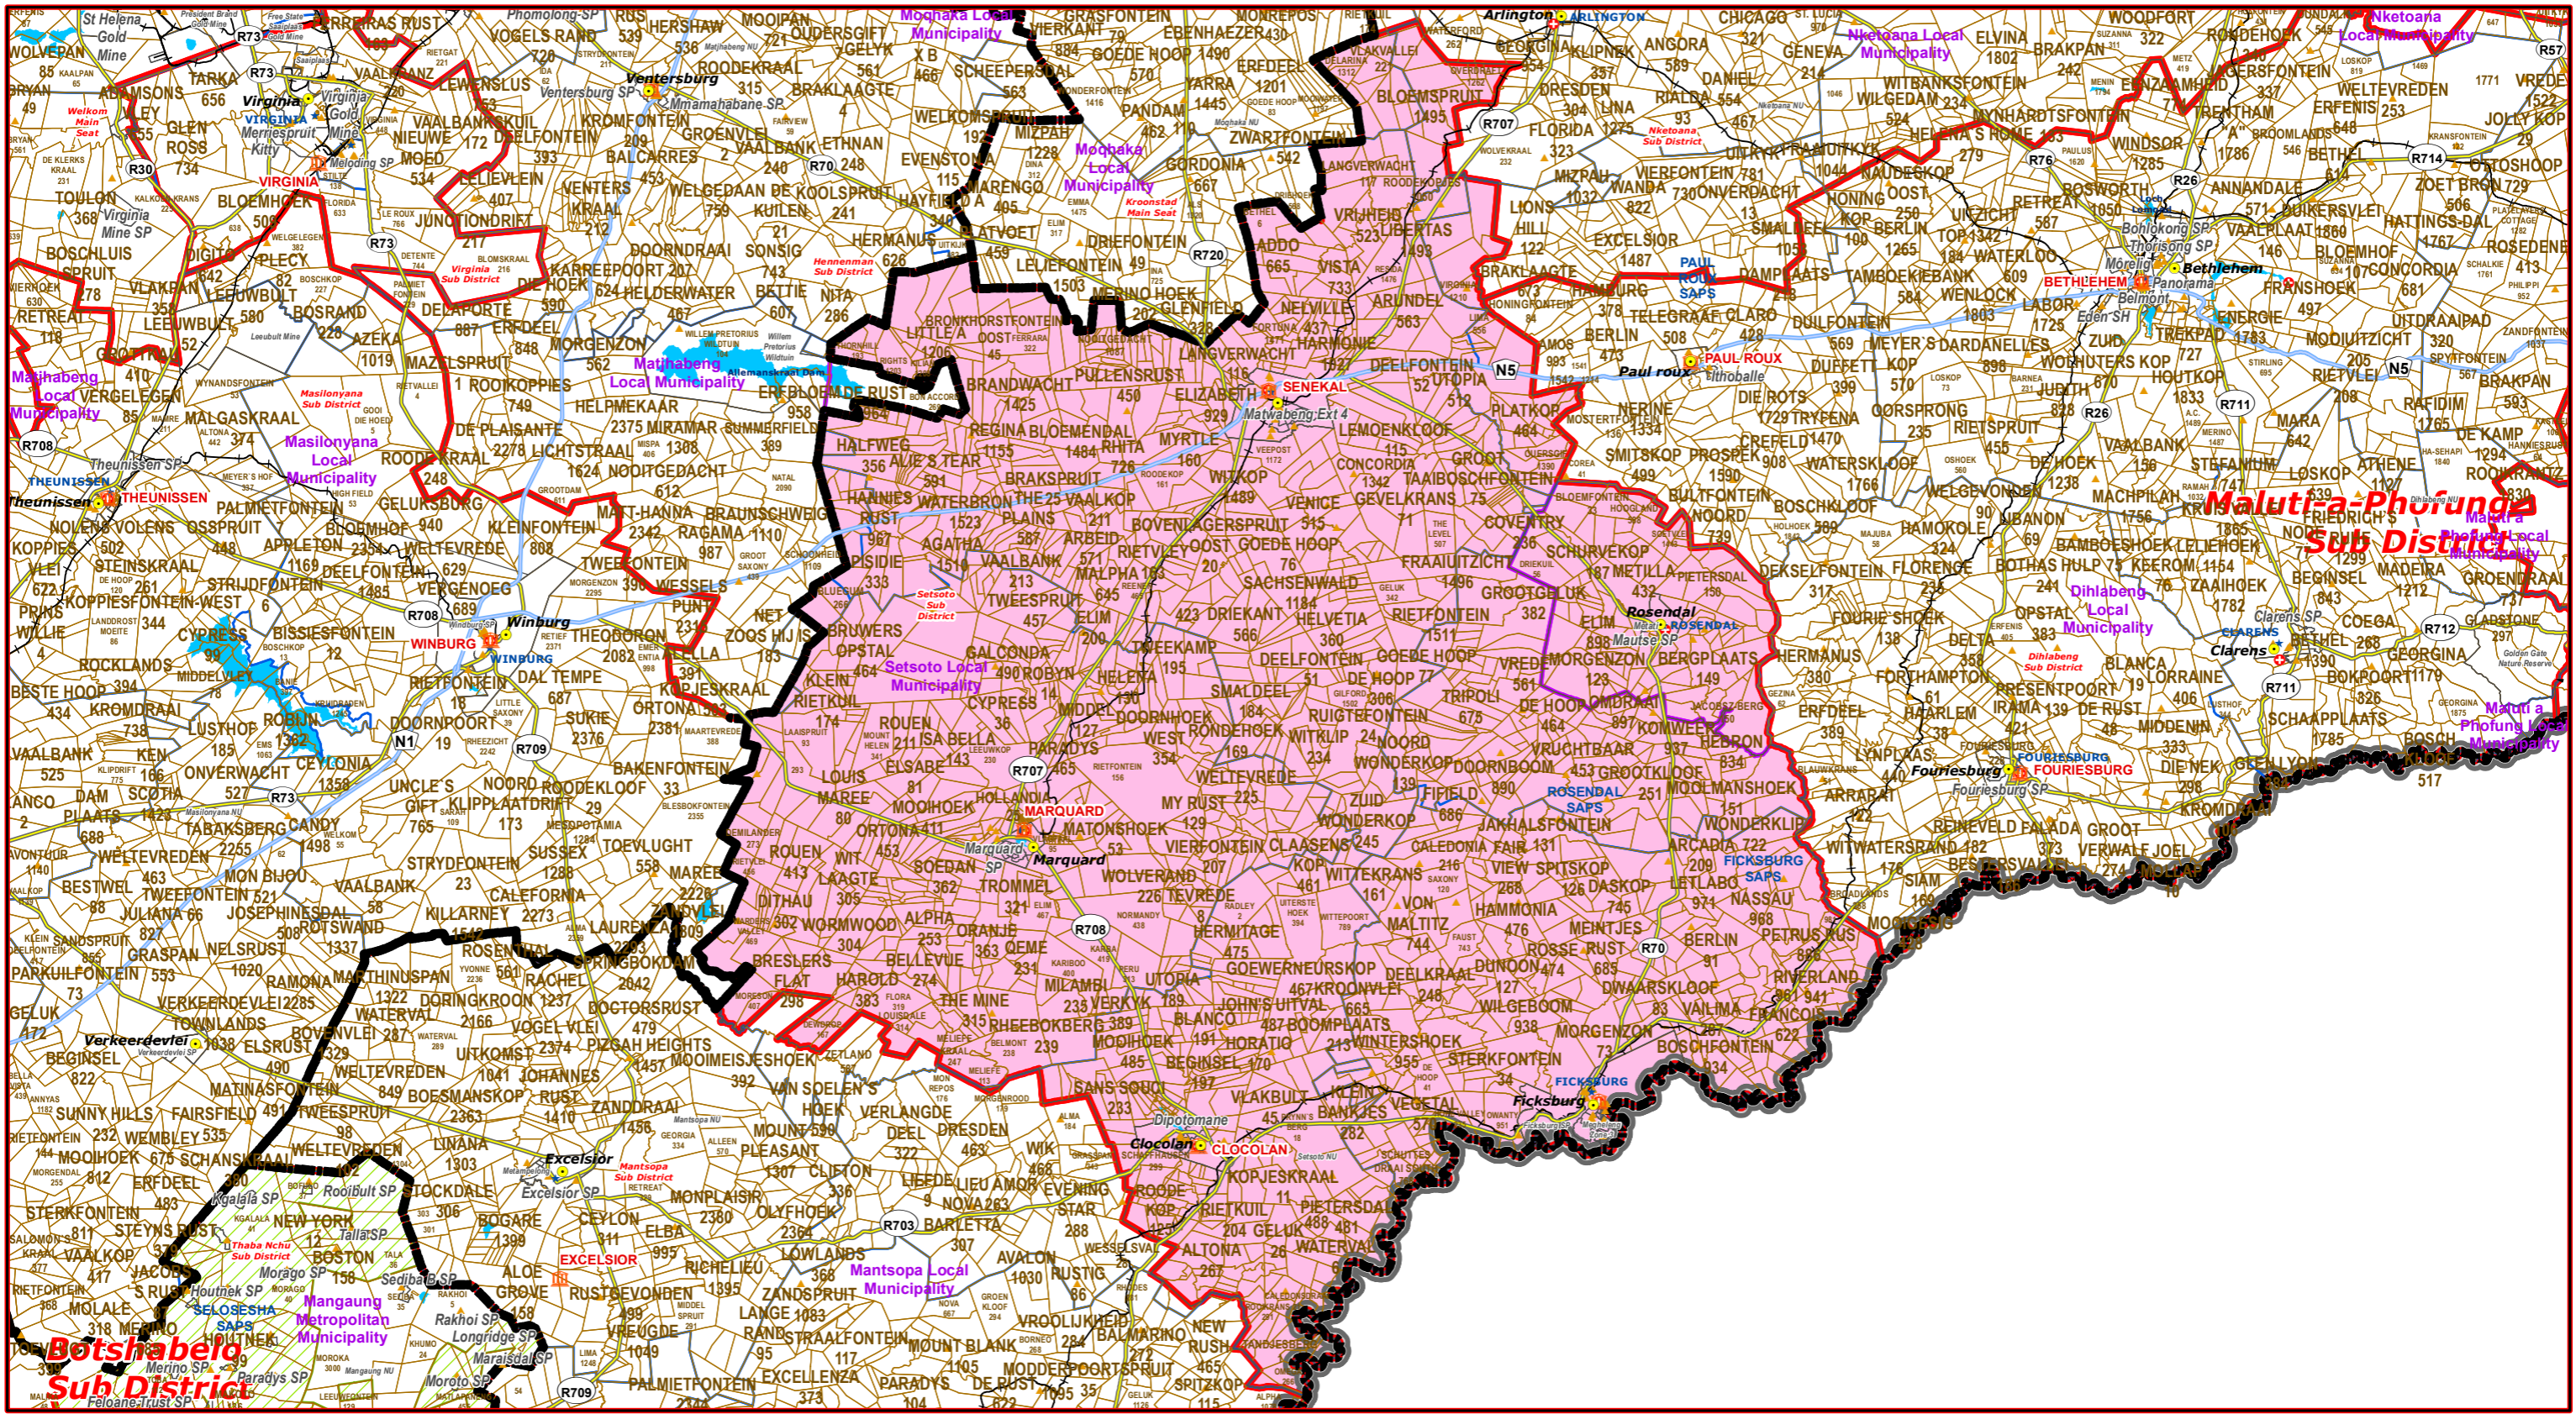

Setsoto Sub District of Thabo Mofutsanyane Magisterial District

Legend

Main Town	Rivers	Provinces
Main Courts	National Roads	Local Municipality
Place of Sitting	Main Roads	Proposed Magisterial District
Police Stations & Facilities	Railways	Proposed Seat / Sub District
Schools		Traditional Councils
Health Facilities		Dams

Proposed Main Seat / Sub District within the Proposed Magisterial District

DATA SUPPLIED BY:

- Statistics South Africa
- Department of Water Affairs & Forestry
- Department of Provincial & Local Government
- Department of Health
- Department of Safety & Security
- Department of Education
- Department of Transport

**May
2021**