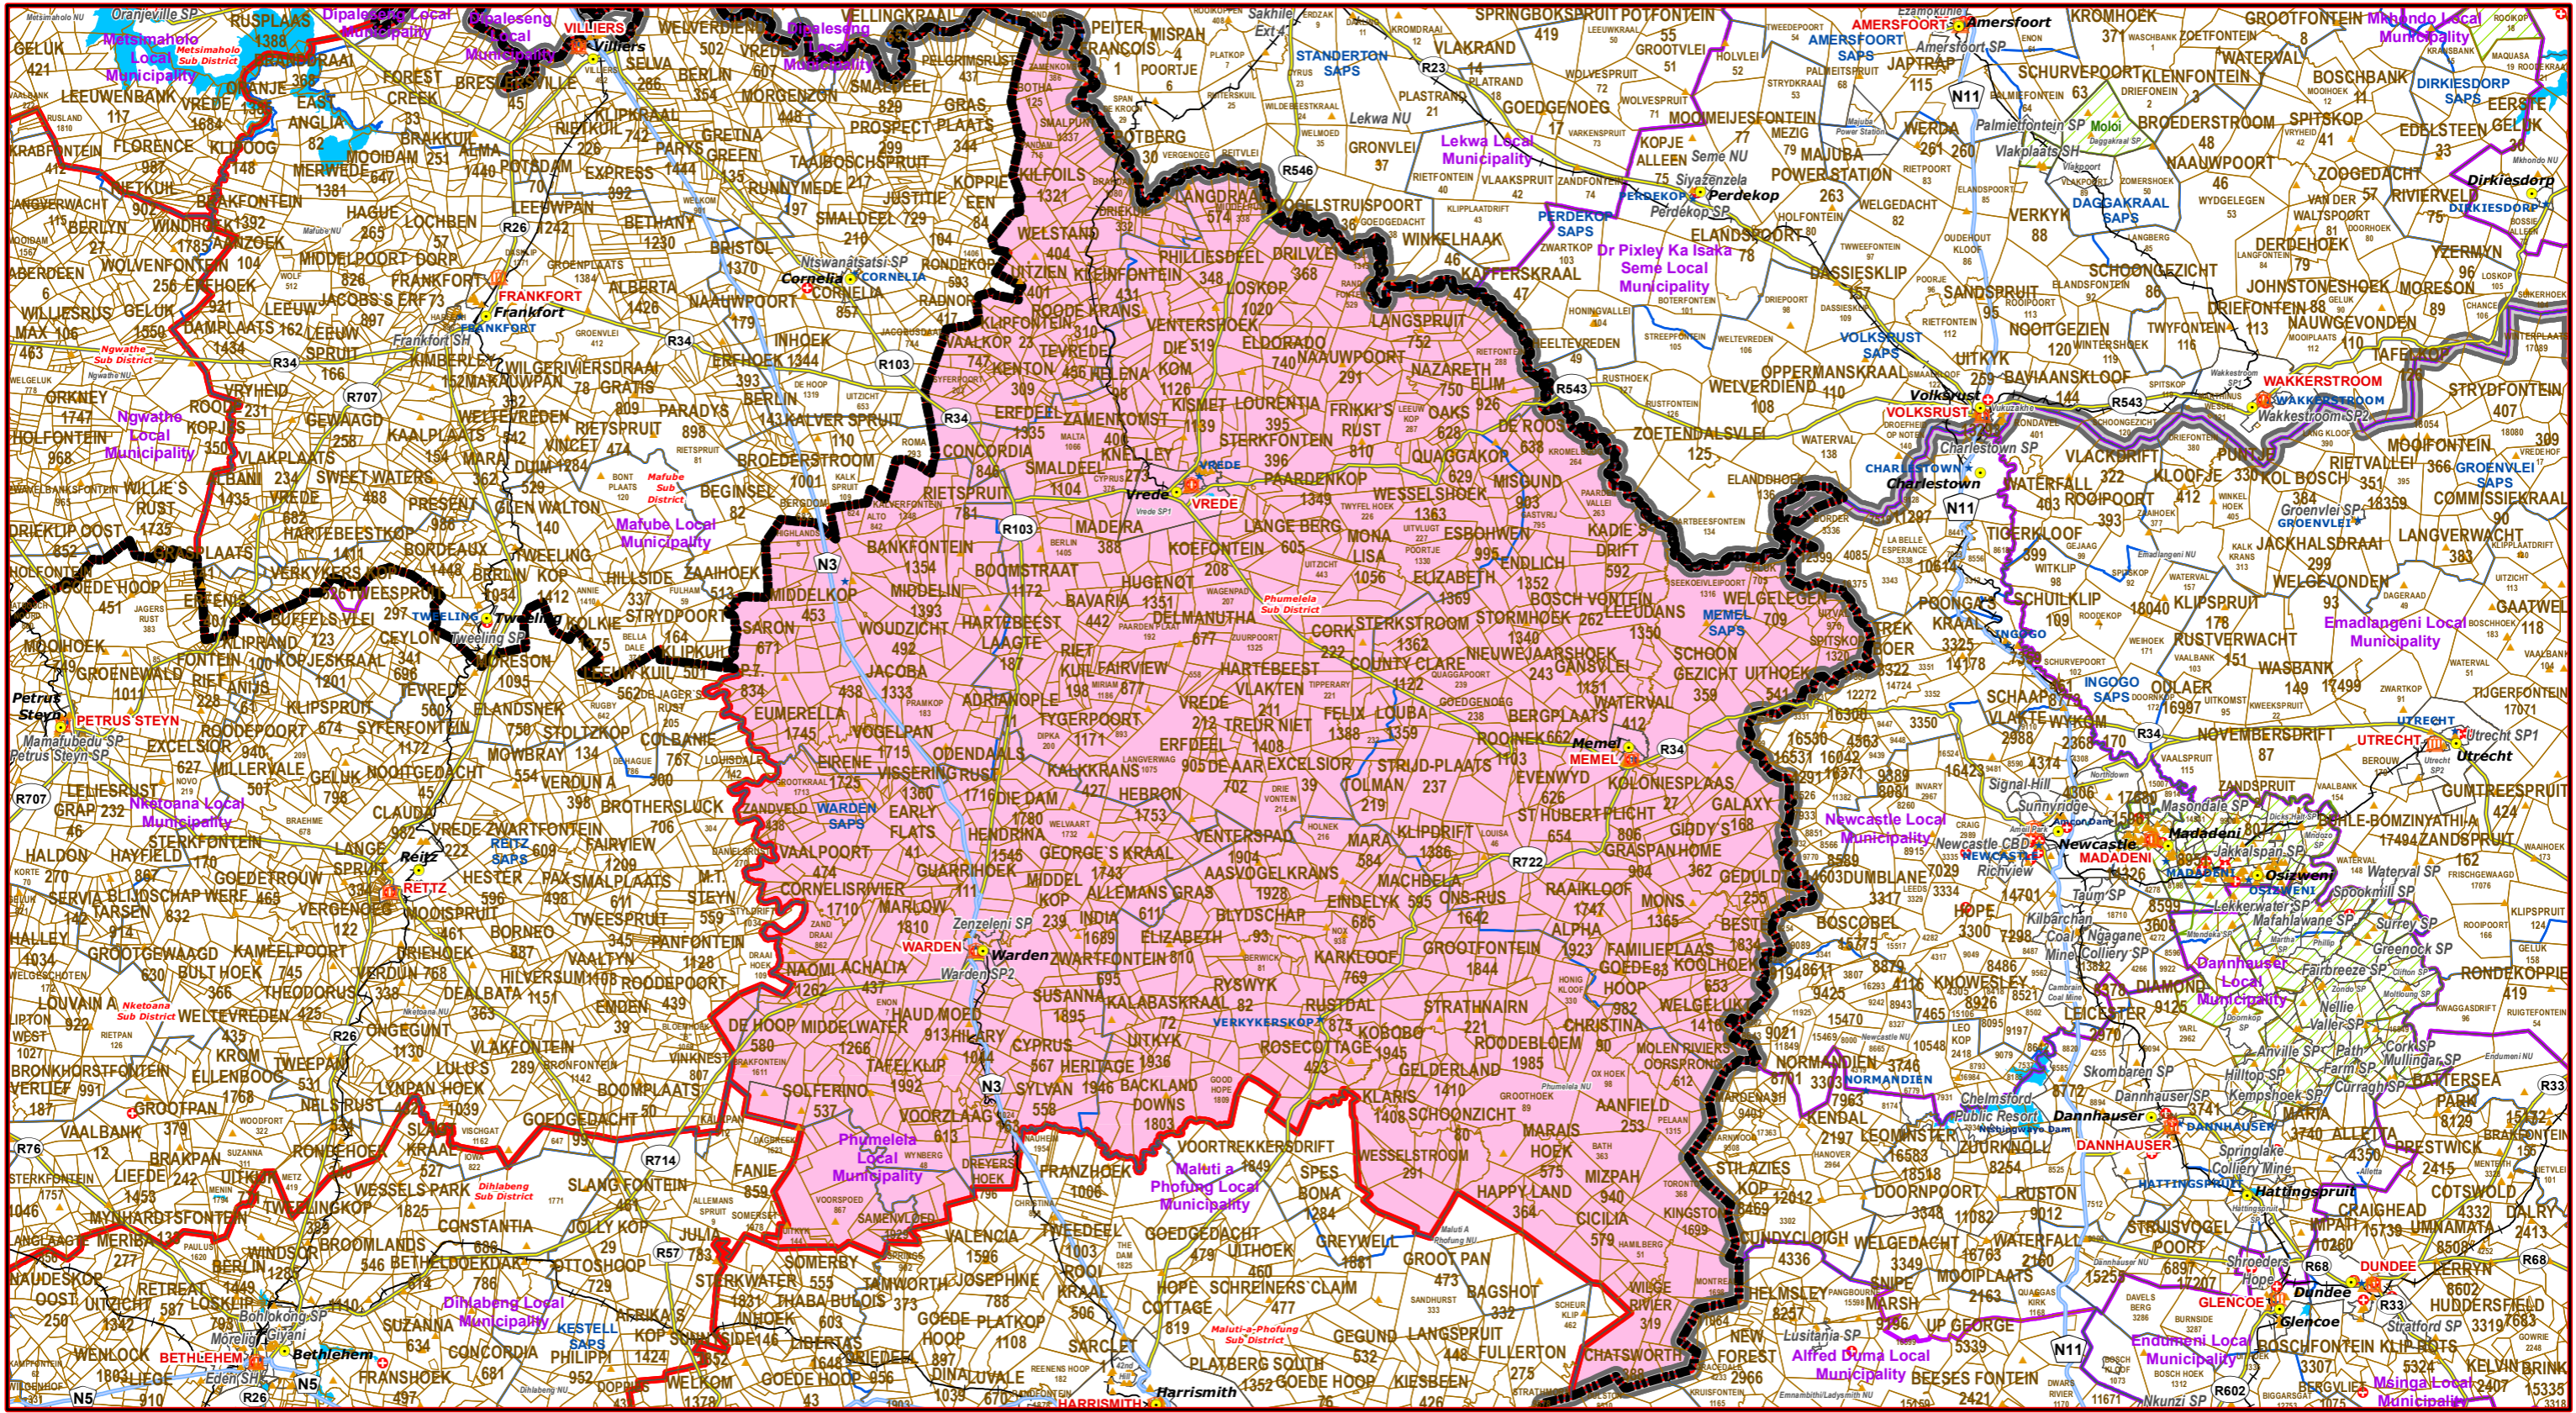

# Phumelela Sub District of Thabo Mofutsanyane Magisterial District

- Legend**
- Main Town
  - Main Courts
  - ★ Place of Sitting
  - ★ Police Stations & Facilities
  - ▲ Schools
  - Health Facilities
  - Rivers
  - National Roads
  - Main Roads
  - Railways
  - Provinces
  - Local Municipality
  - Proposed Magisterial District
  - Proposed Seat / Sub District
  - Traditional Councils
  - Dams

## Proposed Main Seat / Sub District within the Proposed Magisterial District

DATA SUPPLIED BY:  
 Statistics South Africa  
 Department of Water Affairs & Forestry  
 Department of Provincial & Local Government  
 Department of Health  
 Department of Safety & Security  
 Department of Education  
 Department of Transport