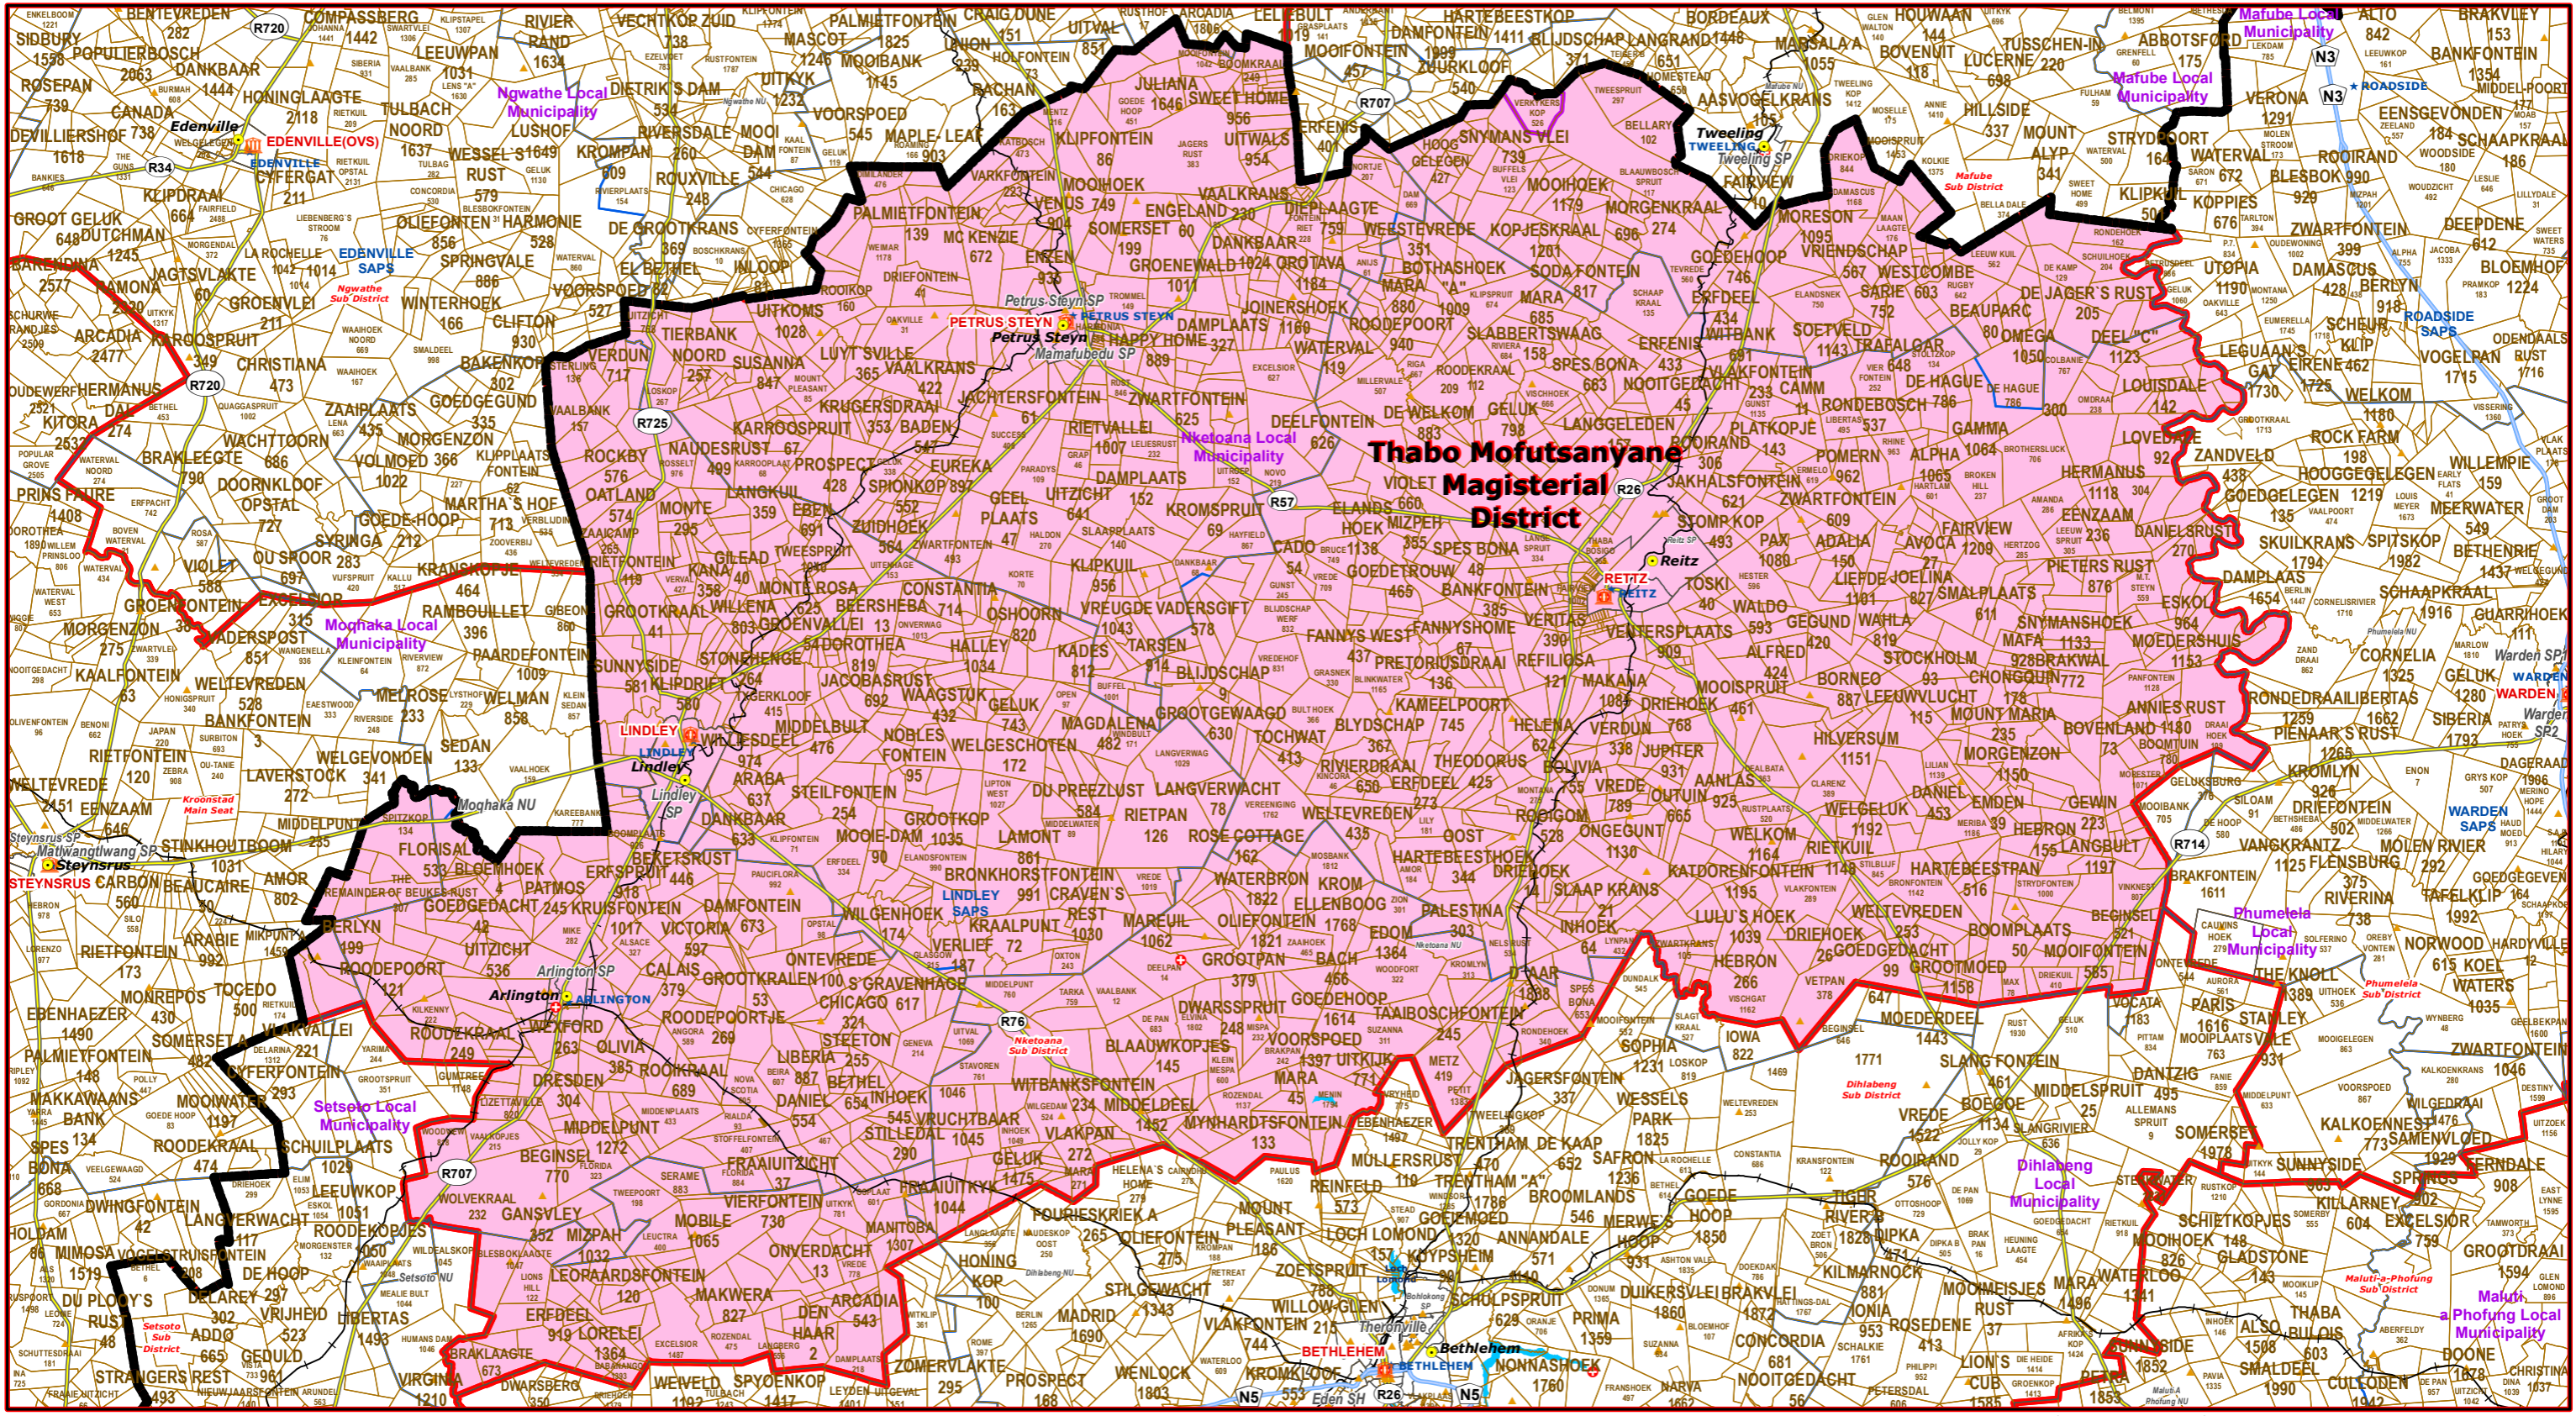

Nketoana Sub District of Thabo Mofutsanyane Magisterial District

- Le**
- Main Town
 - Main Courts
 - Place of Sitting
 - ★ Police Stations & Facilities
 - ▲ Schools
 - Health Facilities
 - Rivers
 - National Roads
 - Main Roads
 - Railways
 - Provinces
 - Local Municipality
 - Proposed Magisterial District
 - Proposed Seat / Sub District
 - Traditional Councils
 - Dams

Proposed Main Seat / Sub District within the Proposed Magisterial District

DATA SUPPLIED BY:

- Statistics South Africa
- Department of Water Affairs & Forestry
- Department of Provincial & Local Government
- Department of Health
- Department of Safety & Security
- Department of Education
- Department of Transport