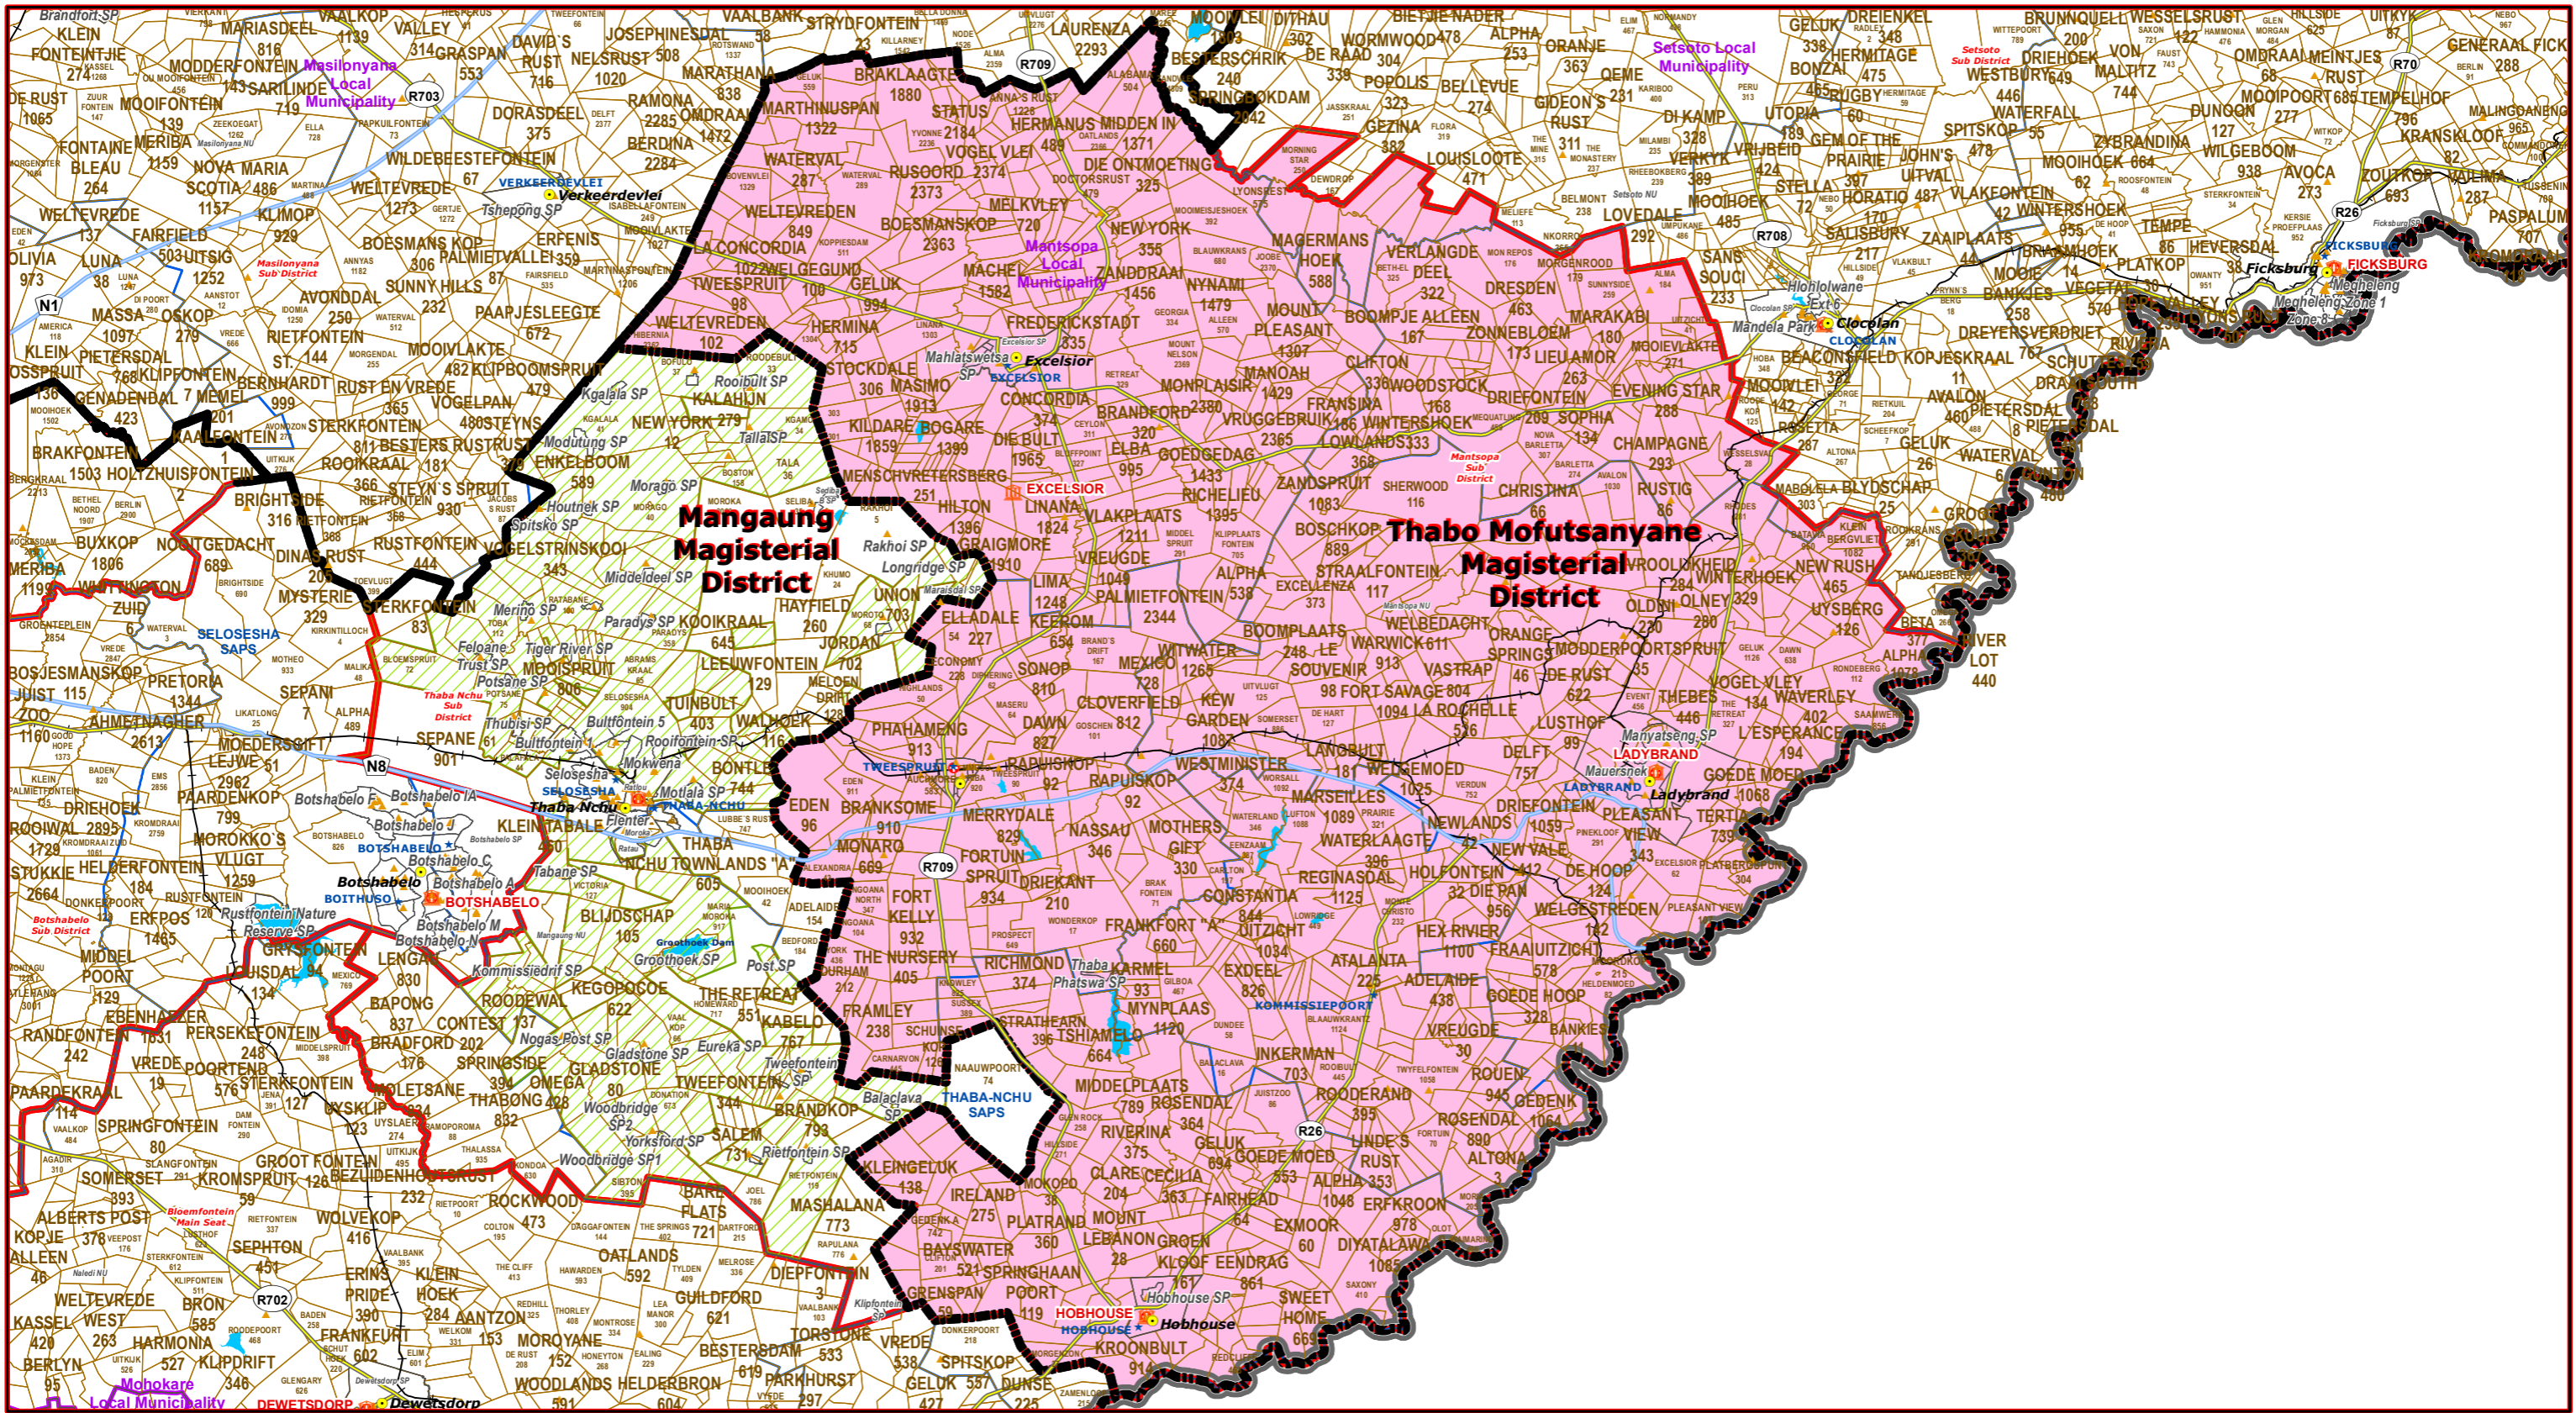

Mantsopa Sub District of Thabo Mofutsanyane Magisterial District

Mogaung Magisterial District
Thabo Mofutsanyane Magisterial District

- Le**
- Main Town
 - Main Courts
 - Place of Sitting
 - ★ Police Stations & Facilities
 - ▲ Schools
 - Health Facilities
 - Rivers
 - National Roads
 - Main Roads
 - Railways
 - Provinces
 - Local Municipality
 - Proposed Magisterial District
 - Proposed Seat / Sub District
 - Traditional Councils
 - Dams

Proposed Main Seat / Sub District within the Proposed Magisterial District

DATA SUPPLIED BY:

- Statistics South Africa
- Department of Water Affairs & Forestry
- Department of Provincial & Local Government
- Department of Health
- Department of Safety & Security
- Department of Education
- Department of Transport