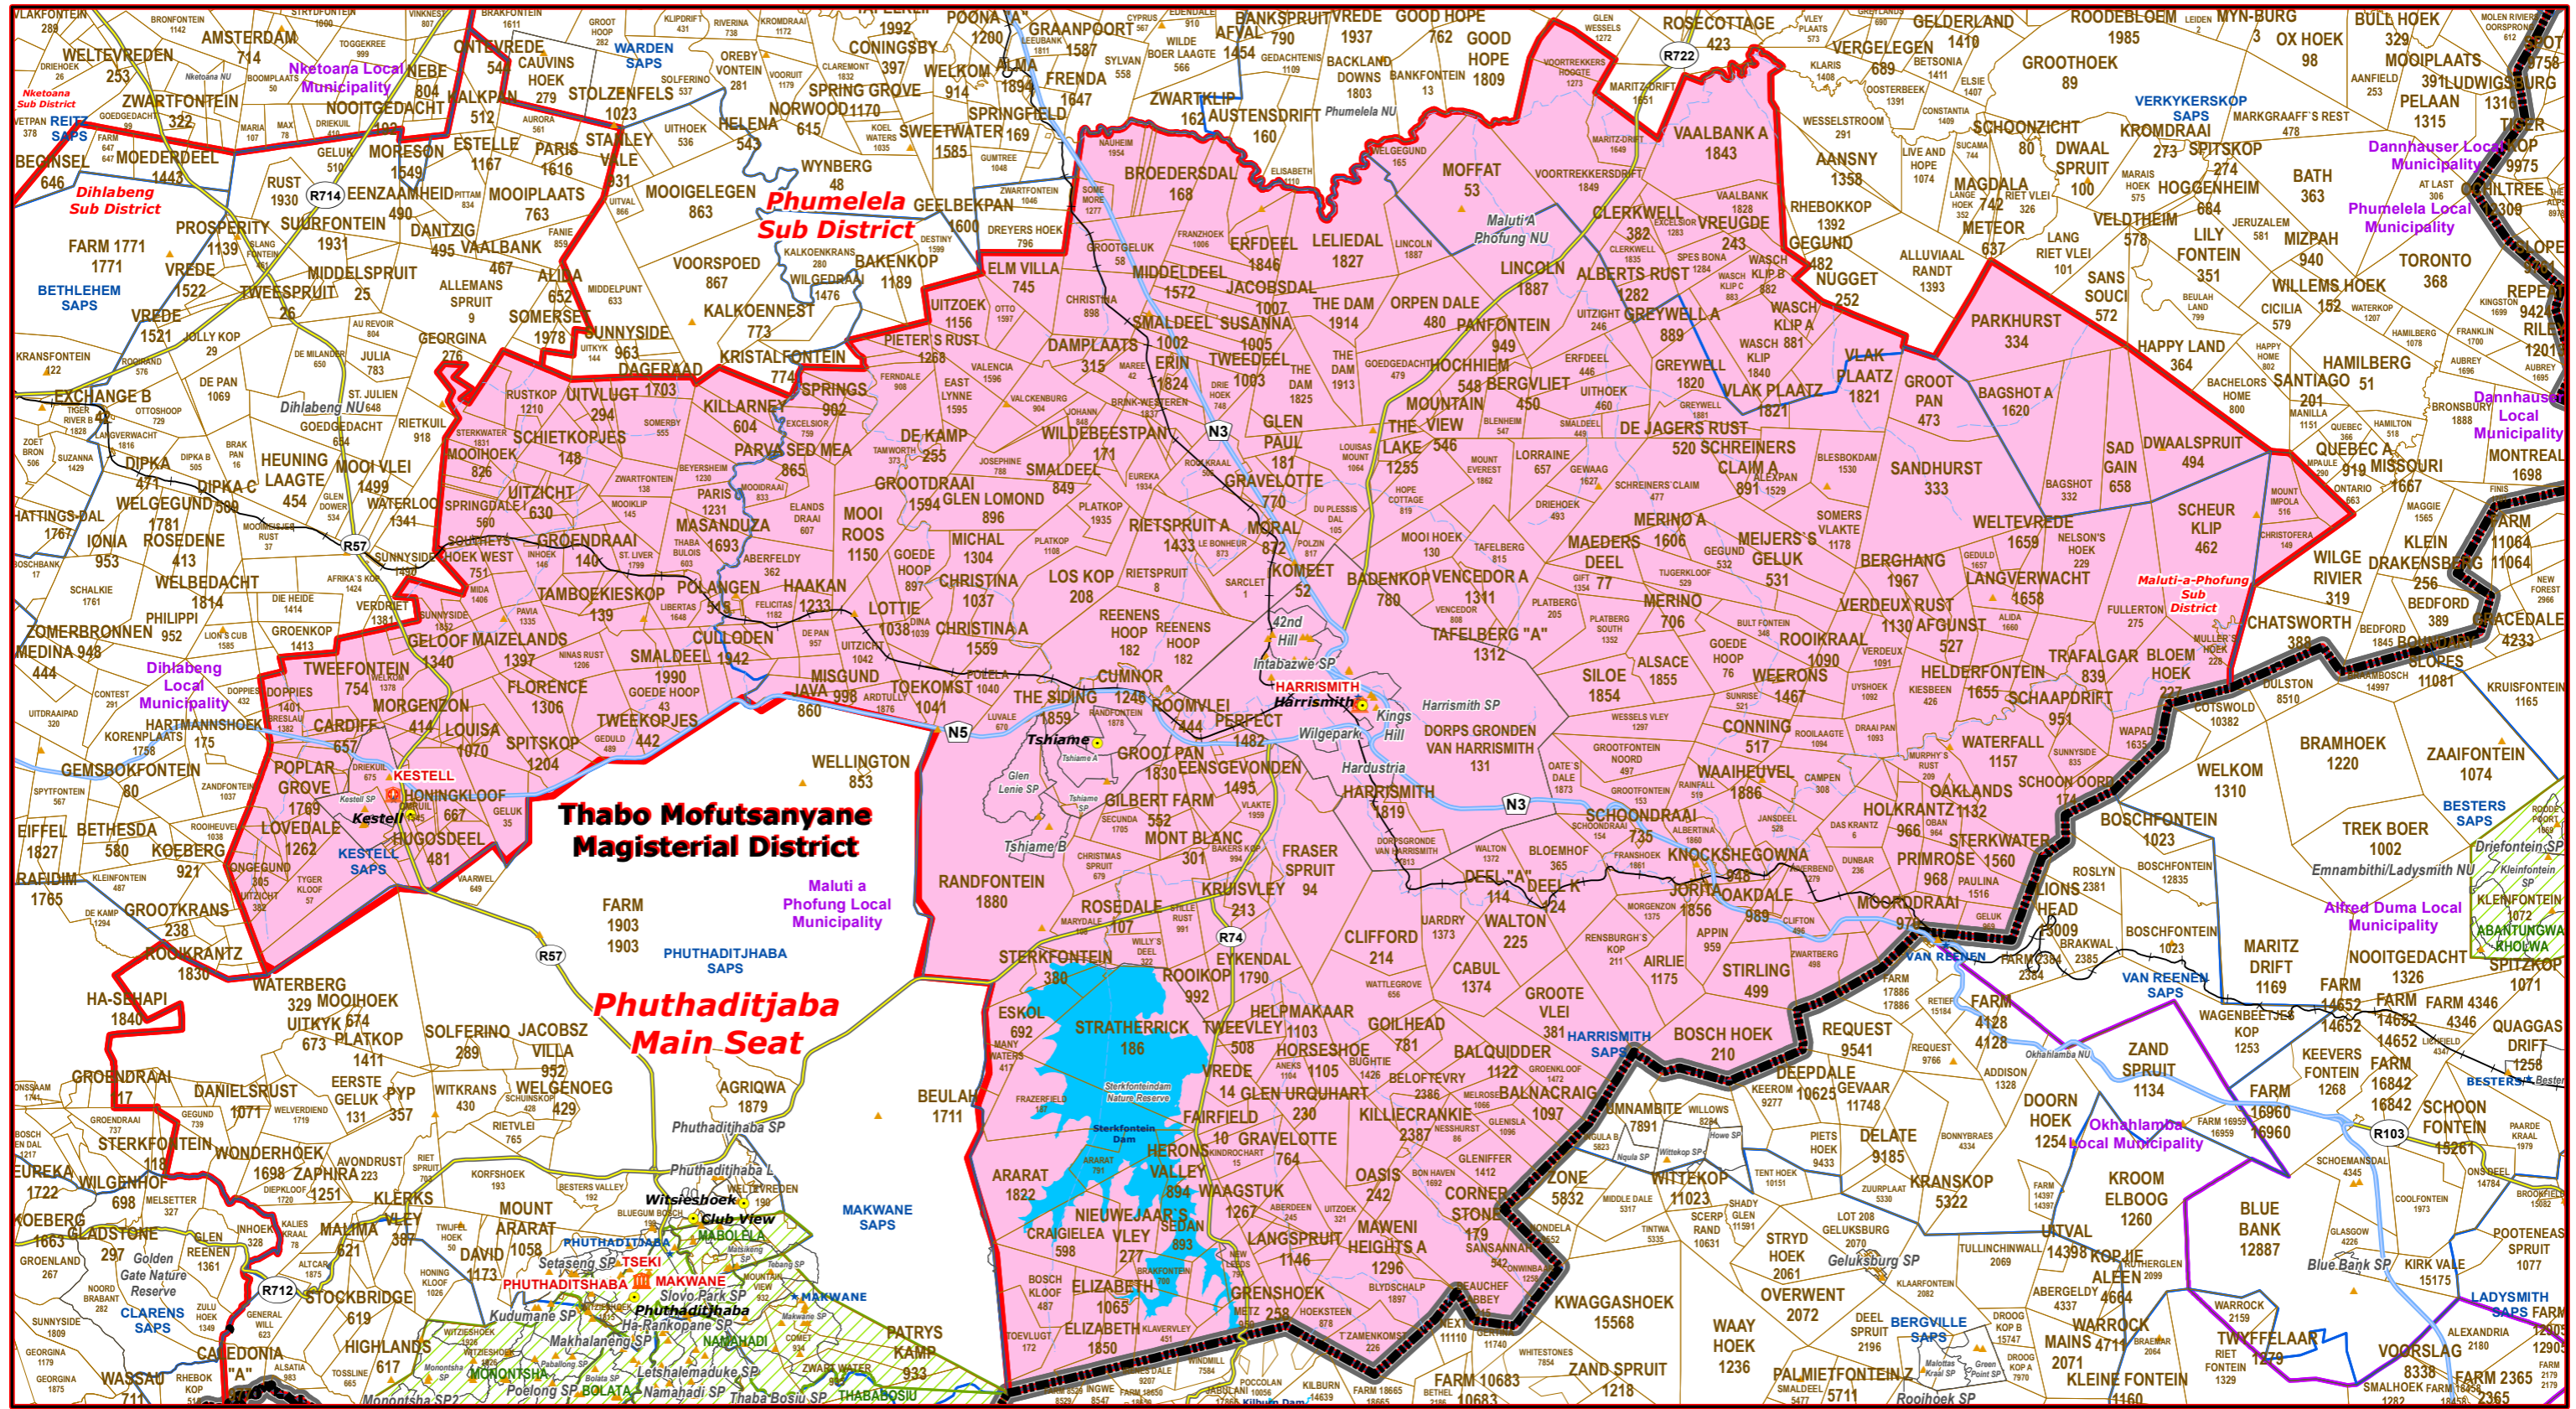

Maluti-a-Phofung Sub District of Thabo Mofutsanyane Magisterial District

- Le**
- Main Town
 - Main Courts
 - ★ Place of Sitting
 - ★ Police Stations & Facilities
 - ▲ Schools
 - Health Facilities
 - Rivers
 - National Roads
 - Main Roads
 - Railways
 - Provinces
 - Local Municipality
 - Proposed Magisterial District
 - Proposed Seat / Sub District
 - Traditional Councils
 - Dams

Proposed Main Seat / Sub District within the Proposed Magisterial District

DATA SUPPLIED BY:

- Statistics South Africa
- Department of Water Affairs & Forestry
- Department of Provincial & Local Government
- Department of Health
- Department of Safety & Security
- Department of Education
- Department of Transport