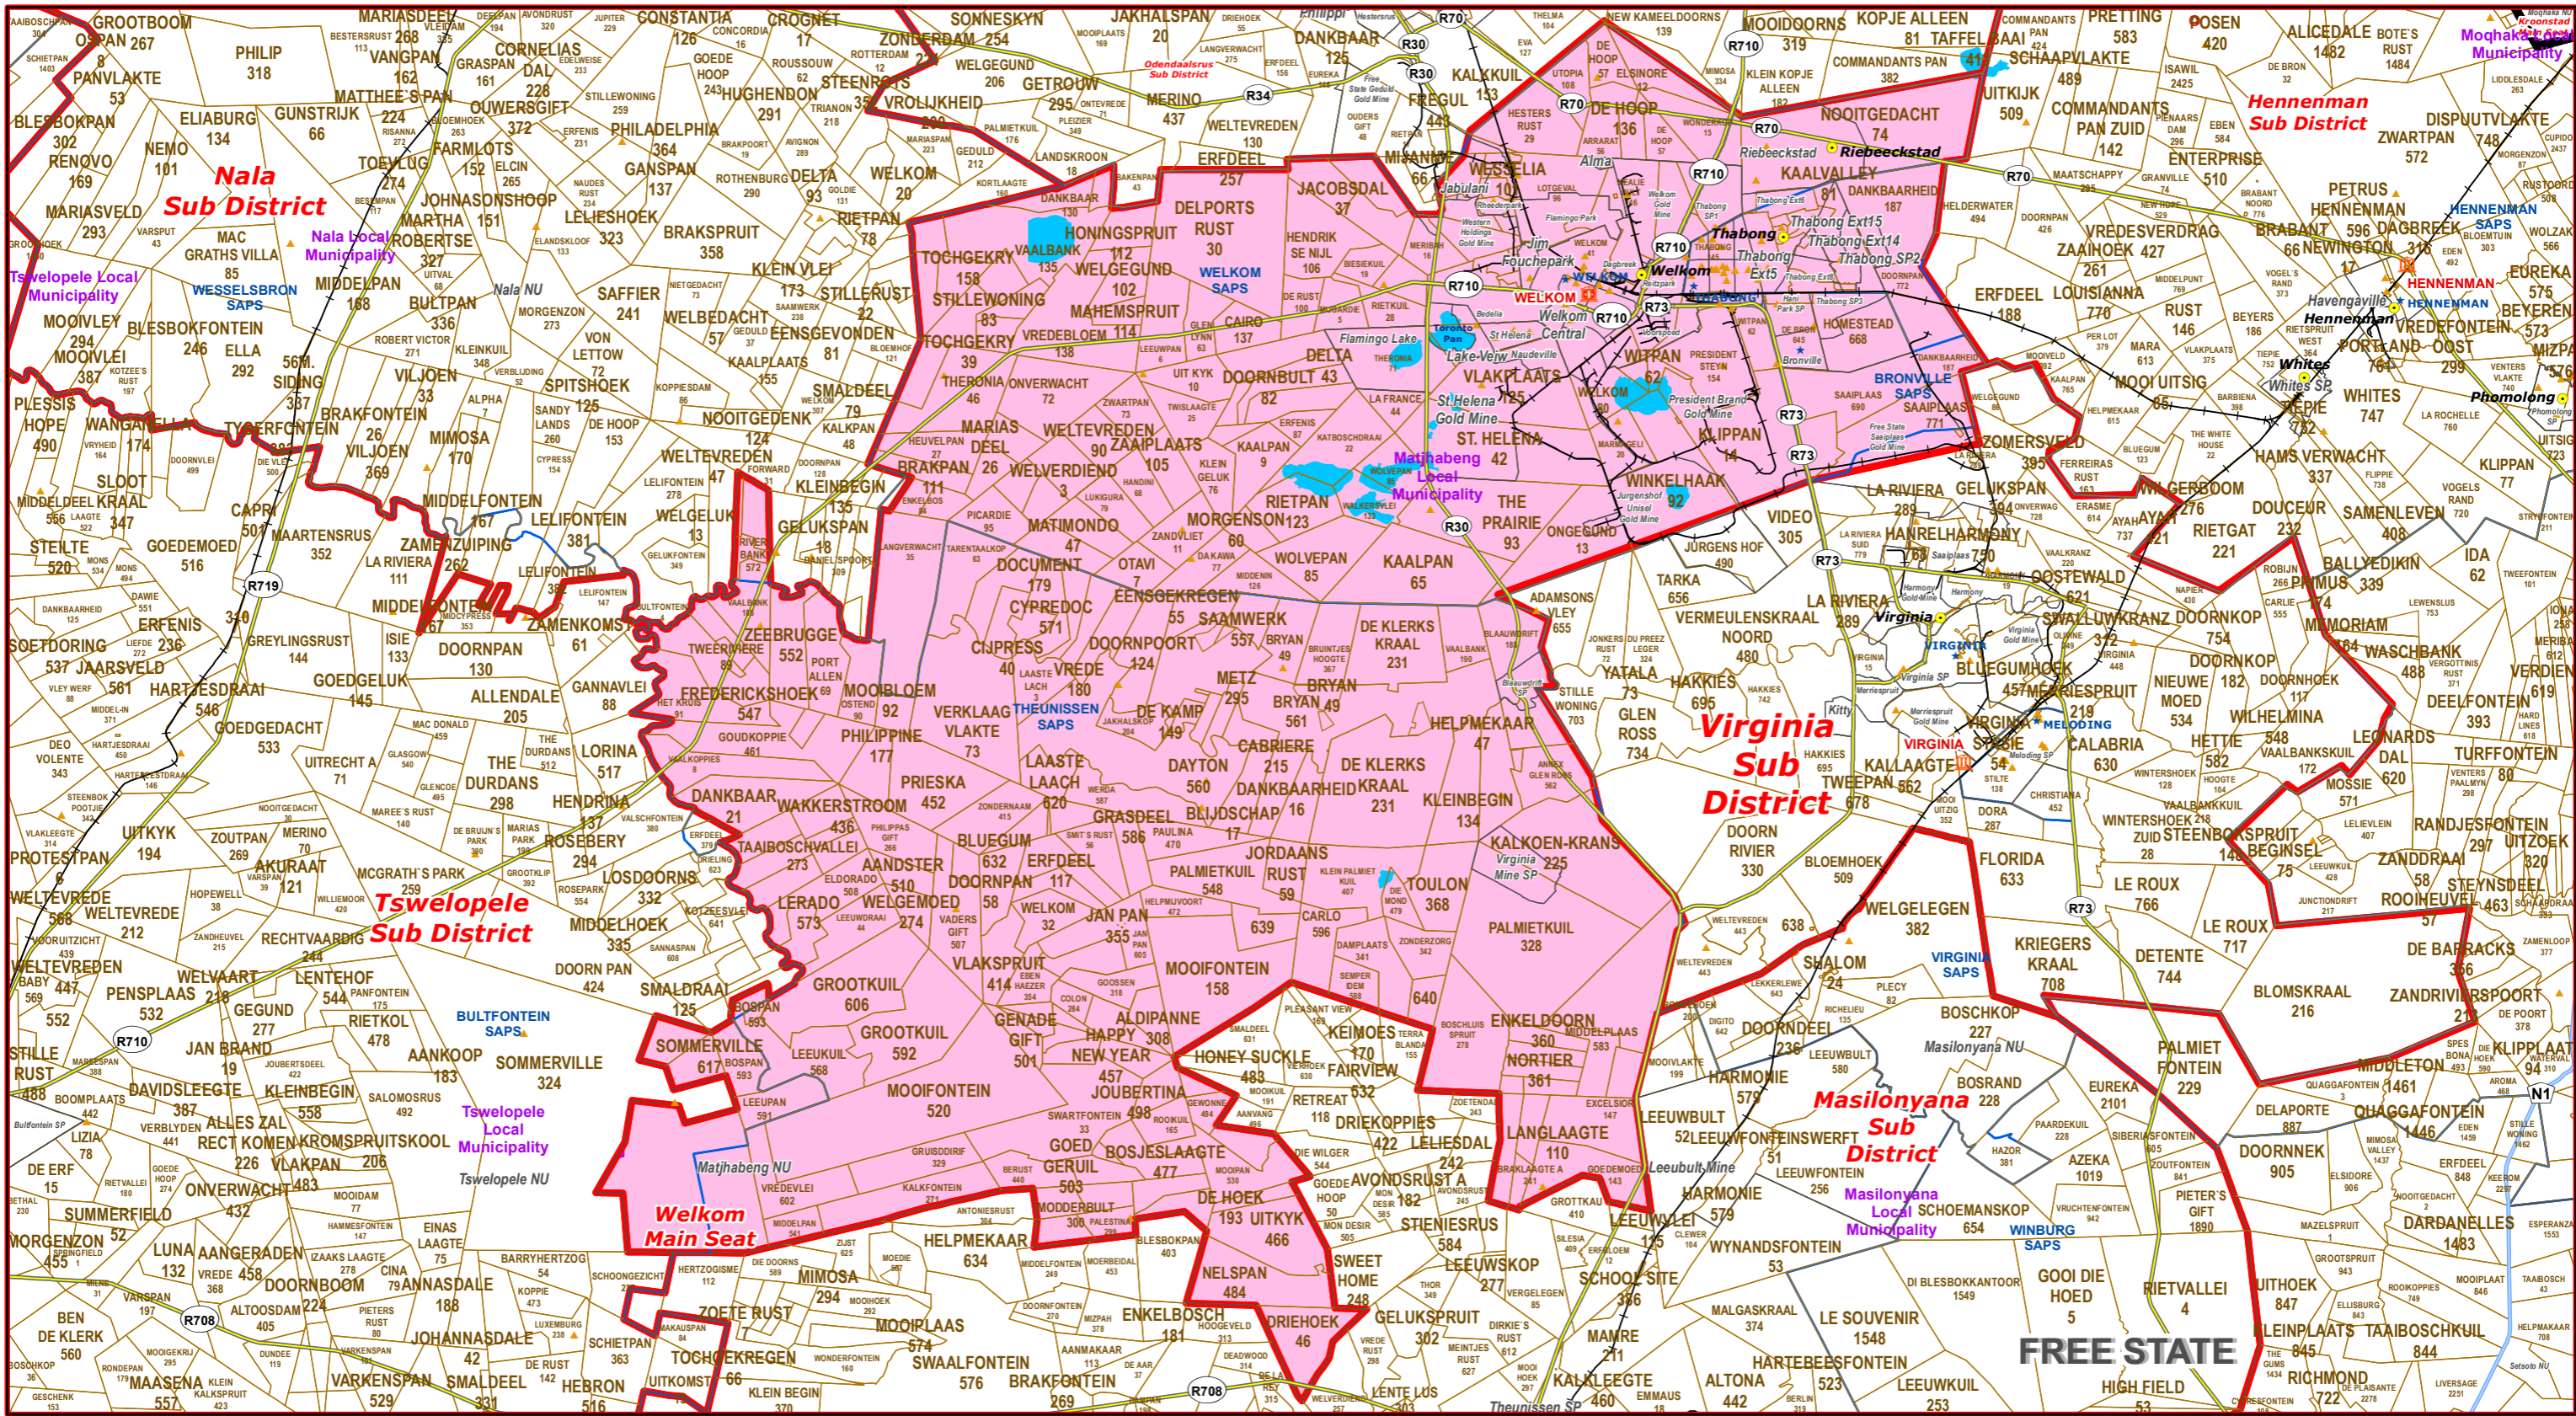

Welkom Main Seat of Lejweleputswa Magisterial District

- Legend**
- Main Town
 - Main Courts
 - Place of Sitting
 - ★ Police Stations & Facilities
 - ▲ Schools
 - Health Facilities
 - Rivers
 - National Roads
 - Main Roads
 - Railways
 - Provinces
 - Local Municipality
 - Proposed Magisterial District
 - Proposed Seat / Sub District
 - Traditional Councils
 - Dams

Proposed Main Seat / Sub District within the Proposed Magisterial District

DATA SUPPLIED BY:

- Statistics South Africa
- Department of Water Affairs & Forestry
- Department of Provincial & Local Government
- Department of Health
- Department of Safety & Security
- Department of Education
- Department of Transport

**May
2021**