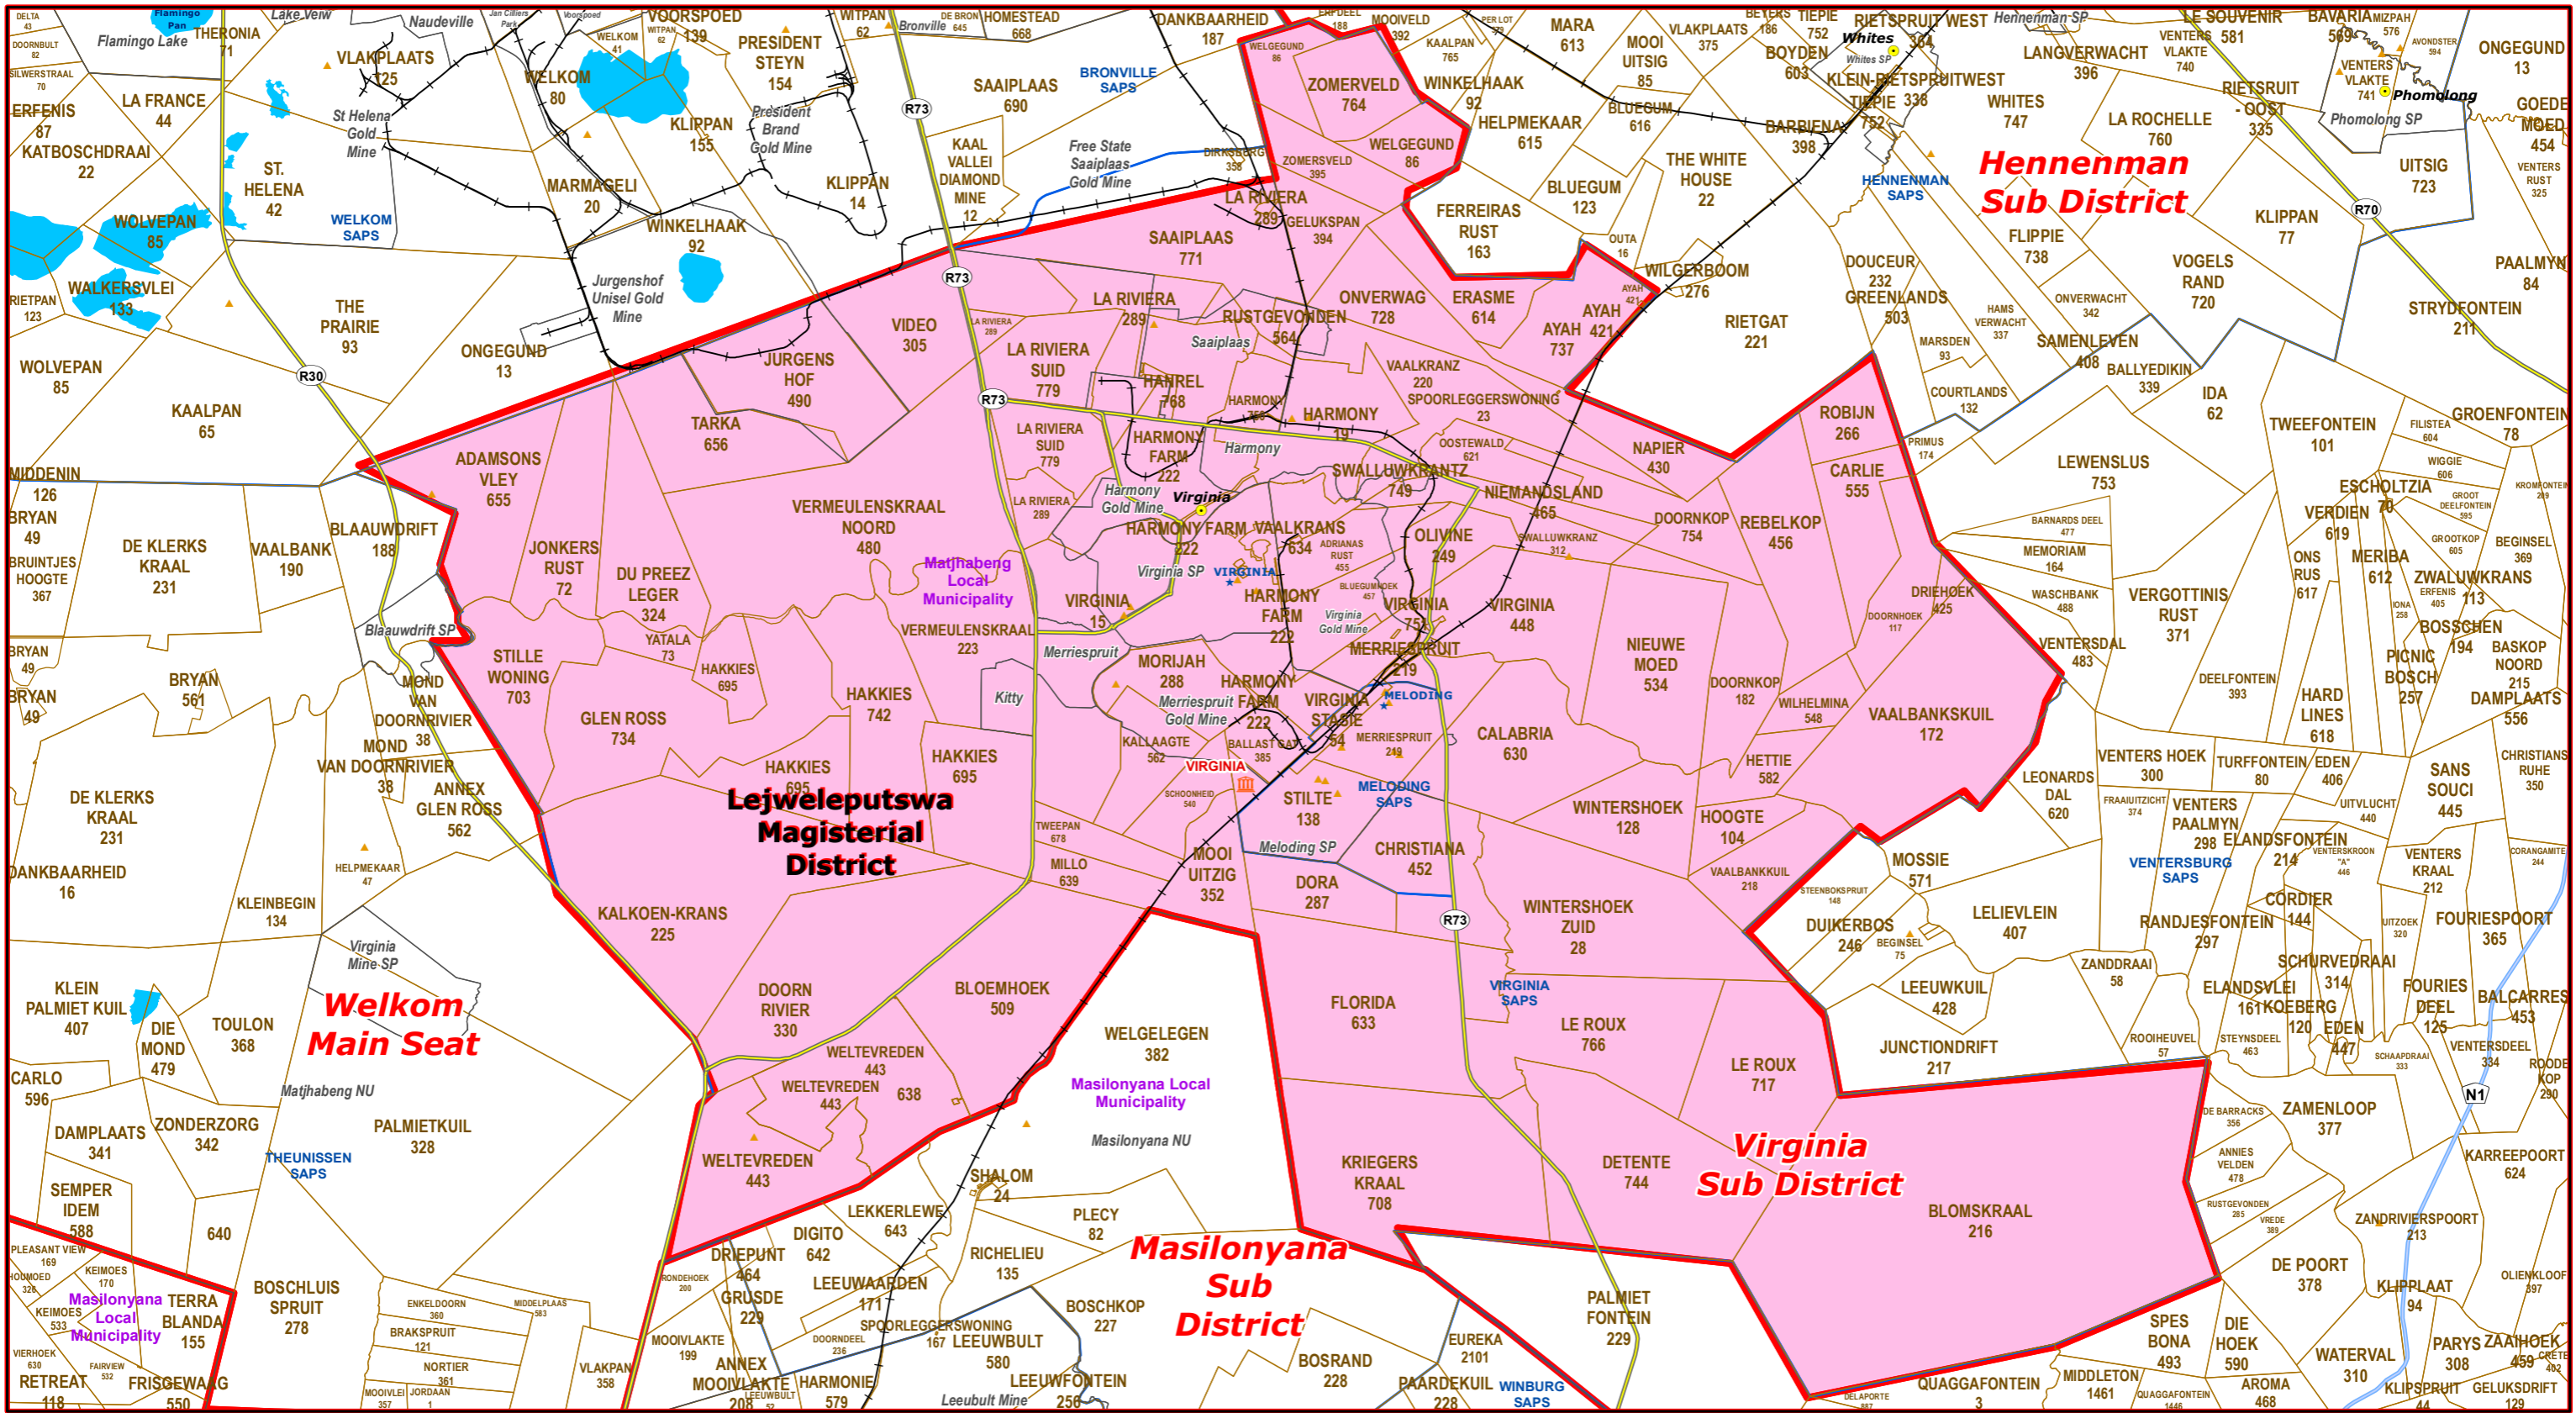

# Virginia Sub District of Lejweleputswa Magisterial District

## Legend

- Main Town
- Main Courts
- Place of Sitting
- ★ Police Stations & Facilities
- ▲ Schools
- Health Facilities
- Rivers
- National Roads
- Main Roads
- Railways
- Provinces
- Local Municipality
- Proposed Magisterial District
- Proposed Seat / Sub District
- Traditional Councils
- Dams

## Proposed Main Seat / Sub District within the Proposed Magisterial District

DATA SUPPLIED BY:  
 Statistics South Africa  
 Department of Water Affairs & Forestry  
 Department of Provincial & Local Government  
 Department of Health  
 Department of Safety & Security  
 Department of Education  
 Department of Transport