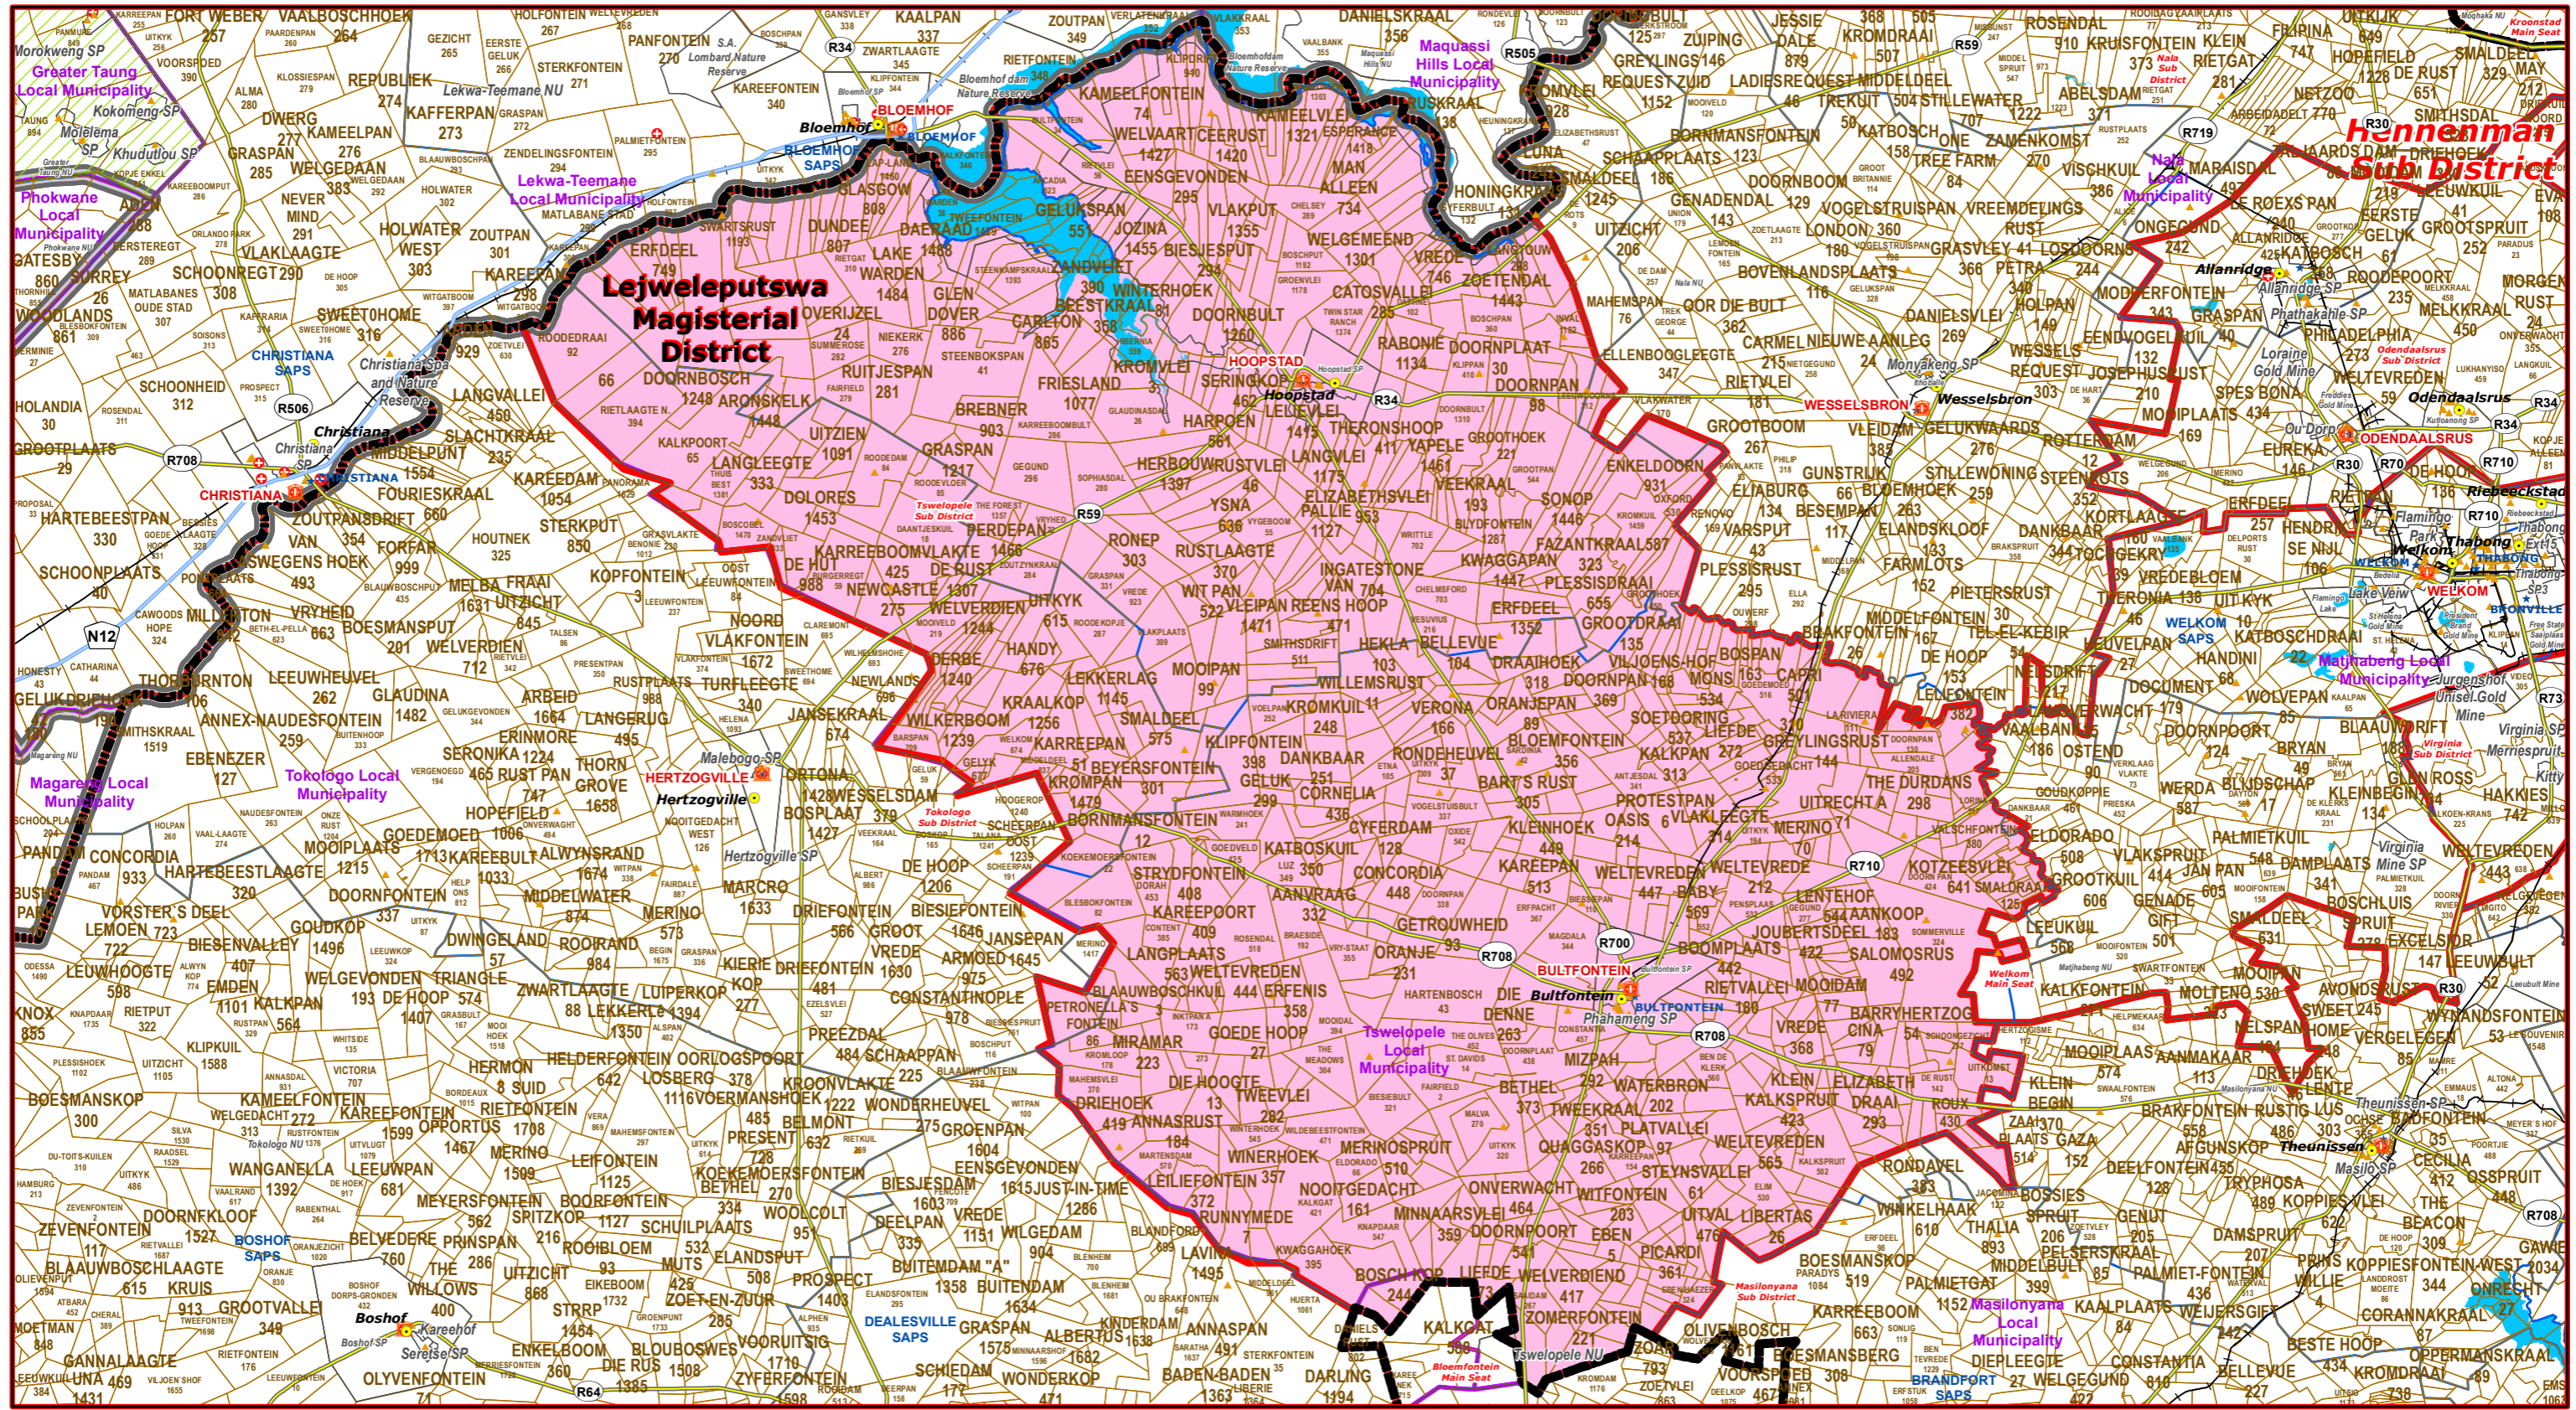

Tswelopele Sub District of Lejweleputswa Magisterial District

- Le**
- Main Town
 - Main Courts
 - Place of Sitting
 - ★ Police Stations & Facilities
 - ▲ Schools
 - Health Facilities
 - Rivers
 - National Roads
 - Main Roads
 - Railways
 - Provinces
 - Local Municipality
 - Proposed Magisterial District
 - Proposed Seat / Sub District
 - Traditional Councils
 - Dams

Proposed Main Seat / Sub District within the Proposed Magisterial District

DATA SUPPLIED BY:
 Statistics South Africa
 Department of Water Affairs & Forestry
 Department of Provincial & Local Government
 Department of Health
 Department of Safety & Security
 Department of Education
 Department of Transport