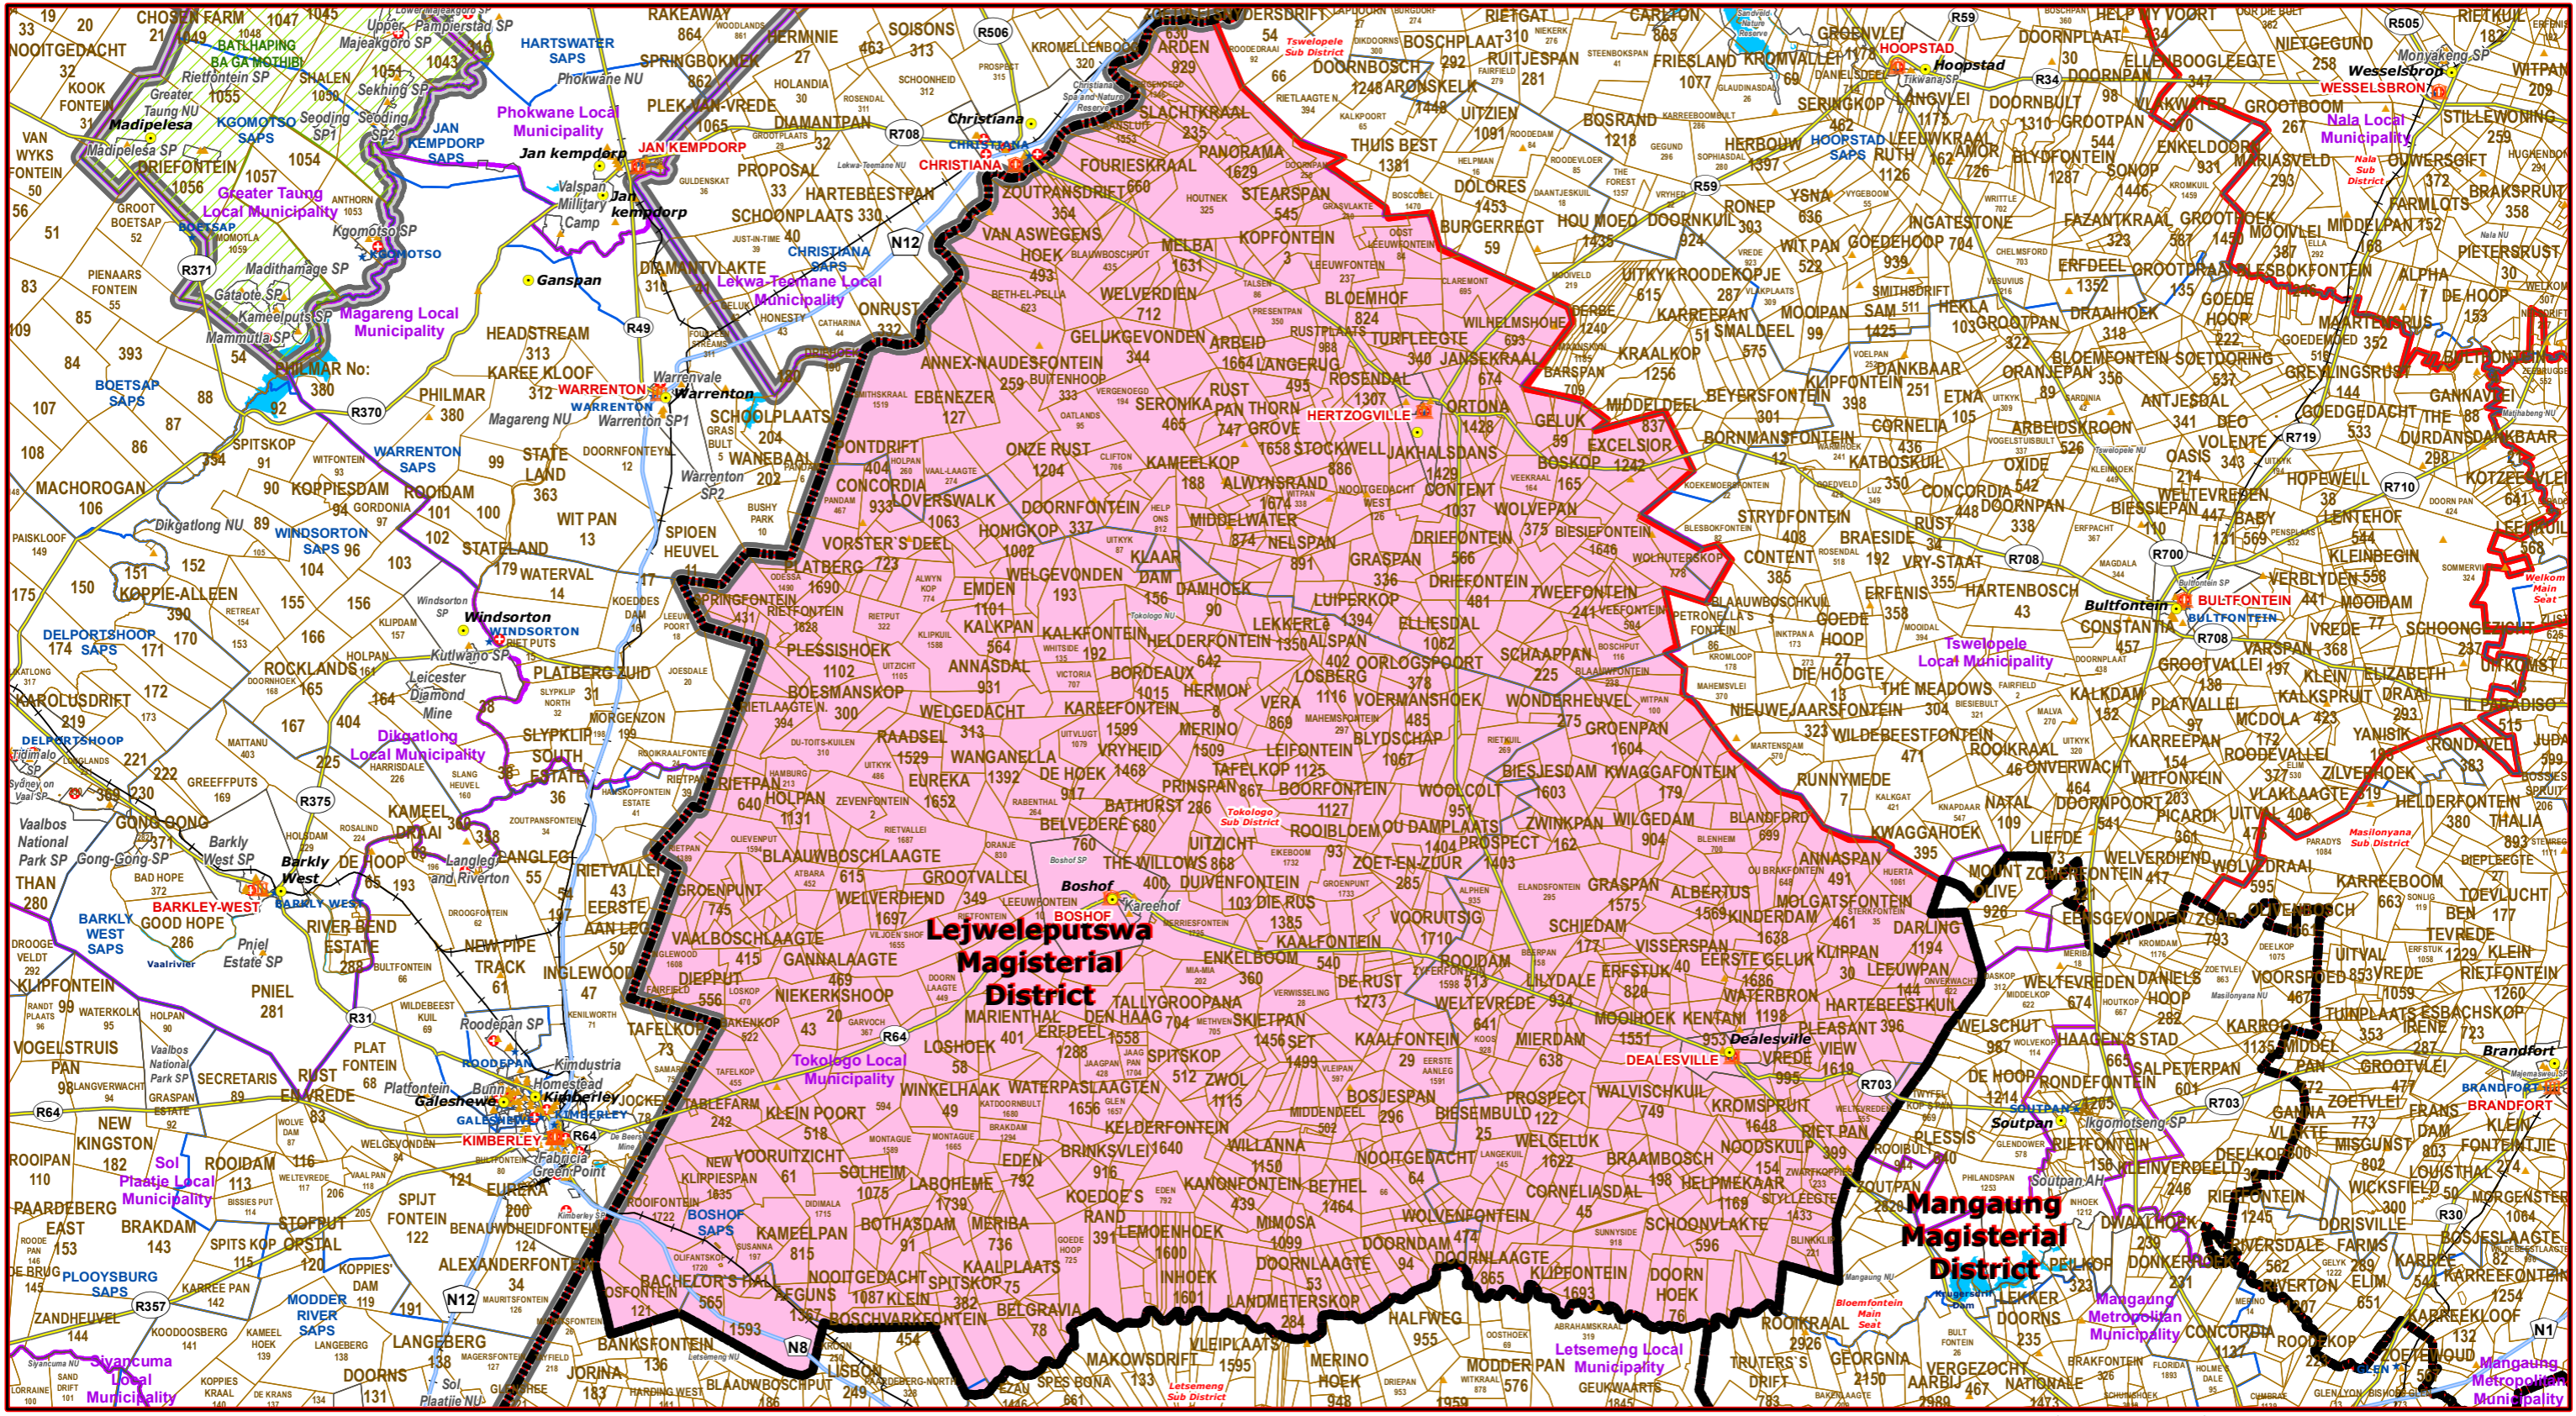

Tokologo Sub District of Lejweleputswa Magisterial District

Le

- Main Town
- Main Courts
- Place of Sitting
- ★ Police Stations & Facilities
- ▲ Schools
- Health Facilities
- Rivers
- National Roads
- Main Roads
- Railways
- Provinces
- Local Municipality
- Proposed Magisterial District
- Proposed Seat / Sub District
- Traditional Councils
- Dams

Proposed Main Seat / Sub District within the Proposed Magisterial District

DATA SUPPLIED BY:
 Statistics South Africa
 Department of Water Affairs & Forestry
 Department of Provincial & Local Government
 Department of Health
 Department of Safety & Security
 Department of Education
 Department of Transport