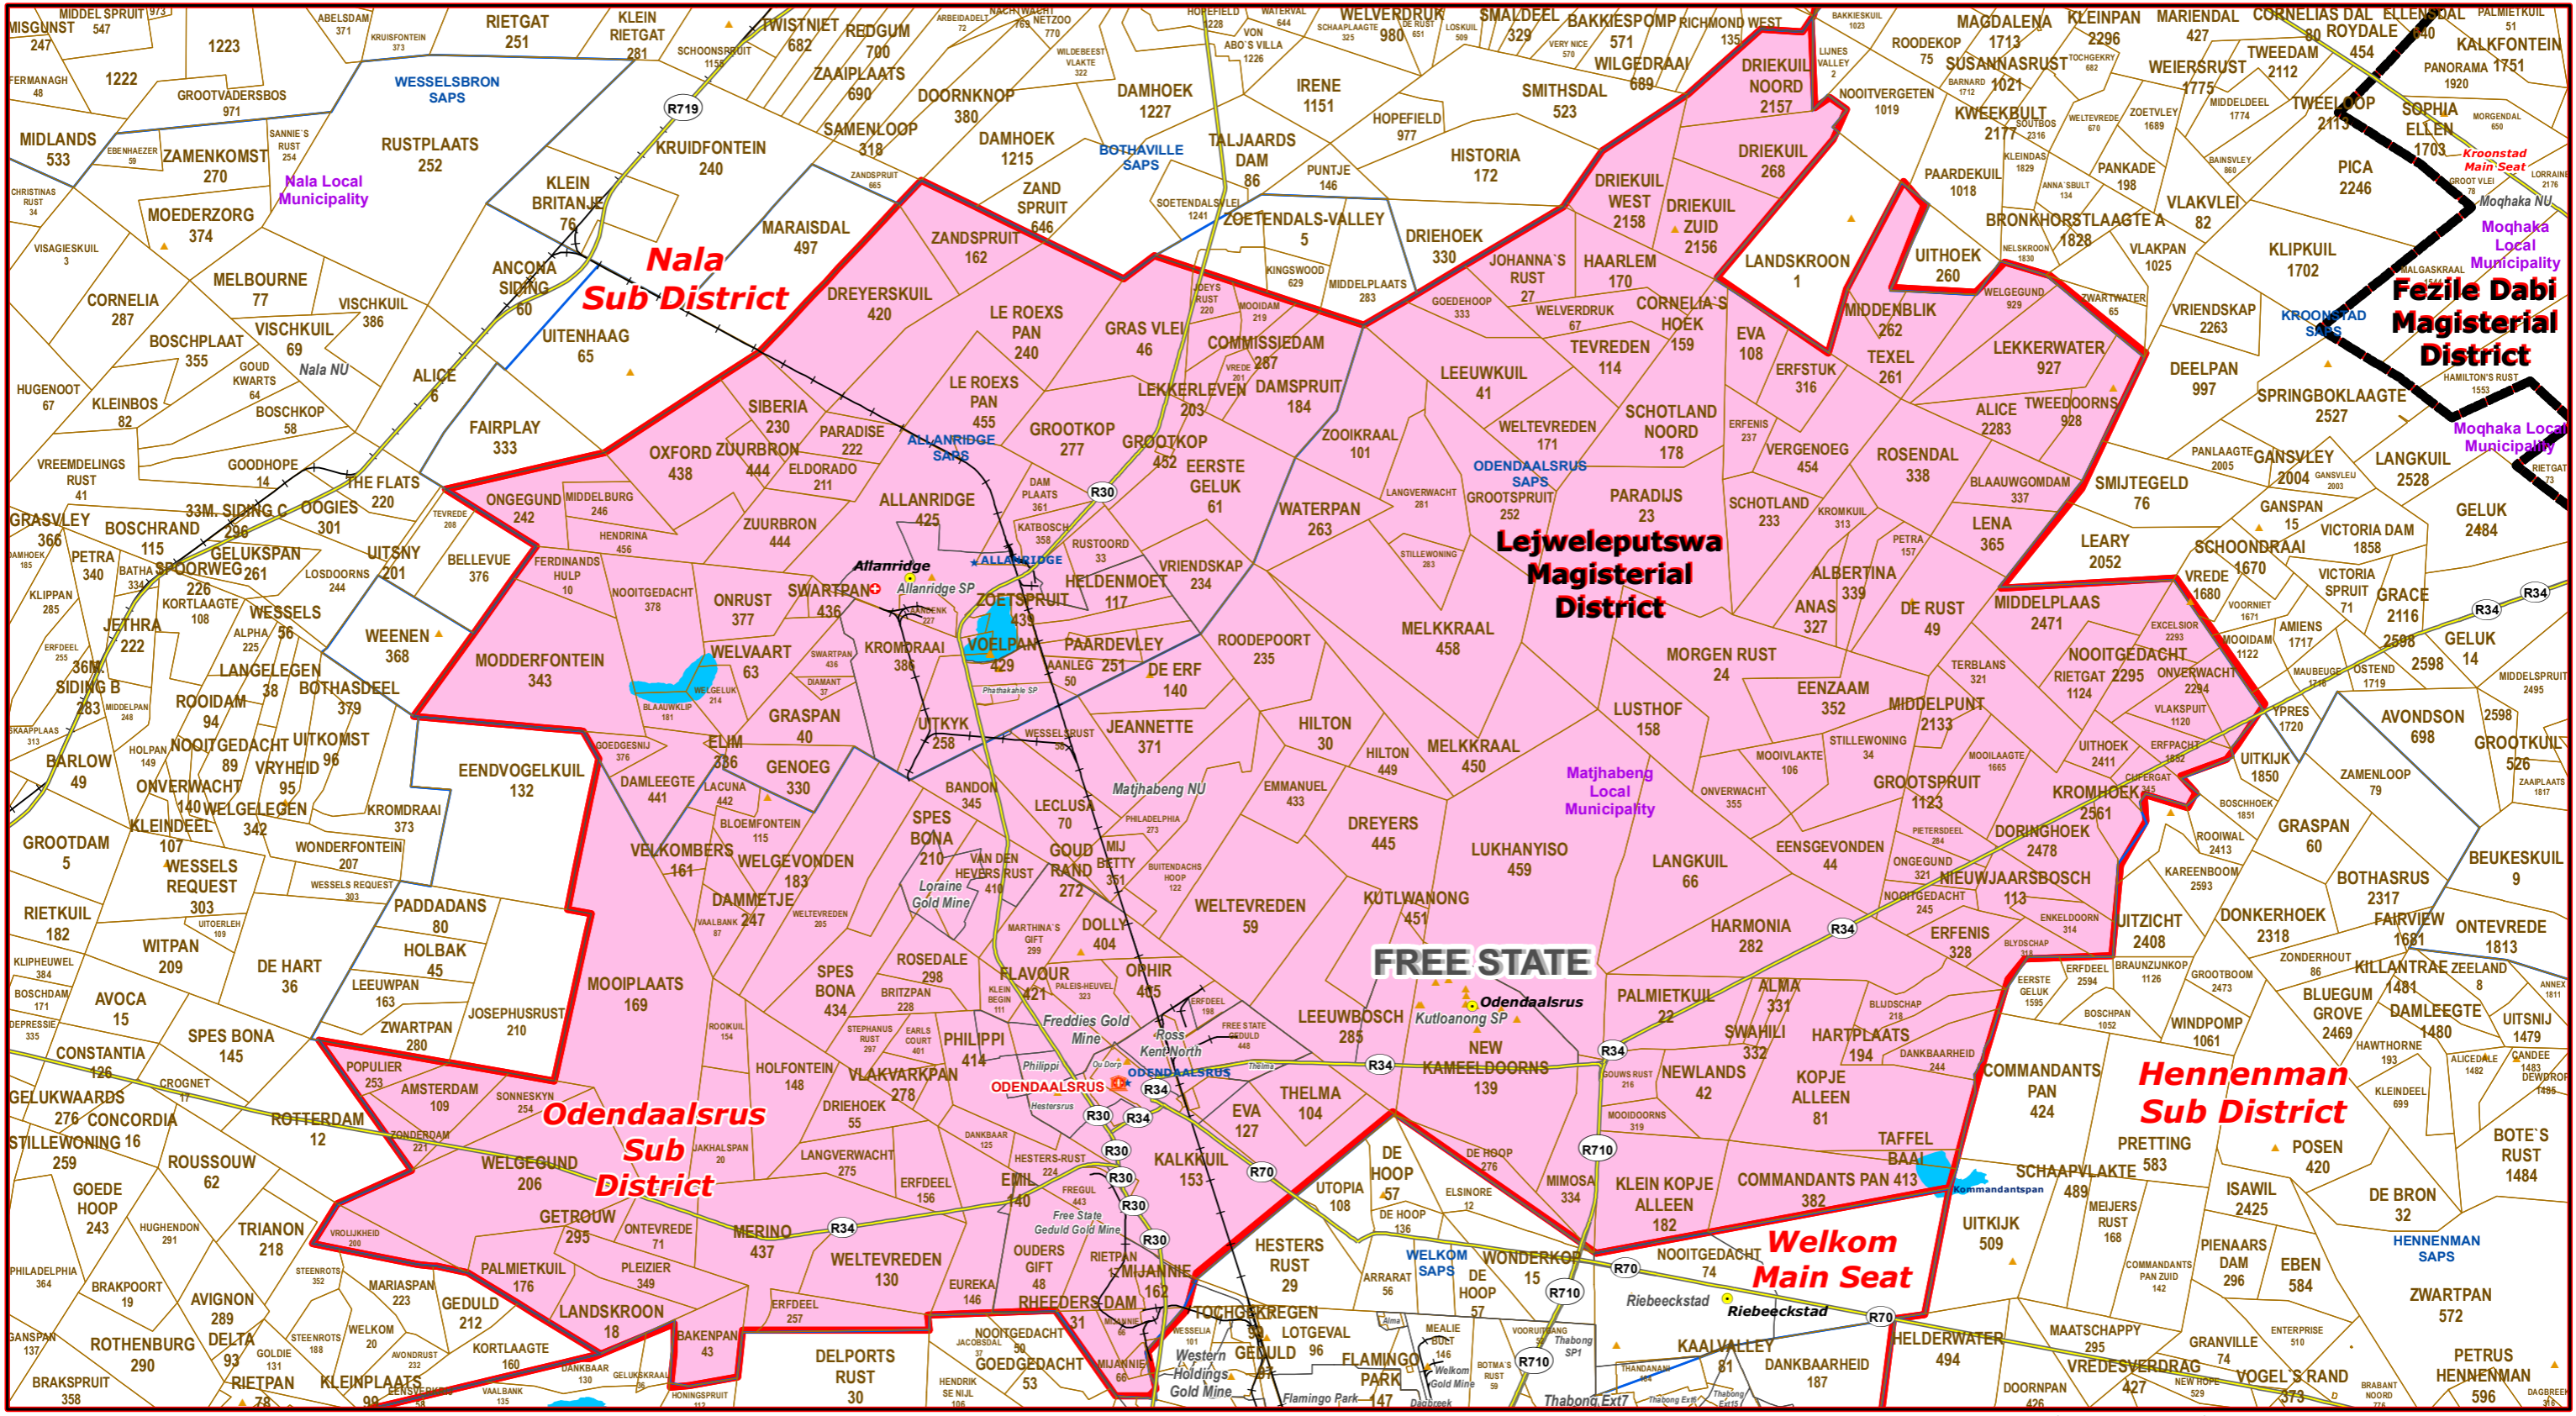

# Odendaalsrus Sub District of Lejweleputswa Magisterial District

- Le**
- Main Town
  - Main Courts
  - ★ Place of Sitting
  - ★ Police Stations & Facilities
  - ▲ Schools
  - Health Facilities
  - Rivers
  - National Roads
  - Main Roads
  - Railways
  - Provinces
  - Local Municipality
  - Proposed Magisterial District
  - Proposed Seat / Sub District
  - Traditional Councils
  - Dams

## Proposed Main Seat / Sub District within the Proposed Magisterial District

DATA SUPPLIED BY:

- Statistics South Africa
- Department of Water Affairs & Forestry
- Department of Provincial & Local Government
- Department of Health
- Department of Safety & Security
- Department of Education
- Department of Transport

**May 2021**